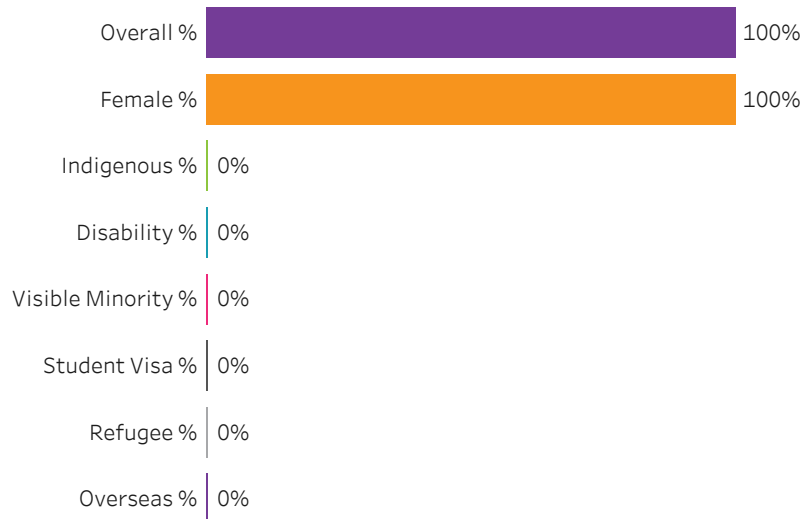

Program Dashboard: Educational Assistant (CERT) Program - ConEd Regina Campus

Graduates by Demographic Group

Percent of Program Total

Filters

1. Base or ConEd

ConEd

2. Change one or more of the selections below to filter the data