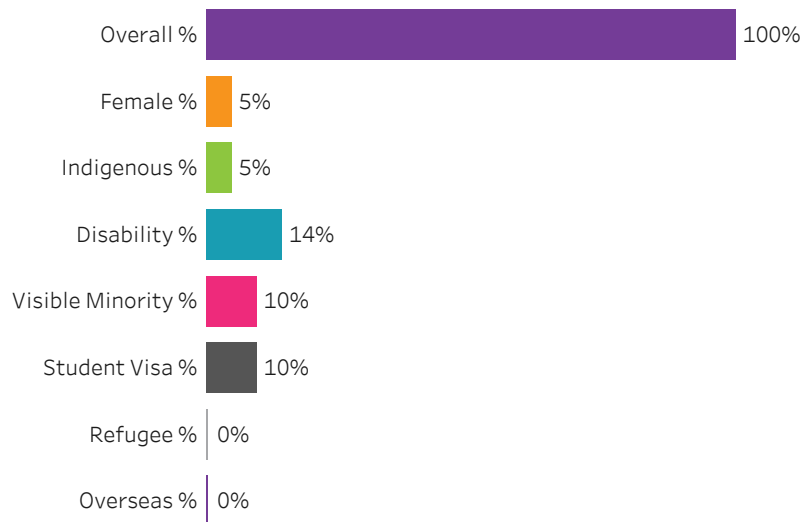

All

Training Location

All

Administering Campus
Saskatoon

[Reset filters](#) 

**Program Dashboard: Automotive Service Technician (CERT) Program - Base
Moose Jaw Campus**

Graduates by Demographic Group

Percent of Program Total