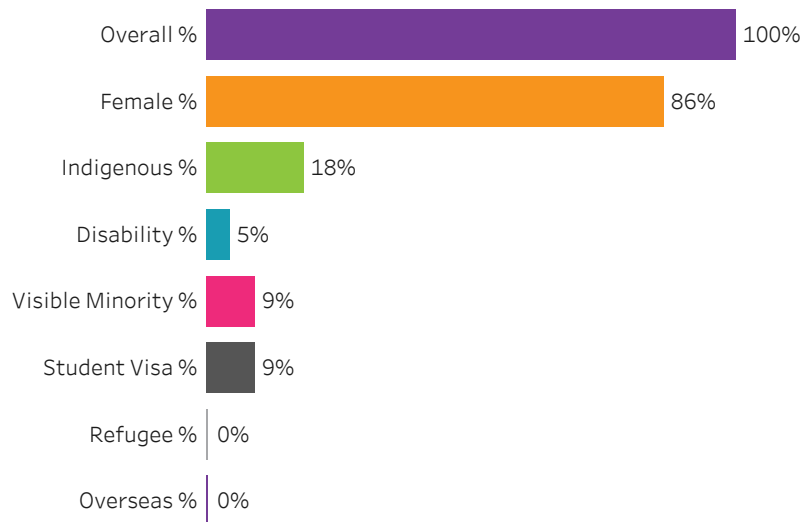

[Reset filters](#)

**Program Dashboard: Continuing Care Assistant (CERT) Program - Base
Saskatoon Campus**

Graduates by Demographic Group

Percent of Program Total

Filters

1. Base or ConEd

- Base
- ConEd

2. Change one or more of the selections below to filter the data