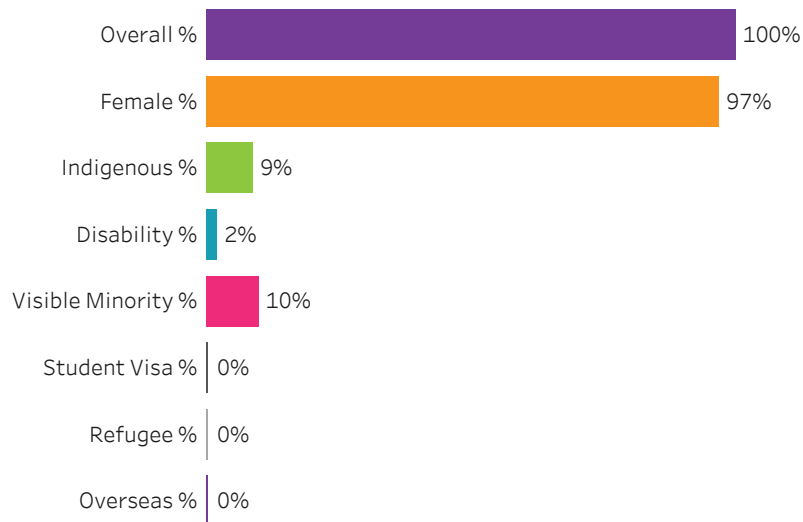

Administering Campus

Prince Albert

Reset filters

**Program Dashboard: Continuing Care Assistant (CERT) Program - ConEd
Regina Campus**

Graduates by Demographic Group

Percent of Program Total

Filters

1. Base or ConEd