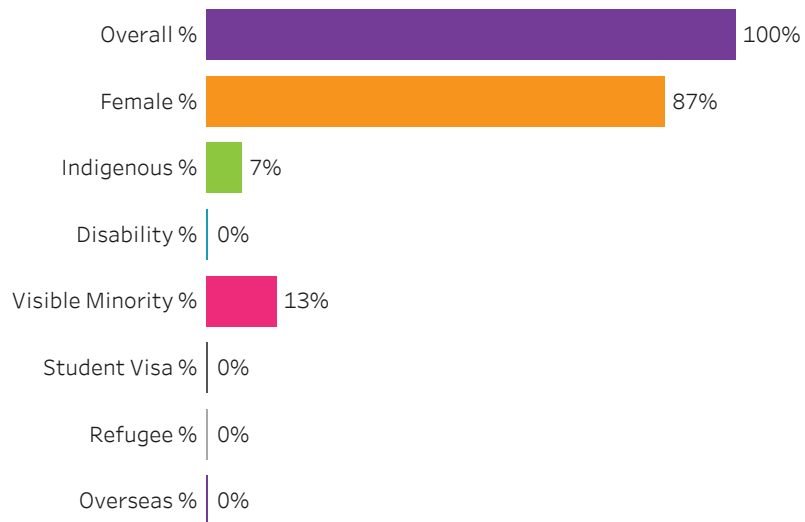

[Reset filters](#)

**Program Dashboard: Medical Laboratory Technology (DIP) Program - Base
Saskatoon Campus**

Graduates by Demographic Group

Percent of Program Total

Filters

1. Base or ConEd

Base

2. Change one or more of the selections below to filter the data