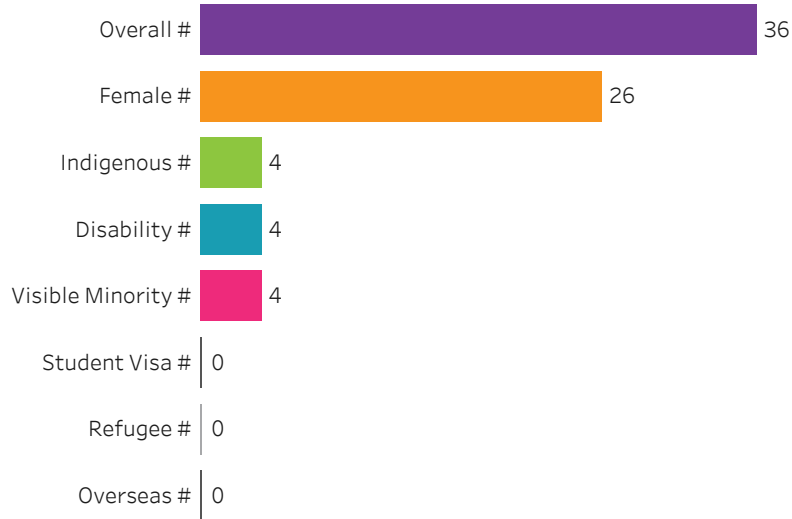

**Program Dashboard: Business (CERT) Program - Base
Saskatoon Campus**

Graduates by Demographic Group