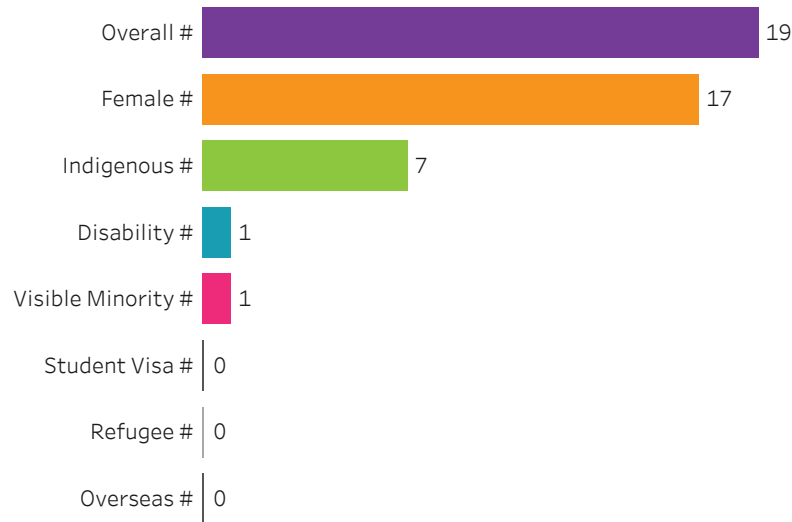

Program Dashboard: Youth Care Worker (CERT) Program - ConEd Regina Campus

Graduates by Demographic Group

Percent of Program Total

Filters

1. Base or ConEd

ConEd

2. Change one or more of the selections below to filter the data