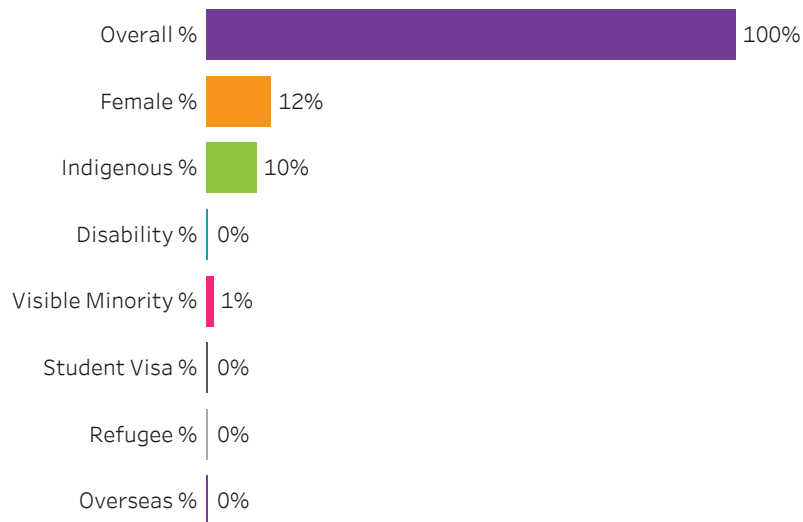

[Click to return to School Dashboard](#)

Program Dashboard: Power Engineering (CERT) Program - ConEd Saskatoon Campus

Graduates by Demographic Group

Percent of Program Total

Filters

1. Base or ConEd

ConEd

2. Change one or more of the selections below to filter the data