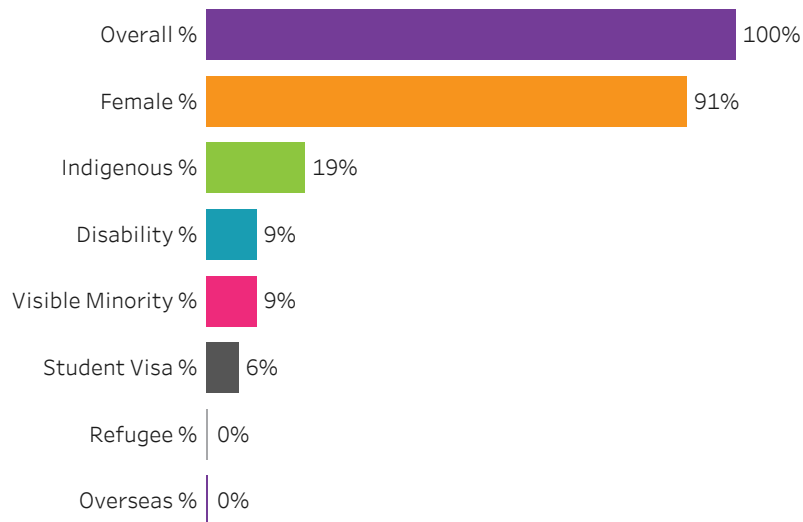

Percent of Program Total

Filters

1. Base or ConEd

- ☐ Base
- ☒ ConEd

2. Change one or more of the selections below to filter the data

Apprenticeship, Basic Ed, or Cert-Dip-Degree

All

Credential

All

Training Location

All

Administering Campus

Regina

Reset filters