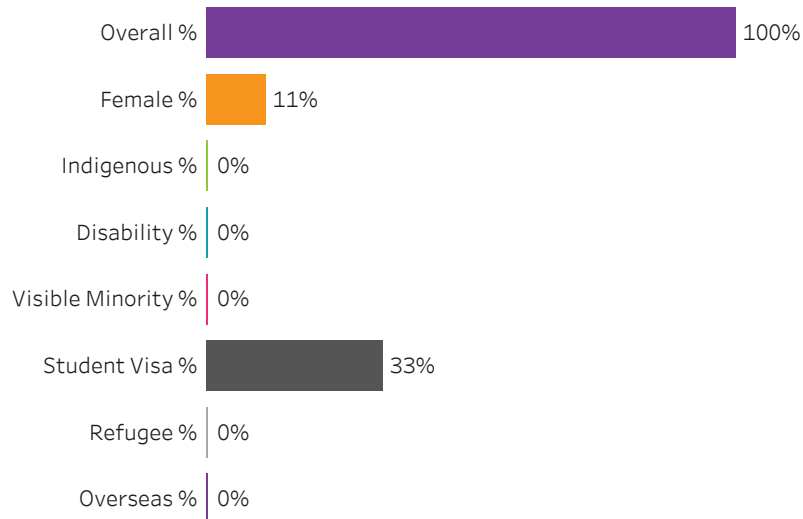

Training Location

All

Administering Campus

Moose Jaw

Reset filters

**Program Dashboard: Civil Technician (CERT) Program - Base
Moose Jaw Campus**

Graduates by Demographic Group

Percent of Program Total