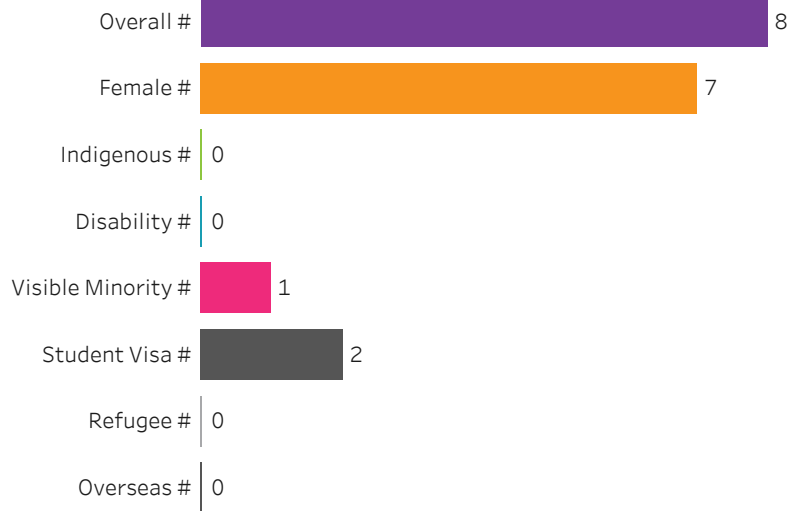

Reset filters

**Program Dashboard: Business Human Resources (DIPC) Program - Base
Moose Jaw Campus**

Graduates by Demographic Group

Percent of Program Total

Filters

1. Base or ConEd

Base

2. Change one or more of the selections below to filter the data