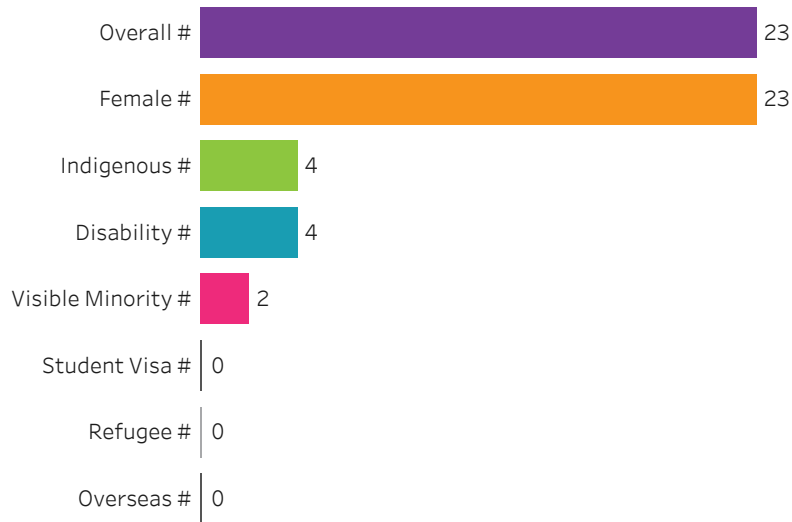

**Program Dashboard: Practical Nursing (DIP) Program - Base
Saskatoon Campus**

Graduates by Demographic Group