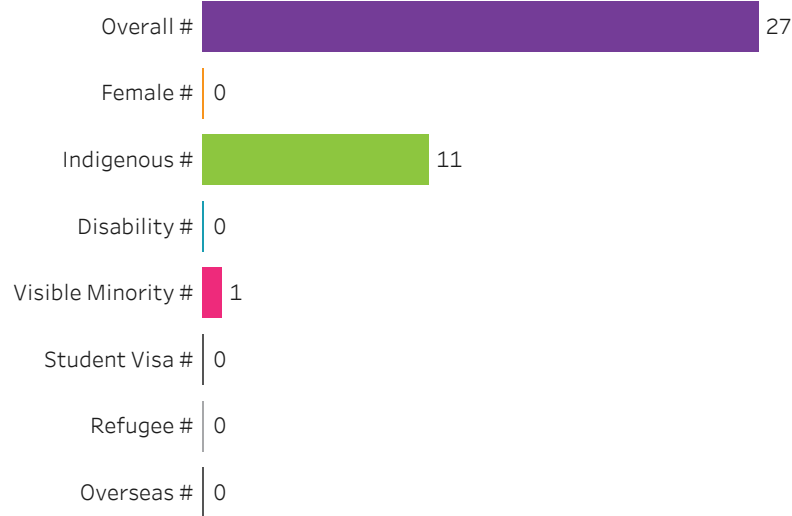

All

Training Location

All

Administering Campus

Saskatoon

[Reset filters](#)

**Program Dashboard: Plumbing and Pipefitting (APCERT) Program - ConEd
Saskatoon Campus**

Graduates by Demographic Group