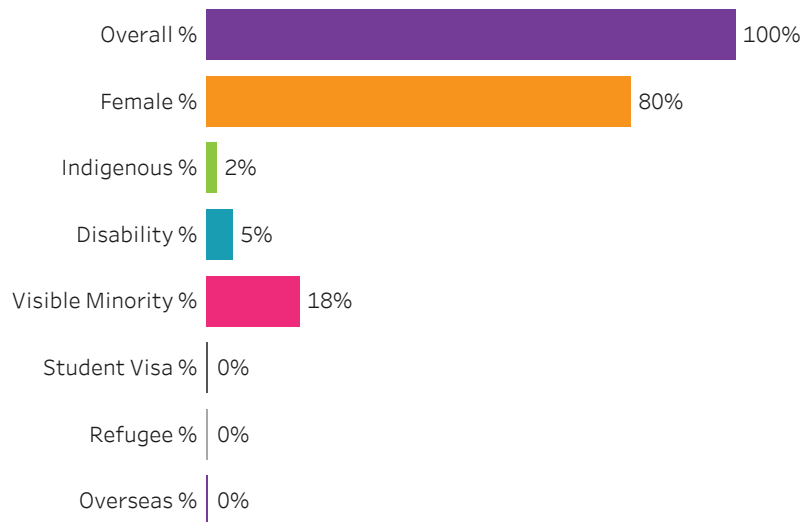

All

Administering Campus

Regina

Reset filters

**Program Dashboard: Medical Device Reprocess Tech (APCERT) Program - ConEd
Regina Campus**

Graduates by Demographic Group

Percent of Program Total

Filters