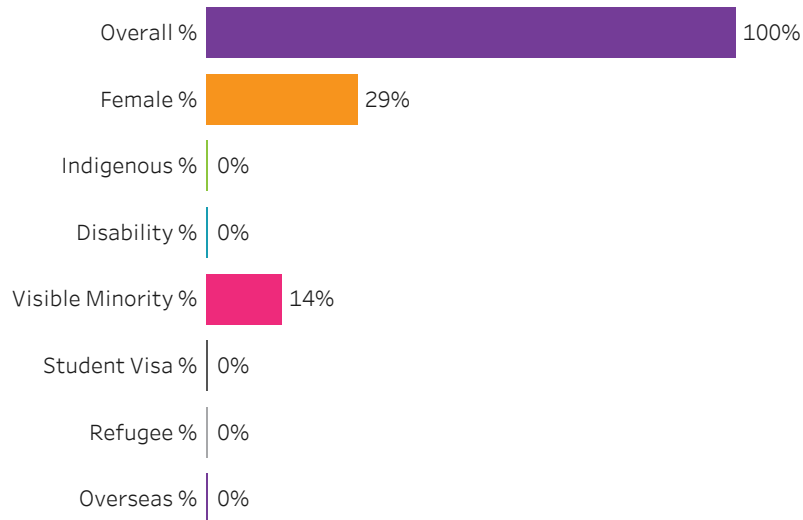

Training Location

All

Administering Campus

Prince Albert

Reset filters

Program Dashboard: Advanced Care Paramedic (DIP) Program - Base Regina Campus

Graduates by Demographic Group

Percent of Program Total