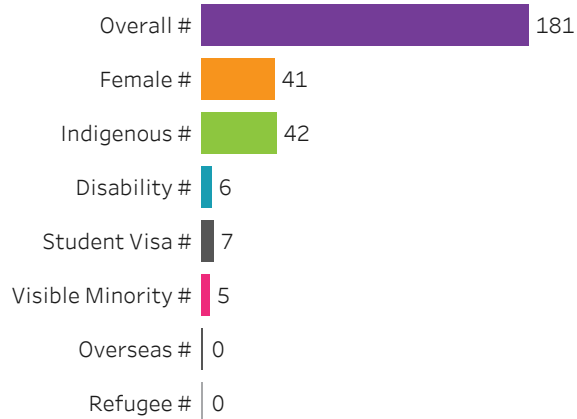

Percentage Share

Graduates by Program

Click on a program (name or bar) to navigate to program details

Filters

1. Choose Base or ConEd

- Base
- ConEd

2. Change one or more of the selections below to filter the data