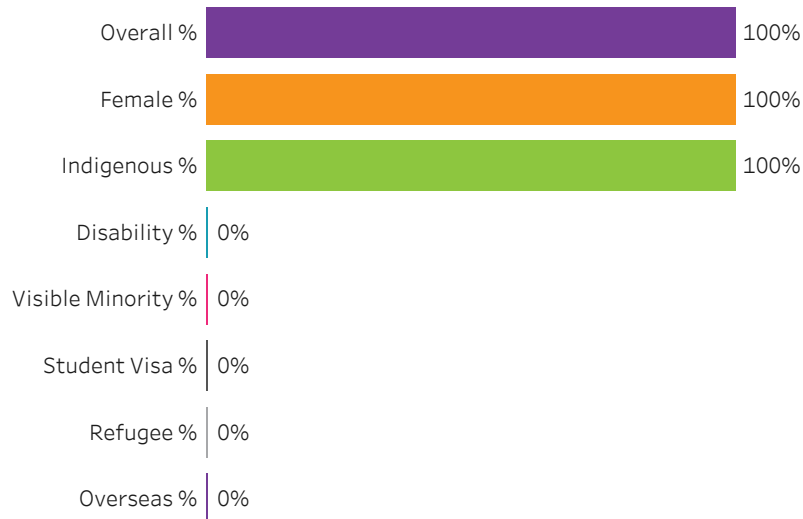

[Reset filters](#)

Program Dashboard: Diabetes Education/Providers (APCERT) Program - Base Regina Campus

Graduates by Demographic Group

Percent of Program Total

Filters

1. Base or ConEd

Base

2. Change one or more of the selections below to filter the data