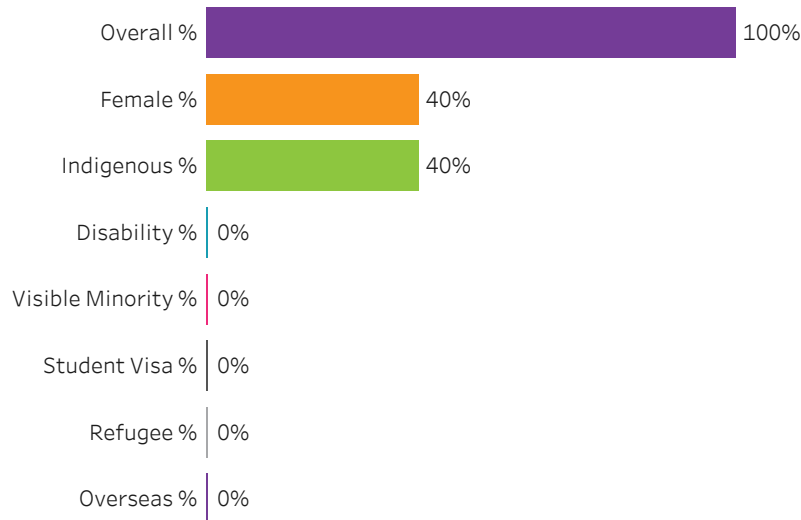

Percent of Program Total

Filters

1. Base or ConEd

☒ Base

2. Change one or more of the selections below to filter the data

Apprenticeship, Basic Ed, or Cert-Dip-Degree

All

Credential

All

Training Location

All

Administering Campus

Prince Albert

[Reset filters](#)