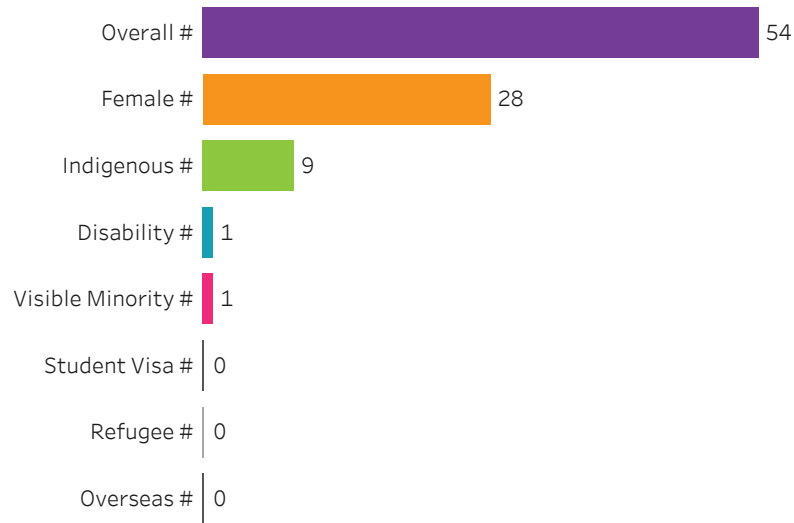

[Reset filters](#)

Saskatchewan Polytechnic 2016-17 Census Graduate Statistics

[Click to return to School Dashboard](#) 

Program Dashboard: Primary Care Paramedic (CERT) Program - Base Saskatoon Campus

Graduates by Demographic Group