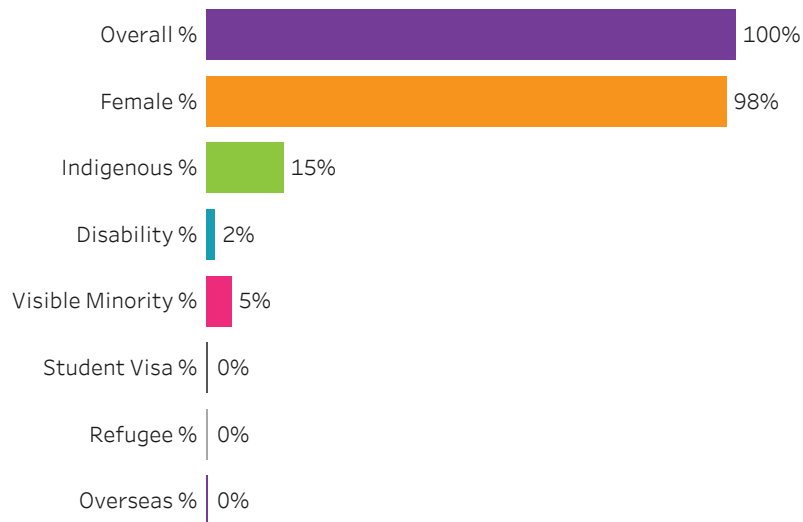

Program Dashboard: Dental Assisting (CERT) Program - Base Regina Campus

Graduates by Demographic Group

Percent of Program Total

Filters

1. Base or ConEd

Base

2. Change one or more of the selections below to filter the data