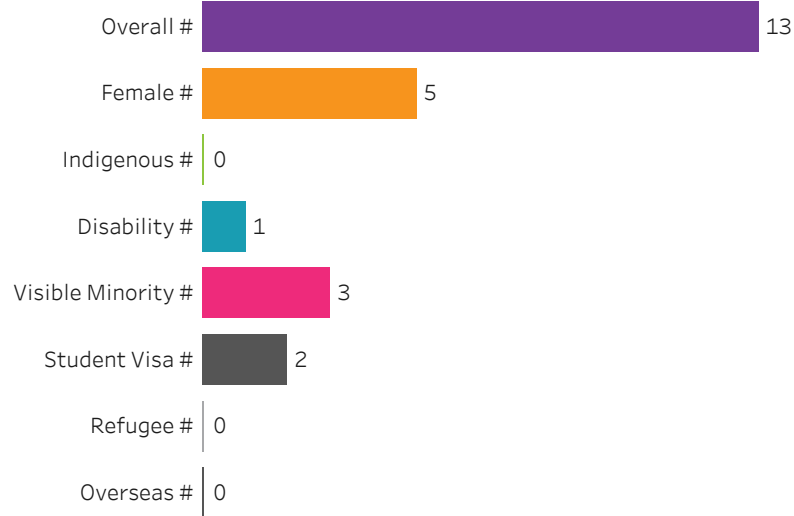

All

[Reset filters](#)

**Program Dashboard: Business Information Systems (DIPC) Program - Base
Moose Jaw Campus**

Graduates by Demographic Group

Percent of Program Total

Filters

1. Base or ConEd

Base