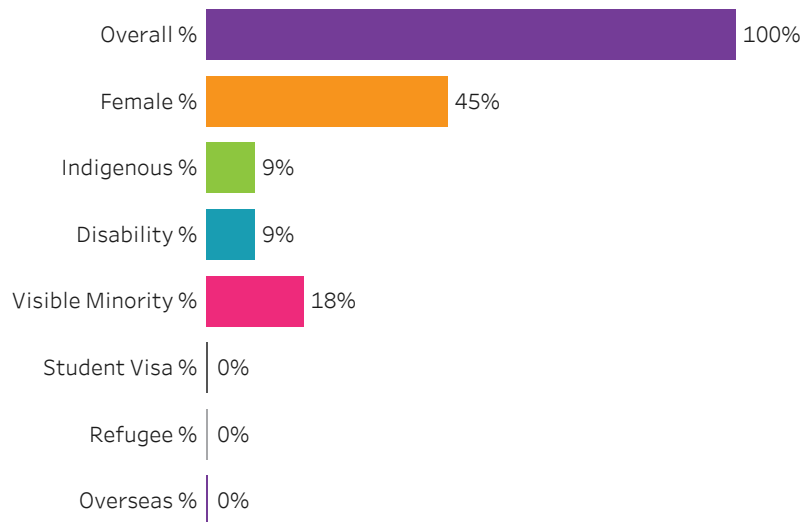

Training Location

All

Administering Campus

Moose Jaw

Reset filters

**Program Dashboard: Environmental Engineering (DIPC) Program - Base
Moose Jaw Campus**

Graduates by Demographic Group

Percent of Program Total