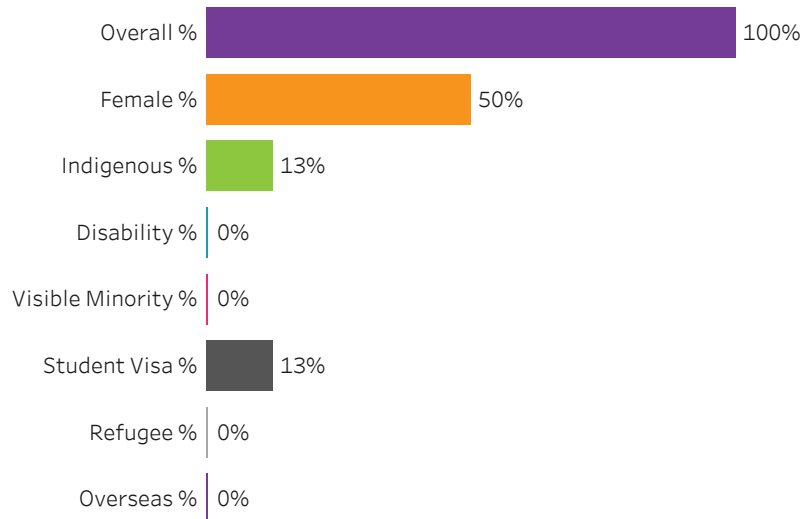

[Click to return to School Dashboard](#)

Program Dashboard: Business Marketing (DIPC) Program - Base Moose Jaw Campus

Graduates by Demographic Group

Percent of Program Total

Filters

1. Base or ConEd

Base

2. Change one or more of the selections below to filter the data