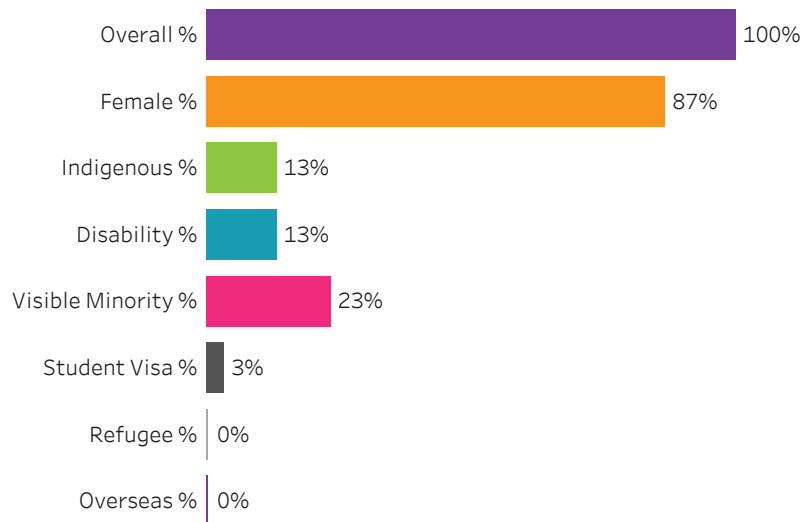

Percent of Program Total

Filters

1. Base or ConEd

☒ Base

2. Change one or more of the selections below to filter the data

Apprenticeship, Basic Ed, or Cert-Dip-Degree

All

Credential

All

Training Location

All

Administering Campus

Regina

[Reset filters](#)