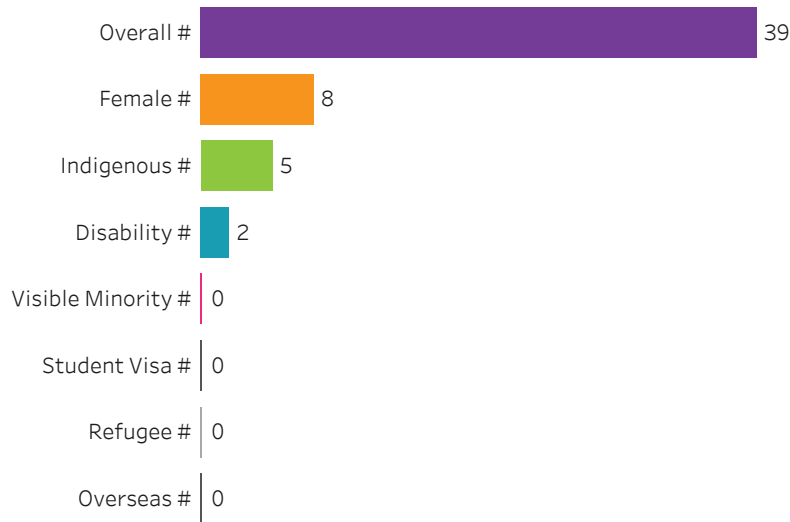

[Reset filters](#)

**Program Dashboard: Electrician (APCERT) Program - Base
Saskatoon Campus**

Graduates by Demographic Group

Percent of Program Total

Filters

1. Base or ConEd

Base

2. Change one or more of the selections below to filter the data