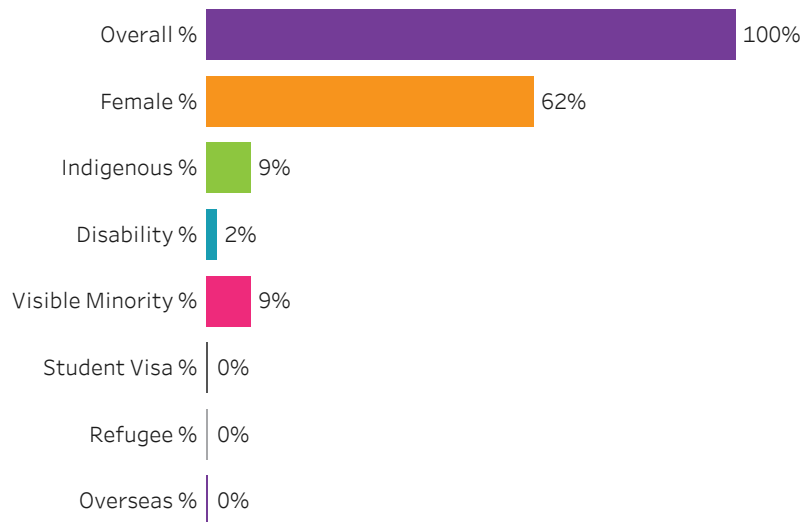

**Program Dashboard: Faculty Certificate Program (ACERT) Program - Base
Prince Albert Campus**

Graduates by Demographic Group

Percent of Program Total

Filters

1. Base or ConEd

Base

2. Change one or more of the selections below to filter the data