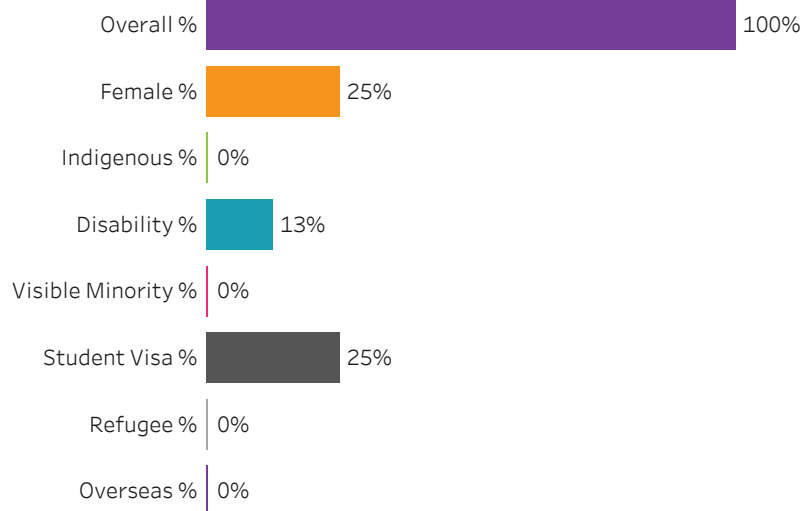

Program Dashboard: Geomatics/Surveying Eng. Tech. (DIPC) Program - Base Moose Jaw Campus

Graduates by Demographic Group

Percent of Program Total

Filters

1. Base or ConEd

Base

2. Change one or more of the selections below to filter the data