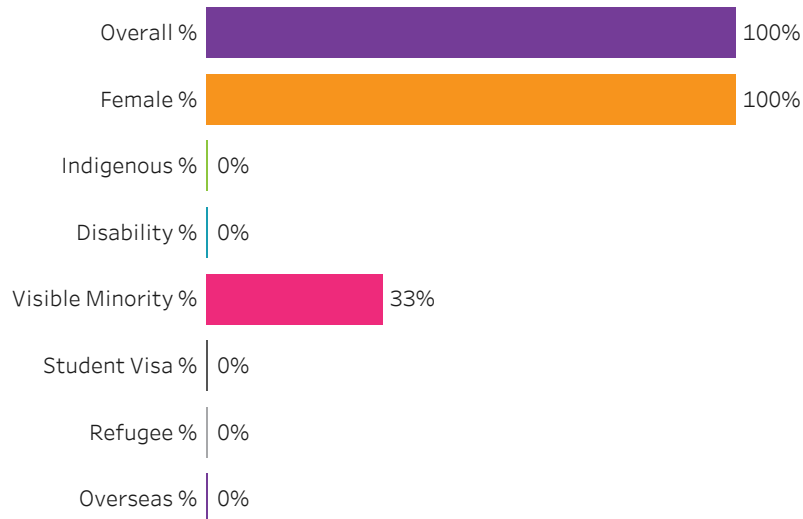

All

Administering Campus

Regina

[Reset filters](#)

**Program Dashboard: Emergency Nursing (ACERT) Program - ConEd
Regina Campus**

Graduates by Demographic Group

Percent of Program Total

Filters