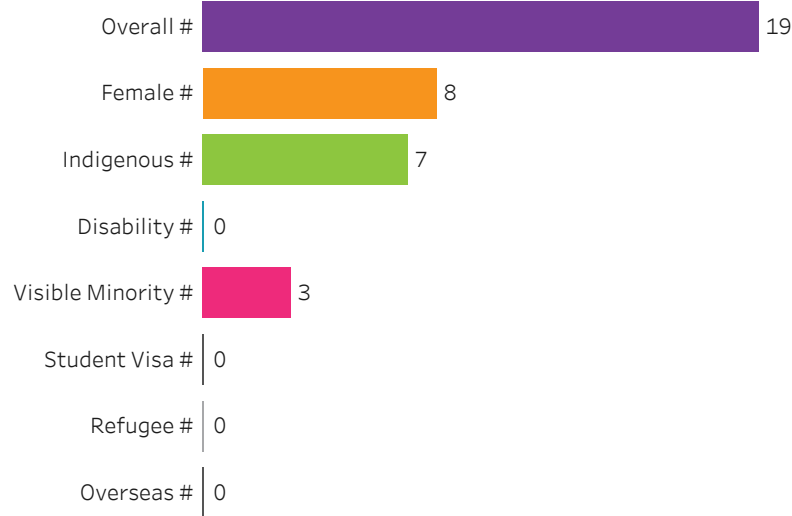

Prince Albert

[Reset filters](#)

**Program Dashboard: Aboriginal Policing Prep (CERT) Program - ConEd
Regina Campus**

Graduates by Demographic Group

Percent of Program Total

Filters

1. Base or ConEd

ConEd