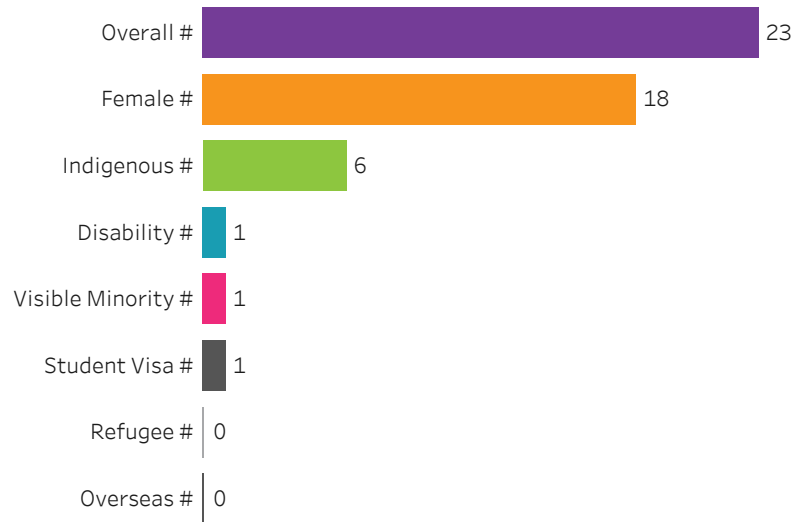

[Reset filters](#)

Saskatchewan Polytechnic 2016-17 Census Graduate Statistics

[Click to return to School Dashboard](#)

Program Dashboard: Youth Care Worker (CERT) Program - Base Saskatoon Campus

Graduates by Demographic Group