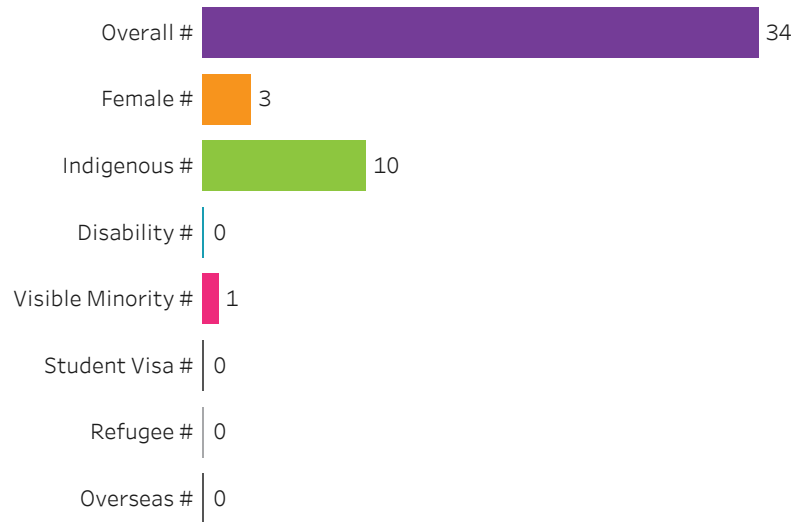

Saskatchewan Polytechnic 2016-17 Census Graduate Statistics

[Click to return to School Dashboard](#)

Program Dashboard: Industrial Mechanics (APCERT) Program - ConEd Saskatoon Campus

Graduates by Demographic Group