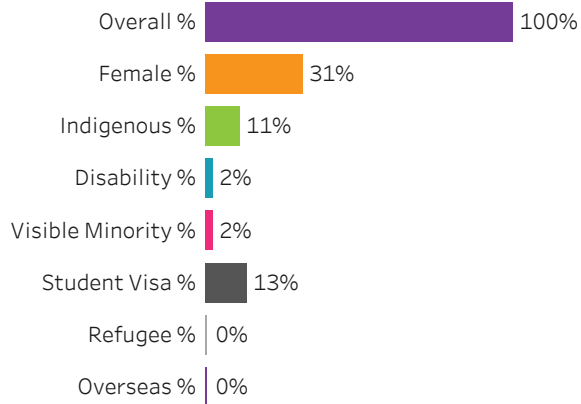

[Click to return to Summary Dashboard](#)

[Clear selection](#)

Graduates by Demographic Group

Percentage Share

Graduates by Program

Click on a program (name or bar) to navigate to program details

Filters

1. Choose Base or ConEd