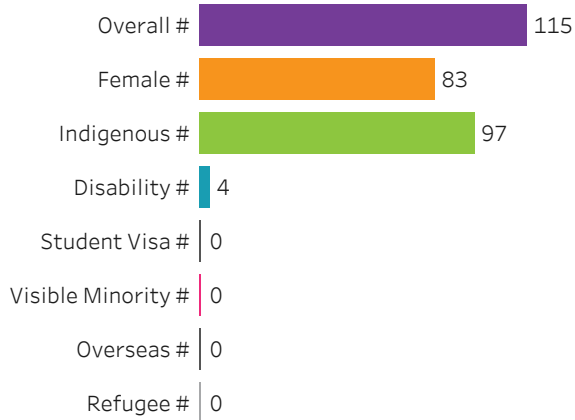

Saskatchewan Polytechnic 2016-17 Census Graduate Statistics

School Dashboard: School of Hospitality & Tourism All Campus

[Click to return to Summary Dashboard](#)

[Clear selection](#)

Graduates by Demographic Group