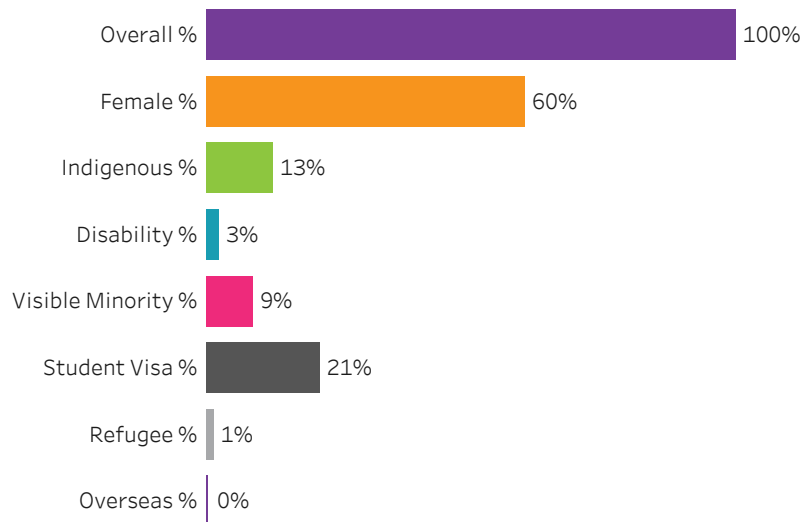

Reset filters

**Program Dashboard: Business (DIP) Program - Base
Moose Jaw Campus**

Graduates by Demographic Group

Percent of Program Total

Filters

1. Base or ConEd

Base

2. Change one or more of the selections below to filter the data