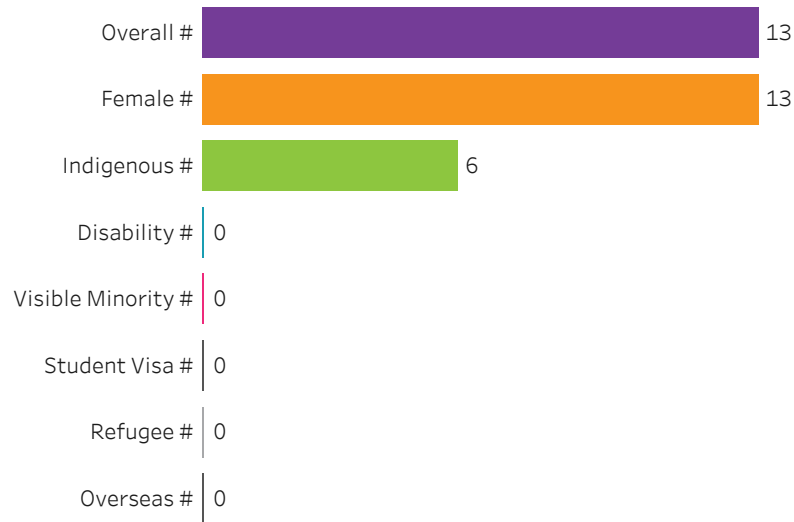

**Program Dashboard: Early Childhood Education (CERT) Program - Base
Prince Albert Campus**

Graduates by Demographic Group