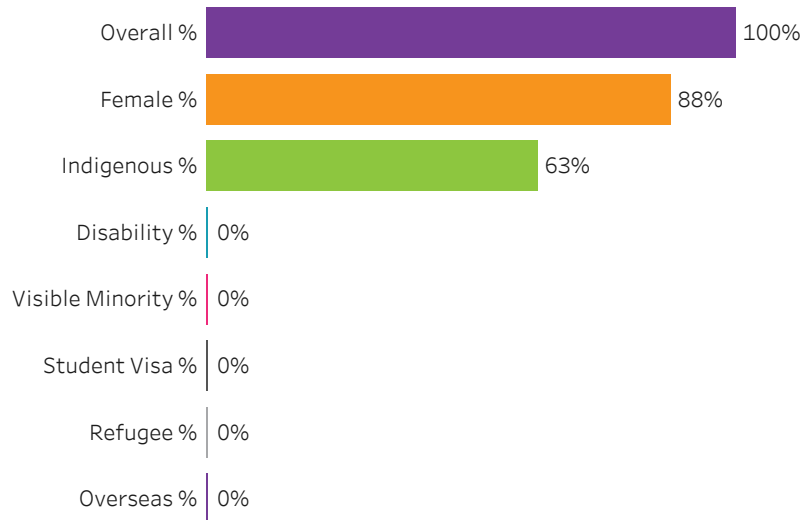

Regina

Reset filters

**Program Dashboard: Aboriginal Policing Prep (CERT) Program - ConEd
Saskatoon Campus**

Graduates by Demographic Group

Percent of Program Total

Filters

1. Base or ConEd

ConEd