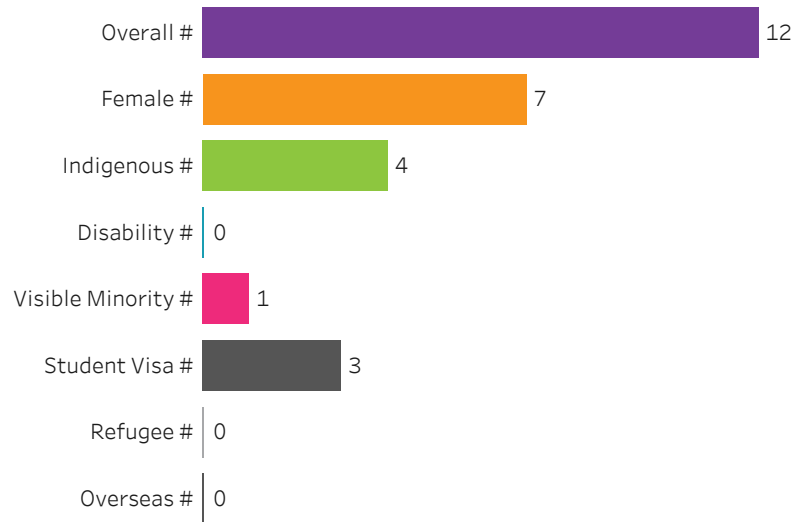

[Reset filters](#)

**Program Dashboard: Professional Cooking (CERT) Program - Base
Moose Jaw Campus**

Graduates by Demographic Group

Percent of Program Total

Filters

1. Base or ConEd

Base

2. Change one or more of the selections below to filter the data