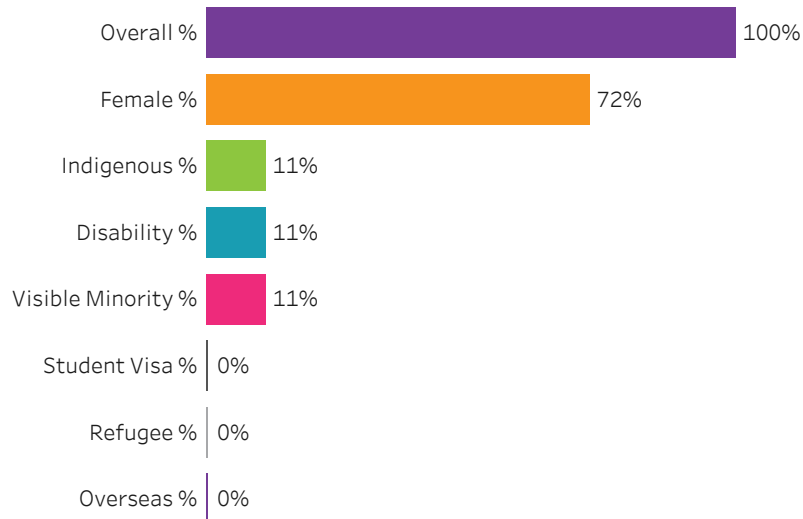

Training Location
All

Administering Campus
Prince Albert

[Reset filters](#) 

**Program Dashboard: Business (CERT) Program - Base
Saskatoon Campus**

Graduates by Demographic Group

Percent of Program Total

Filters