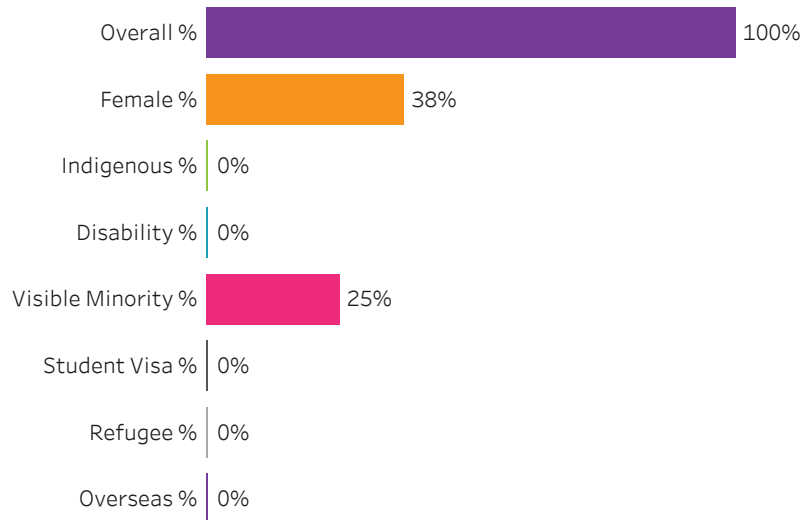

Percent of Program Total

Filters

1. Base or ConEd

☒ Base

2. Change one or more of the selections below to filter the data

Apprenticeship, Basic Ed, or Cert-Dip-Degree

All

Credential

All

Training Location

All

Administering Campus
Saskatoon

[Reset filters](#)