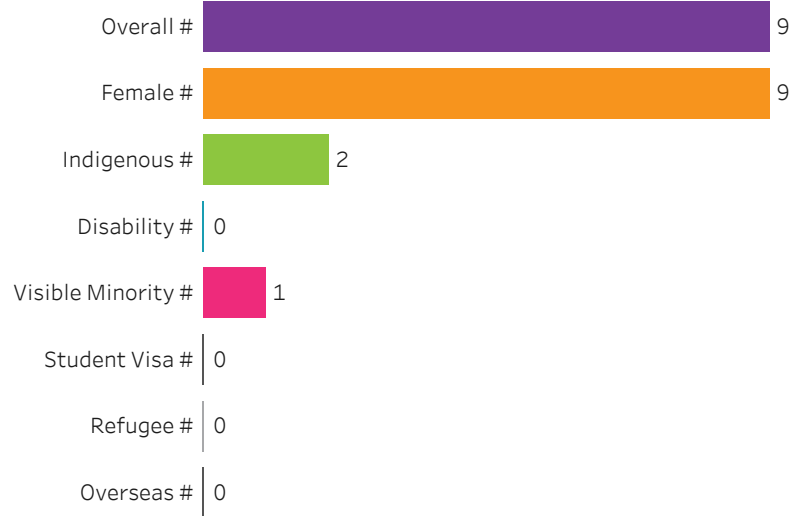

Program Dashboard: Perioperative Nursing/LPN (ACERT) Program - Base Regina Campus

Graduates by Demographic Group