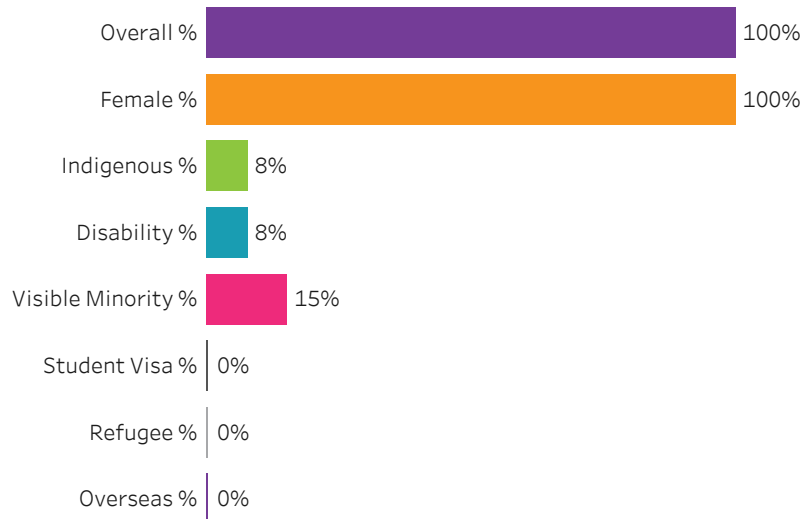

Reset filters

**Program Dashboard: Practical Nursing (DIP) Program - Base
Prince Albert Campus**

Graduates by Demographic Group

Percent of Program Total

Filters

1. Base or ConEd

- Base
- ConEd

2. Change one or more of the selections below to filter the data