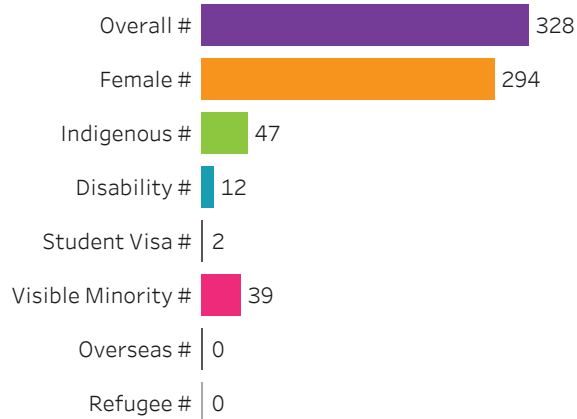

School Dashboard: School of Nursing All Campus

[Clear selection](#) 

Graduates by Demographic Group

Percentage Share

Graduates by Program

Click on a program (name or bar) to navigate to program details

Filters