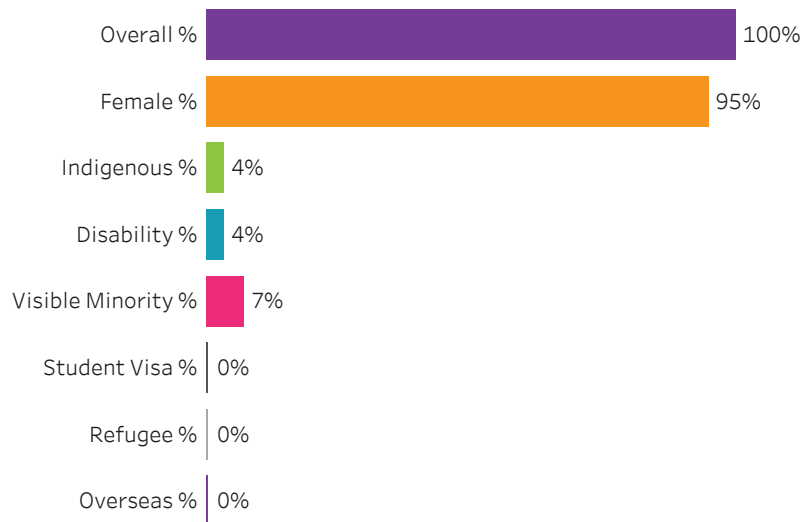

Percent of Program Total

Filters

1. Base or ConEd

☒ ConEd

2. Change one or more of the selections below to filter the data

Apprenticeship, Basic Ed, or Cert-Dip-Degree

All

Credential

All

Training Location

All

Administering Campus

Regina

[Reset filters](#)