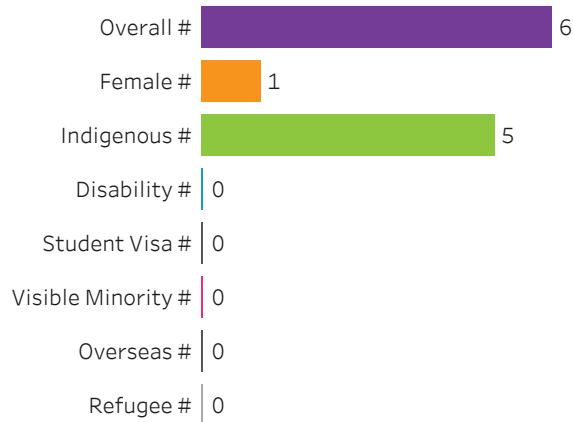

Saskatchewan Polytechnic 2016-17 Census Graduate Statistics

School Dashboard: School of Natural Resources & Built Environment All Campus

[Click to return to Summary Dashboard](#)

[Clear selection](#)

Graduates by Demographic Group