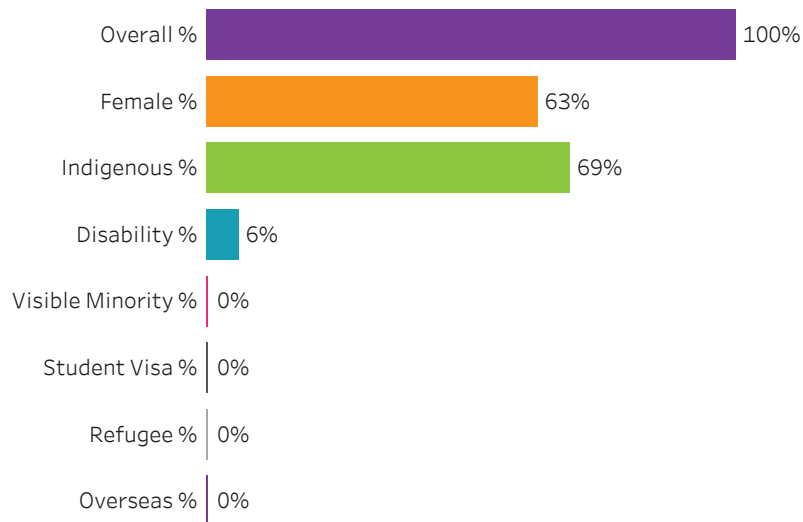

Percent of Program Total

Filters

1. Base or ConEd

☒ ConEd

2. Change one or more of the selections below to filter the data

Apprenticeship, Basic Ed, or Cert-Dip-Degree

All

Credential

All

Training Location

All

Administering Campus

Moose Jaw

[Reset filters](#)