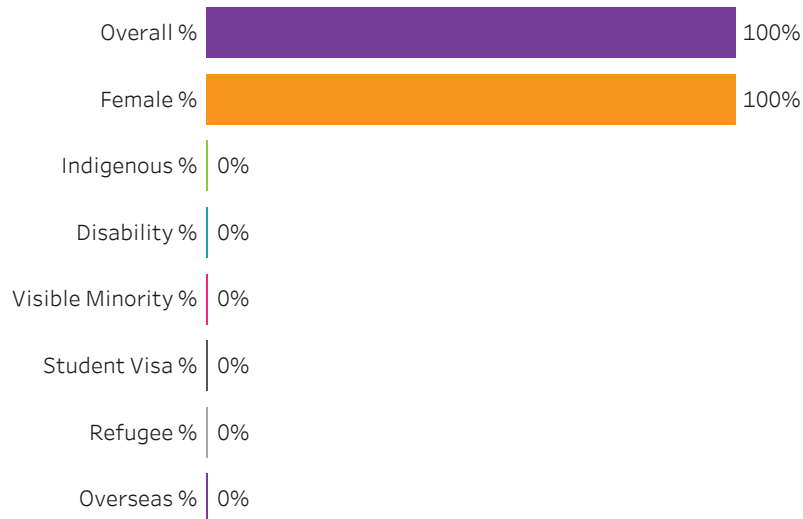

[Reset filters](#)

Program Dashboard: Hairstylist (CERT) Program - ConEd
Prince Albert Campus

Graduates by Demographic Group

Percent of Program Total

Filters

1. Base or ConEd

- Base
- ConEd

2. Change one or more of the selections below to filter the data