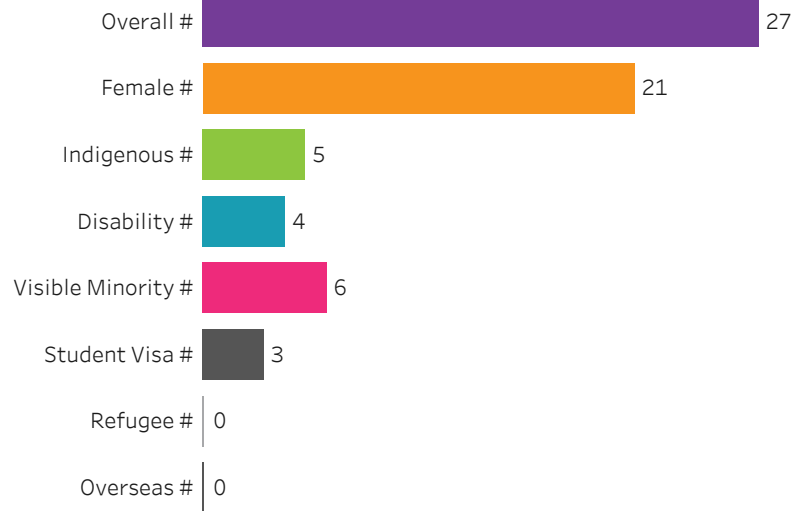

[Reset filters](#)

Program Dashboard: Continuing Care Assistant (CERT) Program - Base Regina Campus

Graduates by Demographic Group

Percent of Program Total

Filters

1. Base or ConEd

- Base
- ConEd

2. Change one or more of the selections below to filter the data