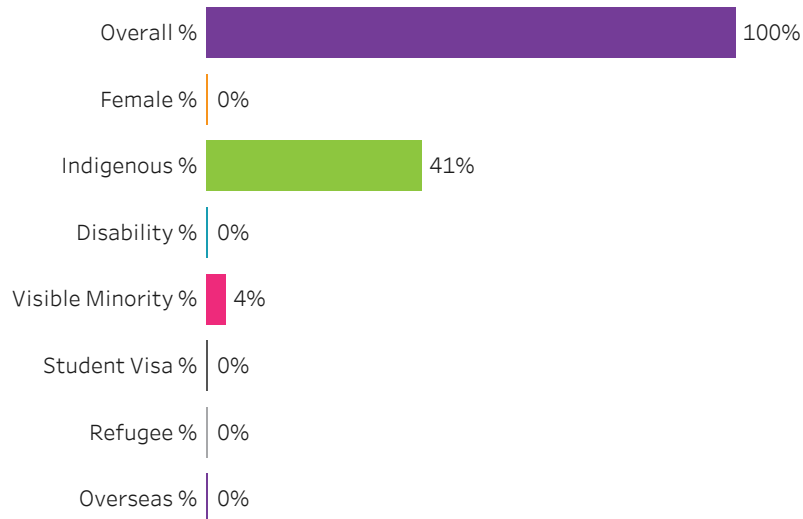

Percent of Program Total

Filters

1. Base or ConEd

☒ ConEd

2. Change one or more of the selections below to filter the data

Apprenticeship, Basic Ed, or Cert-Dip-Degree

All

Credential

All

Training Location

All

Administering Campus

Saskatoon

Reset filters