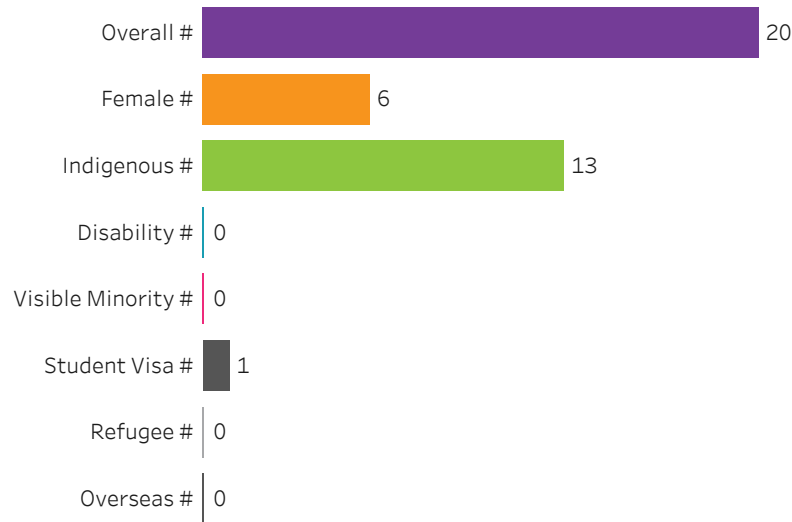

Administering Campus
Moose Jaw

[Reset filters](#)

**Program Dashboard: Carpentry (CERT) Program - Base
Prince Albert Campus**

Graduates by Demographic Group

Percent of Program Total

Filters

1. Base or ConEd