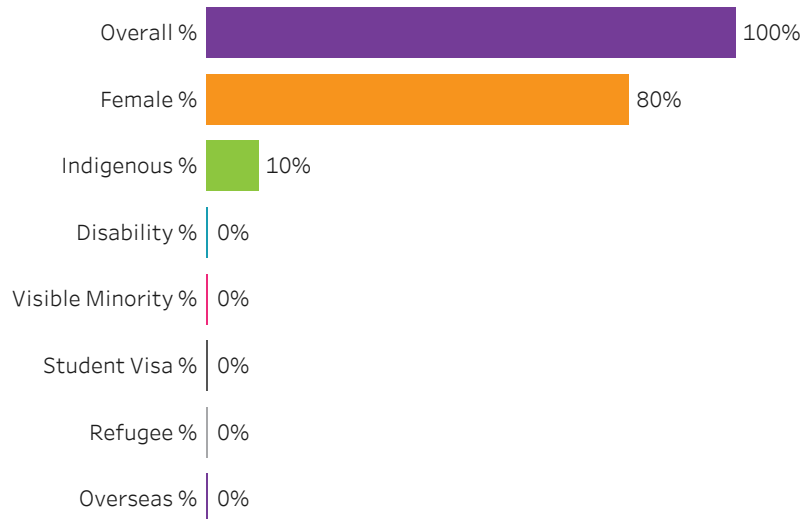

Regina

[Reset filters](#)

**Program Dashboard: Court Services Administrator (APCERT) Program - ConEd
Saskatoon Campus**

Graduates by Demographic Group

Percent of Program Total

Filters

1. Base or ConEd

ConEd