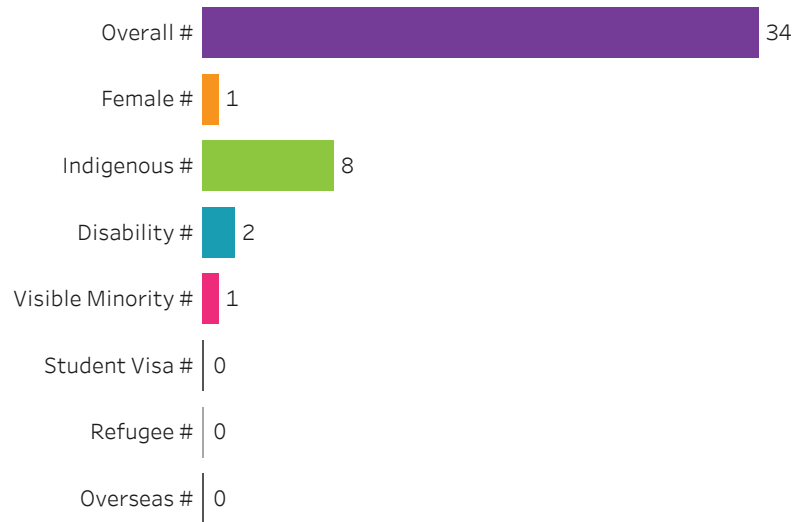

Training Location

All

Administering Campus
Saskatoon

Reset filters

**Program Dashboard: Heavy Equip/Truck & Transport (CERT) Program - Base
Saskatoon Campus**

Graduates by Demographic Group

Percent of Program Total