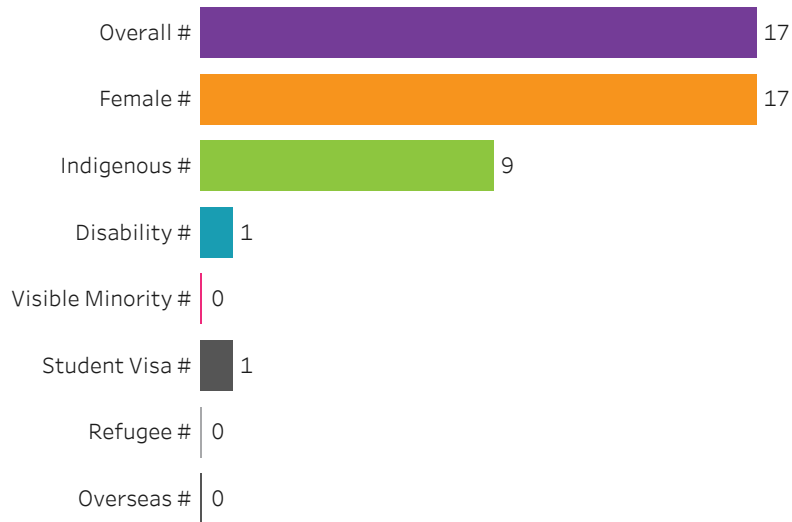

All

Training Location

All

Administering Campus

Saskatoon

Reset filters

**Program Dashboard: Hairstylist (CERT) Program - Base
Prince Albert Campus**

Graduates by Demographic Group