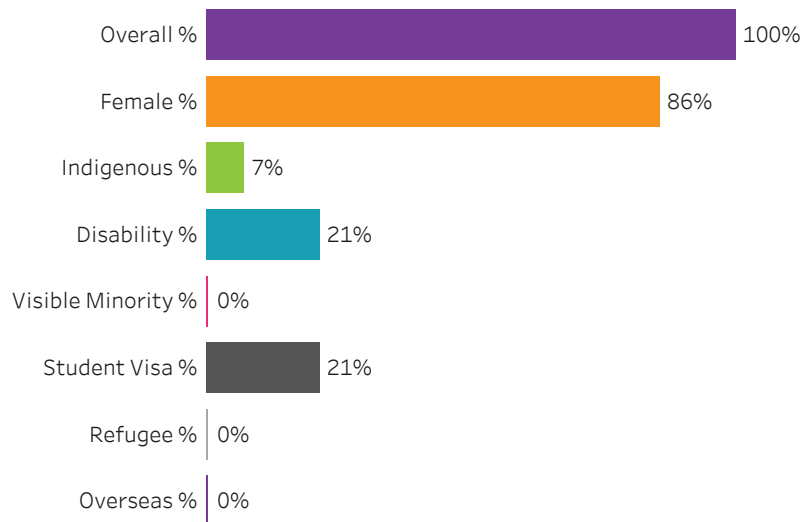

Percent of Program Total

Filters

1. Base or ConEd

- ☒ Base
- ☐ ConEd

2. Change one or more of the selections below to filter the data

Apprenticeship, Basic Ed, or Cert-Dip-Degree

All

Credential

All

Training Location

All

Administering Campus

Moose Jaw

Reset filters