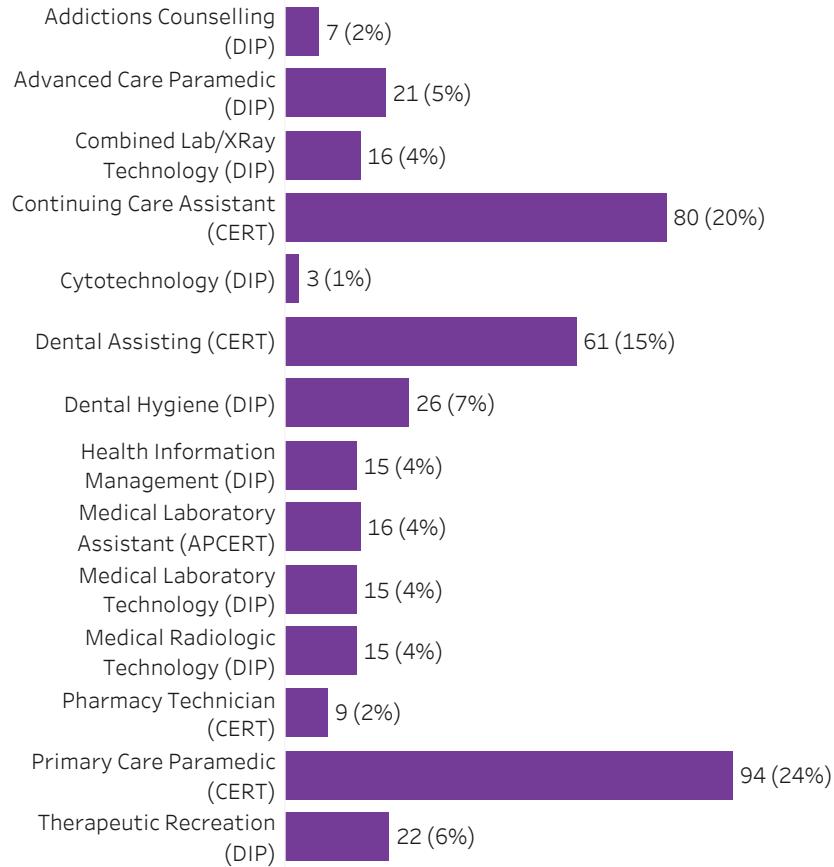

School Dashboard: School of Health Sciences All Campus

[Click to return to Summary Dashboard](#) 

[Clear selection](#) 

Graduates by Demographic Group

Percentage Share

Graduates by Program

Click on a program (name or bar) to navigate to program details