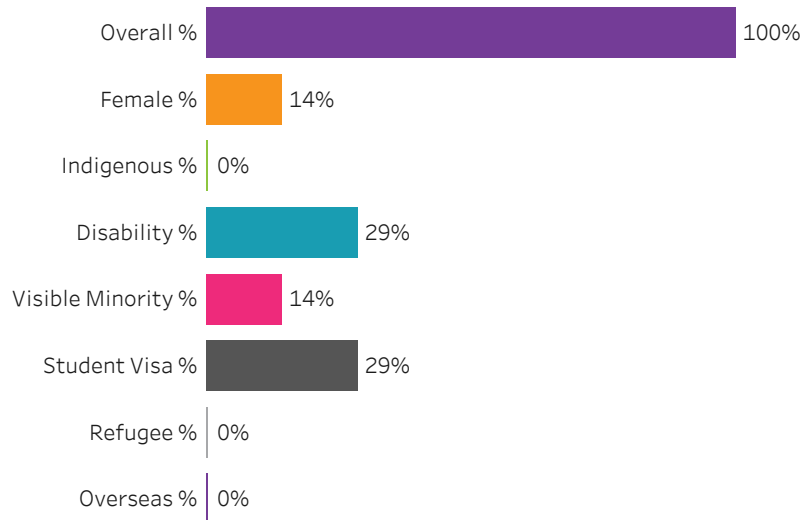

Percent of Program Total

Filters

1. Base or ConEd

☒ ConEd

2. Change one or more of the selections below to filter the data

Apprenticeship, Basic Ed, or Cert-Dip-Degree

All

Credential

All

Training Location

All

Administering Campus

Saskatoon

Reset filters