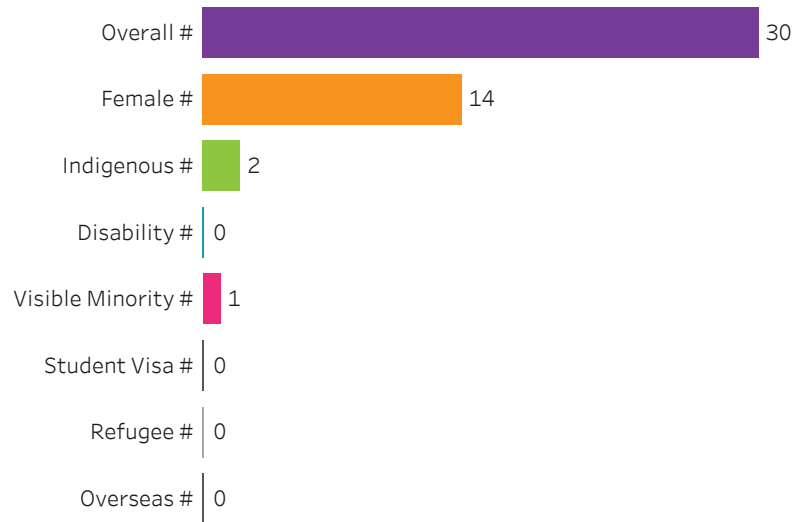

**Program Dashboard: Applied Project Management (APCERT) Program - ConEd
Regina Campus**

Graduates by Demographic Group