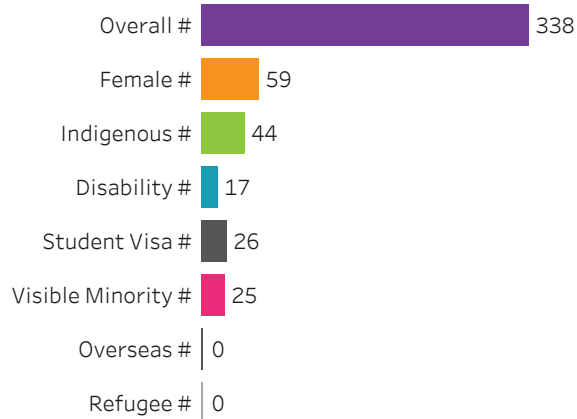

School Dashboard: School of Mining, Energy & Manufacturing All Campus

[Click to return to Summary Dashboard](#)

[Clear selection](#)

Graduates by Demographic Group

Percentage Share

Graduates by Program

Click on a program (name or bar) to navigate to program details