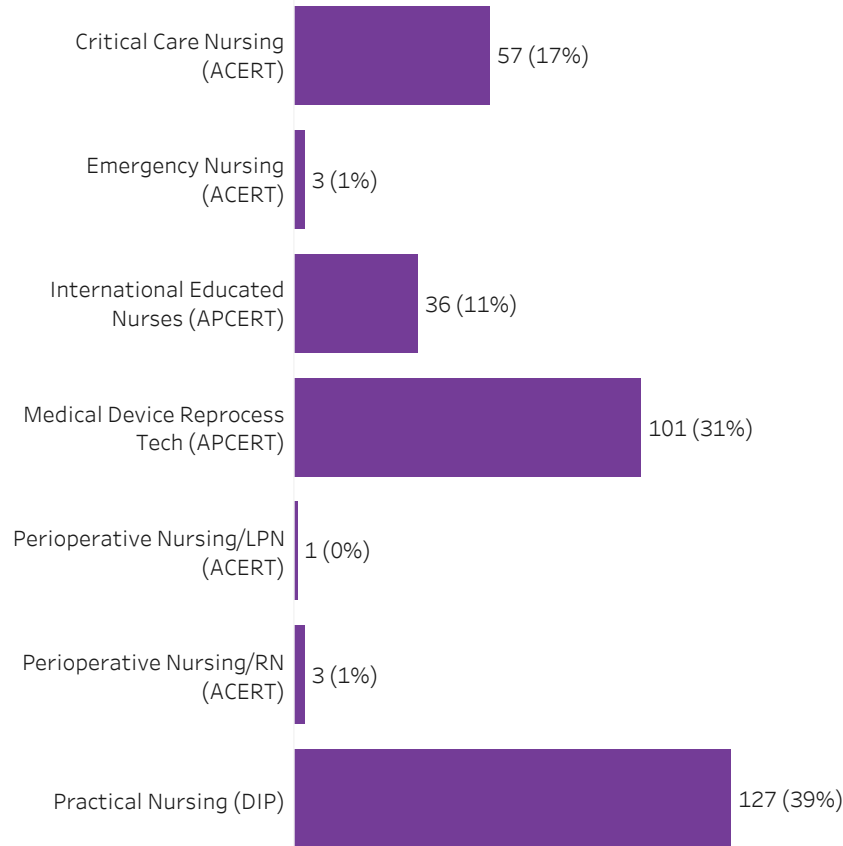

School Dashboard: School of Nursing All Campus

[Clear selection](#) 

Graduates by Demographic Group

Percentage Share

Graduates by Program

Click on a program (name or bar) to navigate to program details

Filters