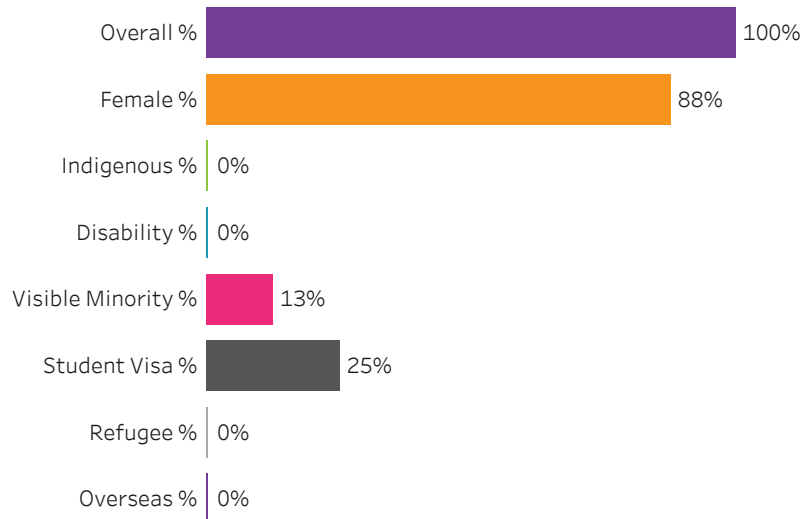

Reset filters

**Program Dashboard: Business Human Resources (DIPC) Program - Base
Moose Jaw Campus**

Graduates by Demographic Group

Percent of Program Total

Filters

1. Base or ConEd

Base

2. Change one or more of the selections below to filter the data