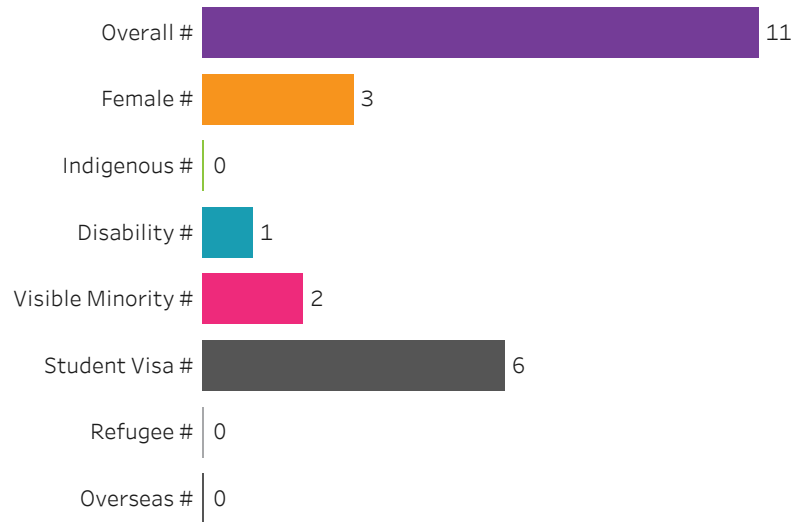

All

Training Location

All

Administering Campus

Regina

Reset filters

Program Dashboard: Telecom/Networking Technician (CERT) Program - Base Regina Campus

Graduates by Demographic Group