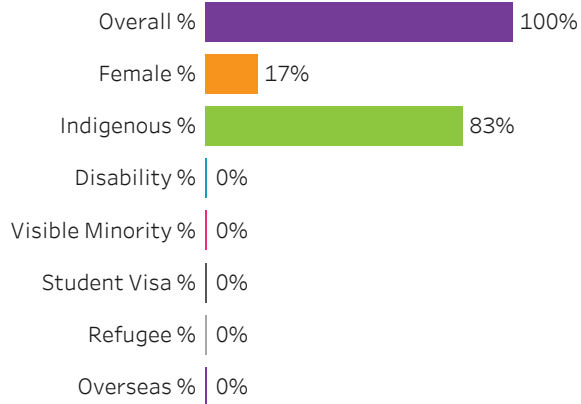

Percentage Share