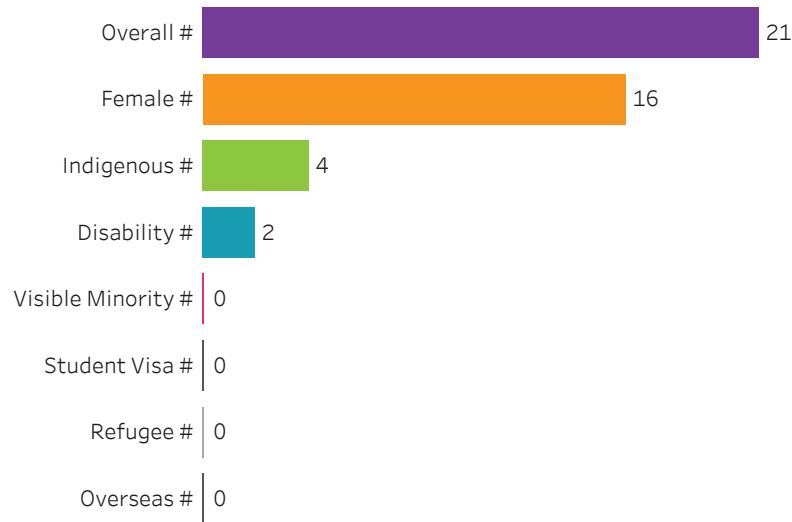

[Reset filters](#)

**Program Dashboard: Culinary Arts (DIP) Program - Base
Saskatoon Campus**

Graduates by Demographic Group

Percent of Program Total

Filters

1. Base or ConEd

Base

2. Change one or more of the selections below to filter the data