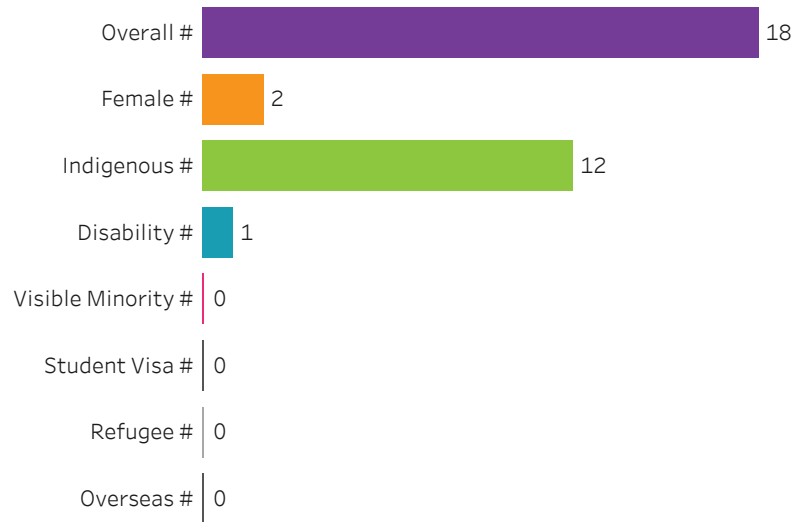

**Program Dashboard: Welding (CERT) Program - Base
Prince Albert Campus**

Graduates by Demographic Group