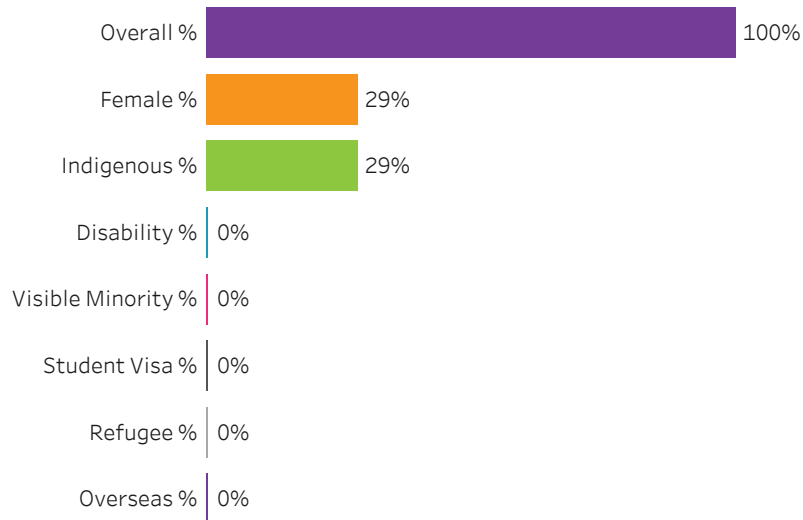

[Reset filters](#) 

**Program Dashboard: Carpentry (APCERT) Program - ConEd
Saskatoon Campus**

Graduates by Demographic Group

Percent of Program Total

Filters

1. Base or ConEd

ConEd

2. Change one or more of the selections below to filter the data