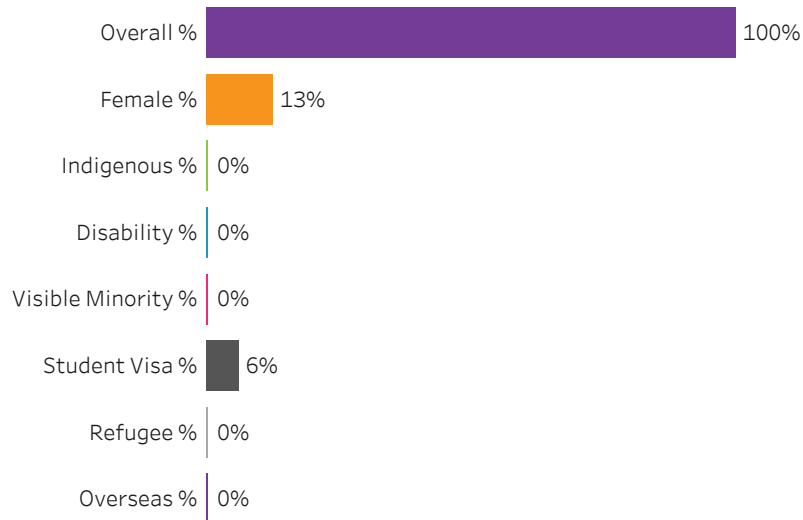

Percent of Program Total

Filters

1. Base or ConEd

☒ Base

2. Change one or more of the selections below to filter the data

Apprenticeship, Basic Ed, or Cert-Dip-Degree

All

Credential

All

Training Location

All

Administering Campus

Saskatoon

[Reset filters](#)