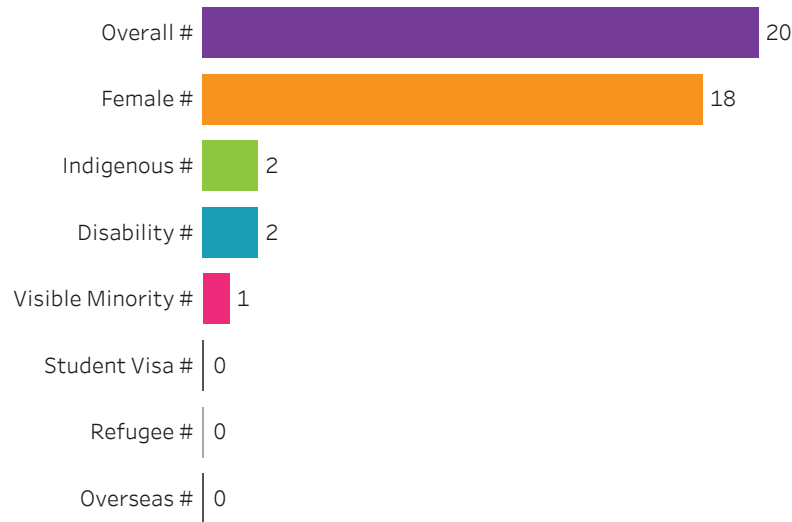

Reset filters

Saskatchewan Polytechnic 2016-17 Census Graduate Statistics

[Click to return to School Dashboard](#)

Program Dashboard: Educational Assistant (CERT) Program - Base Saskatoon Campus

Graduates by Demographic Group