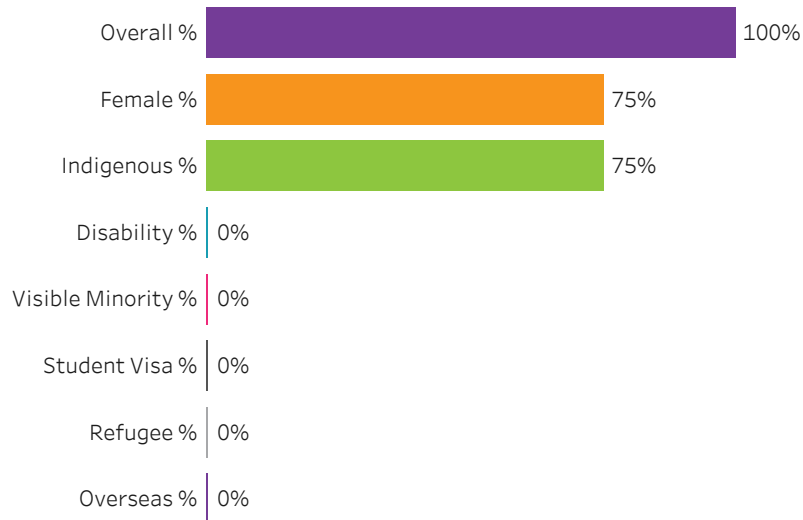

Percent of Program Total

Filters

1. Base or ConEd

☒ ConEd

2. Change one or more of the selections below to filter the data

Apprenticeship, Basic Ed, or Cert-Dip-Degree

All

Credential

All

Training Location

All

Administering Campus

Prince Albert

[Reset filters](#)