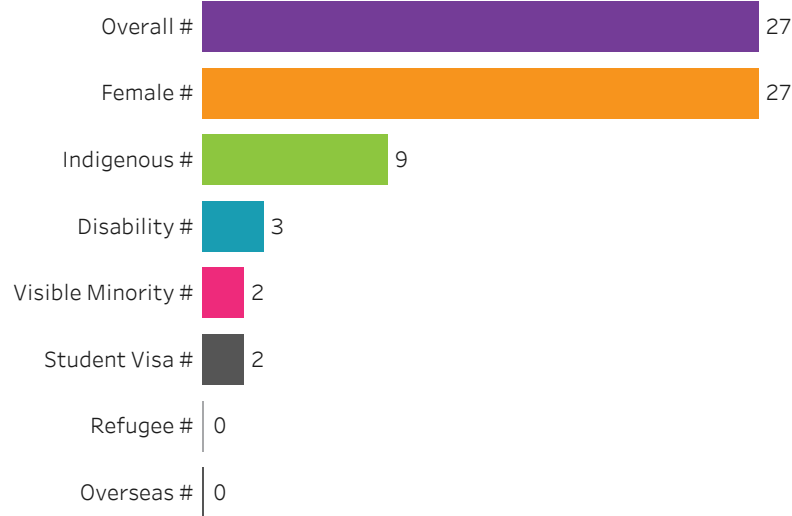

Reset filters

**Program Dashboard: Early Childhood Education (CERT) Program - Base
Regina Campus**

Graduates by Demographic Group

Percent of Program Total

Filters

1. Base or ConEd

- Base
- ConEd

2. Change one or more of the selections below to filter the data