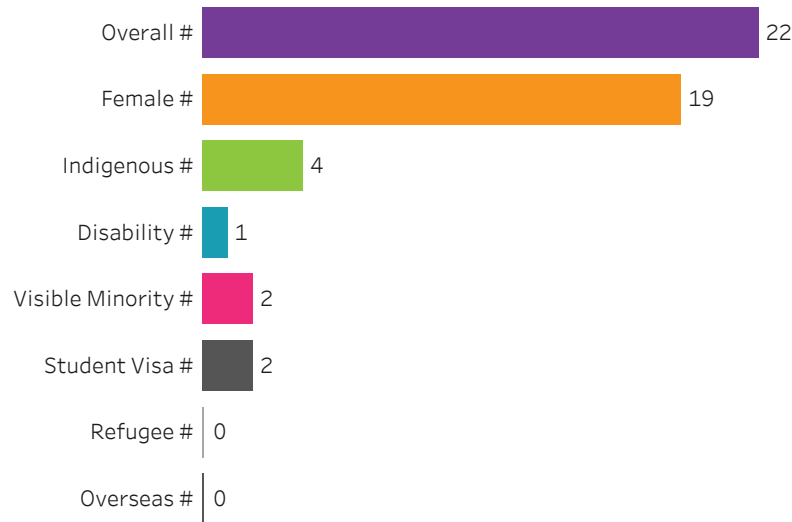

[Reset filters](#)

**Program Dashboard: Continuing Care Assistant (CERT) Program - Base
Saskatoon Campus**

Graduates by Demographic Group

Percent of Program Total

Filters

1. Base or ConEd

- Base
- ConEd

2. Change one or more of the selections below to filter the data