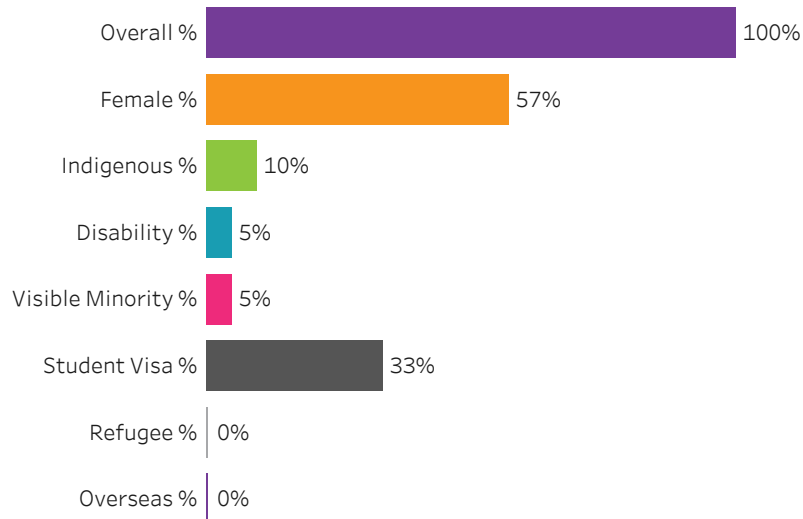

Percent of Program Total

Filters

1. Base or ConEd

☒ Base

2. Change one or more of the selections below to filter the data

Apprenticeship, Basic Ed, or Cert-Dip-Degree

All

Credential

All

Training Location

All

Administering Campus

Saskatoon

[Reset filters](#)