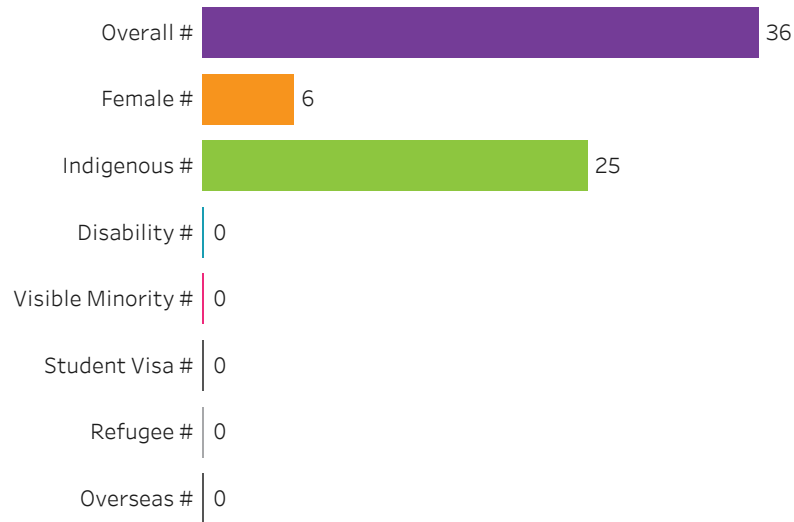

Credential
All

Training Location
All

Administering Campus
Saskatoon

[Reset filters](#)

**Program Dashboard: Heavy Equipment Operator (APCERT) Program - ConEd
Regina Campus**

Graduates by Demographic Group

Percent of Program Total