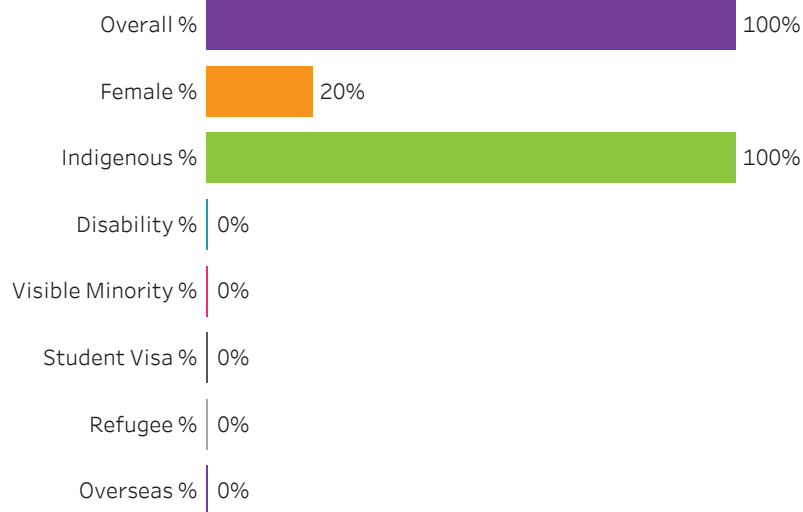

Administering Campus

All

[Reset filters](#) 

**Program Dashboard: Civil Technician (CERT) Program - ConEd
Moose Jaw Campus**

Graduates by Demographic Group

Percent of Program Total

Filters

1. Base or ConEd