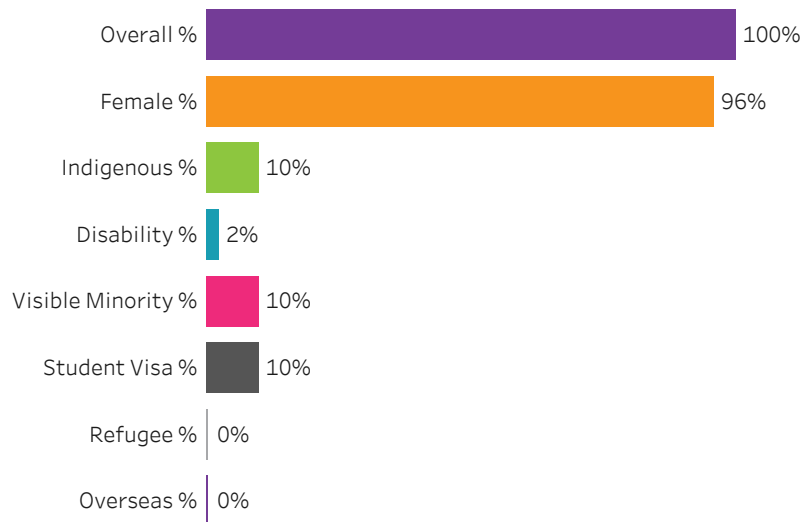

Administering Campus

Regina

[Reset filters](#)

**Program Dashboard: Continuing Care Assistant (CERT) Program - ConEd
Saskatoon Campus**

Graduates by Demographic Group

Percent of Program Total

Filters

1. Base or ConEd