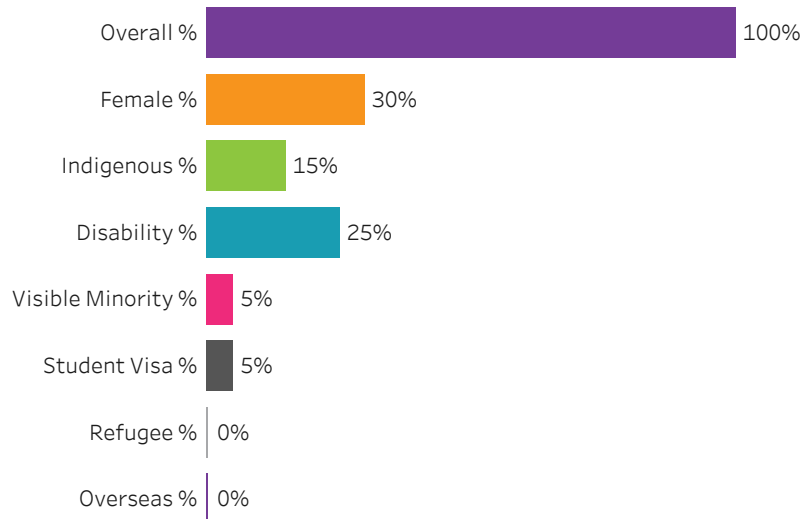

Percent of Program Total

Filters

1. Base or ConEd

☒ Base

2. Change one or more of the selections below to filter the data

Apprenticeship, Basic Ed, or Cert-Dip-Degree

All

Credential

All

Training Location

All

Administering Campus

Regina

Reset filters