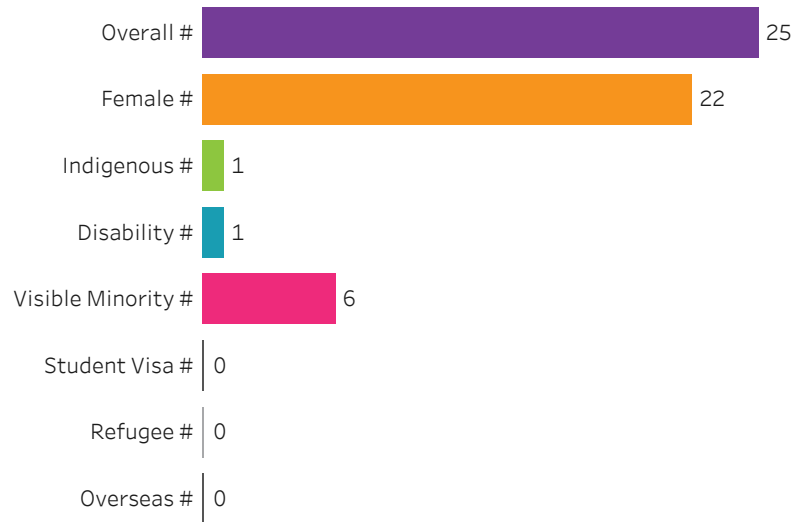

Saskatchewan Polytechnic 2016-17 Census Graduate Statistics

[Click to return to School Dashboard](#)

Program Dashboard: Phlebotomy (APCERT) Program - ConEd Saskatoon Campus

Graduates by Demographic Group