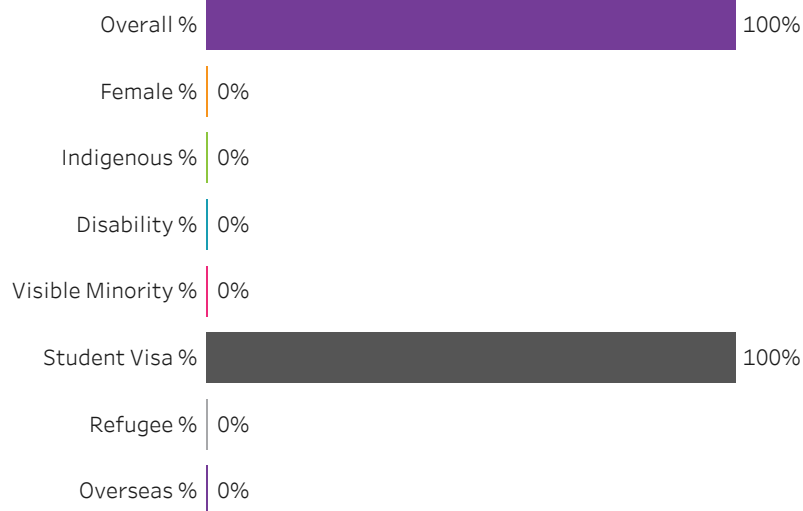

Percent of Program Total

Filters

1. Base or ConEd

- ☒ Base
- ☐ ConEd

2. Change one or more of the selections below to filter the data

Apprenticeship, Basic Ed, or Cert-Dip-Degree

All

Credential

All

Training Location

All

Administering Campus

Moose Jaw

[Reset filters](#)