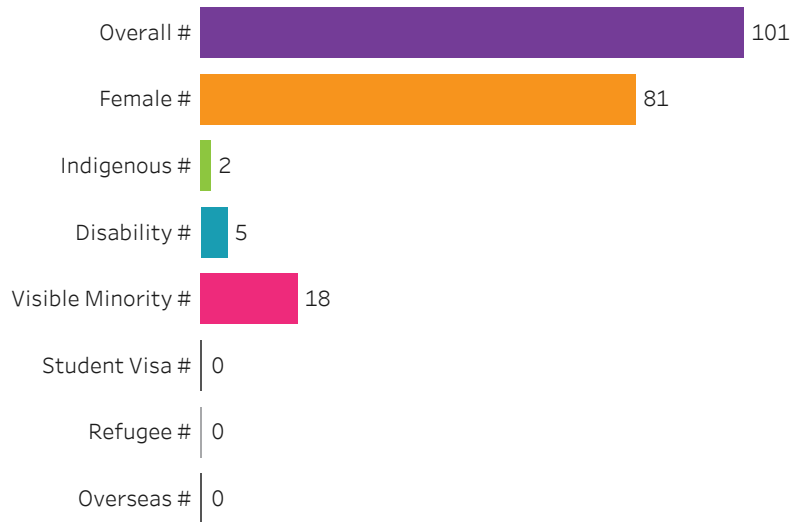

All

Administering Campus

Regina

Reset filters

**Program Dashboard: Medical Device Reprocess Tech (APCERT) Program - ConEd
Regina Campus**

Graduates by Demographic Group

Percent of Program Total

Filters