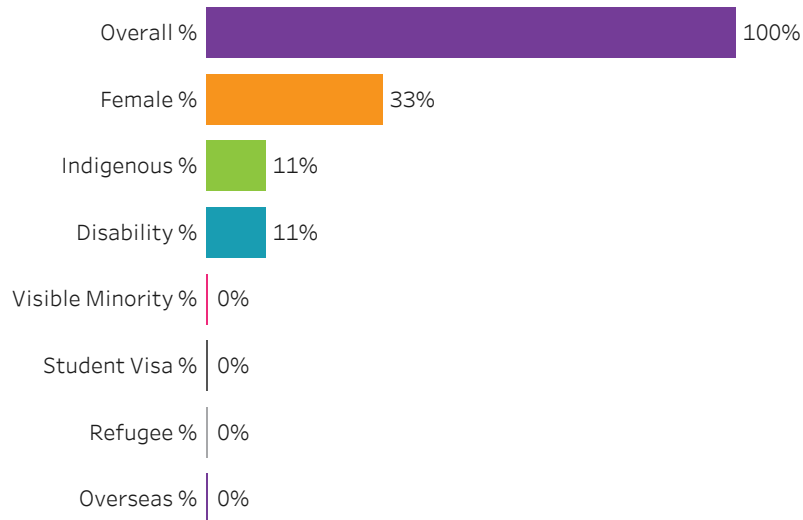

Reset filters

**Program Dashboard: Welding (CERT) Program - ConEd
Regina Campus**

Graduates by Demographic Group

Percent of Program Total

Filters

1. Base or ConEd

- Base
- ConEd

2. Change one or more of the selections below to filter the data