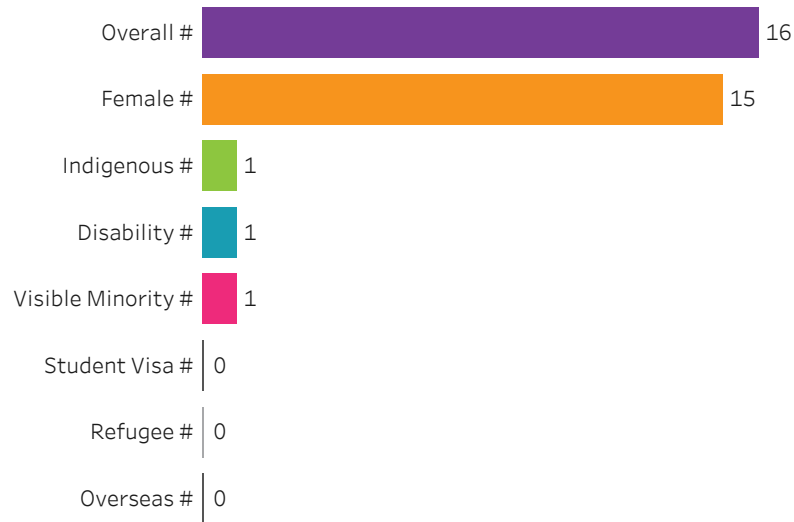

Program Dashboard: Human Resources Management (CERT) Program - ConEd
Moose Jaw Campus

Graduates by Demographic Group