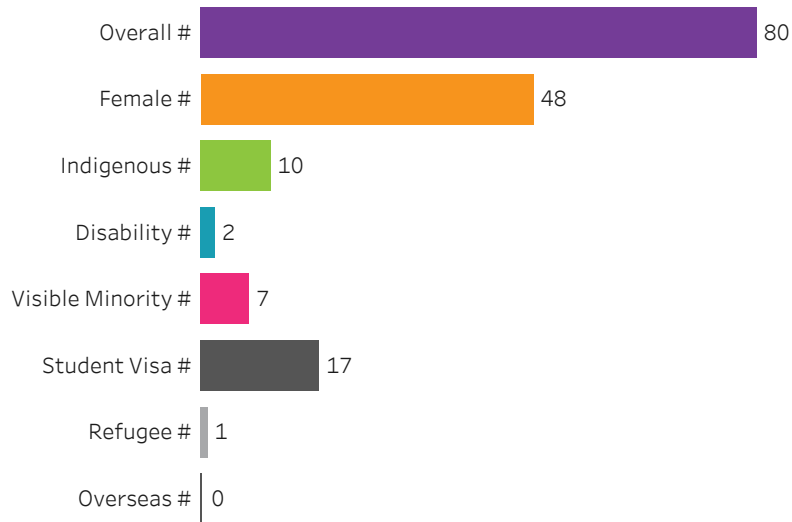

Reset filters

**Program Dashboard: Business (DIP) Program - Base
Moose Jaw Campus**

Graduates by Demographic Group

Percent of Program Total

Filters

1. Base or ConEd

Base

2. Change one or more of the selections below to filter the data