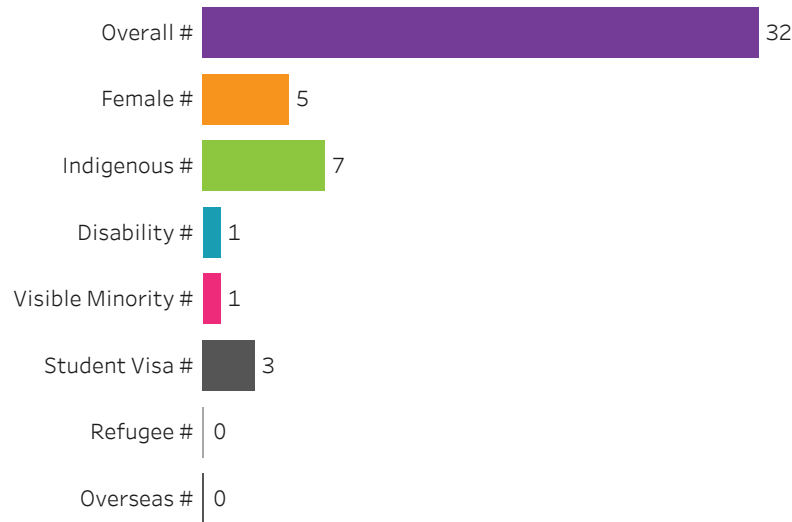

Credential
All

Training Location
All

Administering Campus
Prince Albert

[Reset filters](#)

**Program Dashboard: Welding (CERT) Program - Base
Regina Campus**

Graduates by Demographic Group

Percent of Program Total