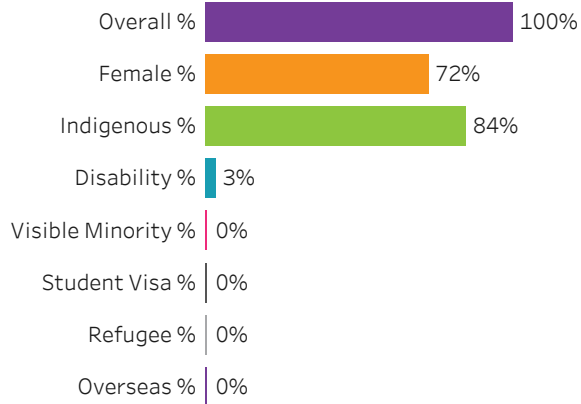

Percentage Share