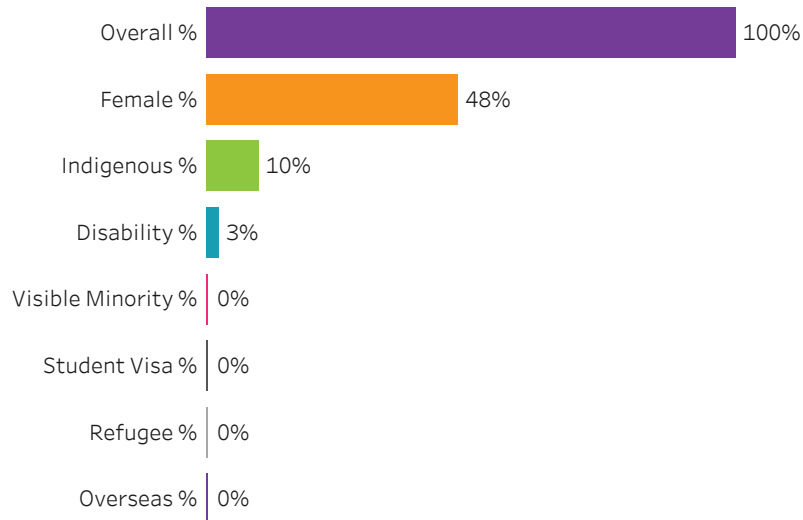

Percent of Program Total

Filters

1. Base or ConEd

- ☒ Base
- ☐ ConEd

2. Change one or more of the selections below to filter the data

Apprenticeship, Basic Ed, or Cert-Dip-Degree

All

Credential

All

Training Location

All

Administering Campus

Regina

[Reset filters](#)