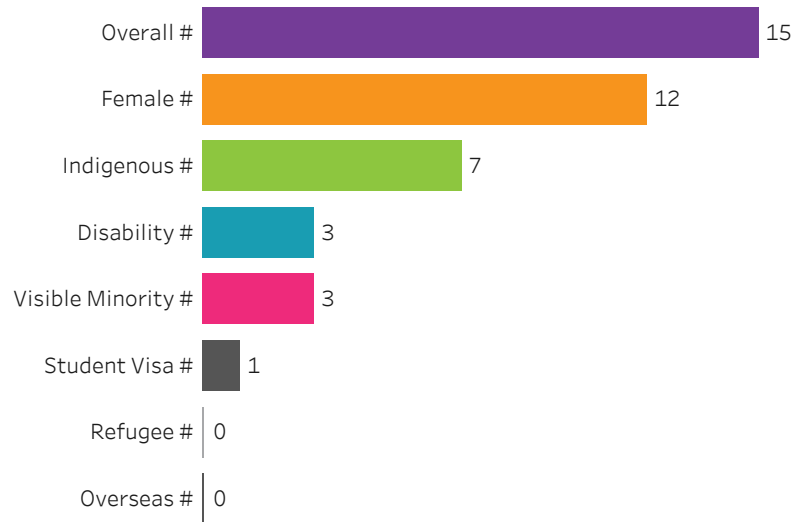

Administering Campus
Saskatoon

[Reset filters](#)

**Program Dashboard: Youth Care Worker (DIP) Program - Base
Saskatoon Campus**

Graduates by Demographic Group

Percent of Program Total

Filters

1. Base or ConEd