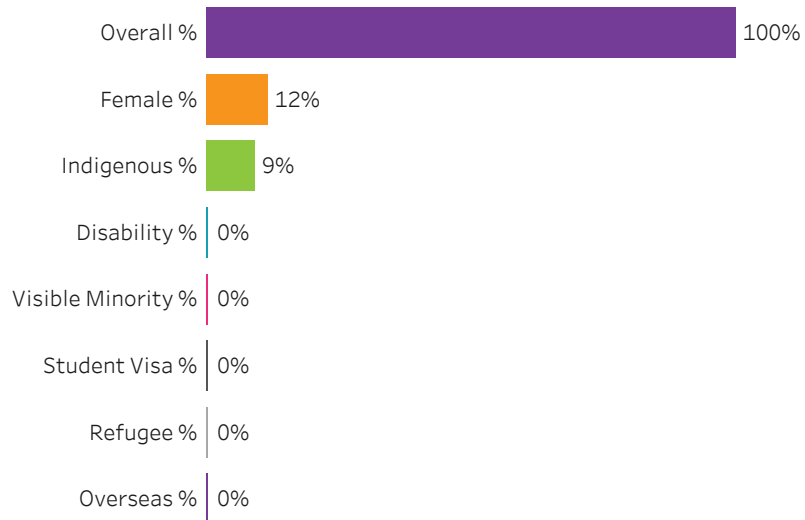

Reset filters

Program Dashboard: Electrician (APCERT) Program - ConEd
Prince Albert Campus

Graduates by Demographic Group

Percent of Program Total

Filters

1. Base or ConEd

- Base
- ConEd

2. Change one or more of the selections below to filter the data