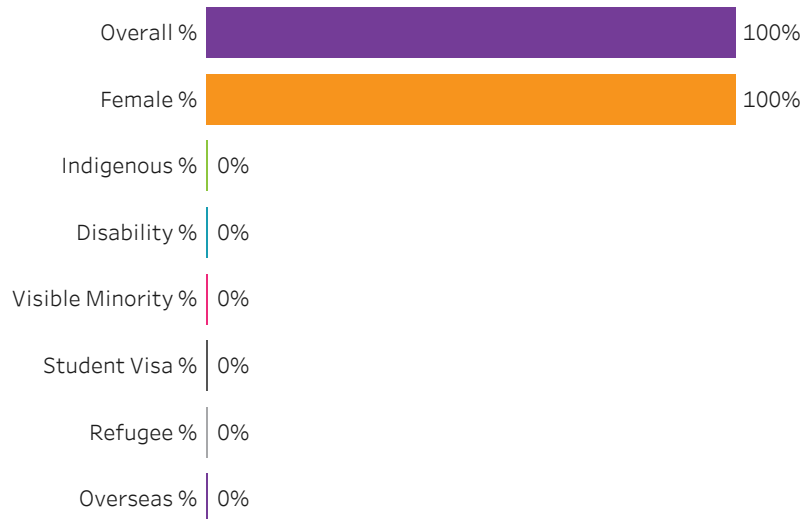

Percent of Program Total

Filters

1. Base or ConEd

☒ Base

2. Change one or more of the selections below to filter the data

Apprenticeship, Basic Ed, or Cert-Dip-Degree

All

Credential

All

Training Location

All

Administering Campus

Regina

[Reset filters](#)