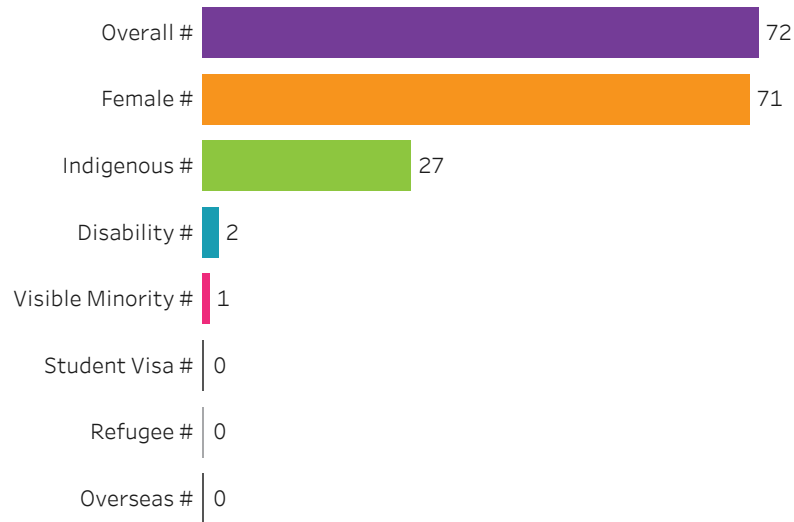

All

Administering Campus

Regina

Reset filters

Program Dashboard: Practical Nursing (DIP) Program - ConEd
Prince Albert Campus

Graduates by Demographic Group

Percent of Program Total

Filters