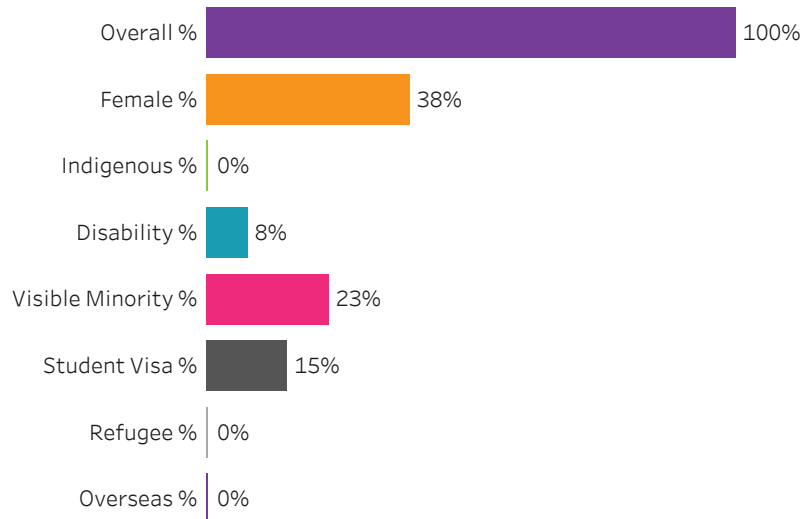

All

[Reset filters](#)

**Program Dashboard: Business Information Systems (DIPC) Program - Base
Moose Jaw Campus**

Graduates by Demographic Group

Percent of Program Total

Filters

1. Base or ConEd

Base