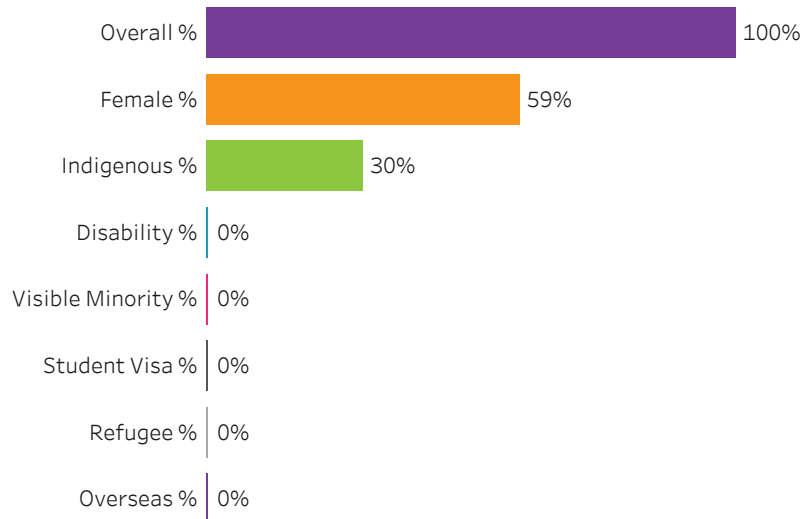

Percent of Program Total

Filters

1. Base or ConEd

☒ Base

2. Change one or more of the selections below to filter the data

Apprenticeship, Basic Ed, or Cert-Dip-Degree

All

Credential

All

Training Location

All

Administering Campus

Prince Albert

[Reset filters](#)