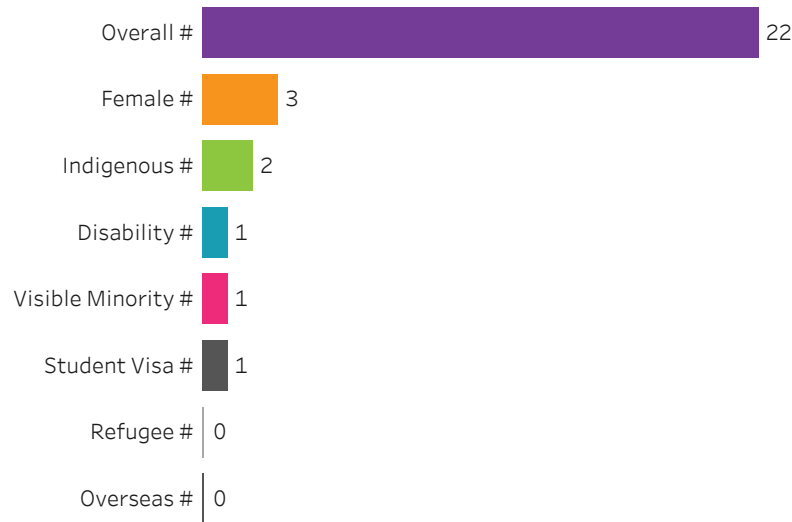

**Program Dashboard: Welding (CERT) Program - Base
Moose Jaw Campus**

Graduates by Demographic Group