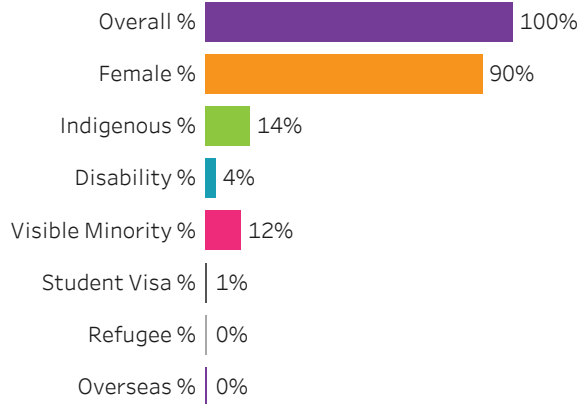

School Dashboard: School of Nursing All Campus

[Clear selection](#) 

Graduates by Demographic Group

Percentage Share

Graduates by Program

Click on a program (name or bar) to navigate to program details

Filters