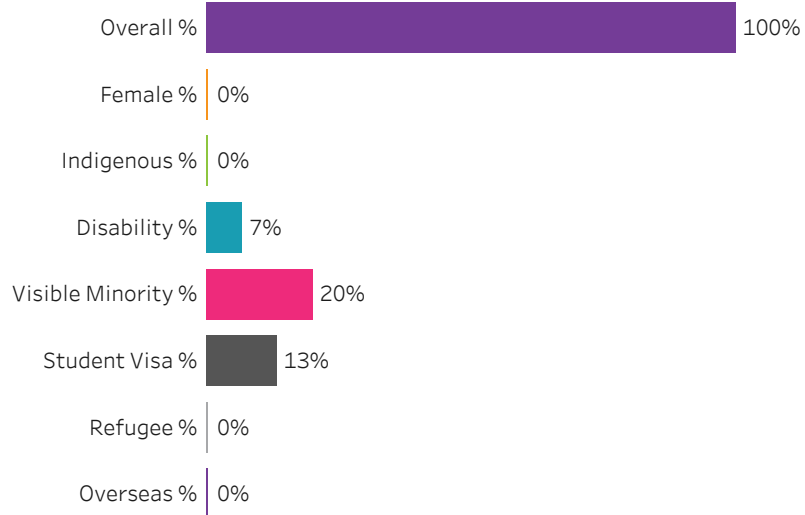

[Reset filters](#)

**Program Dashboard: Building Systems Technician (CERT) Program - Base
Regina Campus**

Graduates by Demographic Group

Percent of Program Total

Filters

1. Base or ConEd

Base

2. Change one or more of the selections below to filter the data