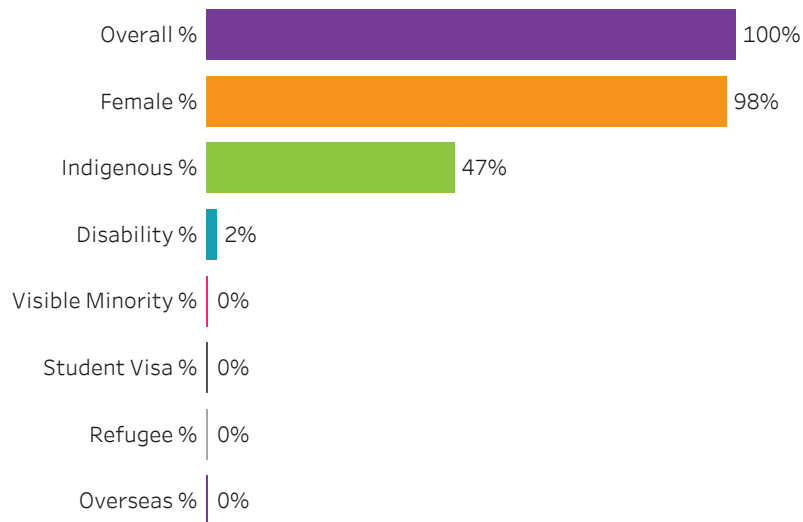

Moose Jaw

Reset filters

Program Dashboard: Office Administration (CERT) Program - ConEd
Prince Albert Campus

Graduates by Demographic Group

Percent of Program Total

Filters

1. Base or ConEd

- Base
- ConEd