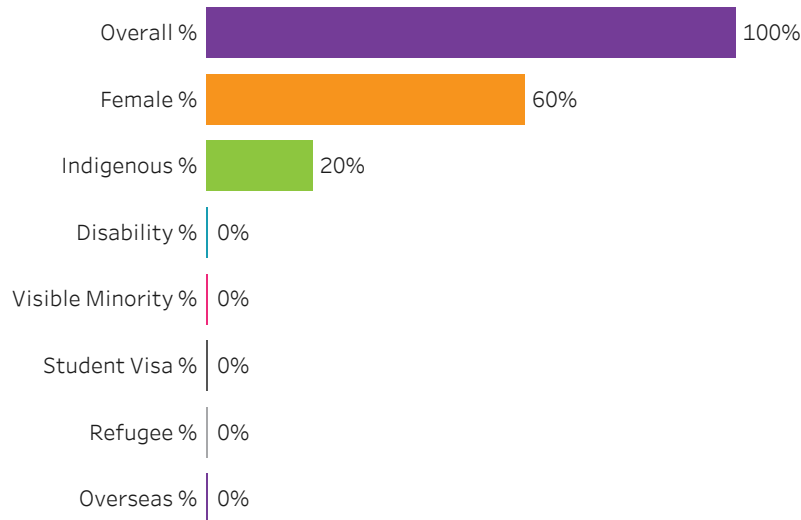

Percent of Program Total

Filters

1. Base or ConEd

☒ Base

2. Change one or more of the selections below to filter the data

Apprenticeship, Basic Ed, or Cert-Dip-Degree

All

Credential

All

Training Location

All

Administering Campus

Prince Albert

[Reset filters](#)