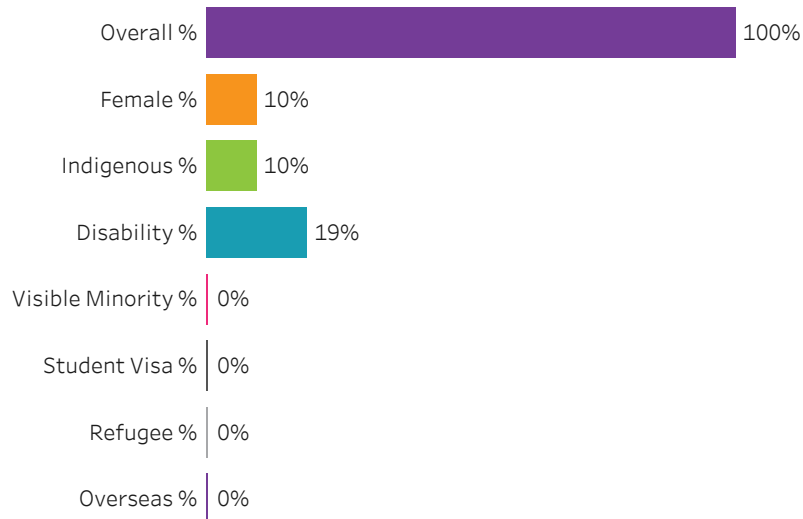

Percent of Program Total

Filters

1. Base or ConEd

☒ Base

2. Change one or more of the selections below to filter the data

Apprenticeship, Basic Ed, or Cert-Dip-Degree

All

Credential

All

Training Location

All

Administering Campus

Regina

[Reset filters](#)