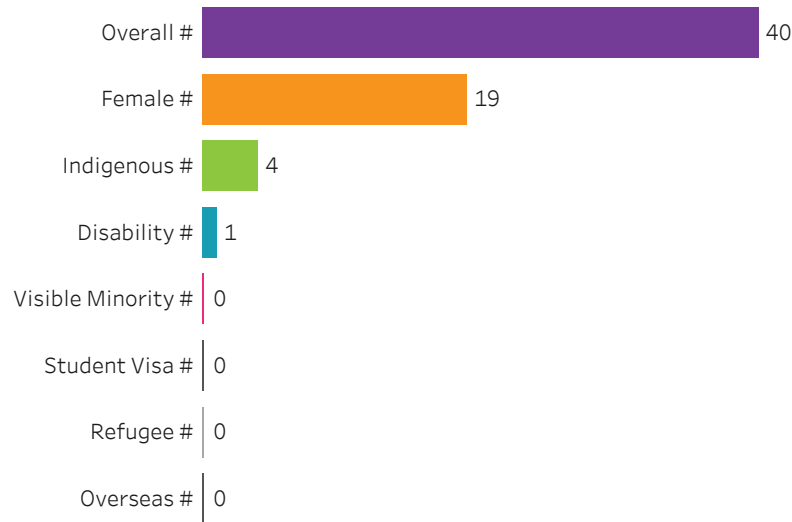

Saskatchewan Polytechnic 2016-17 Census Graduate Statistics

[Click to return to School Dashboard](#)

Program Dashboard: Primary Care Paramedic (CERT) Program - Base Regina Campus

Graduates by Demographic Group