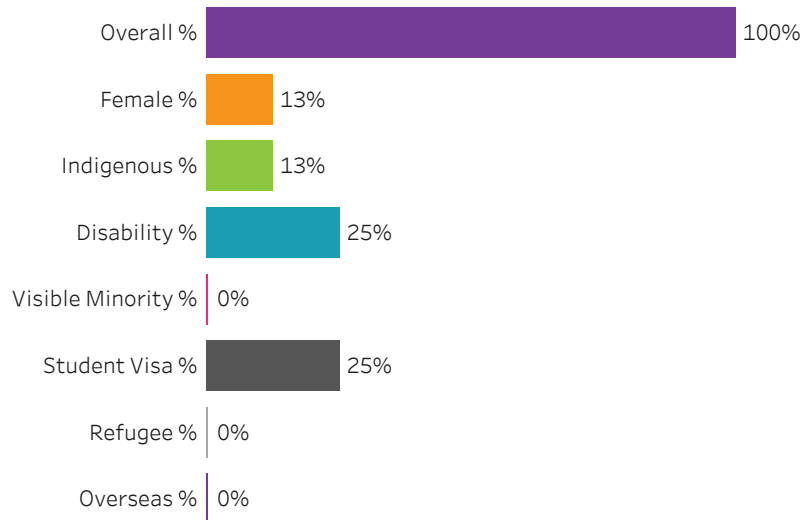

Percent of Program Total

Filters

1. Base or ConEd

☒ Base

2. Change one or more of the selections below to filter the data

Apprenticeship, Basic Ed, or Cert-Dip-Degree

All

Credential

All

Training Location

All

Administering Campus

Regina

Reset filters