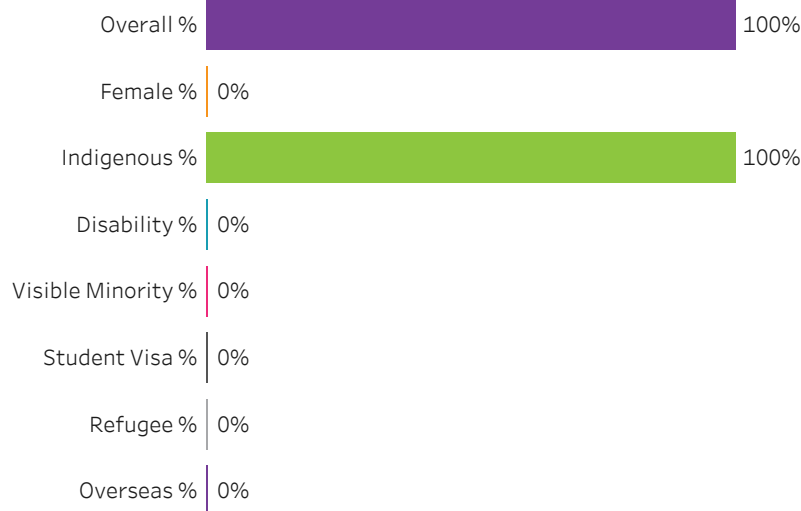

Percent of Program Total

Filters

1. Base or ConEd

☒ ConEd

2. Change one or more of the selections below to filter the data

Apprenticeship, Basic Ed, or Cert-Dip-Degree

All

Credential

All

Training Location

All

Administering Campus
Saskatoon

Reset filters