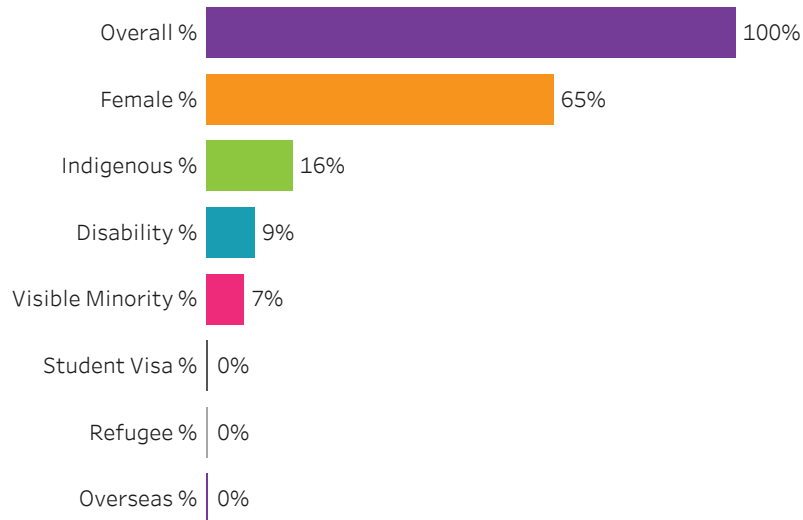

Percent of Program Total

Filters

1. Base or ConEd

☒ Base

2. Change one or more of the selections below to filter the data

Apprenticeship, Basic Ed, or Cert-Dip-Degree

All

Credential

All

Training Location

All

Administering Campus
Saskatoon

[Reset filters](#)