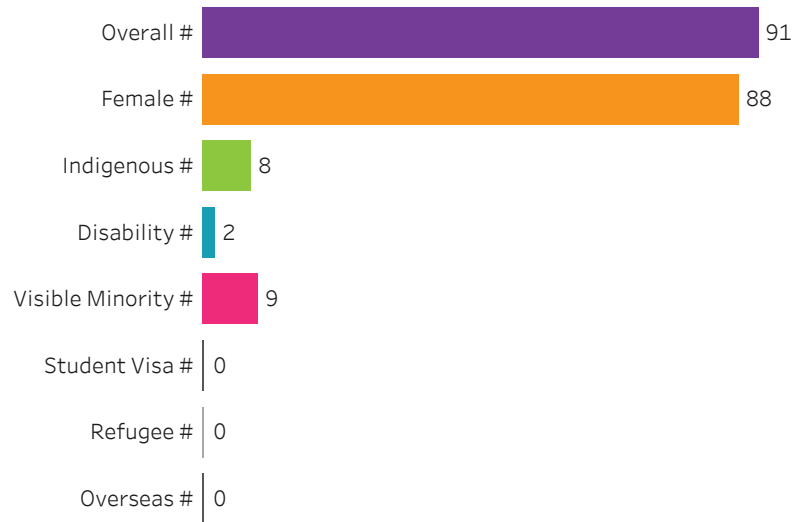

Administering Campus

Prince Albert

Reset filters

**Program Dashboard: Continuing Care Assistant (CERT) Program - ConEd
Regina Campus**

Graduates by Demographic Group

Percent of Program Total

Filters

1. Base or ConEd