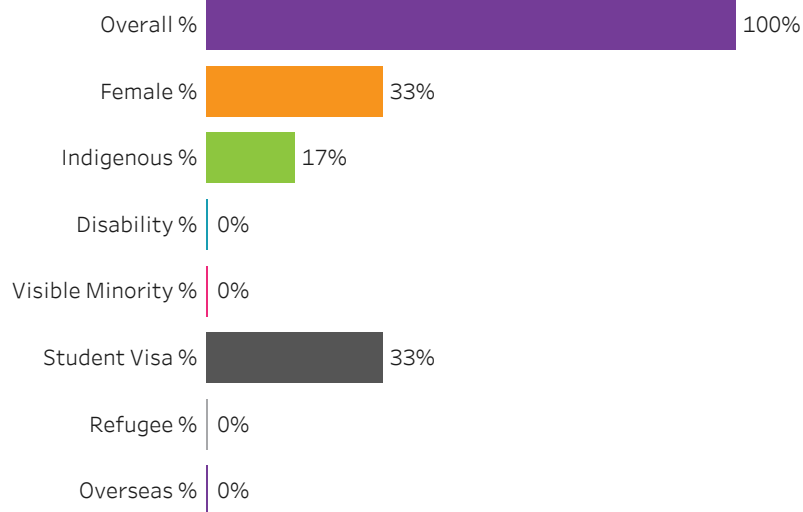

Percent of Program Total

Filters

1. Base or ConEd

☒ Base

2. Change one or more of the selections below to filter the data

Apprenticeship, Basic Ed, or Cert-Dip-Degree
All

Credential
All

Training Location
All

Administering Campus
Moose Jaw

[Reset filters](#)