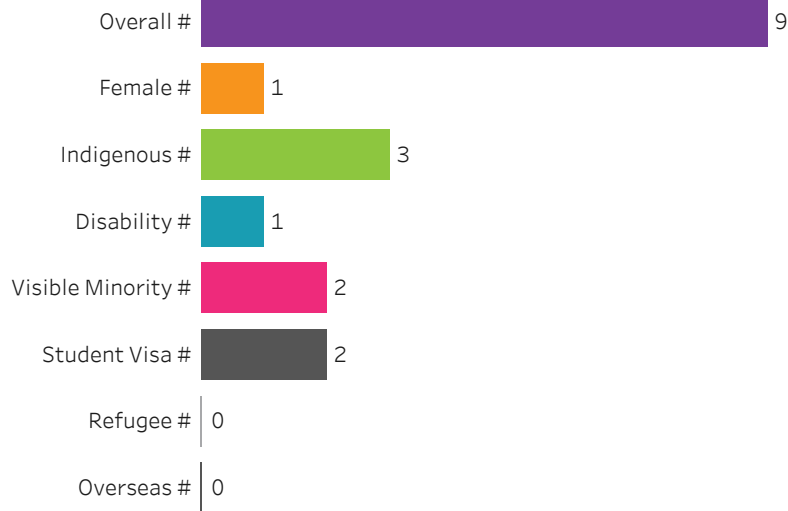

Saskatchewan Polytechnic 2016-17 Census Graduate Statistics

[Click to return to School Dashboard](#)

Program Dashboard: Electronic Systems Engineering (DIP) Program - Base Saskatoon Campus

Graduates by Demographic Group