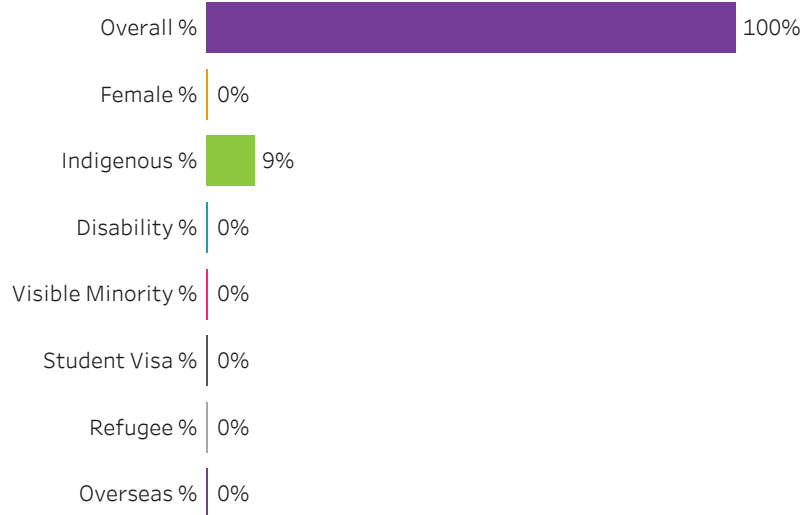

**Program Dashboard: Welding (CERT) Program - ConEd
Moose Jaw Campus**

Graduates by Demographic Group

Percent of Program Total

Filters

1. Base or ConEd

- Base
- ConEd

2. Change one or more of the selections below to filter the data