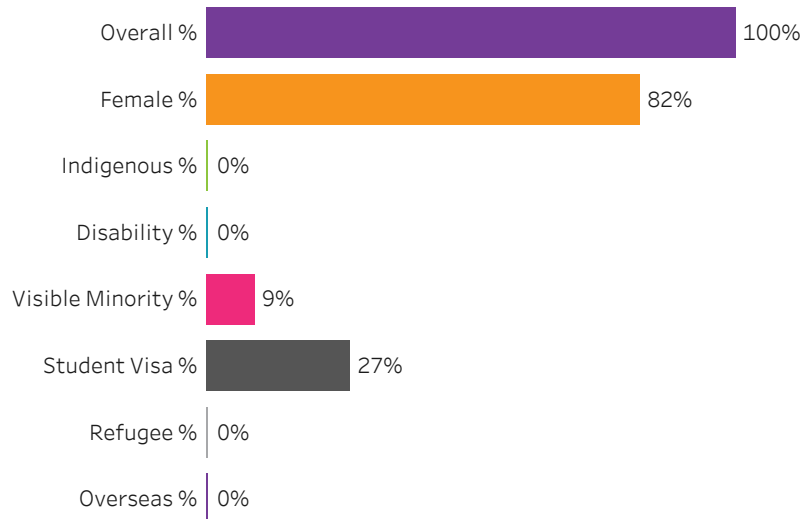

All

Training Location

All

Administering Campus
Saskatoon

Reset filters

**Program Dashboard: Engineering Design/Draft Tech (DIPC) Program - Base
Moose Jaw Campus**

Graduates by Demographic Group

Percent of Program Total