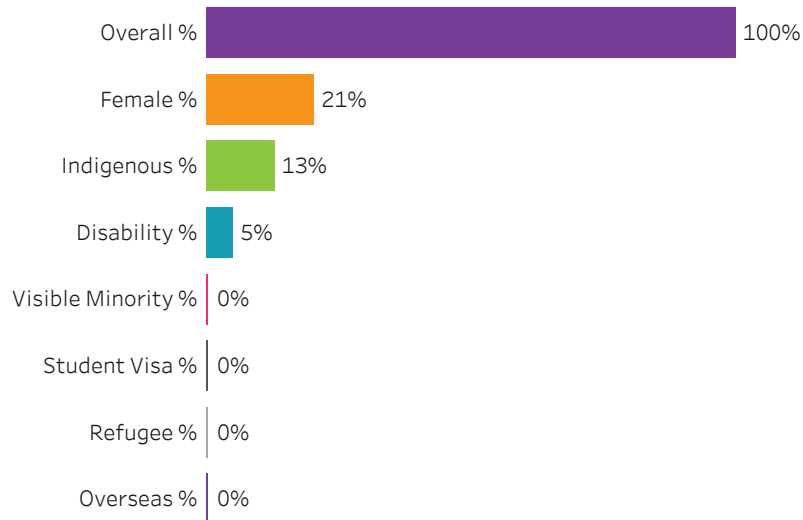

[Reset filters](#)

**Program Dashboard: Electrician (APCERT) Program - Base
Saskatoon Campus**

Graduates by Demographic Group

Percent of Program Total

Filters

1. Base or ConEd

Base

2. Change one or more of the selections below to filter the data