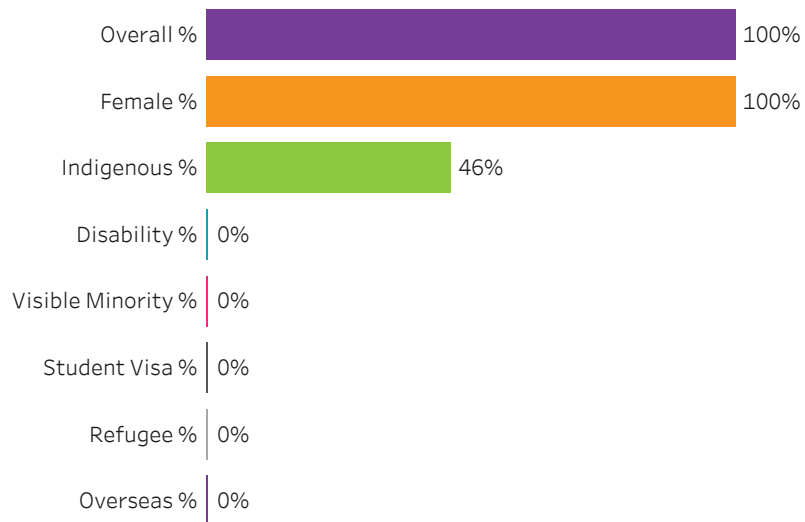

Percent of Program Total

Filters

1. Base or ConEd

- ☒ Base
- ☐ ConEd

2. Change one or more of the selections below to filter the data

Apprenticeship, Basic Ed, or Cert-Dip-Degree

All

Credential

All

Training Location

All

Administering Campus

Prince Albert

Reset filters