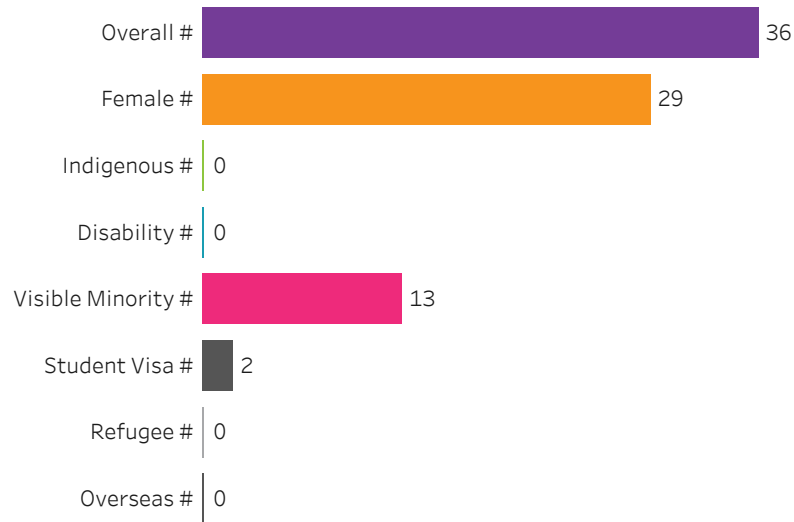

All

Administering Campus

Regina

[Reset filters](#)

**Program Dashboard: International Educated Nurses (APCERT) Program - ConEd
Regina Campus**

Graduates by Demographic Group

Percent of Program Total

Filters