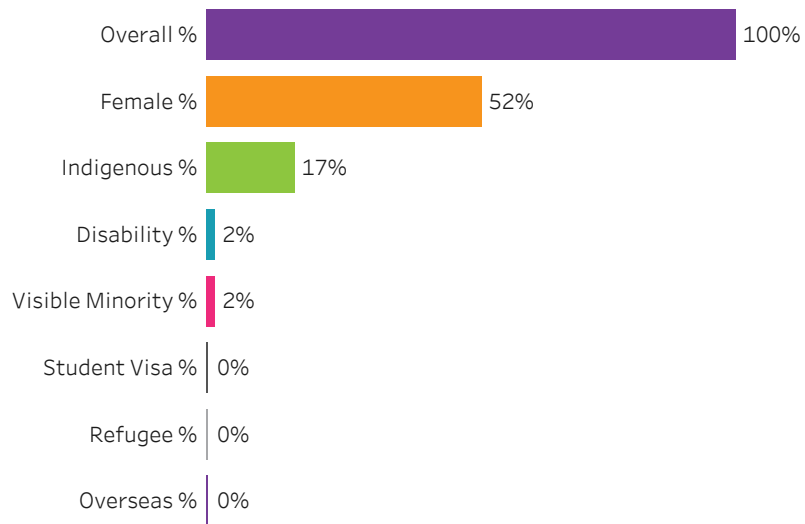

Percent of Program Total

Filters

1. Base or ConEd

☒ Base

2. Change one or more of the selections below to filter the data

Apprenticeship, Basic Ed, or Cert-Dip-Degree
All

Credential
All

Training Location
All

Administering Campus
Saskatoon

Reset filters