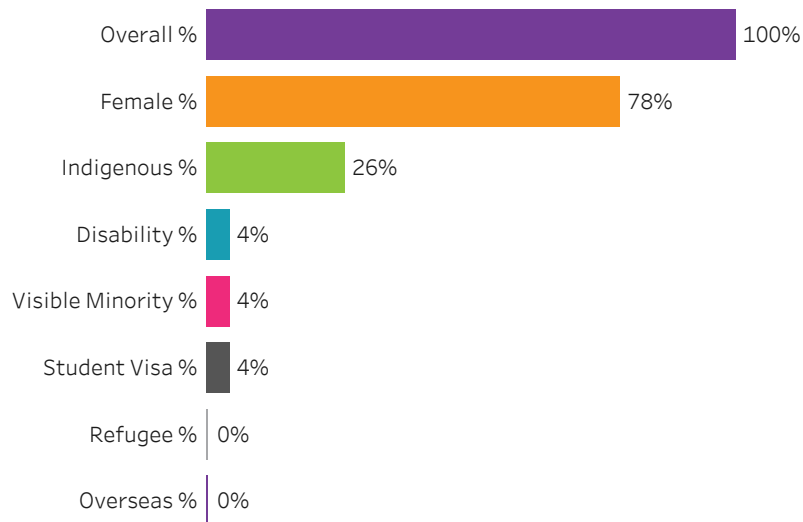

Percent of Program Total

Filters

1. Base or ConEd

- ☒ Base
- ☐ ConEd

2. Change one or more of the selections below to filter the data

Apprenticeship, Basic Ed, or Cert-Dip-Degree
All

Credential
All

Training Location
All

Administering Campus
Saskatoon

[Reset filters](#)