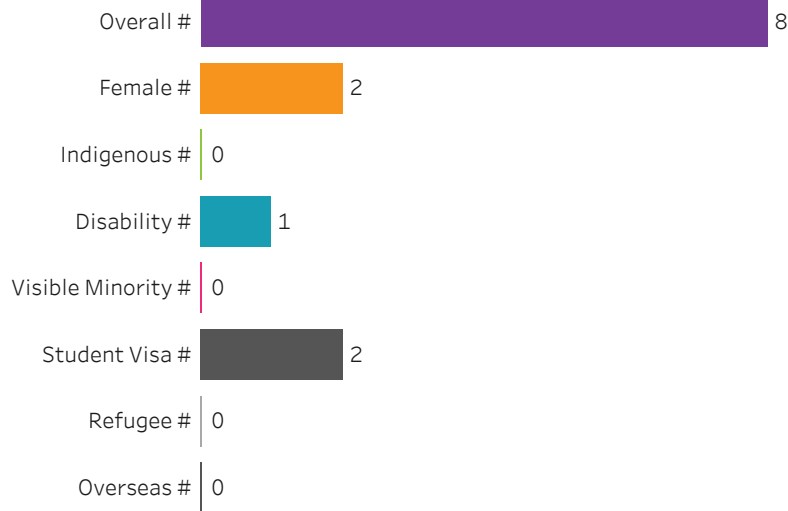

Program Dashboard: Geomatics/Surveying Eng. Tech. (DIPC) Program - Base Moose Jaw Campus

Graduates by Demographic Group

Percent of Program Total

Filters

1. Base or ConEd

Base

2. Change one or more of the selections below to filter the data