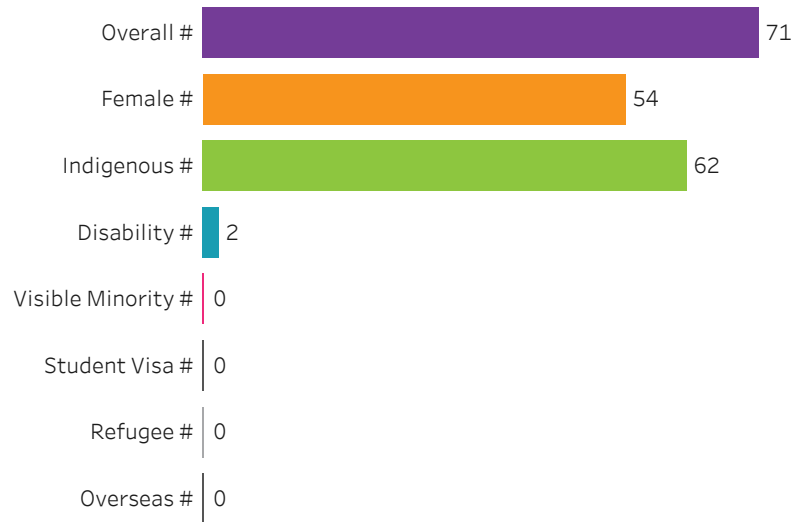

Program Dashboard: Food Service Cook (APCERT) Program - ConEd
Prince Albert Campus

Graduates by Demographic Group