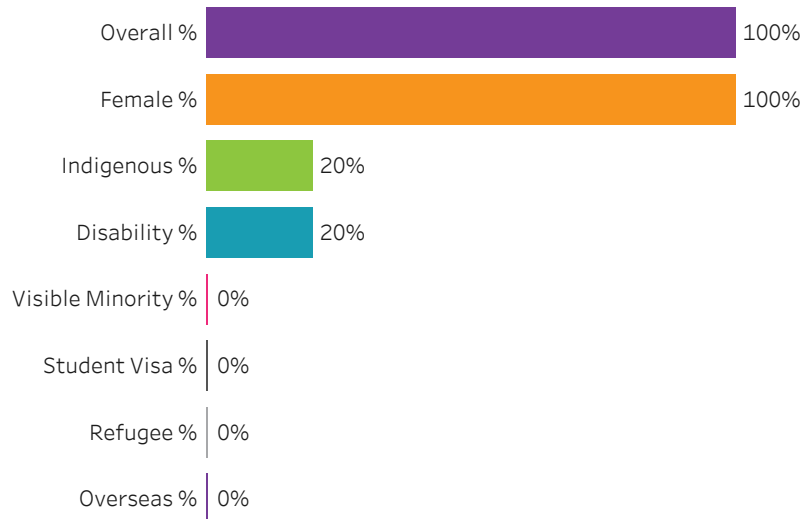

Program Dashboard: Funeral Service (CERT) Program - ConEd Saskatoon Campus

Graduates by Demographic Group

Percent of Program Total

Filters

1. Base or ConEd

ConEd

2. Change one or more of the selections below to filter the data