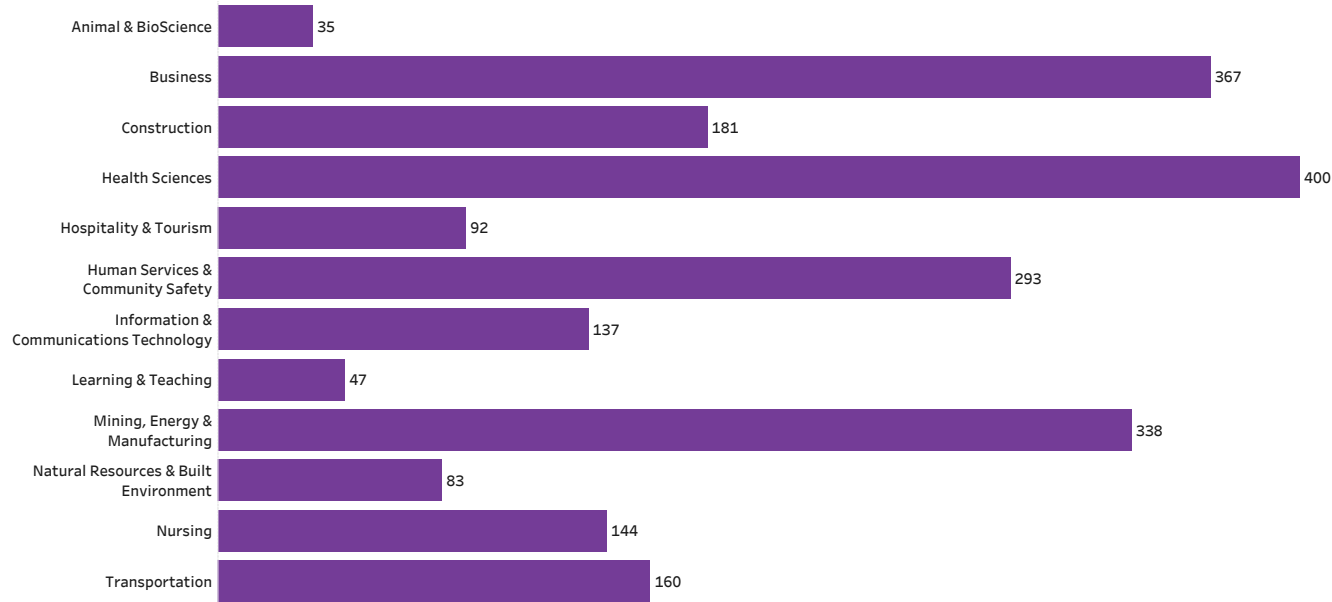

Saskatchewan Polytechnic 2016-17 Census Graduate Statistics
Summary Dashboard

Clear selection

Total Program Graduates: 2,277

Graduates by School Click on a school (name or bar) to navigate to details for that school

All Campus - Base

Filters

1. Choose Base or ConEd

- ☒ Base
- ☐ ConEd

2. Change one or more of the selections below to filter the data

Apprenticeship, Basic Ed,
or Cert-Dip-Degree

All

Credential

All

Training Location

All

Administering Campus

All

Reset filters