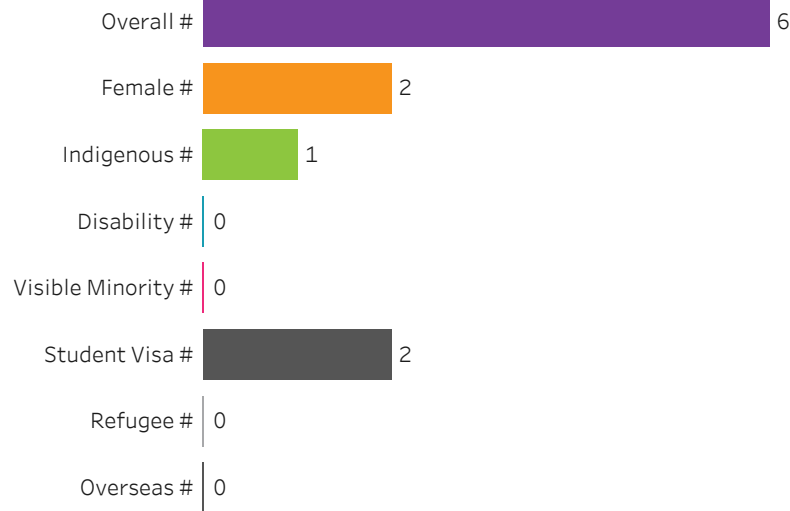

Saskatchewan Polytechnic 2016-17 Census Graduate Statistics

[Click to return to School Dashboard](#)

Program Dashboard: Civil Engineering Technologies (DIPC) Program - Base Moose Jaw Campus

Graduates by Demographic Group