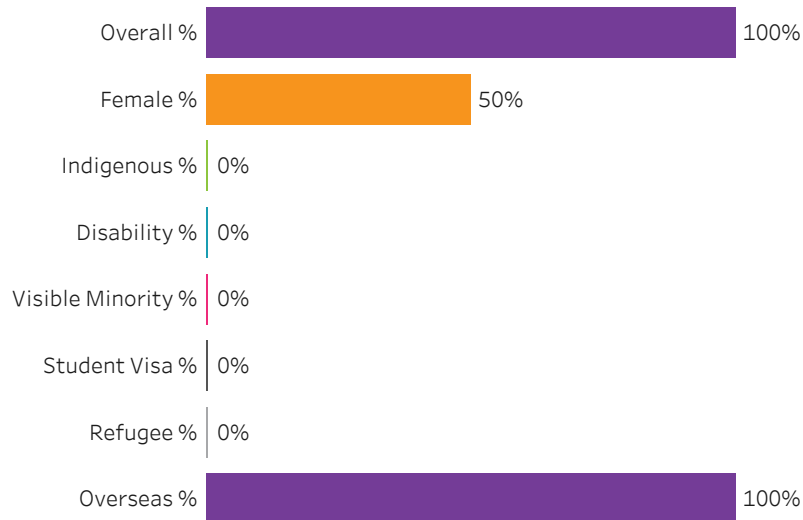

Percent of Program Total

Filters

1. Base or ConEd

☒ Base

2. Change one or more of the selections below to filter the data

Apprenticeship, Basic Ed, or Cert-Dip-Degree

All

Credential

All

Training Location

All

Administering Campus

Moose Jaw

Reset filters