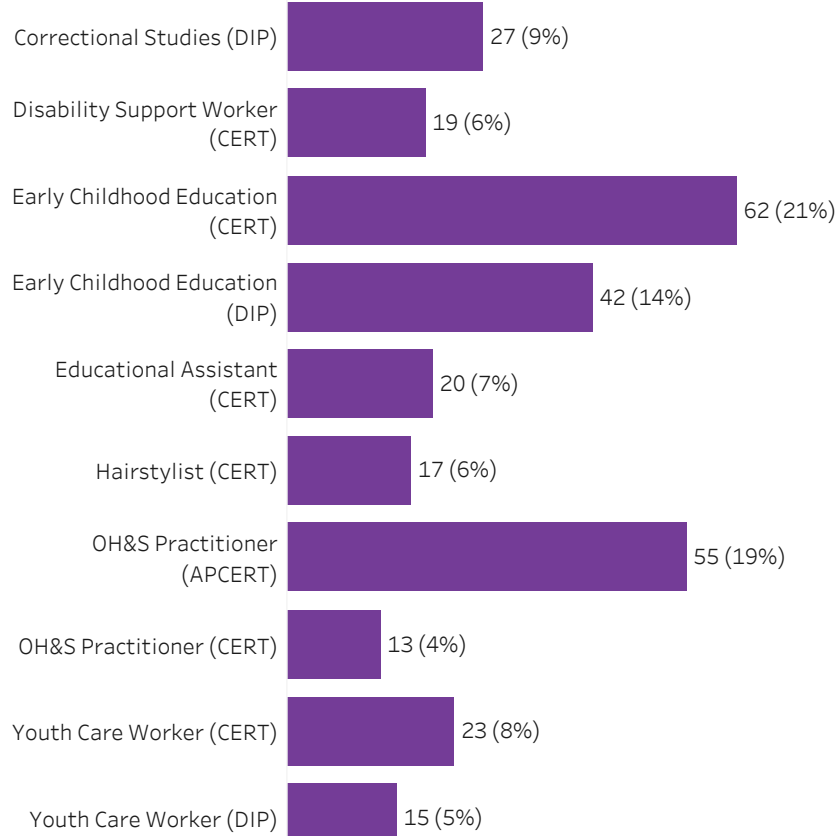

[Click to return to Summary Dashboard](#)

[Clear selection](#)

Graduates by Demographic Group

Percentage Share

Graduates by Program

Click on a program (name or bar) to navigate to program details

Filters

1. Choose Base or ConEd