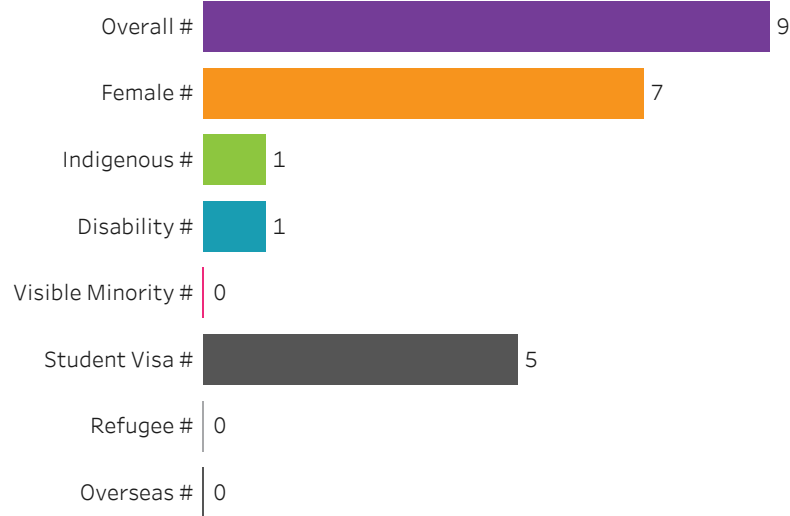

**Program Dashboard: Food and Nutrition Management (DIP) Program - Base
Saskatoon Campus**

Graduates by Demographic Group