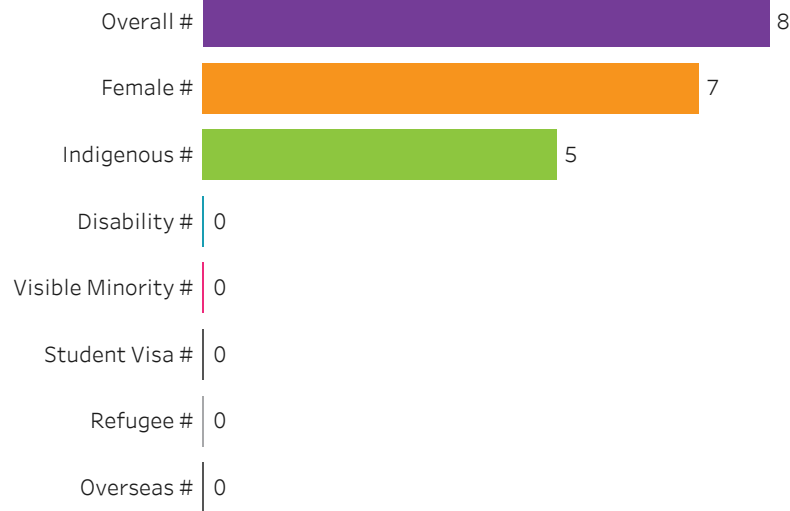

Regina

Reset filters

**Program Dashboard: Aboriginal Policing Prep (CERT) Program - ConEd
Saskatoon Campus**

Graduates by Demographic Group

Percent of Program Total

Filters

1. Base or ConEd

ConEd