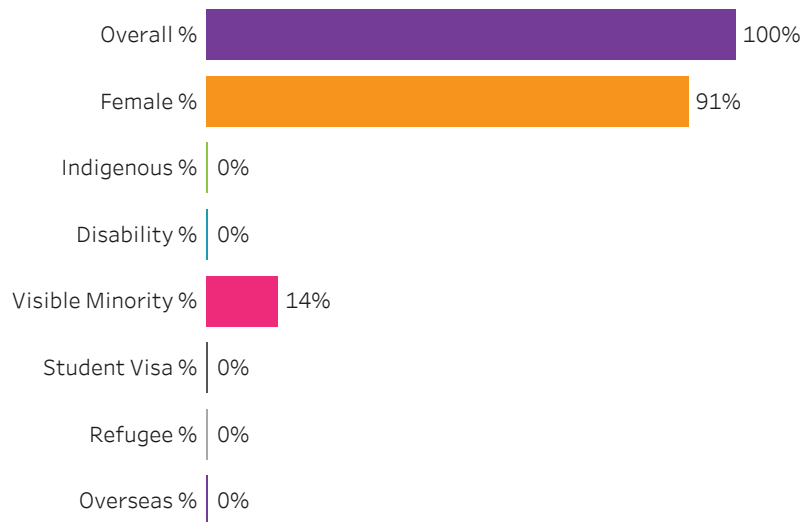

Reset filters

**Program Dashboard: Perioperative Nursing/RN (ACERT) Program - Base
Regina Campus**

Graduates by Demographic Group

Percent of Program Total

Filters

1. Base or ConEd

- Base
- ConEd

2. Change one or more of the selections below to filter the data