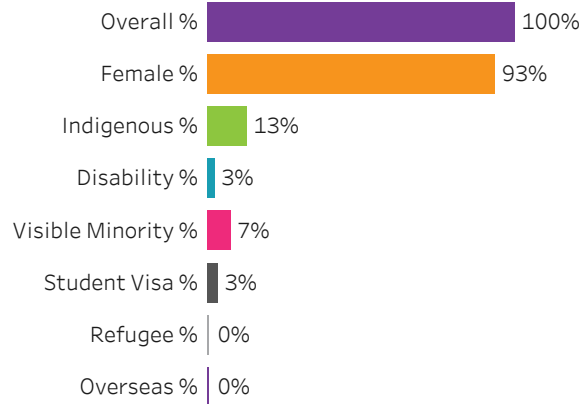

[Click to return to Summary Dashboard](#) 

[Clear selection](#) 

Graduates by Demographic Group

Percentage Share

Graduates by Program

Click on a program (name or bar) to navigate to program details

Filters

1. Choose Base or ConEd