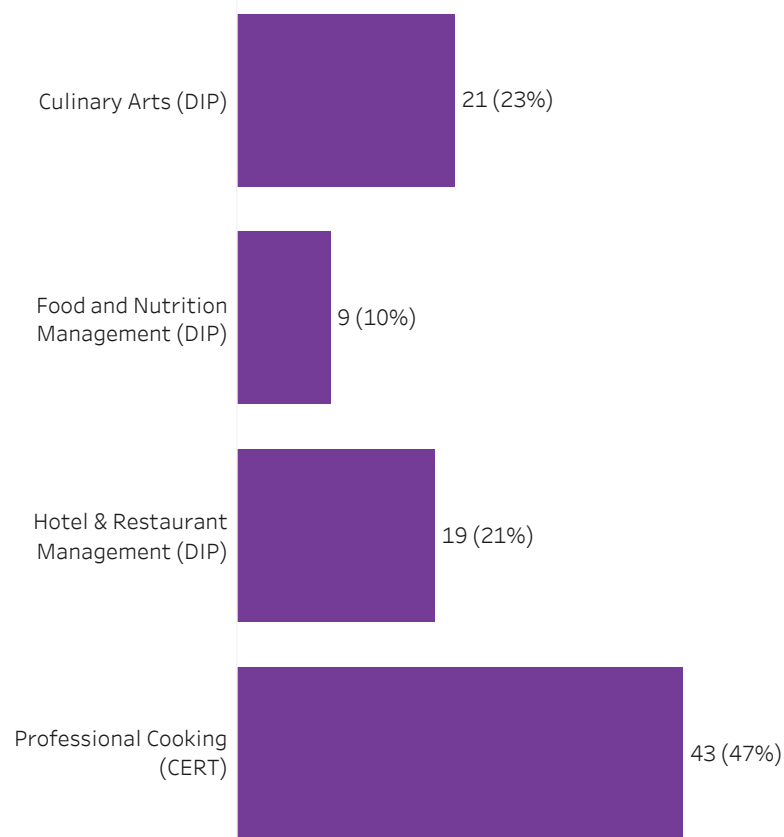

Graduates by Program

Click on a program (name or bar) to navigate to program details

Filters

1. Choose Base or ConEd

- ☒ Base
- ☐ ConEd

2. Change one or more of the selections below to filter the data

Apprenticeship, Basic Ed, or Cert-Dip-Degree

All

Credential

All

Training Location

All

Administering Campus

All

[Reset filters](#)