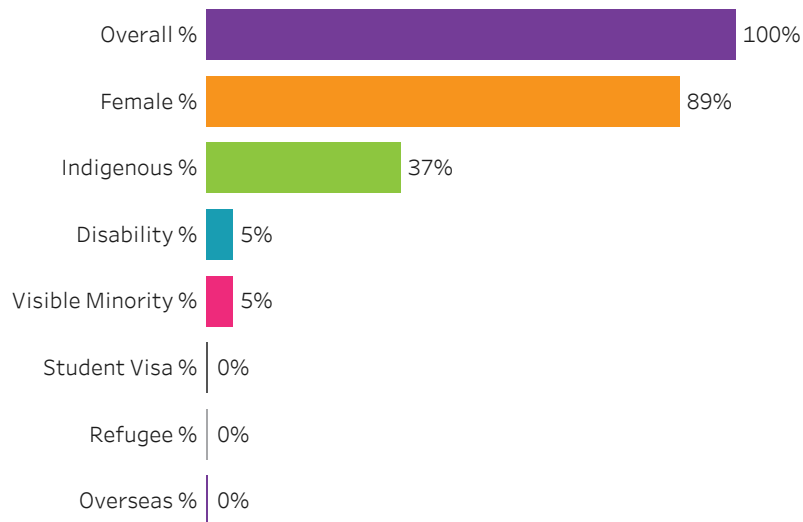

Program Dashboard: Youth Care Worker (CERT) Program - ConEd Regina Campus

Graduates by Demographic Group

Percent of Program Total

Filters

1. Base or ConEd

ConEd

2. Change one or more of the selections below to filter the data