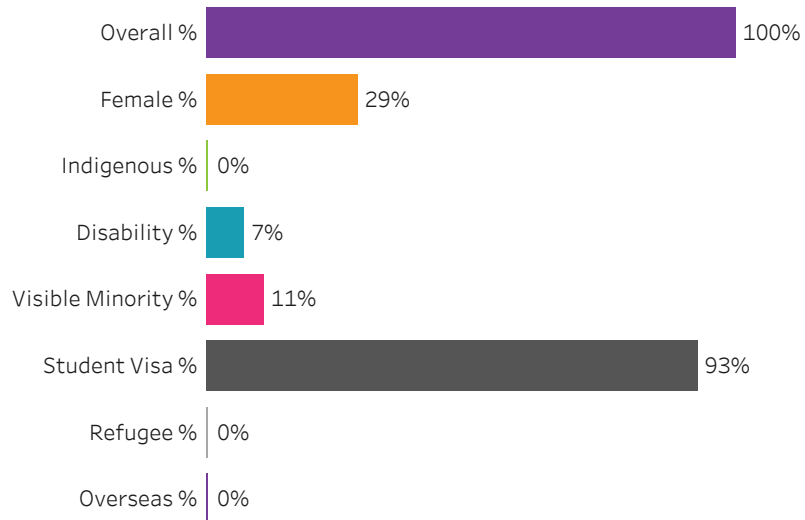

Administering Campus
Moose Jaw

[Reset filters](#)

**Program Dashboard: Business Management (PGCERT) Program - Base
Moose Jaw Campus**

Graduates by Demographic Group

Percent of Program Total

Filters

1. Base or ConEd