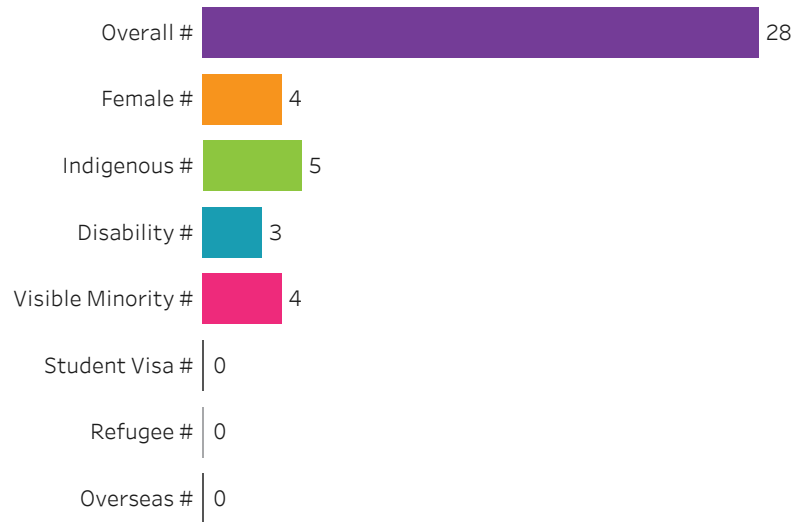

Training Location

All

Administering Campus

Moose Jaw

Reset filters

**Program Dashboard: Automotive Service Technician (CERT) Program - Base
Saskatoon Campus**

Graduates by Demographic Group

Percent of Program Total