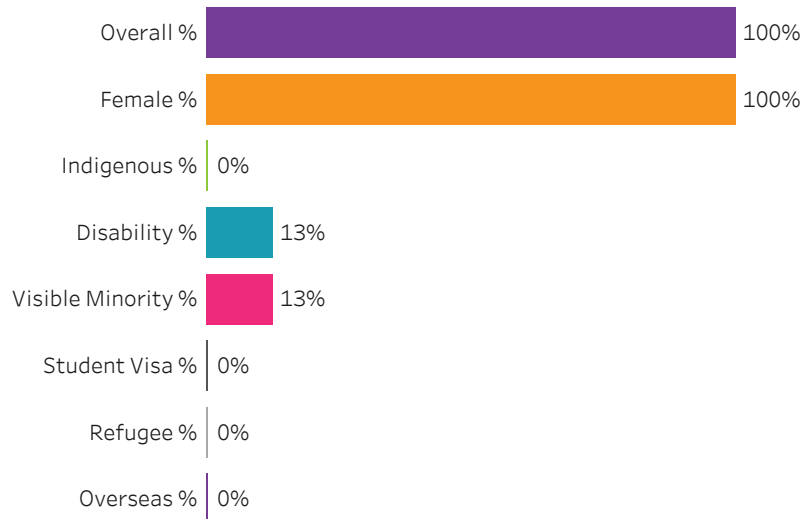

Percent of Program Total

Filters

1. Base or ConEd

- ☐ Base
- ☒ ConEd

2. Change one or more of the selections below to filter the data

Apprenticeship, Basic Ed, or Cert-Dip-Degree

All

Credential

All

Training Location

All

Administering Campus

Saskatoon

Reset filters