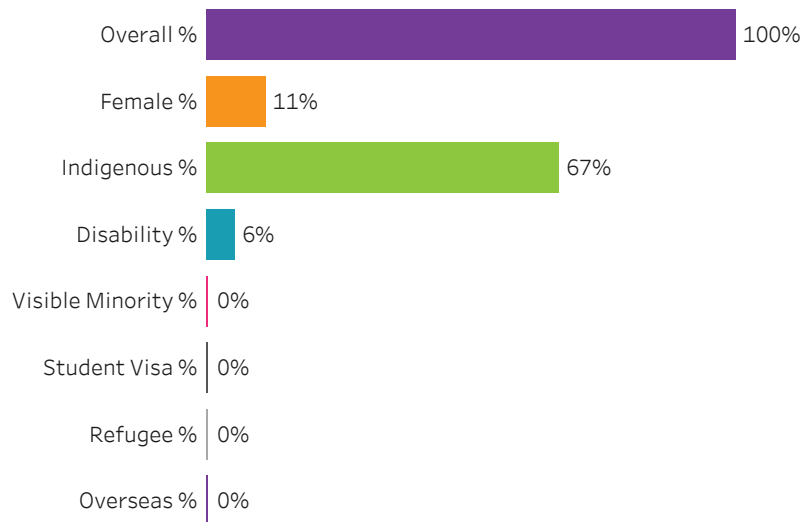

Percent of Program Total

Filters

1. Base or ConEd

- ☒ Base
- ☐ ConEd

2. Change one or more of the selections below to filter the data

Apprenticeship, Basic Ed, or Cert-Dip-Degree
All

Credential
All

Training Location
All

Administering Campus
Prince Albert

[Reset filters](#)