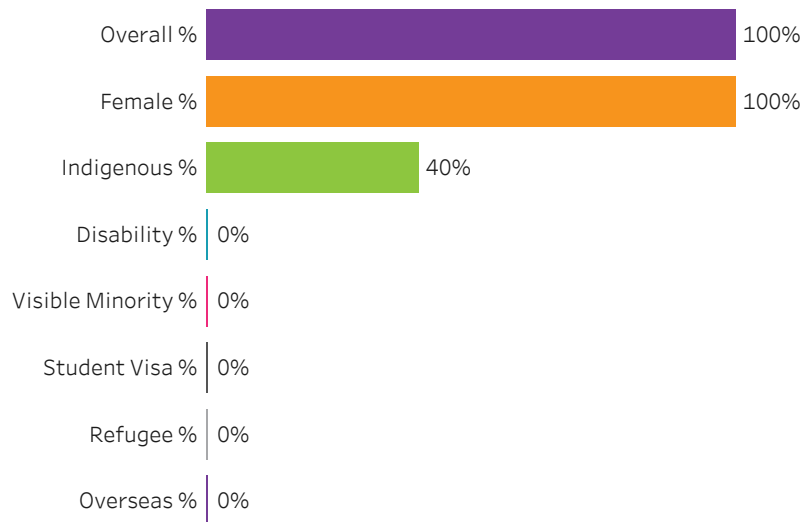

Reset filters

**Program Dashboard: Medical Radiologic Technology (DIP) Program - Base
Saskatoon Campus**

Graduates by Demographic Group

Percent of Program Total

Filters

1. Base or ConEd

Base

2. Change one or more of the selections below to filter the data