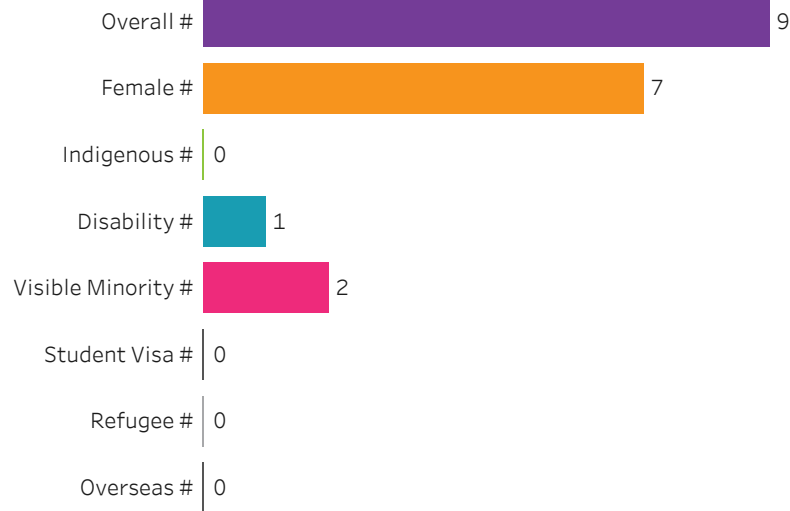

Saskatchewan Polytechnic 2016-17 Census Graduate Statistics

[Click to return to School Dashboard](#)

Program Dashboard: Pharmacy Technician (CERT) Program - Base Saskatoon Campus

Graduates by Demographic Group