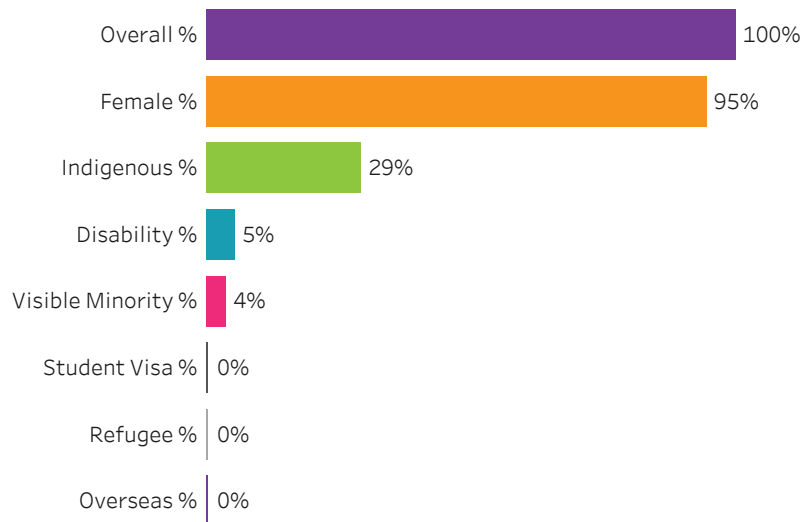

All

Administering Campus

Prince Albert

Reset filters 

**Program Dashboard: Practical Nursing (DIP) Program - ConEd
Regina Campus**

Graduates by Demographic Group

Percent of Program Total

Filters