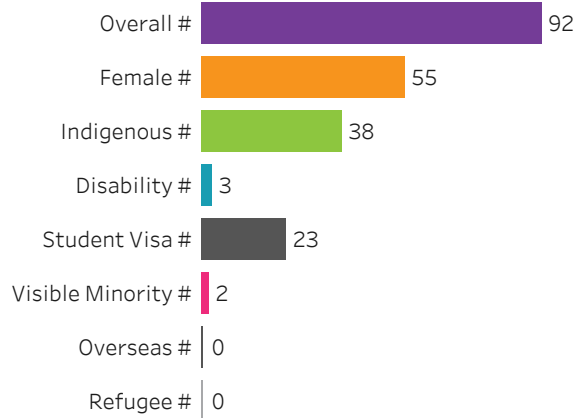

Saskatchewan Polytechnic 2016-17 Census Graduate Statistics

School Dashboard: School of Hospitality & Tourism All Campus

[Click to return to Summary Dashboard](#)

[Clear selection](#)

Graduates by Demographic Group