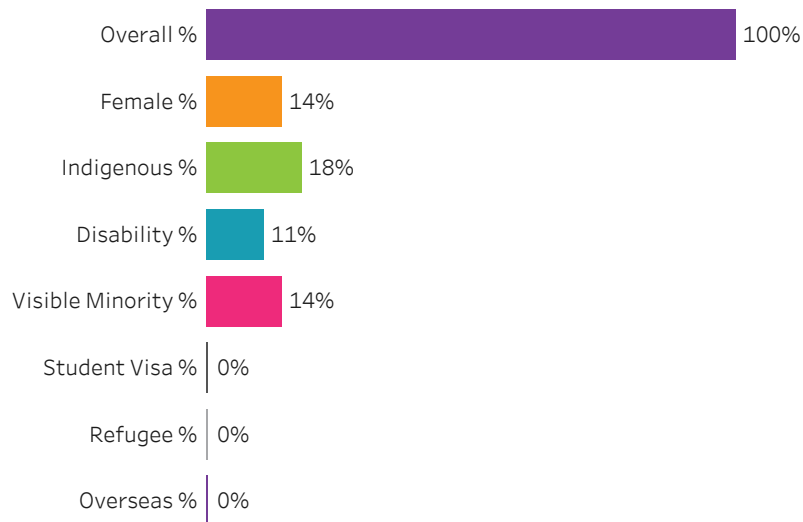

Training Location

All

Administering Campus

Moose Jaw

Reset filters

**Program Dashboard: Automotive Service Technician (CERT) Program - Base
Saskatoon Campus**

Graduates by Demographic Group

Percent of Program Total