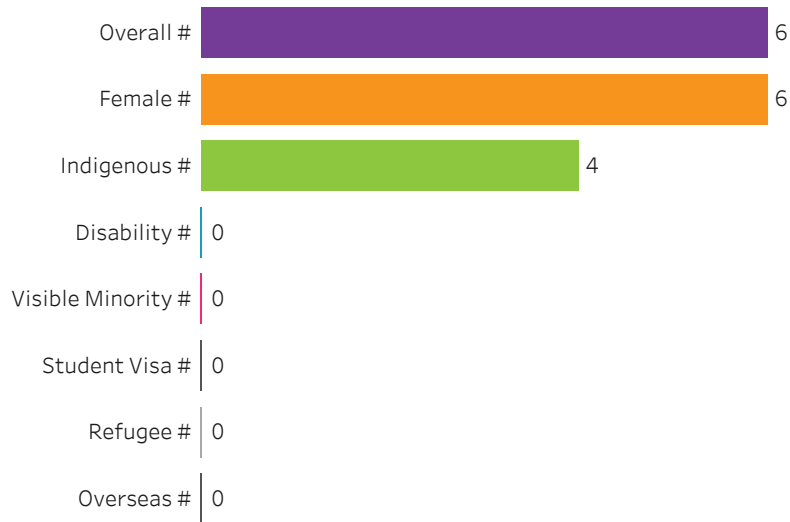

All

Training Location

All

Administering Campus

Saskatoon

Reset filters

Program Dashboard: Esthetician (CERT) Program - ConEd
Prince Albert Campus

Graduates by Demographic Group