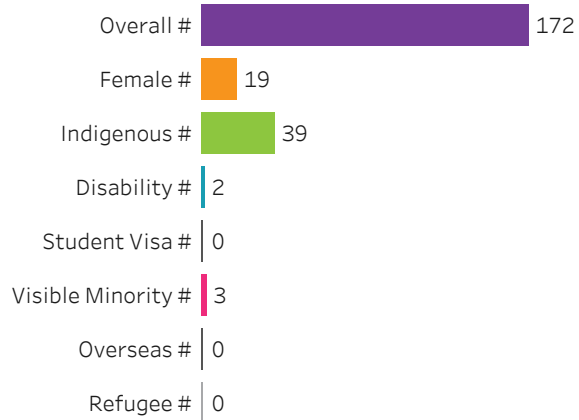

[Click to return to Summary Dashboard](#) 

[Clear selection](#) 

Graduates by Demographic Group

Percentage Share

Graduates by Program

Click on a program (name or bar) to navigate to program details

Filters

1. Choose Base or ConEd