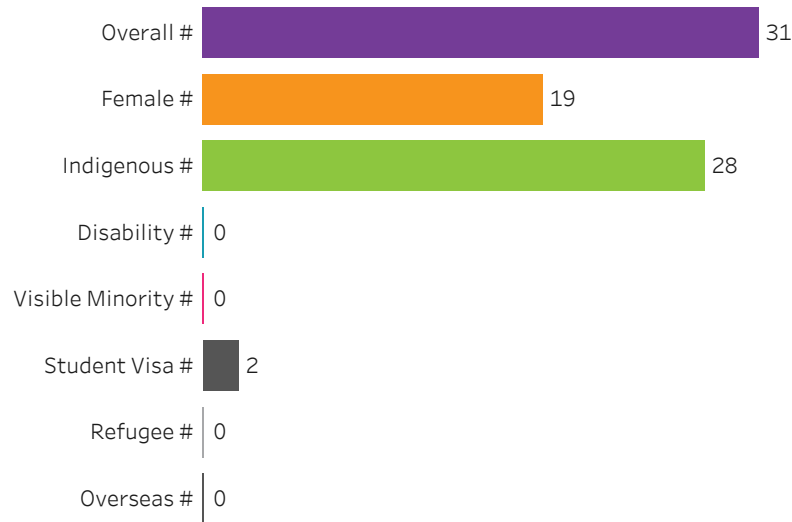

[Reset filters](#)

Saskatchewan Polytechnic 2016-17 Census Graduate Statistics

[Click to return to School Dashboard](#)

Program Dashboard: Professional Cooking (CERT) Program - Base Prince Albert Campus

Graduates by Demographic Group