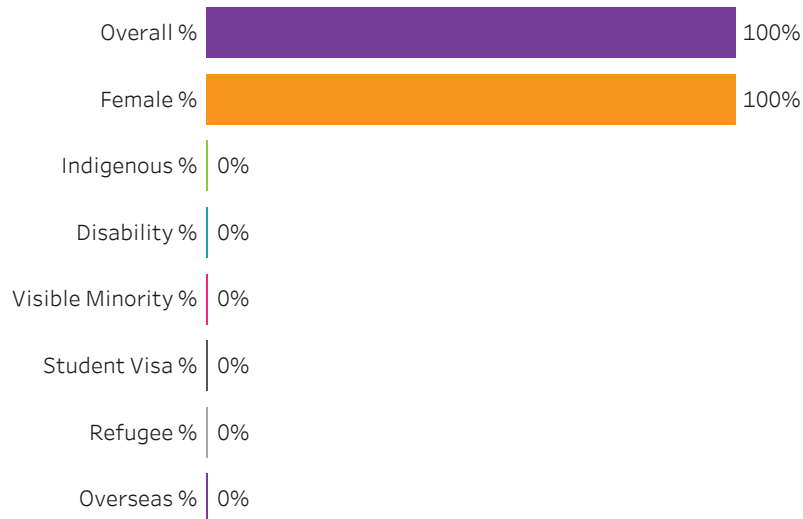

Reset filters

Program Dashboard: Early Childhood Education (CERT) Program - ConEd
Regina Campus

Graduates by Demographic Group

Percent of Program Total

Filters

1. Base or ConEd

- Base
- ConEd

2. Change one or more of the selections below to filter the data