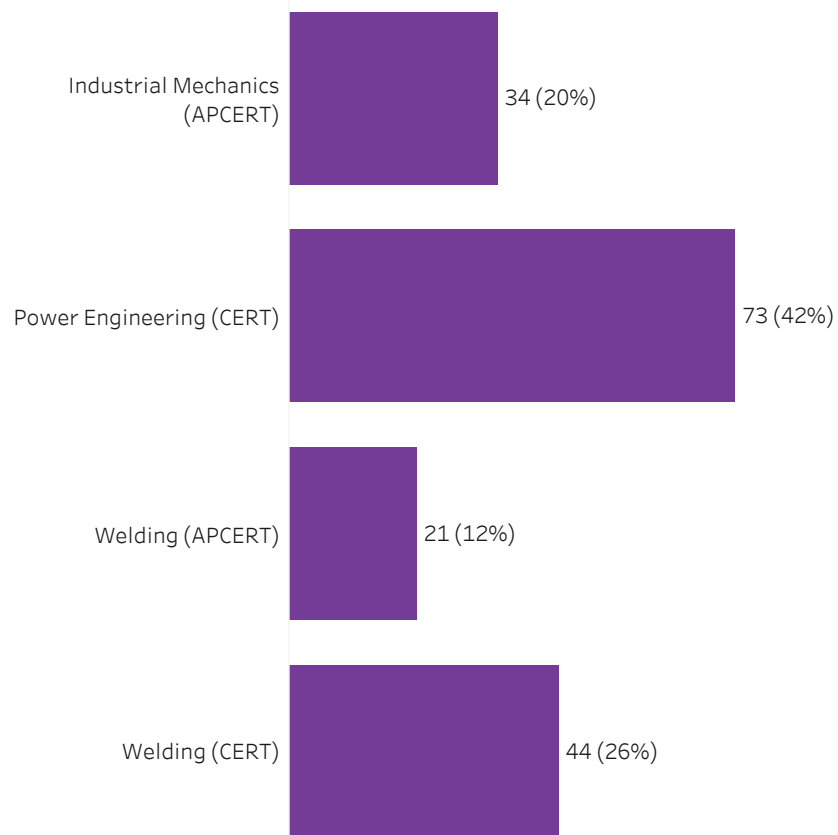

[Click to return to Summary Dashboard](#) 

[Clear selection](#) 

Graduates by Demographic Group

Percentage Share

Graduates by Program

Click on a program (name or bar) to navigate to program details

Filters

1. Choose Base or ConEd