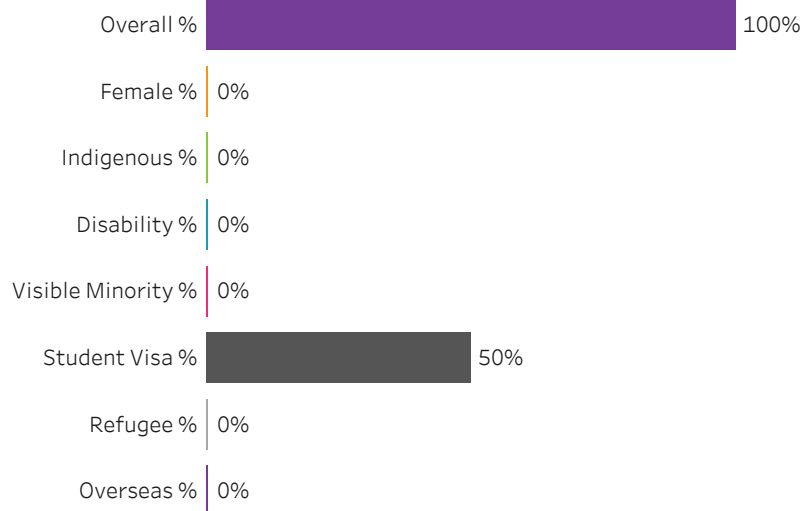

[Reset filters](#)

**Program Dashboard: Water Resources Engineering (DIPC) Program - Base
Moose Jaw Campus**

Graduates by Demographic Group

Percent of Program Total

Filters

1. Base or ConEd

Base

2. Change one or more of the selections below to filter the data