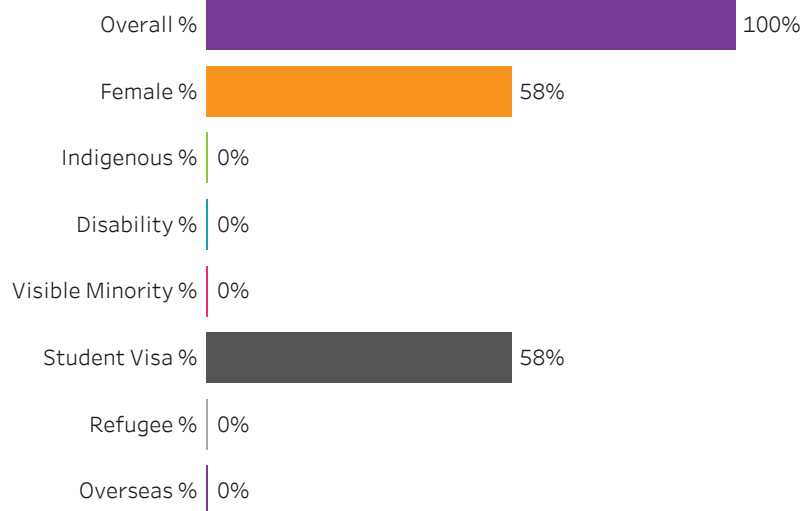

[Click to return to School Dashboard](#)

Program Dashboard: Disability Support Worker (CERT) Program - Base Saskatoon Campus

Graduates by Demographic Group

Percent of Program Total

Filters

1. Base or ConEd