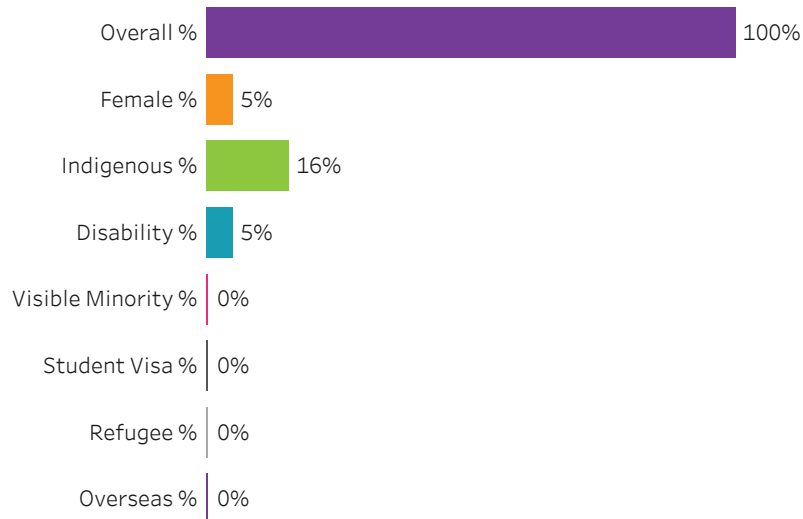

Percent of Program Total

Filters

1. Base or ConEd

- ☒ Base
- ☐ ConEd

2. Change one or more of the selections below to filter the data

Apprenticeship, Basic Ed, or Cert-Dip-Degree

All

Credential

All

Training Location

All

Administering Campus

Moose Jaw

Reset filters