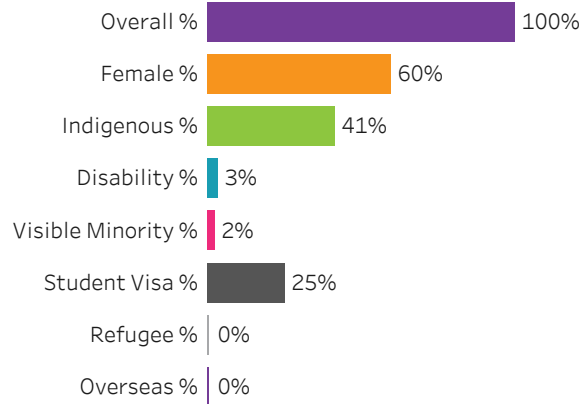

Percentage Share