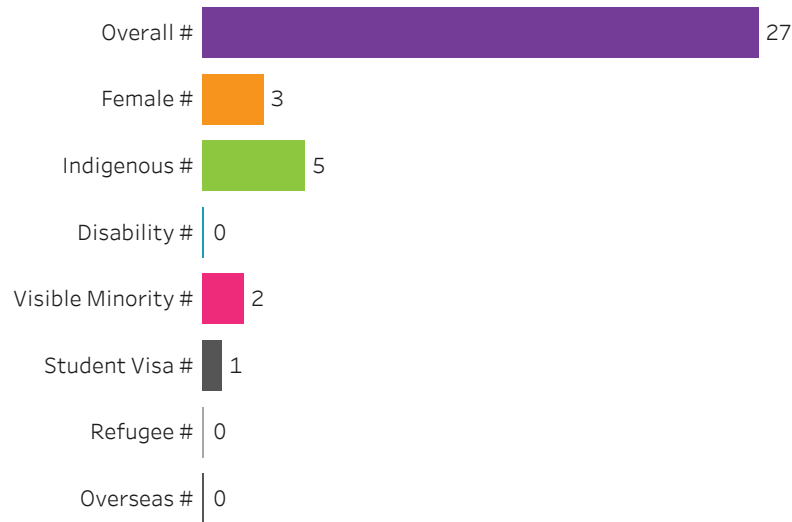

Saskatchewan Polytechnic 2016-17 Census Graduate Statistics

[Click to return to School Dashboard](#)

Program Dashboard: Computer Systems Technology (DIP) Program - Base Saskatoon Campus

Graduates by Demographic Group