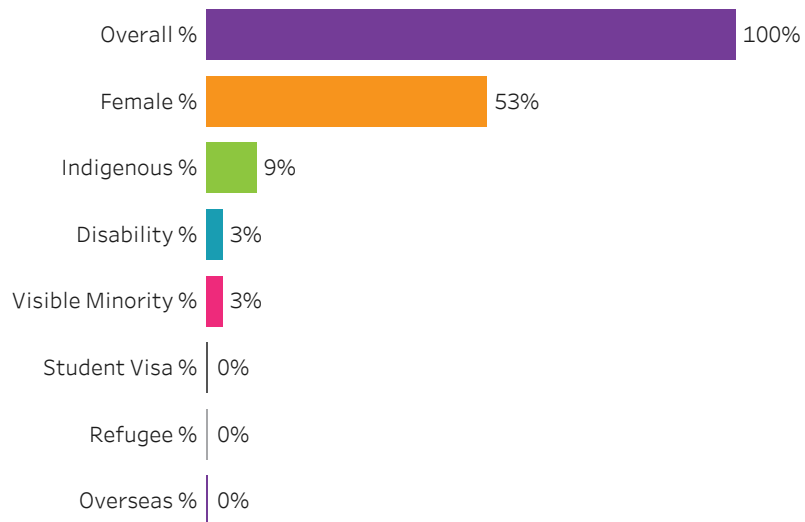

[Reset filters](#)

**Program Dashboard: Architectural Technologies (DIPC) Program - Base
Moose Jaw Campus**

Graduates by Demographic Group

Percent of Program Total

Filters

1. Base or ConEd

Base

2. Change one or more of the selections below to filter the data