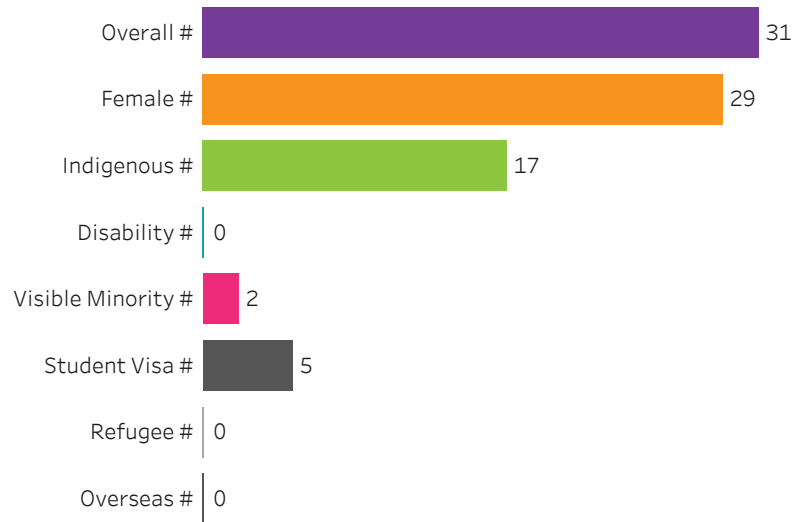

All

Training Location

All

Administering Campus
Saskatoon

[Reset filters](#)

**Program Dashboard: Continuing Care Assistant (CERT) Program - Base
Prince Albert Campus**

Graduates by Demographic Group

Percent of Program Total