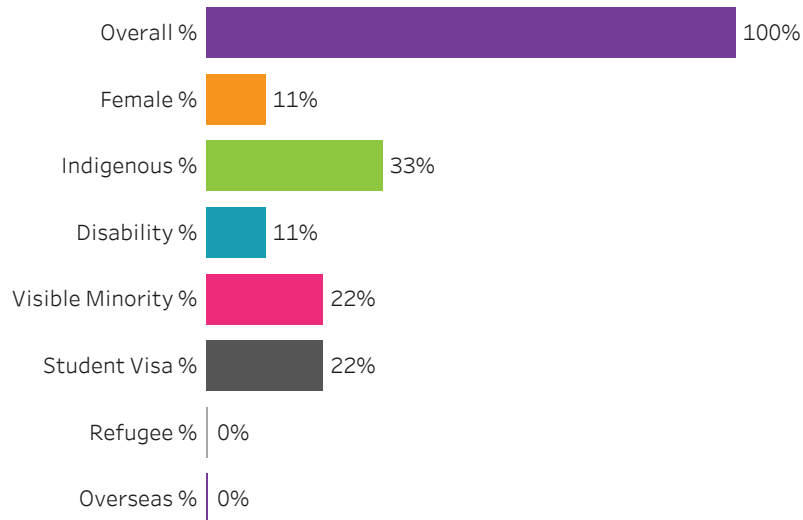

Percent of Program Total

Filters

1. Base or ConEd

☒ Base

2. Change one or more of the selections below to filter the data

Apprenticeship, Basic Ed, or Cert-Dip-Degree

All

Credential

All

Training Location

All

Administering Campus

Saskatoon

[Reset filters](#)