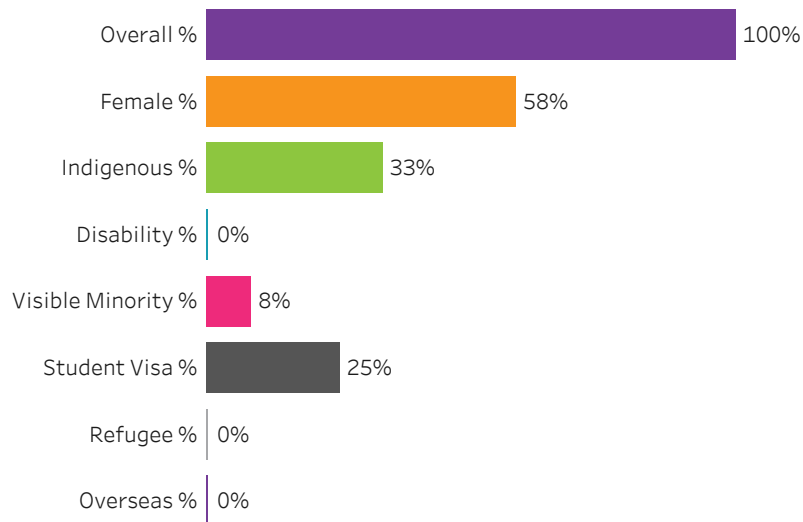

[Reset filters](#)

**Program Dashboard: Professional Cooking (CERT) Program - Base
Moose Jaw Campus**

Graduates by Demographic Group

Percent of Program Total

Filters

1. Base or ConEd

Base

2. Change one or more of the selections below to filter the data