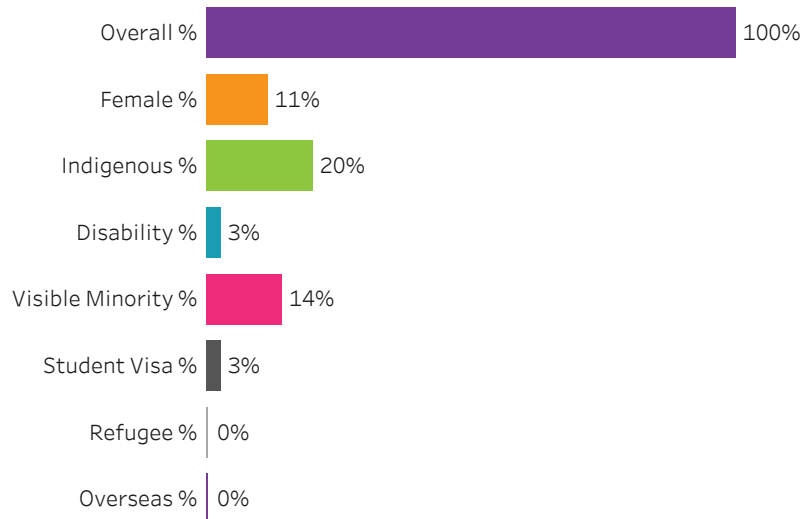

Percent of Program Total

Filters

1. Base or ConEd

☒ Base

2. Change one or more of the selections below to filter the data

Apprenticeship, Basic Ed, or Cert-Dip-Degree

All

Credential

All

Training Location

All

Administering Campus

Saskatoon

Reset filters