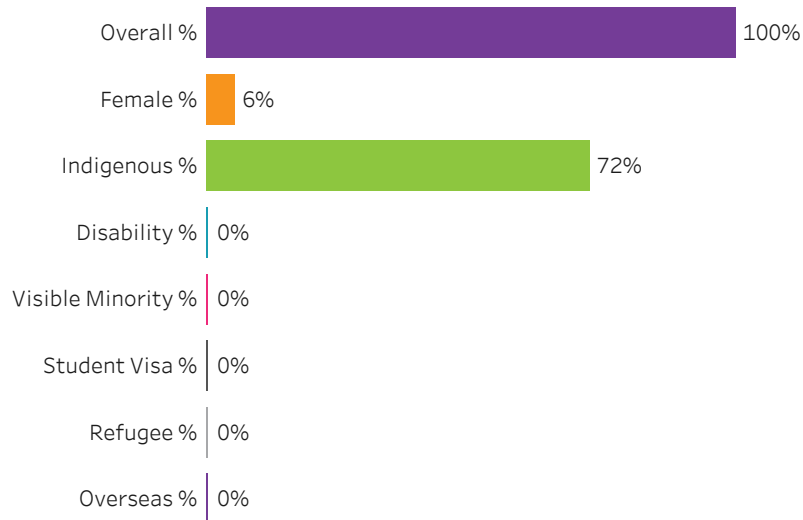

Reset filters

Program Dashboard: Welding (CERT) Program - ConEd
Prince Albert Campus

Graduates by Demographic Group

Percent of Program Total

Filters

1. Base or ConEd

- Base
- ConEd

2. Change one or more of the selections below to filter the data