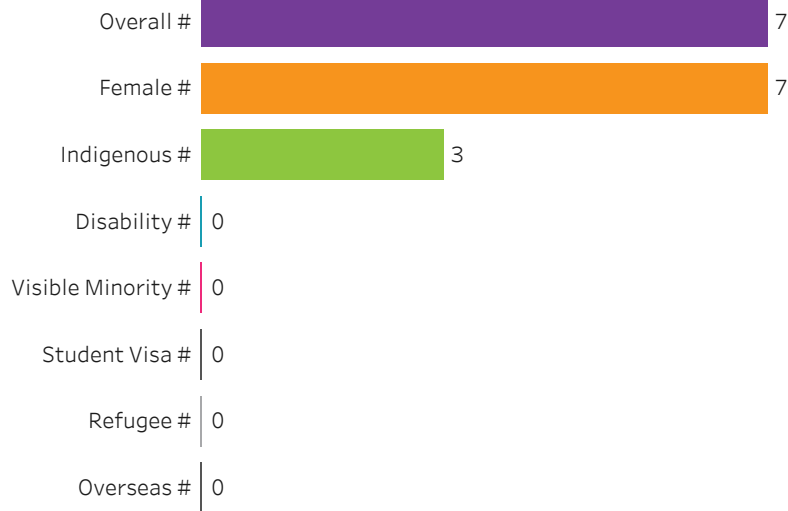

Saskatoon

[Reset filters](#)

Program Dashboard: Court Services Administrator (APCERT) Program - ConEd
Prince Albert Campus

Graduates by Demographic Group

Percent of Program Total

Filters

1. Base or ConEd

ConEd