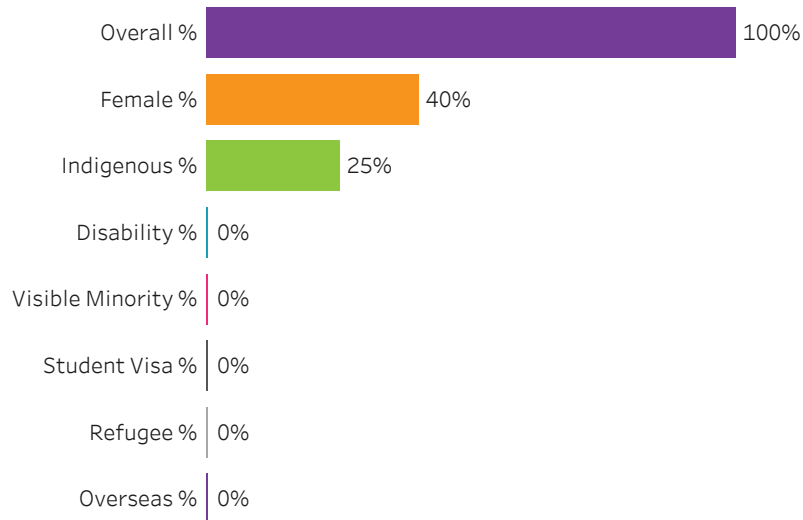

[Reset filters](#)

**Program Dashboard: Integrated Resource Management (DIP) Program - Base
Prince Albert Campus**

Graduates by Demographic Group

Percent of Program Total

Filters

1. Base or ConEd

Base

2. Change one or more of the selections below to filter the data