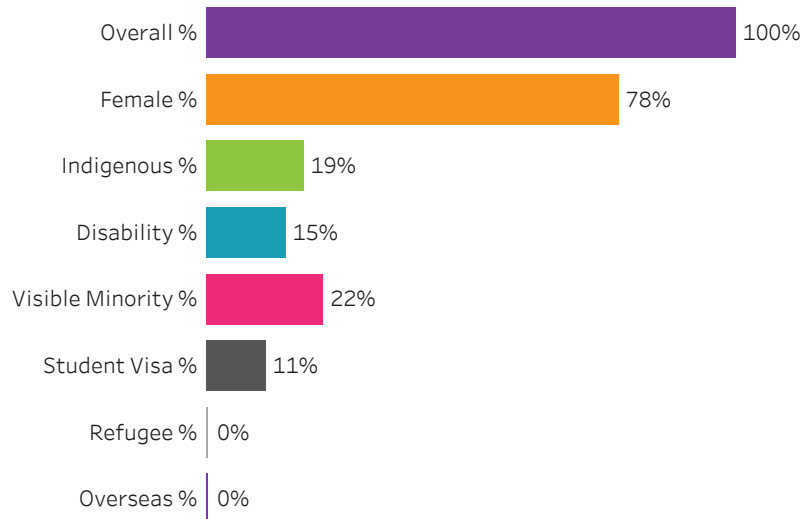

[Reset filters](#)

Program Dashboard: Continuing Care Assistant (CERT) Program - Base Regina Campus

Graduates by Demographic Group

Percent of Program Total

Filters

1. Base or ConEd

- Base
- ConEd

2. Change one or more of the selections below to filter the data