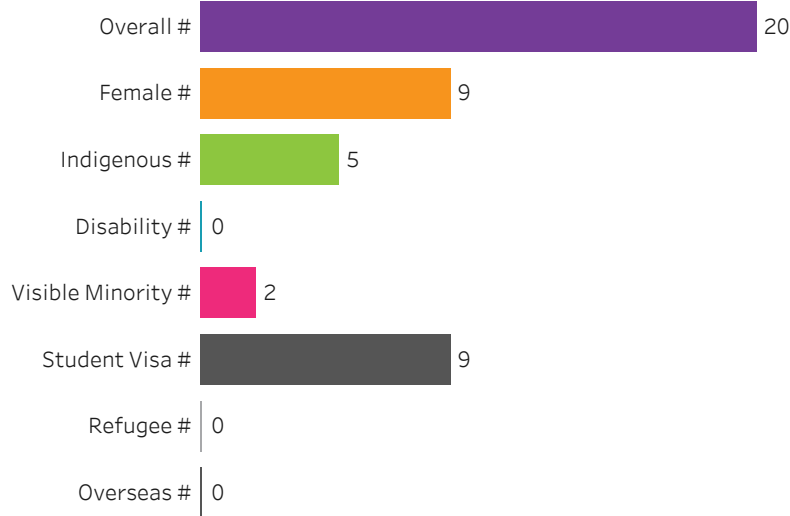

**Program Dashboard: Business (CERT) Program - Base
Prince Albert Campus**

Graduates by Demographic Group