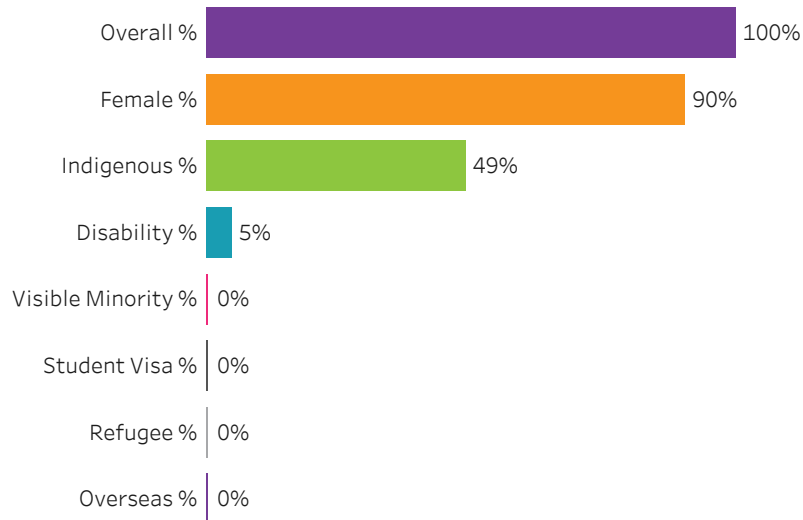

Percent of Program Total

Filters

1. Base or ConEd

- ☐ Base
- ☒ ConEd

2. Change one or more of the selections below to filter the data

Apprenticeship, Basic Ed, or Cert-Dip-Degree

All

Credential

All

Training Location

All

Administering Campus

Saskatoon

[Reset filters](#)