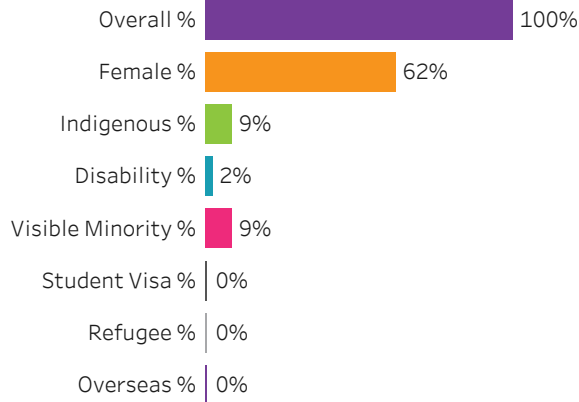

Percentage Share