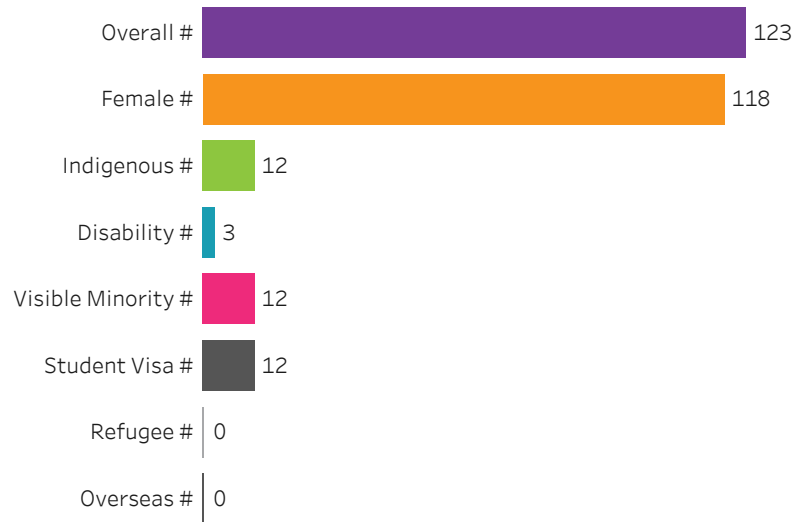

Administering Campus

Regina

[Reset filters](#)

**Program Dashboard: Continuing Care Assistant (CERT) Program - ConEd
Saskatoon Campus**

Graduates by Demographic Group

Percent of Program Total

Filters

1. Base or ConEd