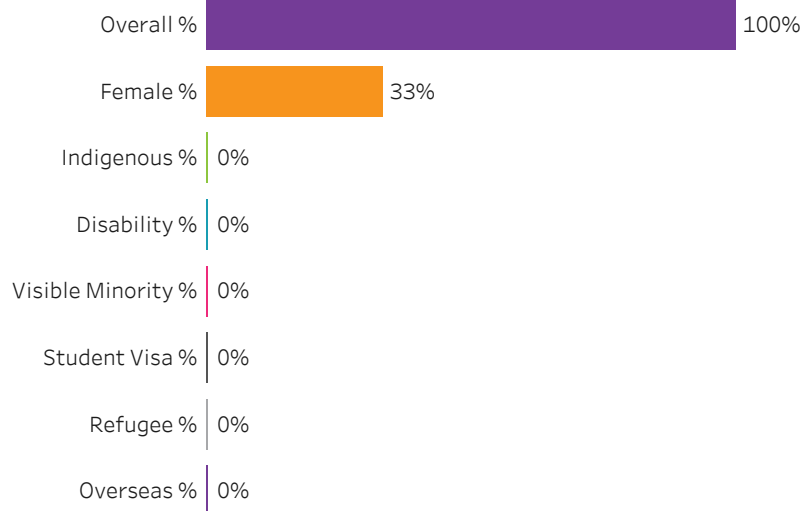

Percent of Program Total

Filters

1. Base or ConEd

☒ ConEd

2. Change one or more of the selections below to filter the data

Apprenticeship, Basic Ed, or Cert-Dip-Degree

All

Credential

All

Training Location

All

Administering Campus

Saskatoon

[Reset filters](#)