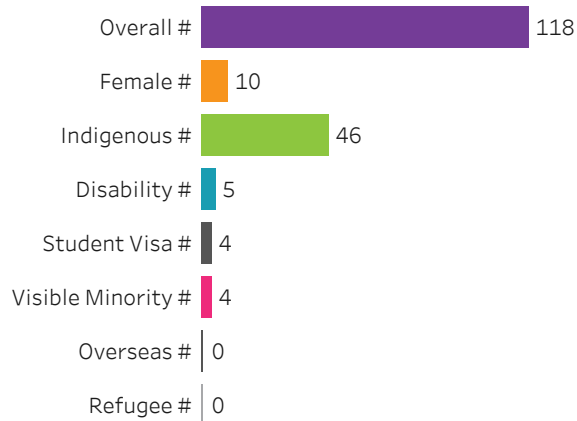

Saskatchewan Polytechnic 2016-17 Census Graduate Statistics

School Dashboard: School of Transportation All Campus

[Click to return to Summary Dashboard](#)

[Clear selection](#)

Graduates by Demographic Group