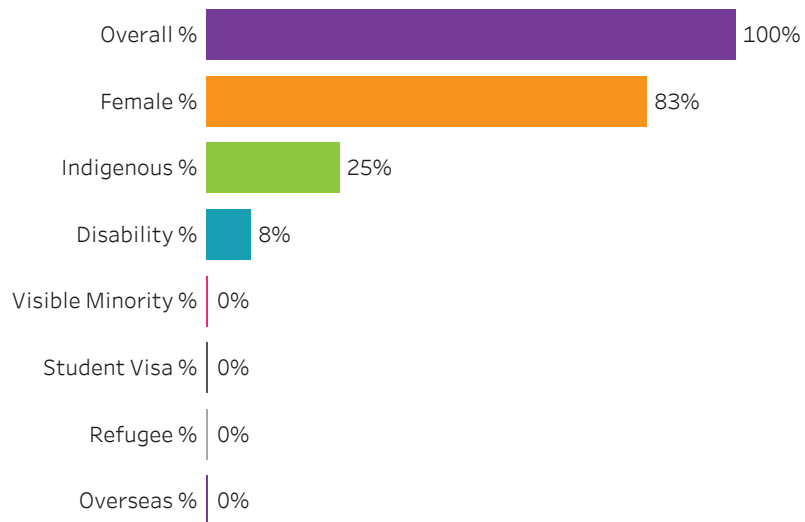

Percent of Program Total

Filters

1. Base or ConEd

- ☐ Base
- ☒ ConEd

2. Change one or more of the selections below to filter the data

Apprenticeship, Basic Ed, or Cert-Dip-Degree

All

Credential

All

Training Location

All

Administering Campus

Saskatoon

Reset filters