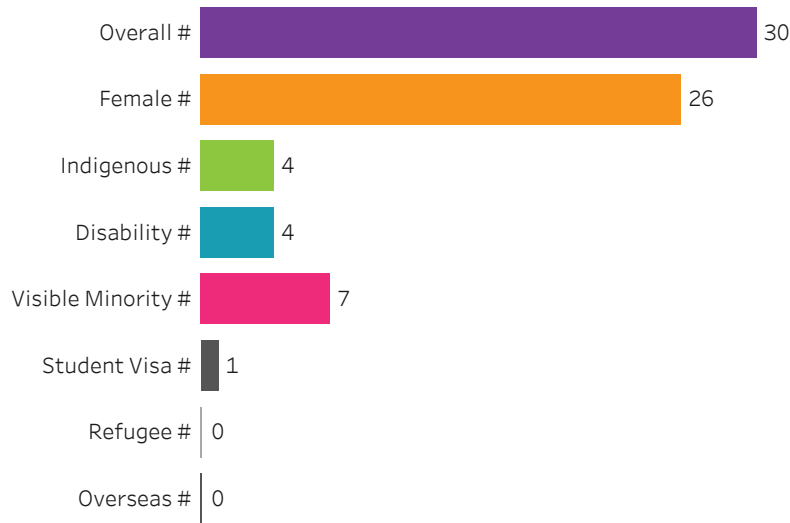

All

Training Location

All

Administering Campus

Regina

[Reset filters](#)

Program Dashboard: Psychiatric Nursing (DIP) Program - Base Regina Campus

Graduates by Demographic Group