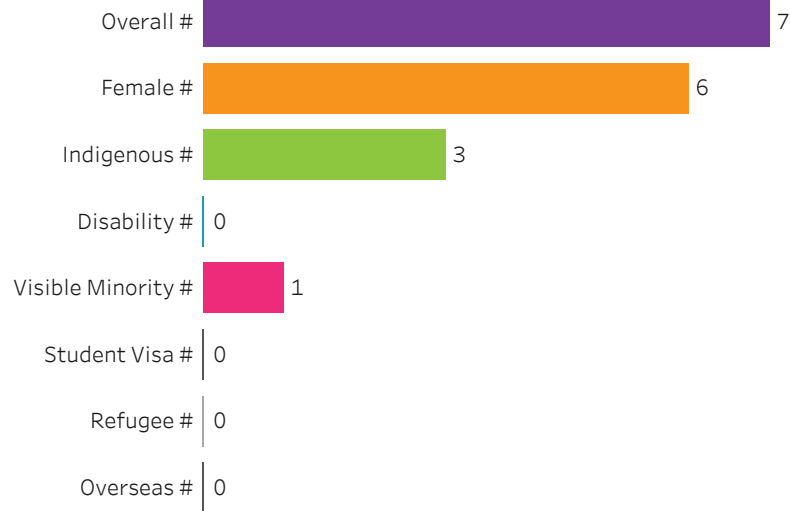

Training Location

All

Administering Campus

All

[Reset filters](#) 

**Program Dashboard: Addictions Counselling (DIP) Program - Base
Prince Albert Campus**

Graduates by Demographic Group

Percent of Program Total