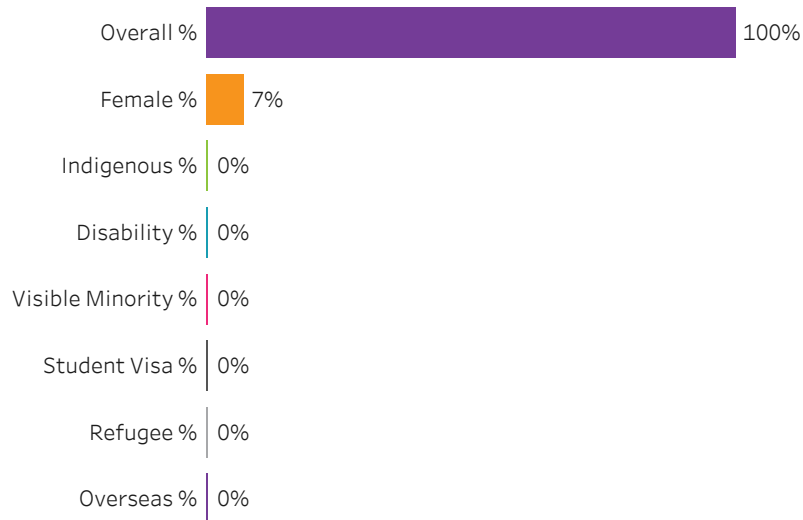

Percent of Program Total

Filters

1. Base or ConEd

☒ Base

2. Change one or more of the selections below to filter the data

Apprenticeship, Basic Ed, or Cert-Dip-Degree

All

Credential

All

Training Location

All

Administering Campus
Saskatoon

Reset filters