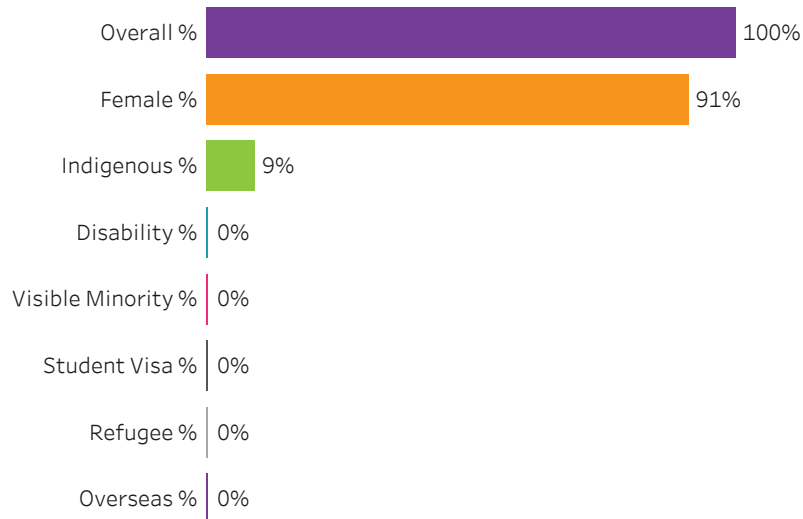

Percent of Program Total

Filters

1. Base or ConEd

☒ Base

2. Change one or more of the selections below to filter the data

Apprenticeship, Basic Ed, or Cert-Dip-Degree

All

Credential

All

Training Location

All

Administering Campus

Saskatoon

[Reset filters](#)