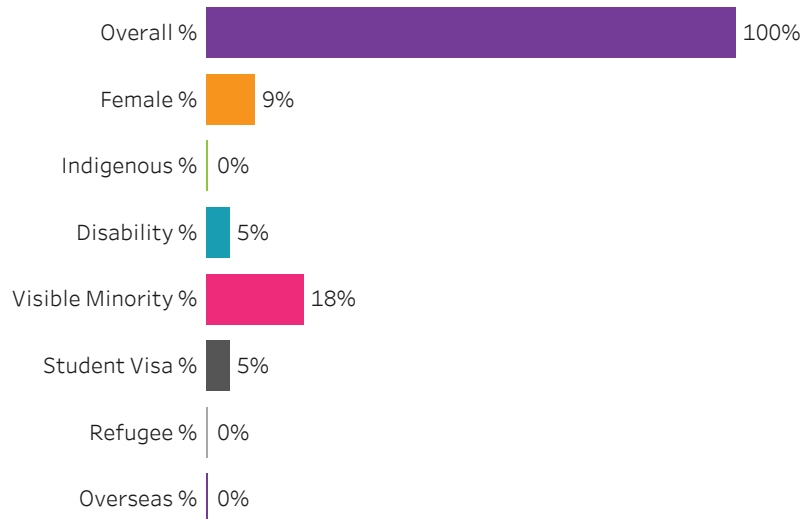

Percent of Program Total

Filters

1. Base or ConEd

☒ Base

2. Change one or more of the selections below to filter the data

Apprenticeship, Basic Ed, or Cert-Dip-Degree

All

Credential

All

Training Location

All

Administering Campus

Moose Jaw

[Reset filters](#)