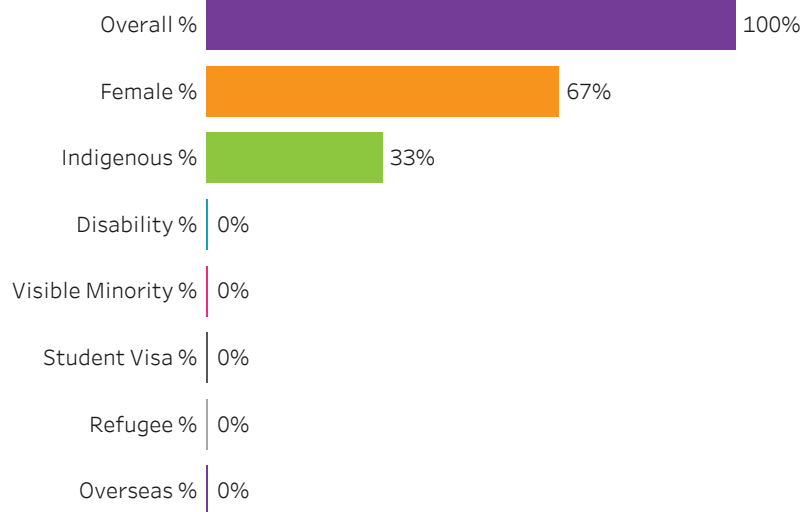

Reset filters

**Program Dashboard: Cytotechnology (DIP) Program - Base
Saskatoon Campus**

Graduates by Demographic Group

Percent of Program Total

Filters

1. Base or ConEd

Base

2. Change one or more of the selections below to filter the data