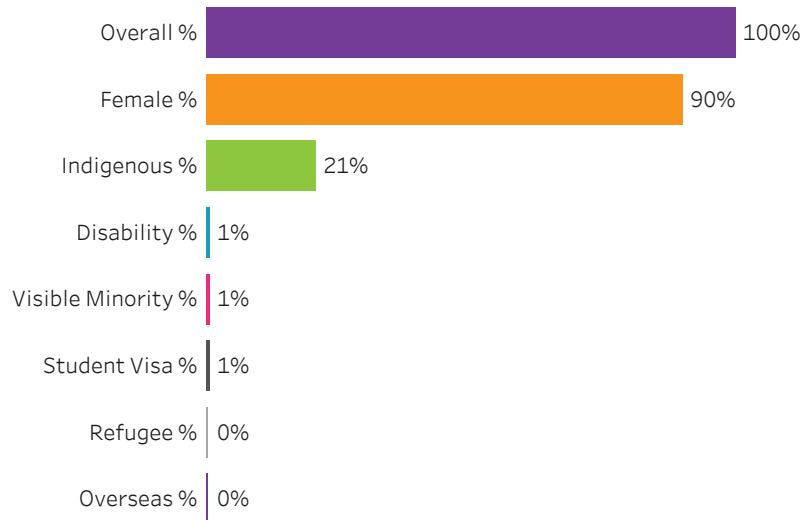

Administering Campus
Saskatoon

Reset filters 

Program Dashboard: Continuing Care Assistant (CERT) Program - ConEd
Prince Albert Campus

Graduates by Demographic Group

Percent of Program Total

Filters

1. Base or ConEd