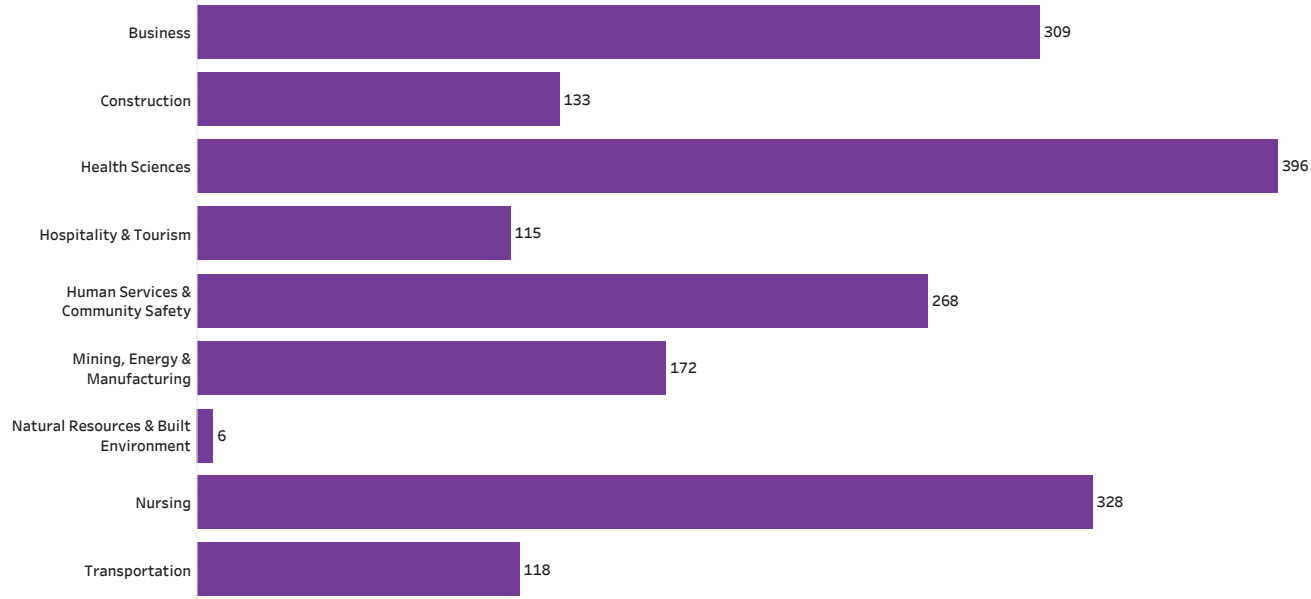

Total Program Graduates: 1,845

Graduates by School Click on a school (name or bar) to navigate to details for that school

All Campus - ConEd

Filters

1. Choose Base or ConEd

- Base
- ConEd

2. Change one or more of the selections below to filter the data