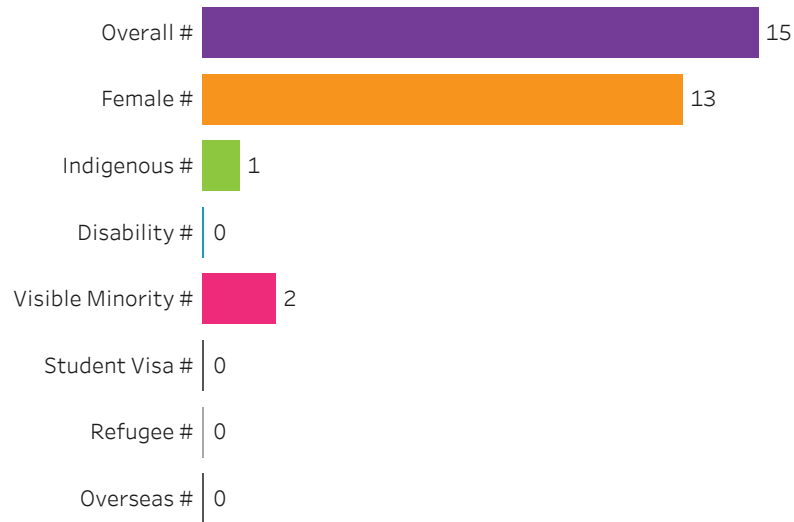

**Program Dashboard: Medical Laboratory Technology (DIP) Program - Base
Saskatoon Campus**

Graduates by Demographic Group