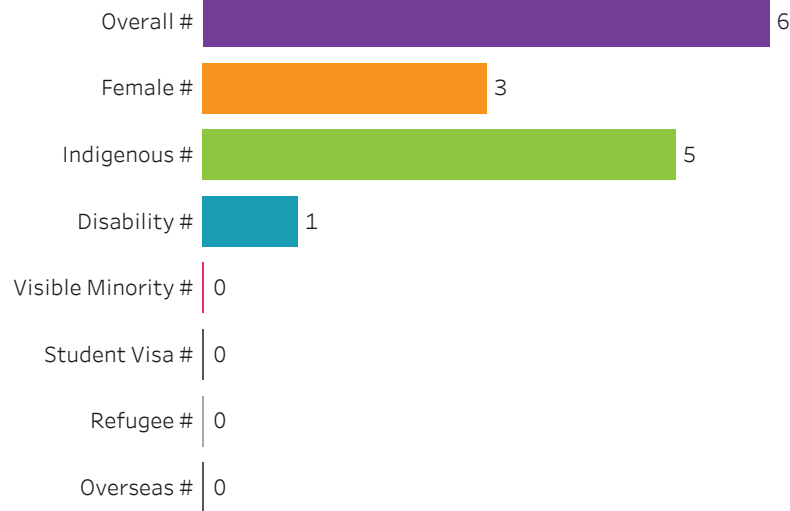

Program Dashboard: Retail Meat Specialist (APCERT) Program - ConEd
Prince Albert Campus

Graduates by Demographic Group