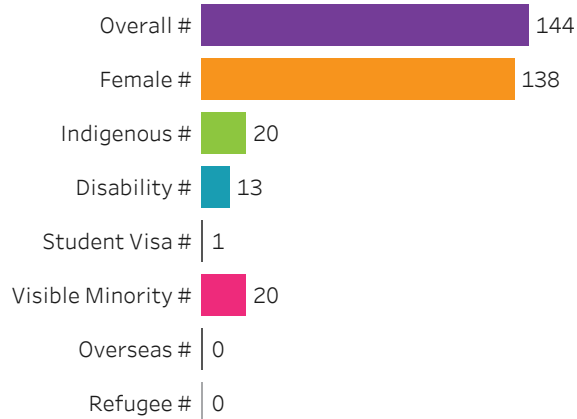

Saskatchewan Polytechnic 2016-17 Census Graduate Statistics

[Click to return to Summary Dashboard](#)

[Clear selection](#)

School Dashboard: School of Nursing All Campus

Graduates by Demographic Group