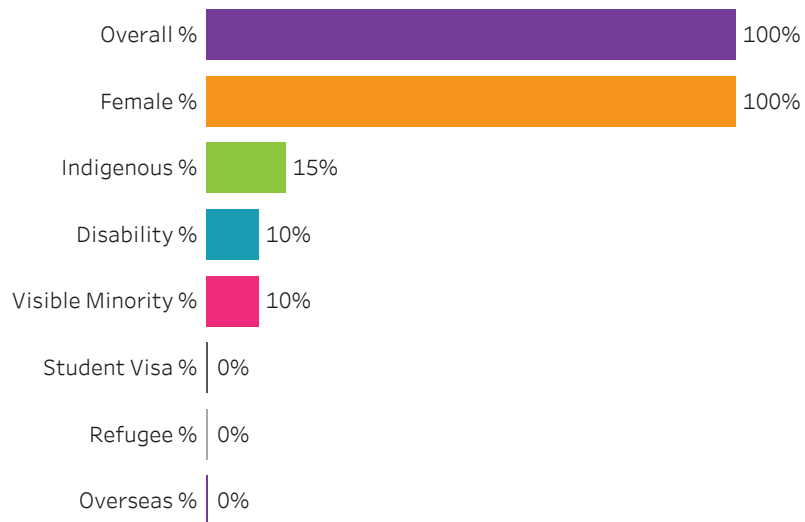

Percent of Program Total

Filters

1. Base or ConEd

- ☒ Base
- ☐ ConEd

2. Change one or more of the selections below to filter the data

Apprenticeship, Basic Ed, or Cert-Dip-Degree

All

Credential

All

Training Location

All

Administering Campus

Regina

[Reset filters](#)