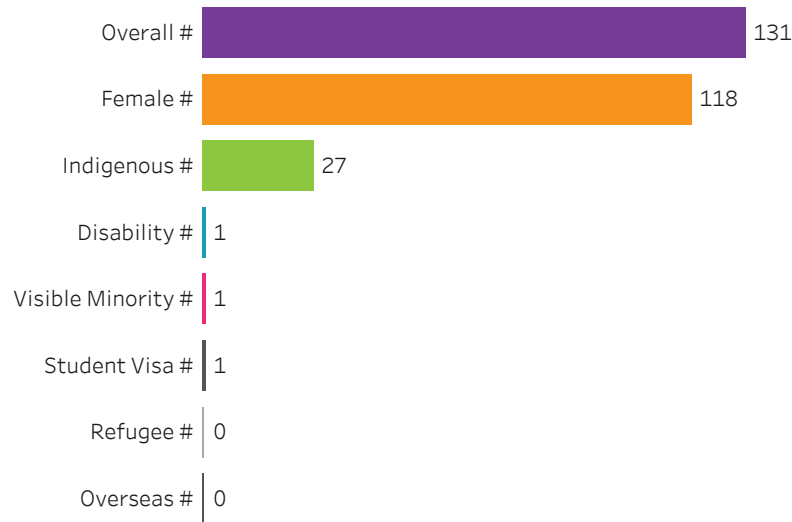

Program Dashboard: Continuing Care Assistant (CERT) Program - ConEd
Prince Albert Campus

Graduates by Demographic Group