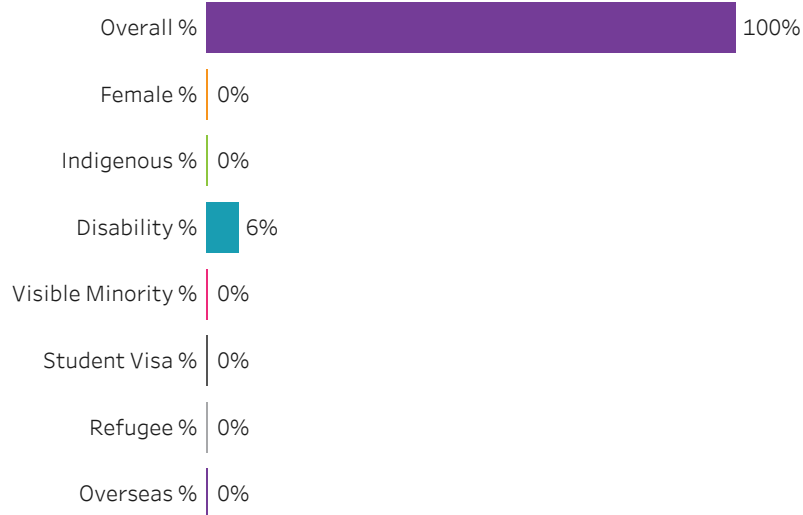

Percent of Program Total

Filters

1. Base or ConEd

- ☐ Base
- ☒ ConEd

2. Change one or more of the selections below to filter the data

Apprenticeship, Basic Ed, or Cert-Dip-Degree

All

Credential

All

Training Location

All

Administering Campus
Saskatoon

Reset filters