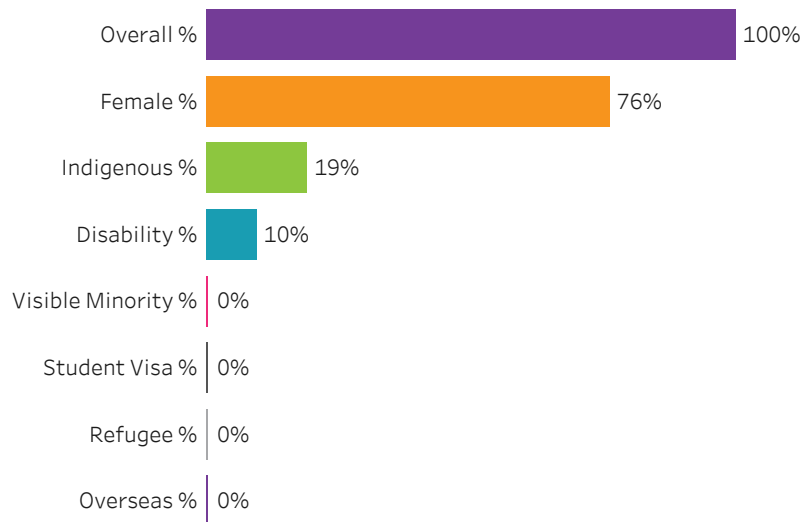

[Reset filters](#)

**Program Dashboard: Culinary Arts (DIP) Program - Base
Saskatoon Campus**

Graduates by Demographic Group

Percent of Program Total

Filters

1. Base or ConEd

Base

2. Change one or more of the selections below to filter the data