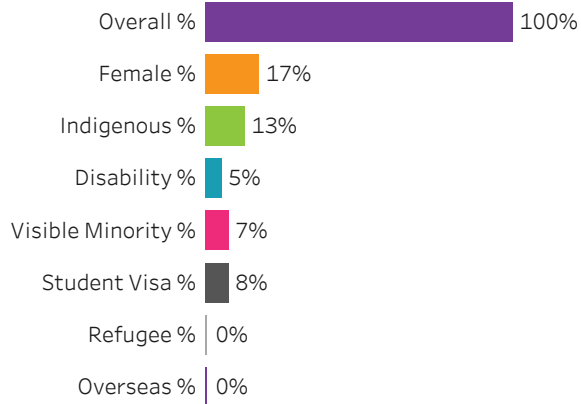

School Dashboard: School of Mining, Energy & Manufacturing All Campus

[Click to return to Summary Dashboard](#)

[Clear selection](#)

Graduates by Demographic Group

Percentage Share

Graduates by Program

Click on a program (name or bar) to navigate to program details