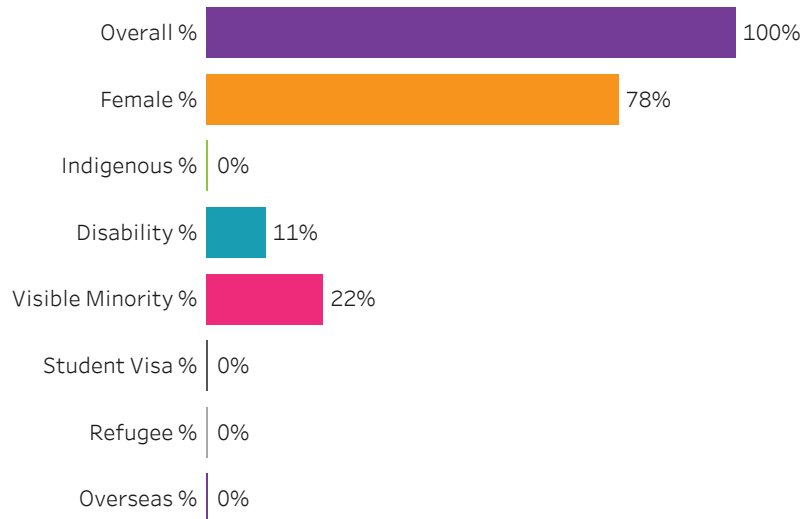

Percent of Program Total

Filters

1. Base or ConEd

☒ Base

2. Change one or more of the selections below to filter the data

Apprenticeship, Basic Ed, or Cert-Dip-Degree

All

Credential

All

Training Location

All

Administering Campus

Saskatoon

[Reset filters](#)