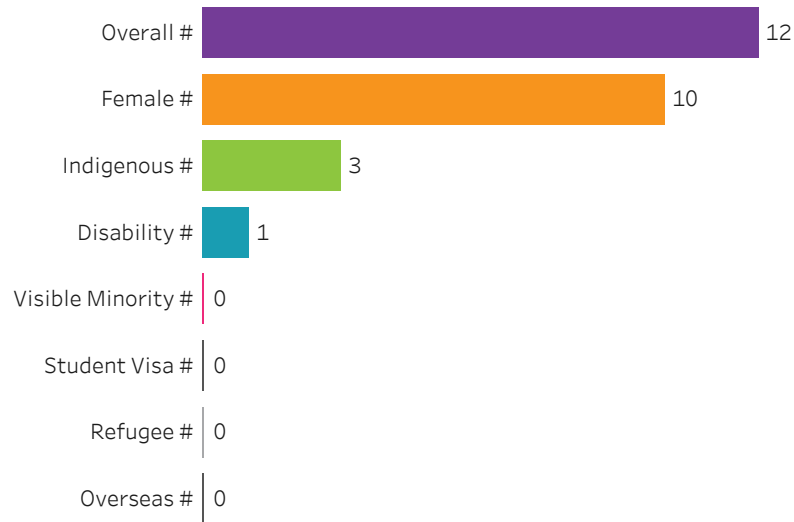

[Reset filters](#)

Saskatchewan Polytechnic 2016-17 Census Graduate Statistics

[Click to return to School Dashboard](#)

Program Dashboard: Educational Assistant (CERT) Program - ConEd Saskatoon Campus

Graduates by Demographic Group