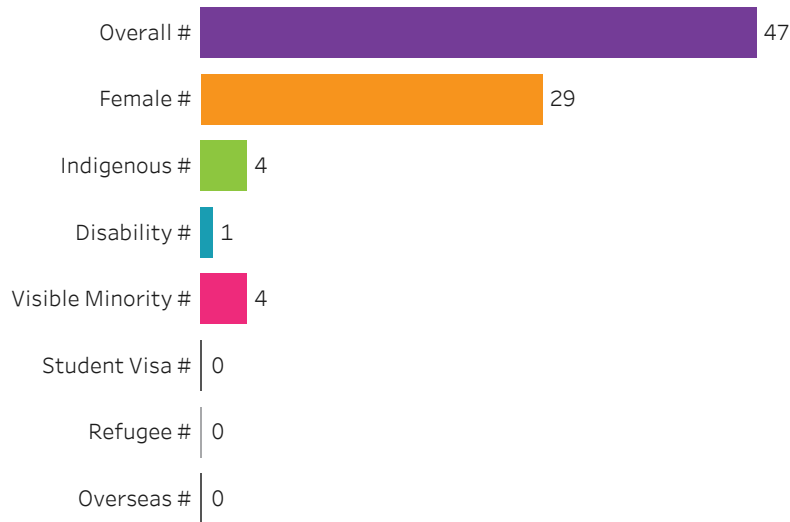

**Program Dashboard: Faculty Certificate Program (ACERT) Program - Base
Prince Albert Campus**

Graduates by Demographic Group

Percent of Program Total

Filters

1. Base or ConEd

Base

2. Change one or more of the selections below to filter the data