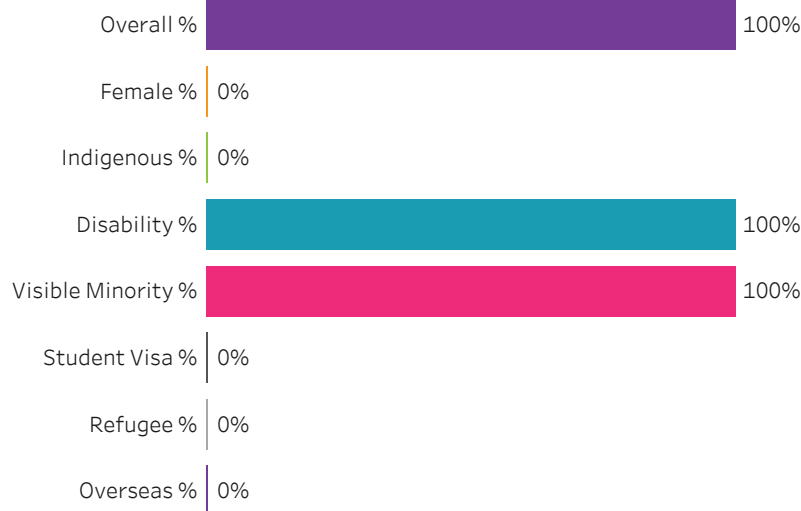

Percent of Program Total

Filters

1. Base or ConEd

☒ Base

2. Change one or more of the selections below to filter the data

Apprenticeship, Basic Ed, or Cert-Dip-Degree

All

Credential

All

Training Location

All

Administering Campus
Saskatoon

Reset filters