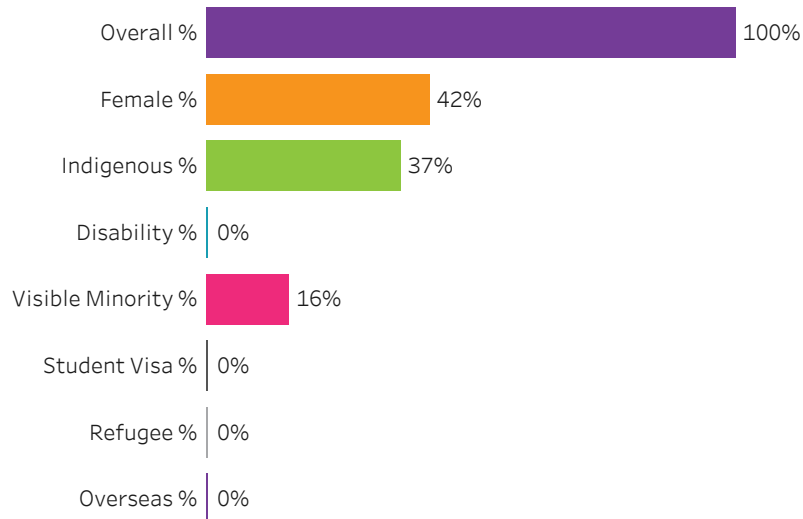

Prince Albert

[Reset filters](#)

**Program Dashboard: Aboriginal Policing Prep (CERT) Program - ConEd
Regina Campus**

Graduates by Demographic Group

Percent of Program Total

Filters

1. Base or ConEd

ConEd