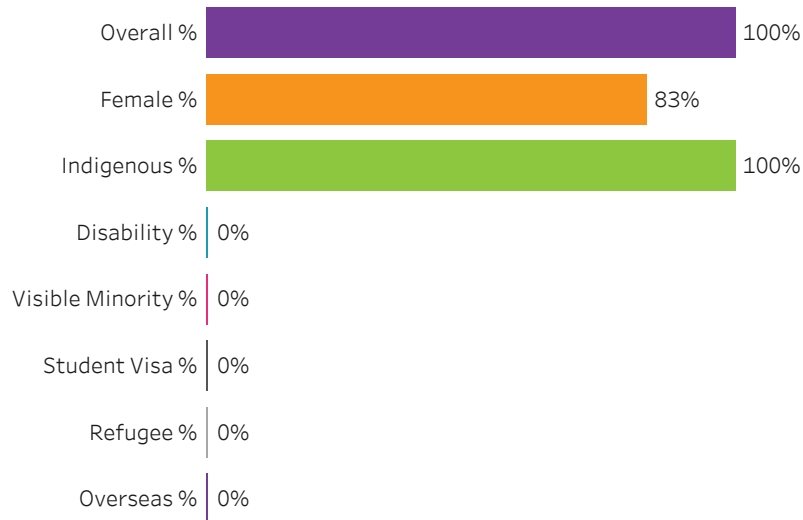

Administering Campus

All

[Reset filters](#) 

Program Dashboard: Food and Beverage Service (APCERT) Program - ConEd
Prince Albert Campus

Graduates by Demographic Group

Percent of Program Total

Filters

1. Base or ConEd