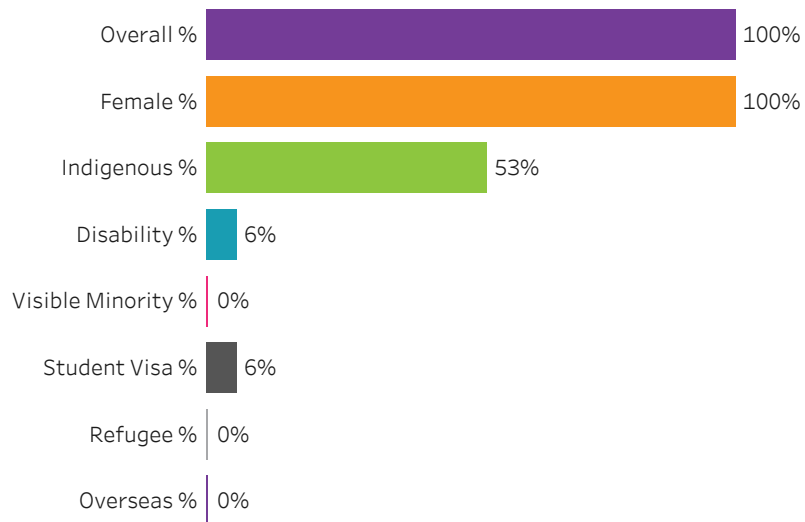

Percent of Program Total

Filters

1. Base or ConEd

- ☒ Base
- ☐ ConEd

2. Change one or more of the selections below to filter the data

Apprenticeship, Basic Ed, or Cert-Dip-Degree
All

Credential
All

Training Location
All

Administering Campus
Prince Albert

[Reset filters](#)