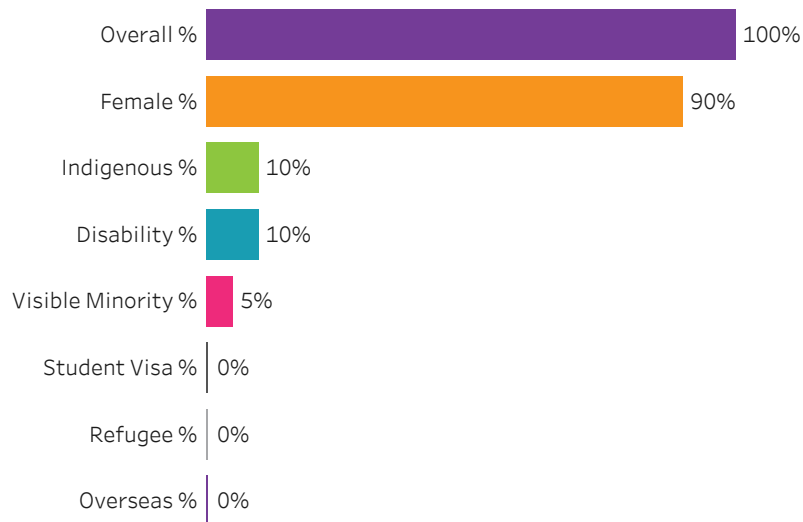

Percent of Program Total

Filters

1. Base or ConEd

- ☒ Base
- ☐ ConEd

2. Change one or more of the selections below to filter the data

Apprenticeship, Basic Ed, or Cert-Dip-Degree

All

Credential

All

Training Location

All

Administering Campus

Saskatoon

Reset filters