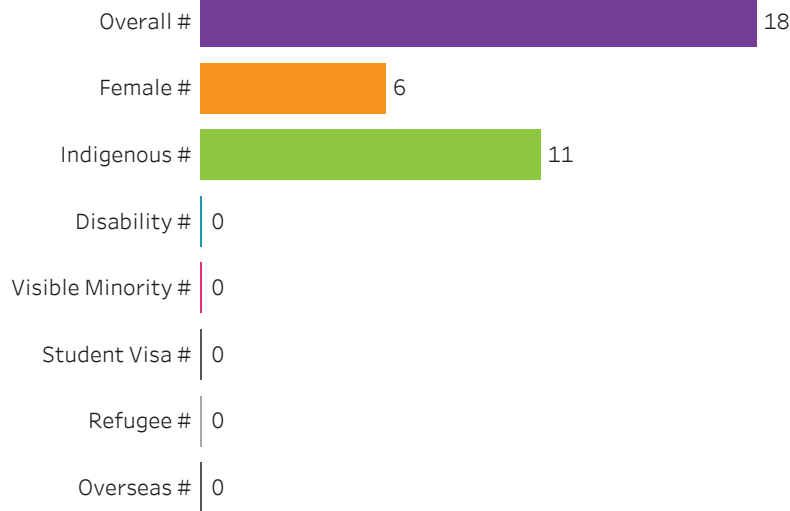

**Program Dashboard: Electrician (APCERT) Program - Base
Prince Albert Campus**

Graduates by Demographic Group