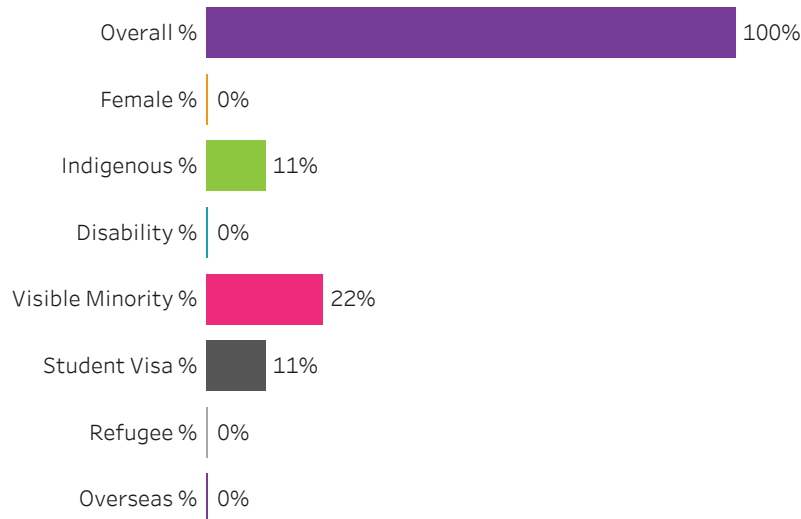

Percent of Program Total

Filters

1. Base or ConEd

☒ Base

2. Change one or more of the selections below to filter the data

Apprenticeship, Basic Ed, or Cert-Dip-Degree

All

Credential

All

Training Location

All

Administering Campus

Moose Jaw

Reset filters