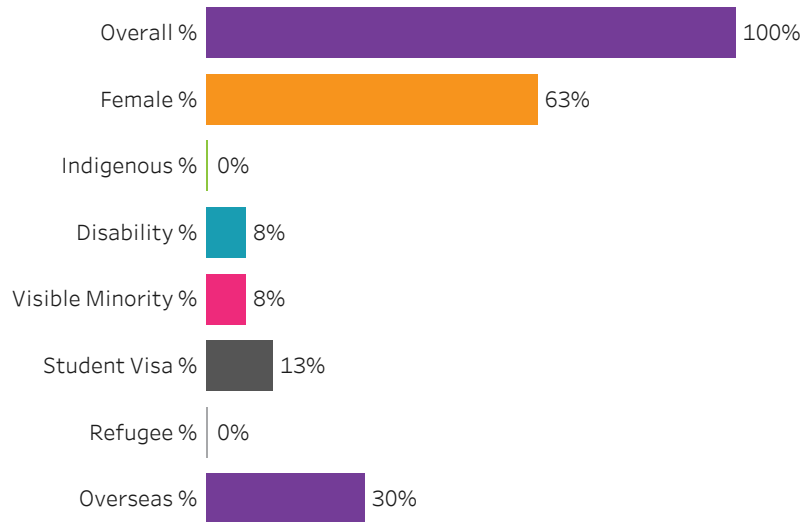

[Reset filters](#) 

**Program Dashboard: Business (CERT) Program - Base
Moose Jaw Campus**

Graduates by Demographic Group

Percent of Program Total

Filters

1. Base or ConEd

- Base
- ConEd

2. Change one or more of the selections below to filter the data