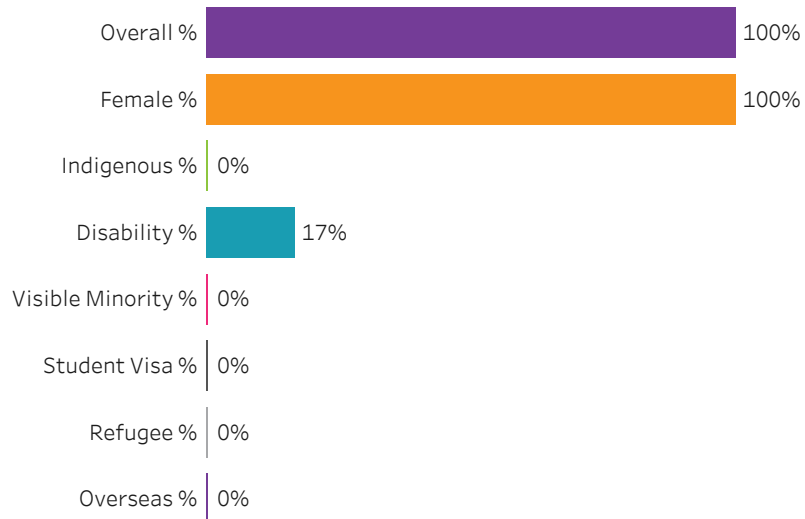

[Reset filters](#)

**Program Dashboard: Early Childhood Education (DIP) Program - Base
Regina Campus**

Graduates by Demographic Group

Percent of Program Total

Filters

1. Base or ConEd

- Base
- ConEd

2. Change one or more of the selections below to filter the data