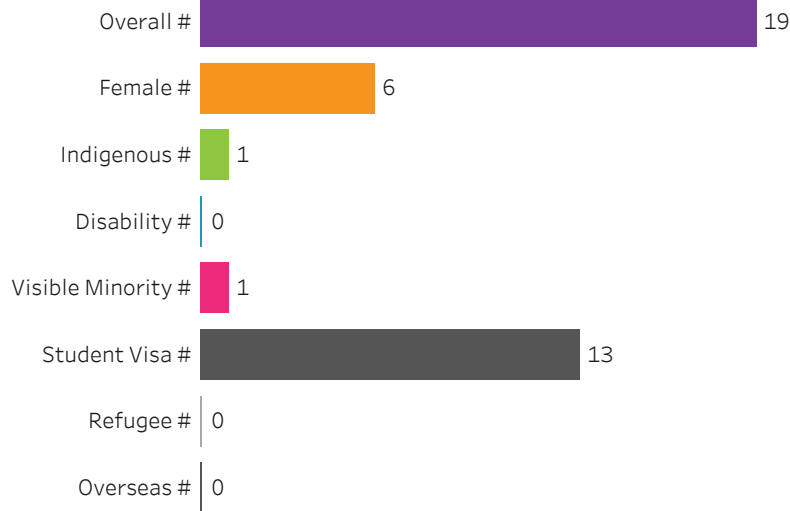

Reset filters 

**Program Dashboard: Hotel & Restaurant Management (DIP) Program - Base
Saskatoon Campus**

Graduates by Demographic Group

Percent of Program Total

Filters

1. Base or ConEd

Base

2. Change one or more of the selections below to filter the data