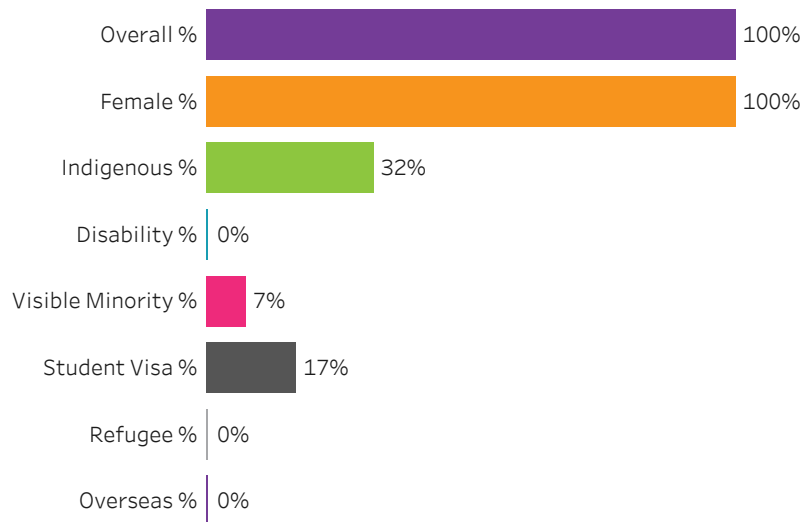

Percent of Program Total

Filters

1. Base or ConEd

- ☐ Base
- ☒ ConEd

2. Change one or more of the selections below to filter the data

Apprenticeship, Basic Ed, or Cert-Dip-Degree

All

Credential

All

Training Location

All

Administering Campus

Saskatoon

Reset filters