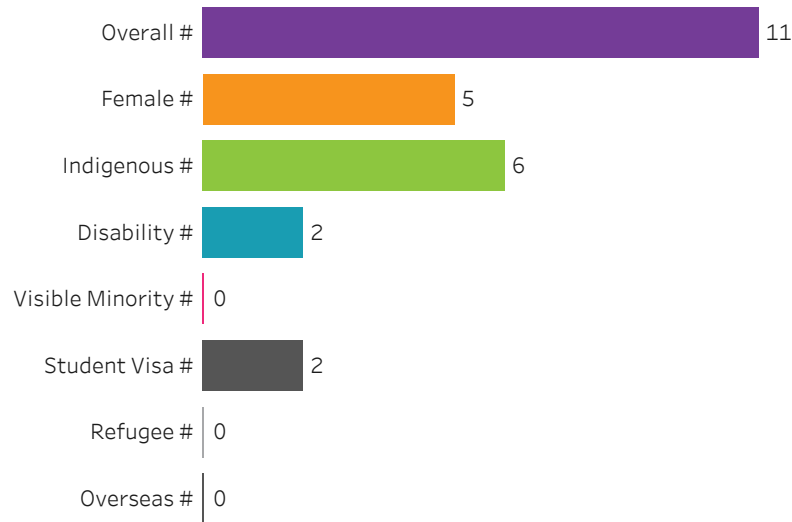

**Program Dashboard: Media Arts Production (CERT) Program - Base
Prince Albert Campus**

Graduates by Demographic Group