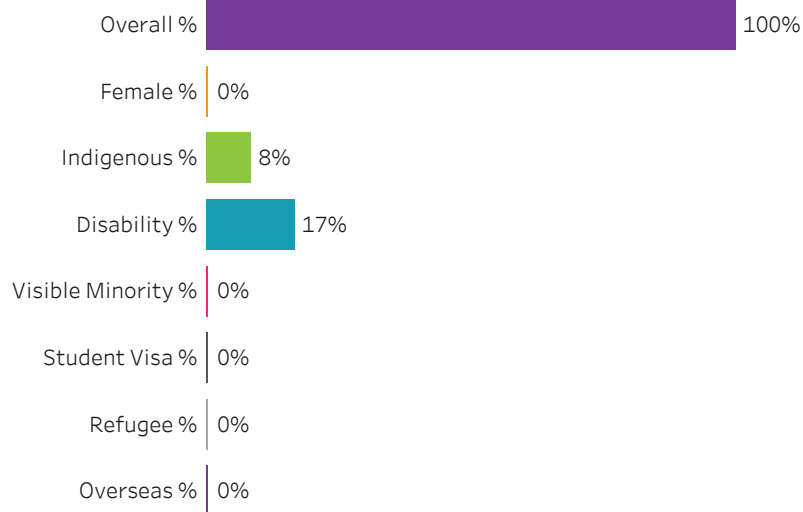

Percent of Program Total

Filters

1. Base or ConEd

☒ Base

2. Change one or more of the selections below to filter the data

Apprenticeship, Basic Ed, or Cert-Dip-Degree

All

Credential

All

Training Location

All

Administering Campus
Saskatoon

[Reset filters](#)