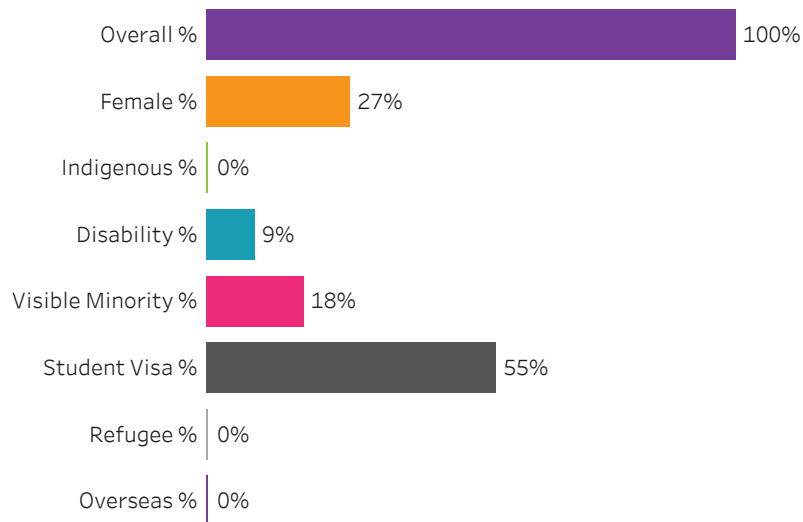

Percent of Program Total

Filters

1. Base or ConEd

☒ Base

2. Change one or more of the selections below to filter the data

Apprenticeship, Basic Ed, or Cert-Dip-Degree

All

Credential

All

Training Location

All

Administering Campus

Regina

[Reset filters](#)