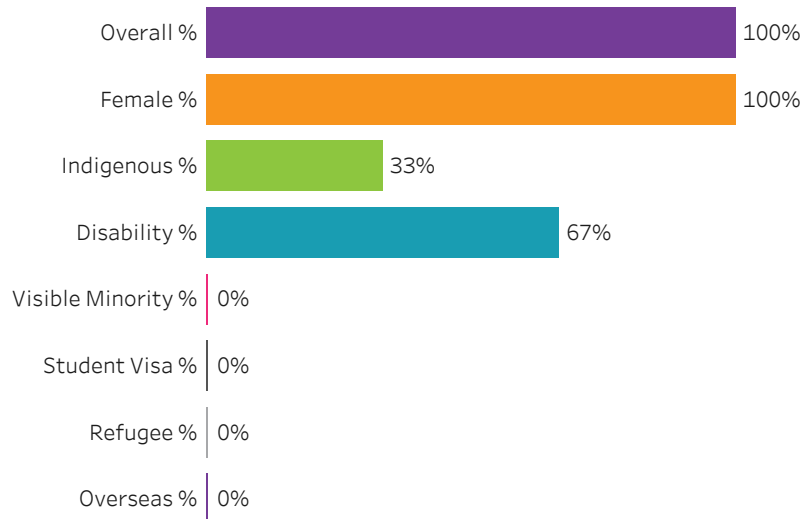

Administering Campus

Saskatoon

[Reset filters](#)

**Program Dashboard: Health Information Management (DIP) Program - ConEd
Regina Campus**

Graduates by Demographic Group

Percent of Program Total

Filters

1. Base or ConEd