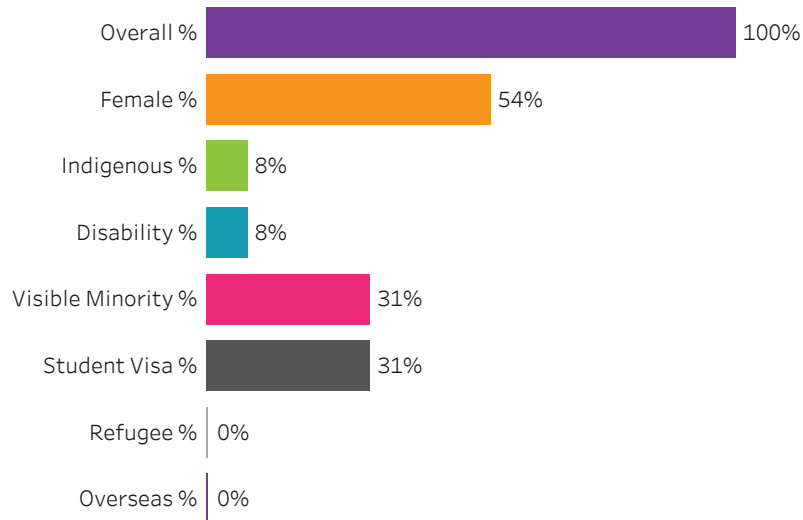

Percent of Program Total

Filters

1. Base or ConEd

☒ Base

2. Change one or more of the selections below to filter the data

Apprenticeship, Basic Ed, or Cert-Dip-Degree

All

Credential

All

Training Location

All

Administering Campus

Saskatoon

Reset filters