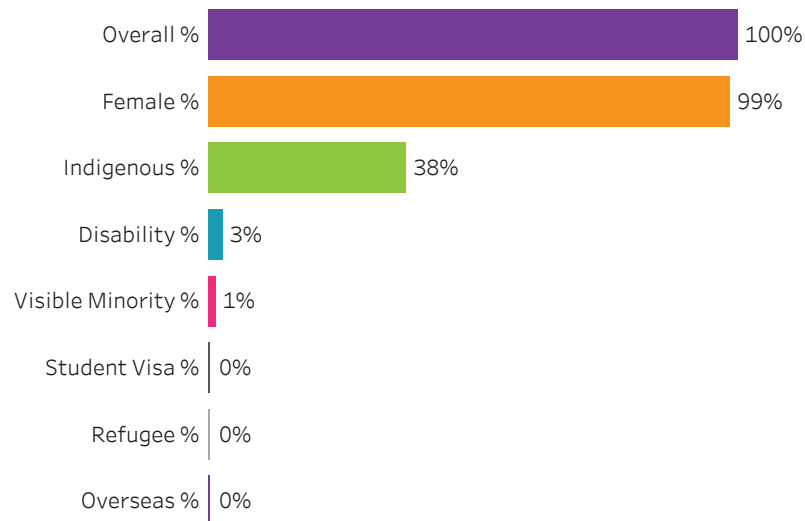

All

Administering Campus

Regina

Reset filters

Program Dashboard: Practical Nursing (DIP) Program - ConEd
Prince Albert Campus

Graduates by Demographic Group

Percent of Program Total

Filters