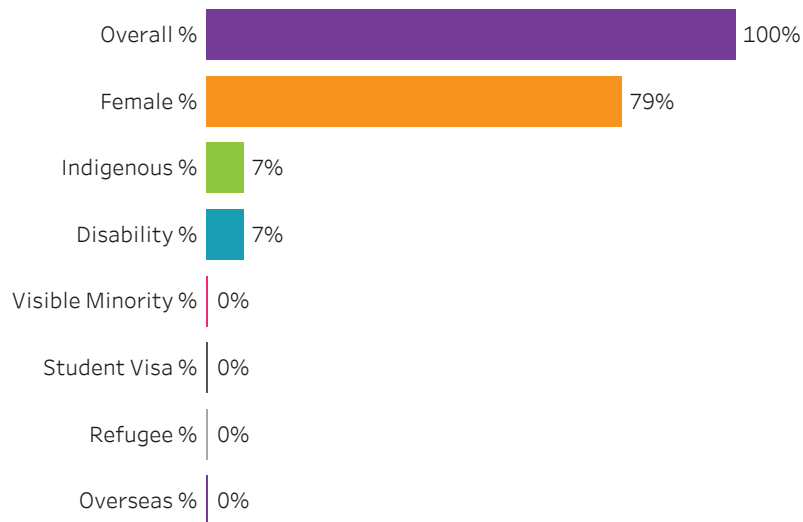

Program Dashboard: Graphic Communications (DIP) Program - Base Regina Campus

Graduates by Demographic Group

Percent of Program Total

Filters

1. Base or ConEd

Base

2. Change one or more of the selections below to filter the data