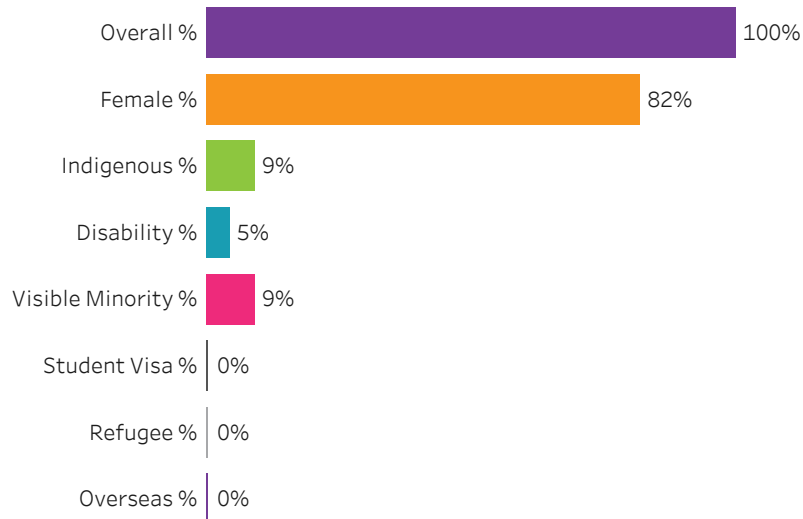

Percent of Program Total

Filters

1. Base or ConEd

- ☒ Base
- ☐ ConEd

2. Change one or more of the selections below to filter the data

Apprenticeship, Basic Ed, or Cert-Dip-Degree

All

Credential

All

Training Location

All

Administering Campus
Saskatoon

[Reset filters](#)