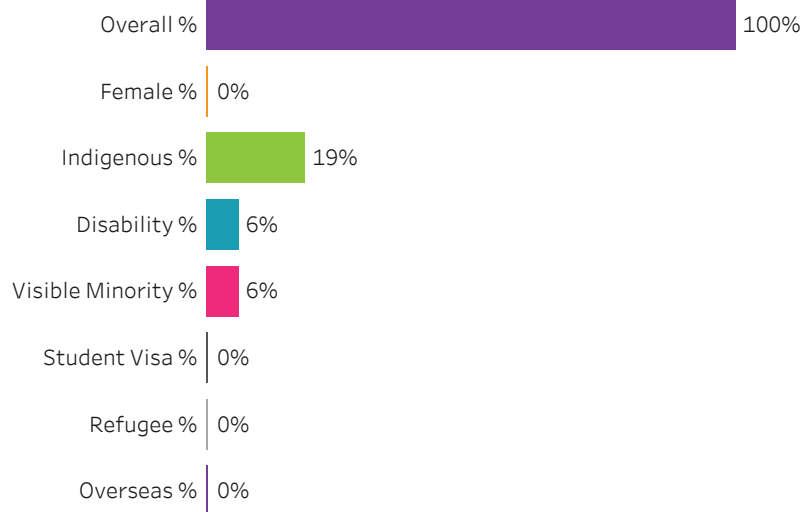

Percent of Program Total

Filters

1. Base or ConEd

☒ ConEd

2. Change one or more of the selections below to filter the data

Apprenticeship, Basic Ed, or Cert-Dip-Degree

All

Credential

All

Training Location

All

Administering Campus

Regina

Reset filters