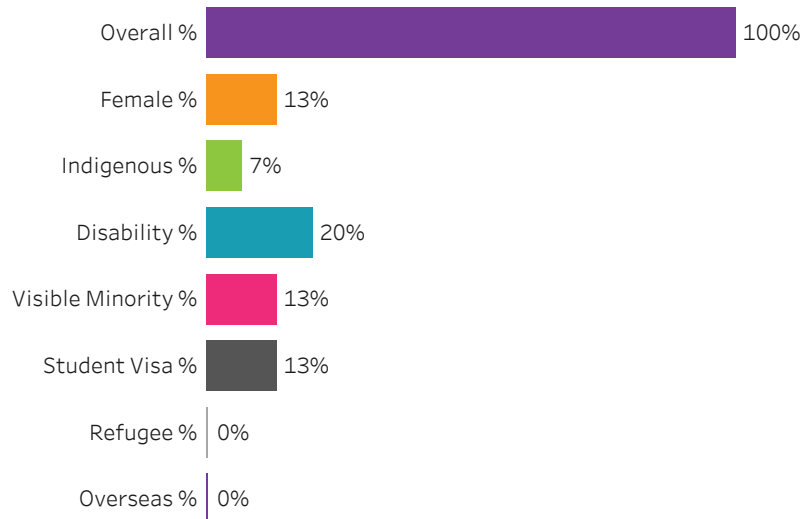

Percent of Program Total

Filters

1. Base or ConEd

☒ Base

2. Change one or more of the selections below to filter the data

Apprenticeship, Basic Ed, or Cert-Dip-Degree

All

Credential

All

Training Location

All

Administering Campus

Saskatoon

Reset filters