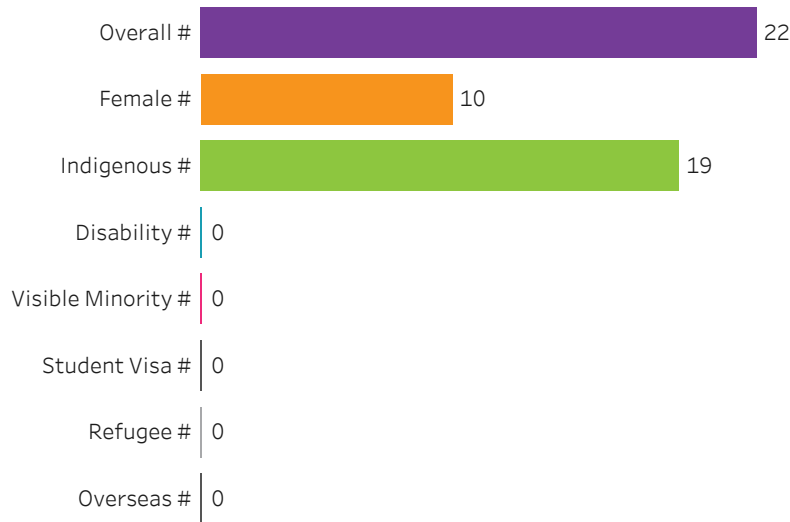

Reset filters

Saskatchewan Polytechnic 2016-17 Census Graduate Statistics

[Click to return to School Dashboard](#)

Program Dashboard: Security Officer (APCERT) Program - ConEd Prince Albert Campus

Graduates by Demographic Group