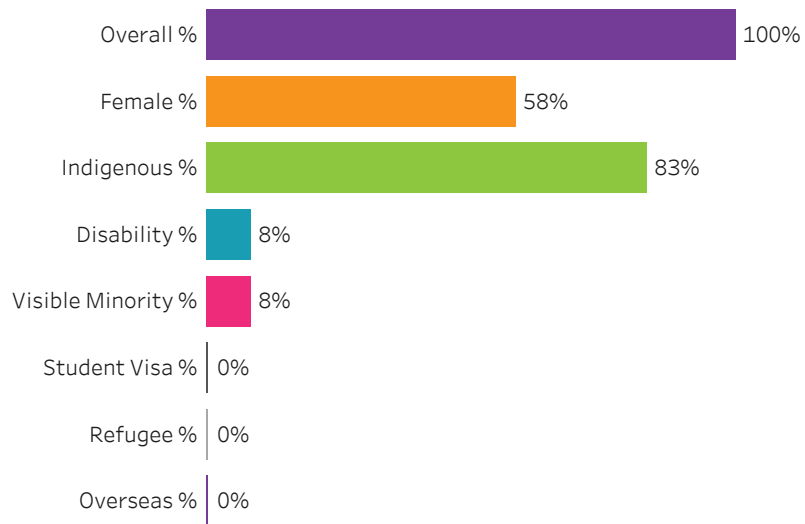

All

[Reset filters](#) 

Program Dashboard: Aboriginal Policing Prep (CERT) Program - ConEd
Prince Albert Campus

Graduates by Demographic Group

Percent of Program Total

Filters

1. Base or ConEd

ConEd