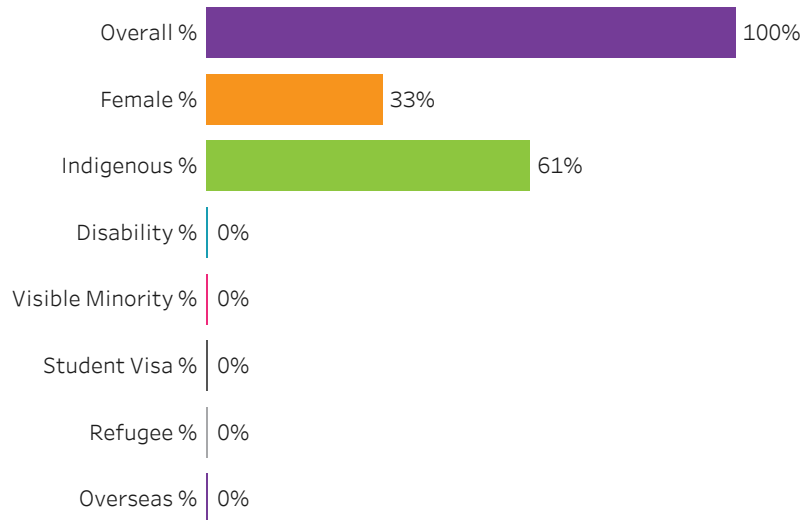

Reset filters

**Program Dashboard: Electrician (APCERT) Program - Base
Prince Albert Campus**

Graduates by Demographic Group

Percent of Program Total

Filters

1. Base or ConEd

- Base
- ConEd

2. Change one or more of the selections below to filter the data