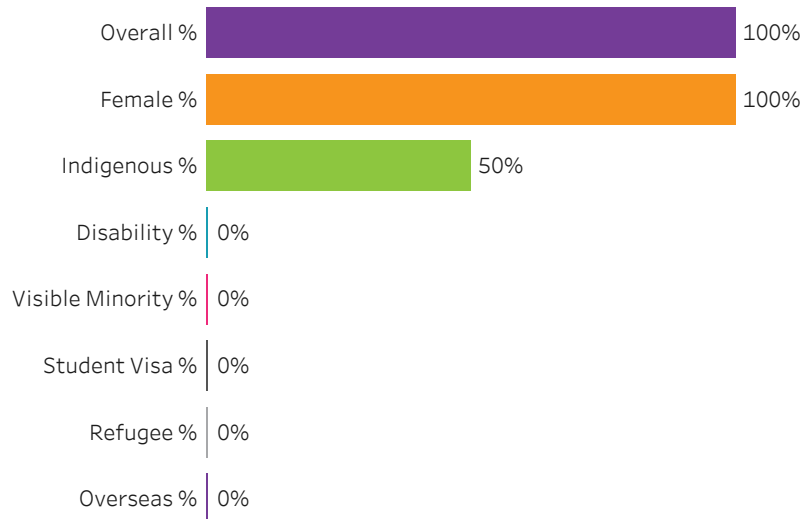

[Reset filters](#)

Program Dashboard: Diabetes Education/Professional (ACERT) Program - Base Regina Campus

Graduates by Demographic Group

Percent of Program Total

Filters

1. Base or ConEd

Base

2. Change one or more of the selections below to filter the data