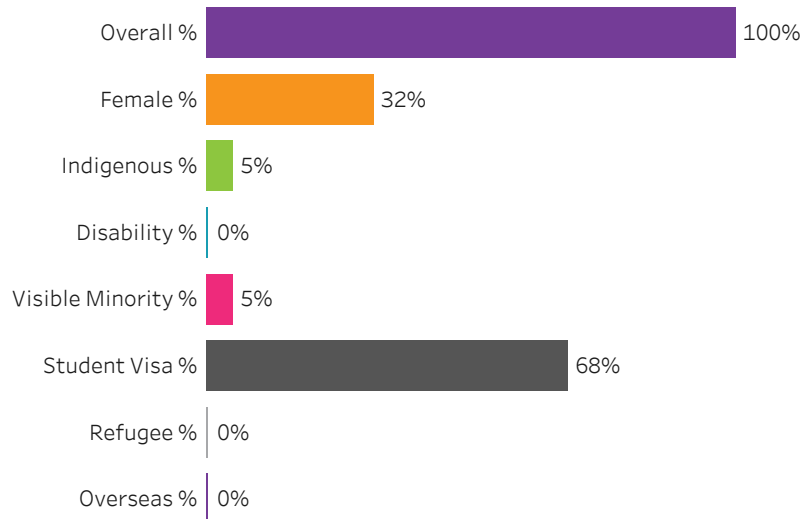

Reset filters 

**Program Dashboard: Hotel & Restaurant Management (DIP) Program - Base
Saskatoon Campus**

Graduates by Demographic Group

Percent of Program Total

Filters

1. Base or ConEd

Base

2. Change one or more of the selections below to filter the data