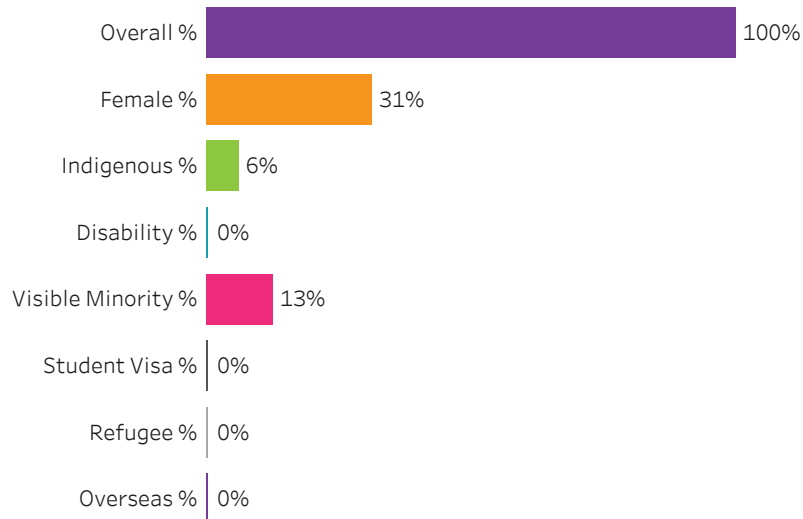

**Program Dashboard: Instrumentation Engineering (DIPC) Program - Base
Moose Jaw Campus**

Graduates by Demographic Group

Percent of Program Total

Filters

1. Base or ConEd

Base

2. Change one or more of the selections below to filter the data