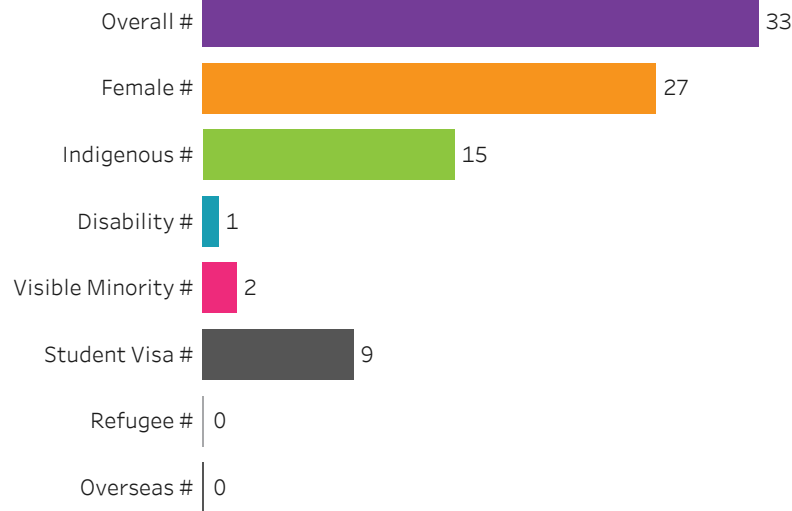

Reset filters

Saskatchewan Polytechnic 2016-17 Census Graduate Statistics

[Click to return to School Dashboard](#)

Program Dashboard: Office Administration (CERT) Program - Base Prince Albert Campus

Graduates by Demographic Group