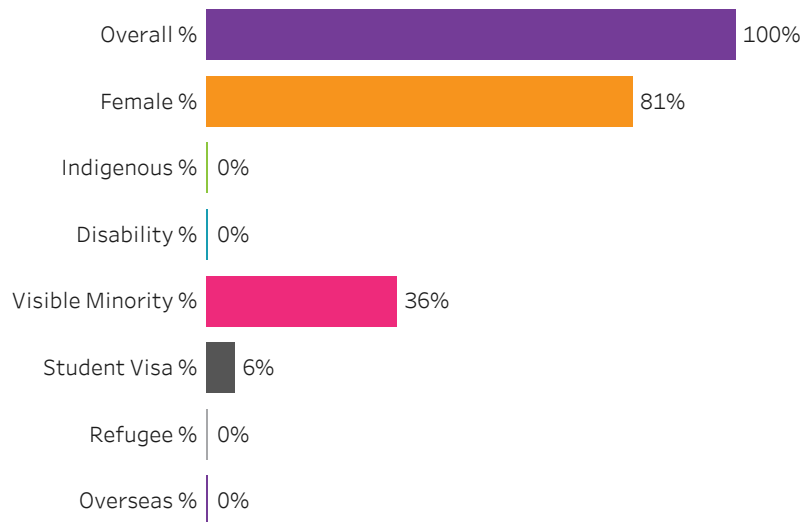

All

Administering Campus

Regina

[Reset filters](#)

**Program Dashboard: International Educated Nurses (APCERT) Program - ConEd
Regina Campus**

Graduates by Demographic Group

Percent of Program Total

Filters