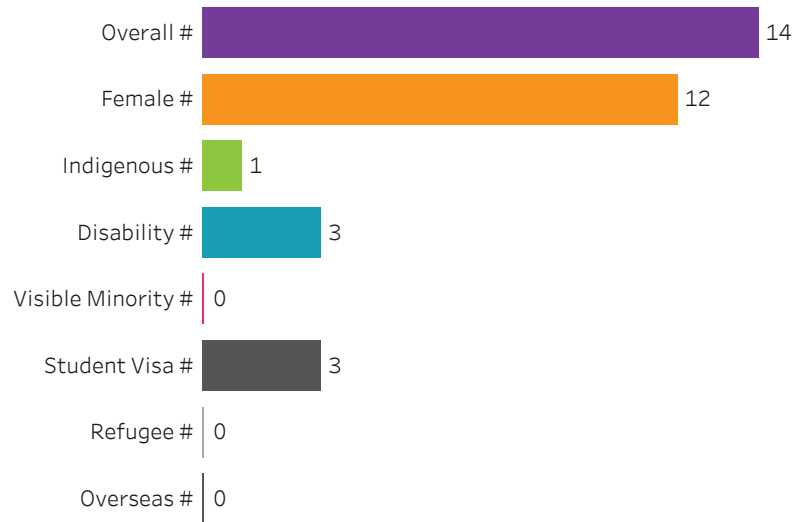

Saskatchewan Polytechnic 2016-17 Census Graduate Statistics

[Click to return to School Dashboard](#)

Program Dashboard: Office Administration (CERT) Program - Base Moose Jaw Campus

Graduates by Demographic Group