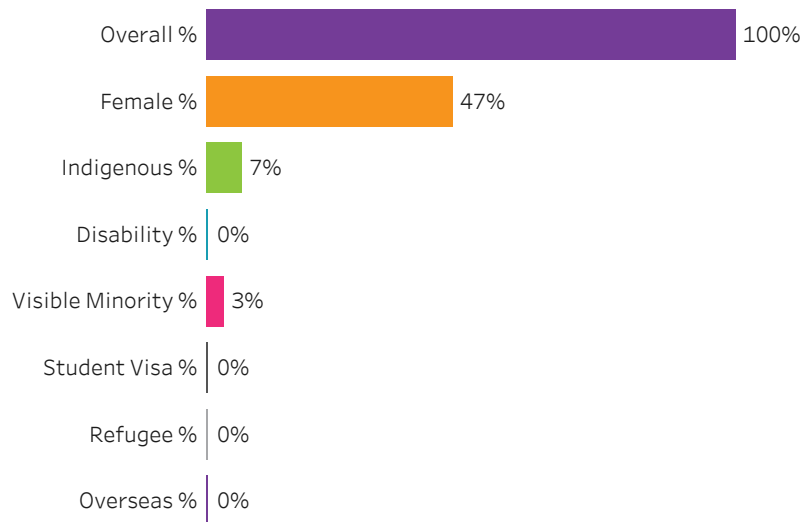

Percent of Program Total

Filters

1. Base or ConEd

☒ ConEd

2. Change one or more of the selections below to filter the data

Apprenticeship, Basic Ed, or Cert-Dip-Degree

All

Credential

All

Training Location

All

Administering Campus

Regina

Reset filters