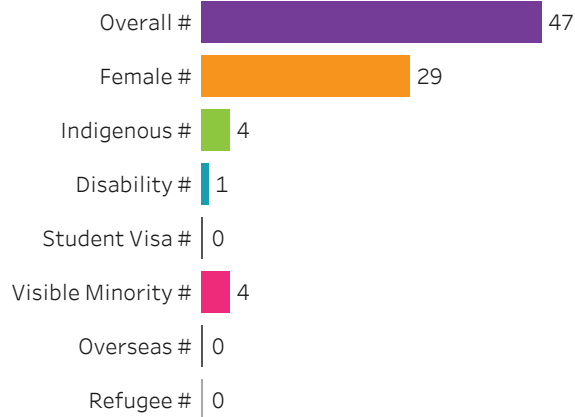

Saskatchewan Polytechnic 2016-17 Census Graduate Statistics

[Click to return to Summary Dashboard](#)

[Clear selection](#)

School Dashboard: School of Learning & Teaching All Campus

Graduates by Demographic Group