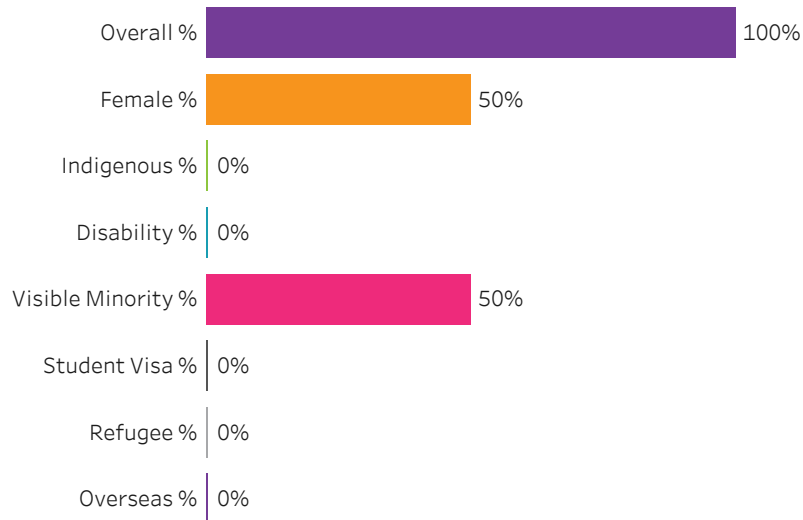

Reset filters

**Program Dashboard: Business (DIPC) Program - Base
Moose Jaw Campus**

Graduates by Demographic Group

Percent of Program Total

Filters

1. Base or ConEd

Base

2. Change one or more of the selections below to filter the data