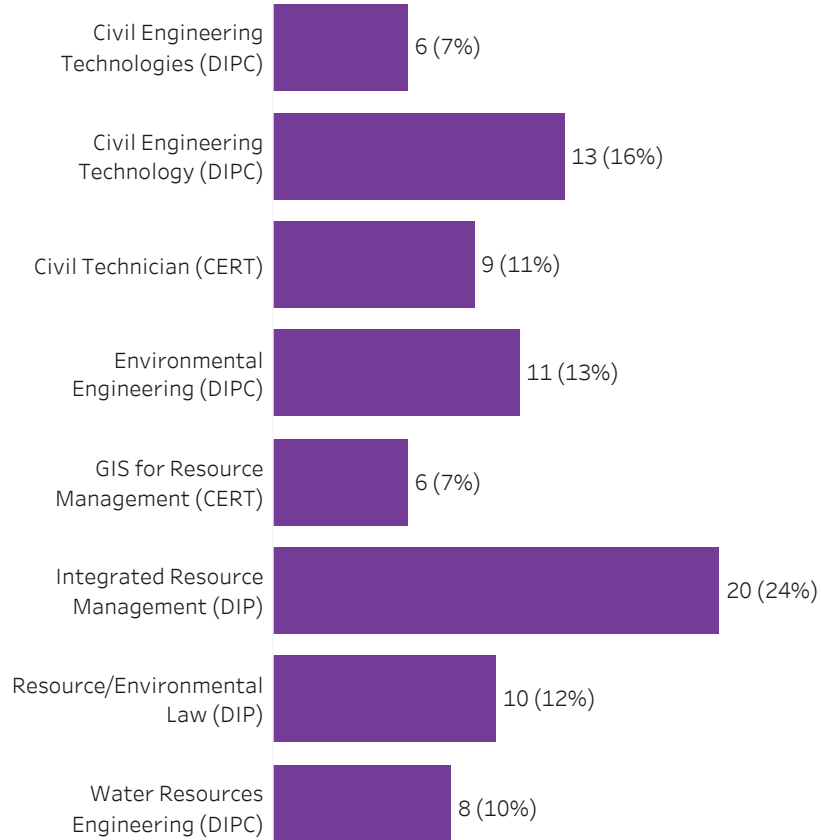

[Click to return to Summary Dashboard](#)

[Clear selection](#)

Graduates by Demographic Group

Percentage Share

Graduates by Program

Click on a program (name or bar) to navigate to program details

Filters

1. Choose Base or ConEd