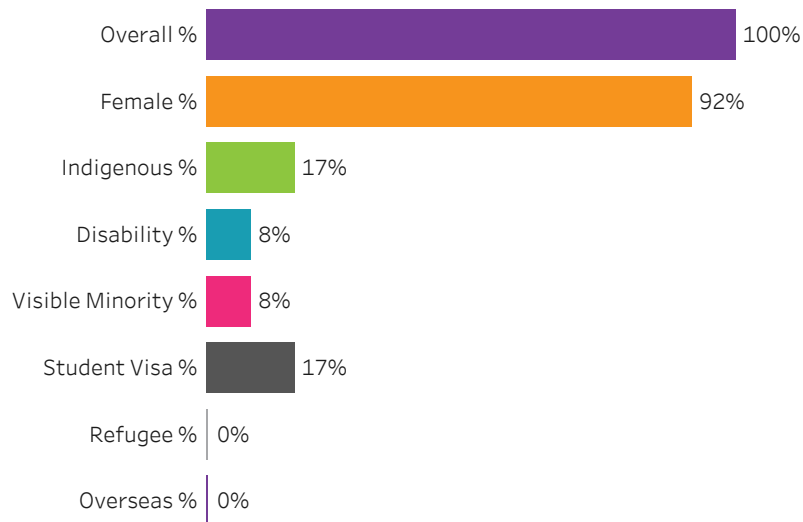

[Reset filters](#)

**Program Dashboard: Early Childhood Education (DIP) Program - Base
Saskatoon Campus**

Graduates by Demographic Group

Percent of Program Total

Filters

1. Base or ConEd

- Base
- ConEd

2. Change one or more of the selections below to filter the data