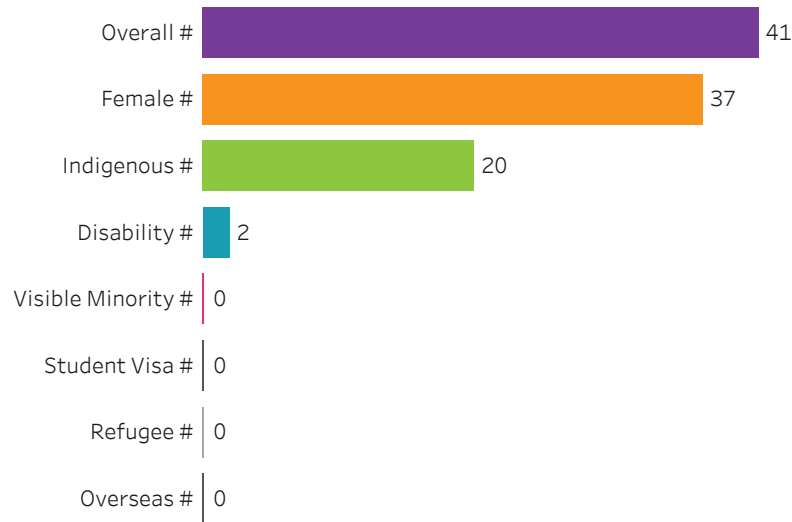

[Reset filters](#)

Saskatchewan Polytechnic 2016-17 Census Graduate Statistics

[Click to return to School Dashboard](#)

Program Dashboard: Youth Care Worker (CERT) Program - ConEd Saskatoon Campus

Graduates by Demographic Group