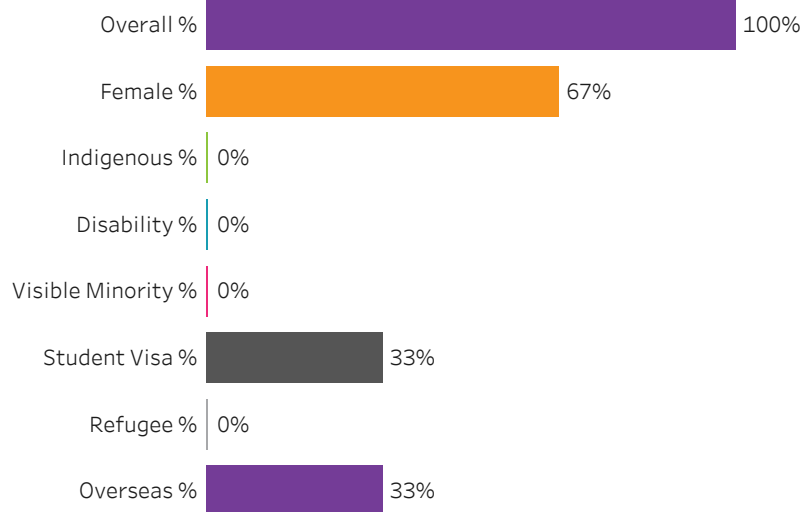

Percent of Program Total

Filters

1. Base or ConEd

- ☒ Base
- ☐ ConEd

2. Change one or more of the selections below to filter the data

Apprenticeship, Basic Ed, or Cert-Dip-Degree
All

Credential
All

Training Location
All

Administering Campus
Moose Jaw

[Reset filters](#)