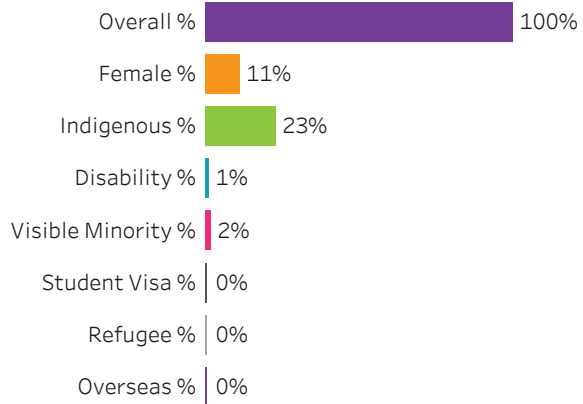

[Click to return to Summary Dashboard](#) 

[Clear selection](#) 

Graduates by Demographic Group

Percentage Share

Graduates by Program

Click on a program (name or bar) to navigate to program details

Filters

1. Choose Base or ConEd