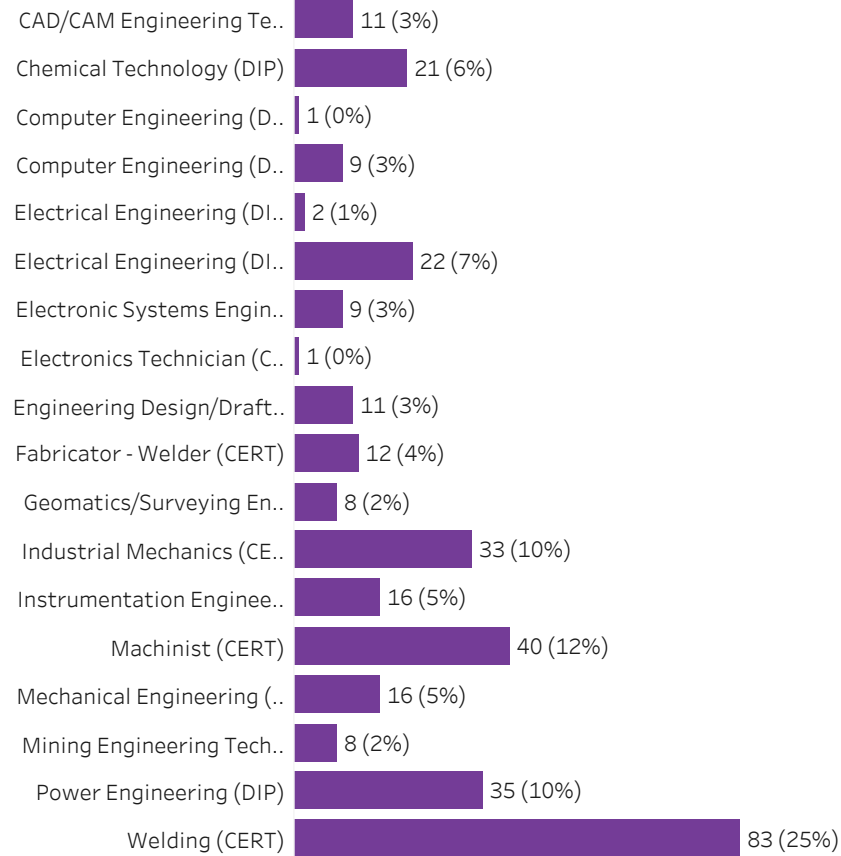

School Dashboard: School of Mining, Energy & Manufacturing All Campus

[Click to return to Summary Dashboard](#)

[Clear selection](#)

Graduates by Demographic Group

Percentage Share

Graduates by Program

Click on a program (name or bar) to navigate to program details