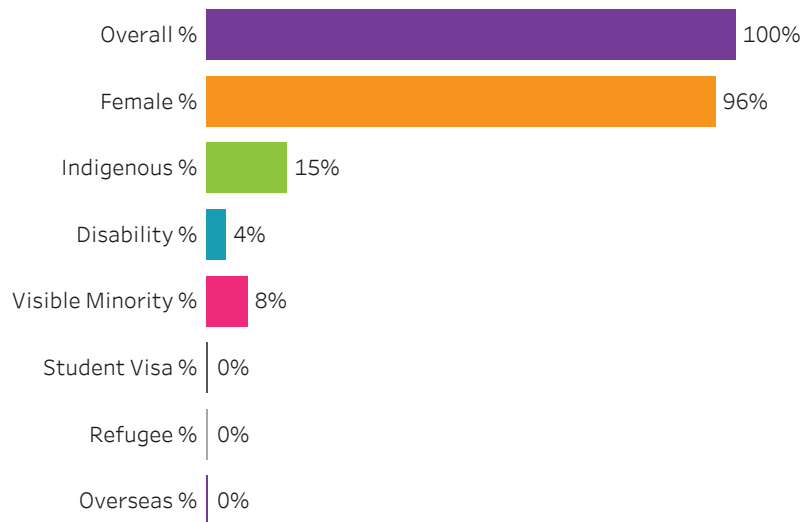

Reset filters

Program Dashboard: Dental Hygiene (DIP) Program - Base Regina Campus

Graduates by Demographic Group

Percent of Program Total

Filters

1. Base or ConEd

Base

2. Change one or more of the selections below to filter the data