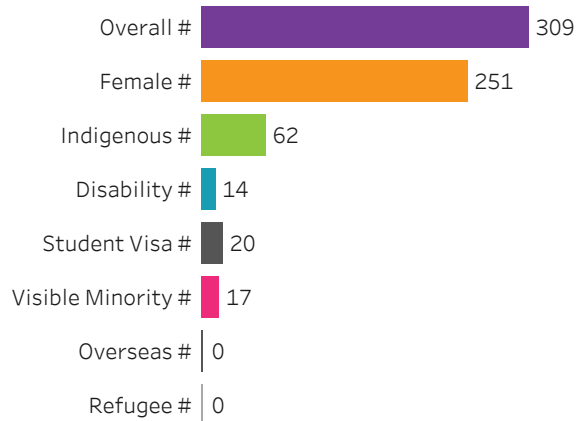

Percentage Share

Graduates by Program

Click on a program (name or bar) to navigate to program details

Filters

1. Choose Base or ConEd

- Base
- ConEd

2. Change one or more of the selections below to filter the data