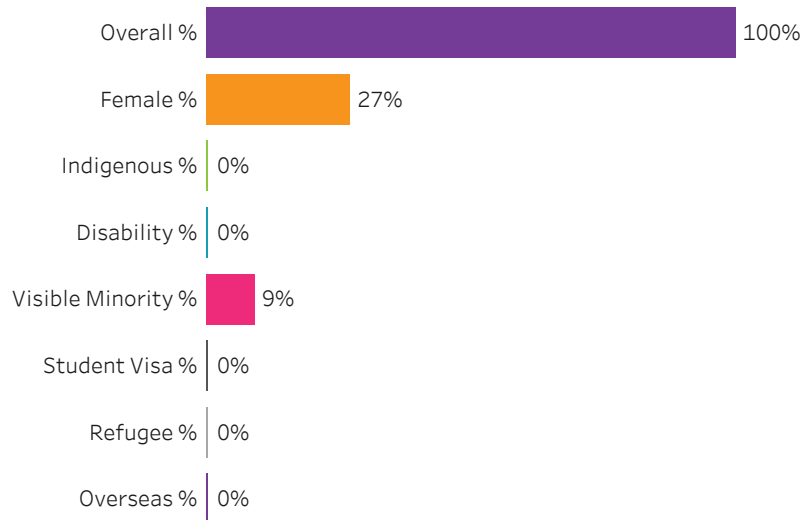

Reset filters

**Program Dashboard: Welding (CERT) Program - Base
Saskatoon Campus**

Graduates by Demographic Group

Percent of Program Total

Filters

1. Base or ConEd

- Base
- ConEd

2. Change one or more of the selections below to filter the data