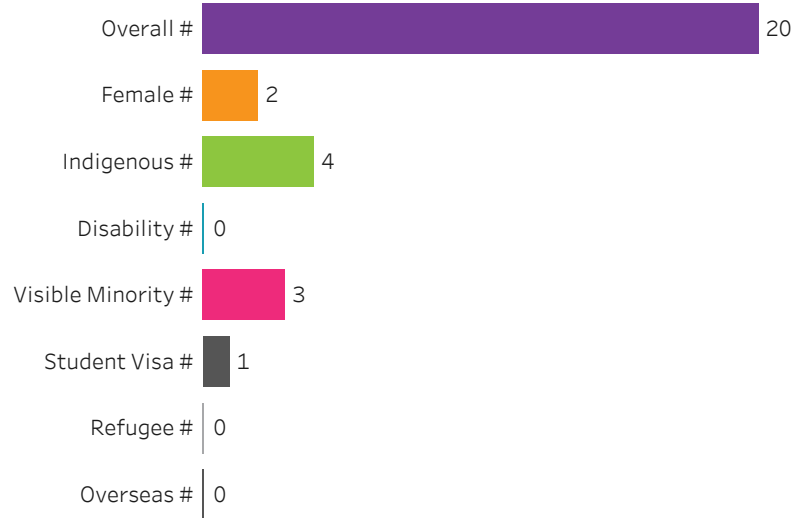

Saskatchewan Polytechnic 2016-17 Census Graduate Statistics

[Click to return to School Dashboard](#)

Program Dashboard: Heavy Equip/Truck & Transport (CERT) Program - ConEd Saskatoon Campus

Graduates by Demographic Group