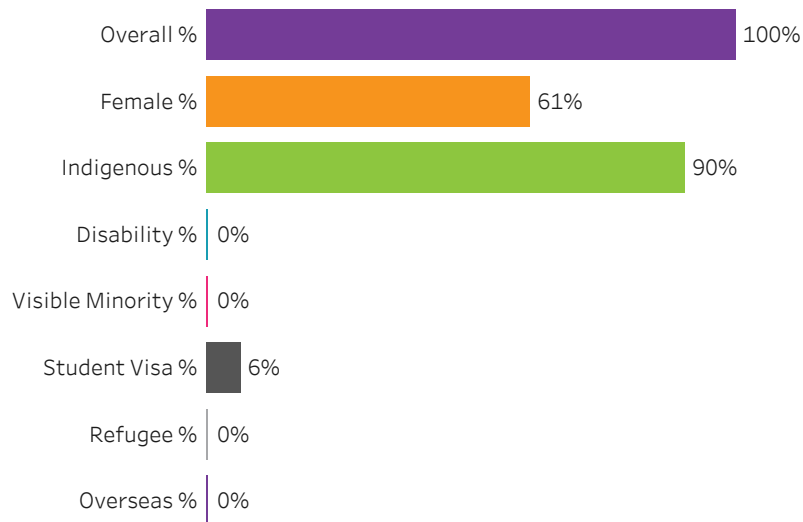

Percent of Program Total

Filters

1. Base or ConEd

- ☒ Base
- ☐ ConEd

2. Change one or more of the selections below to filter the data

Apprenticeship, Basic Ed, or Cert-Dip-Degree

All

Credential

All

Training Location

All

Administering Campus

Prince Albert

[Reset filters](#)