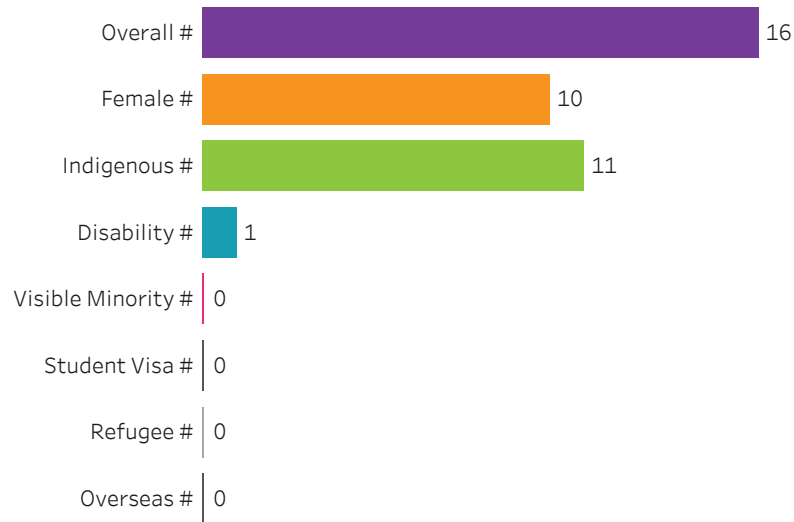

Saskatchewan Polytechnic 2016-17 Census Graduate Statistics

[Click to return to School Dashboard](#)

Program Dashboard: Food Service Cook (APCERT) Program - ConEd Moose Jaw Campus

Graduates by Demographic Group