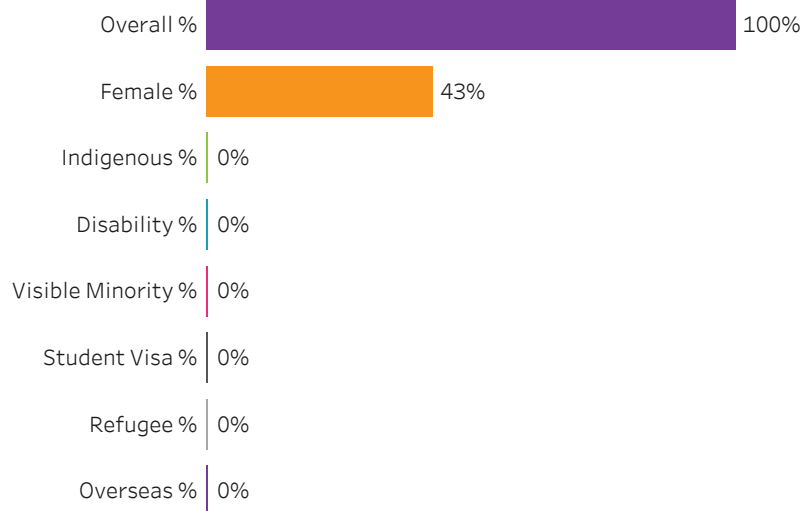

Percent of Program Total

Filters

1. Base or ConEd

☒ Base

2. Change one or more of the selections below to filter the data

Apprenticeship, Basic Ed, or Cert-Dip-Degree

All

Credential

All

Training Location

All

Administering Campus
Saskatoon

[Reset filters](#)