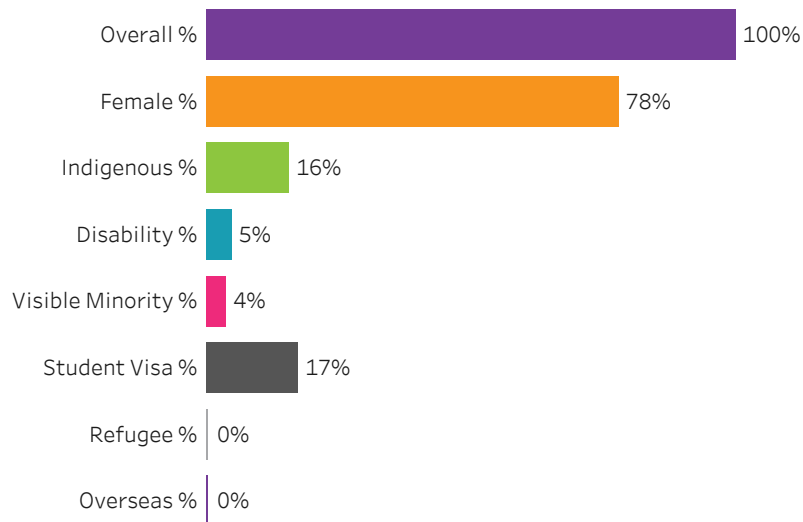

Percent of Program Total

Filters

1. Base or ConEd

- ☐ Base
- ☒ ConEd

2. Change one or more of the selections below to filter the data

Apprenticeship, Basic Ed, or Cert-Dip-Degree

All

Credential

All

Training Location

All

Administering Campus

Moose Jaw

Reset filters