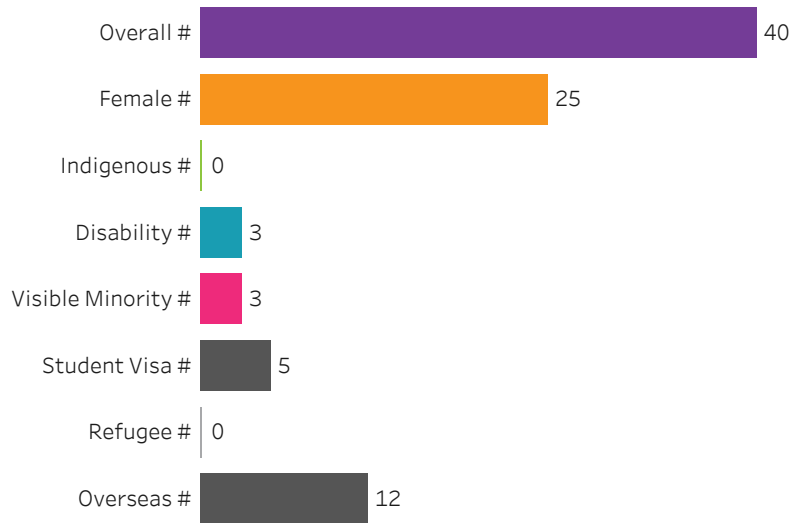

[Reset filters](#) 

**Program Dashboard: Business (CERT) Program - Base
Moose Jaw Campus**

Graduates by Demographic Group

Percent of Program Total

Filters

1. Base or ConEd

- Base
- ConEd

2. Change one or more of the selections below to filter the data