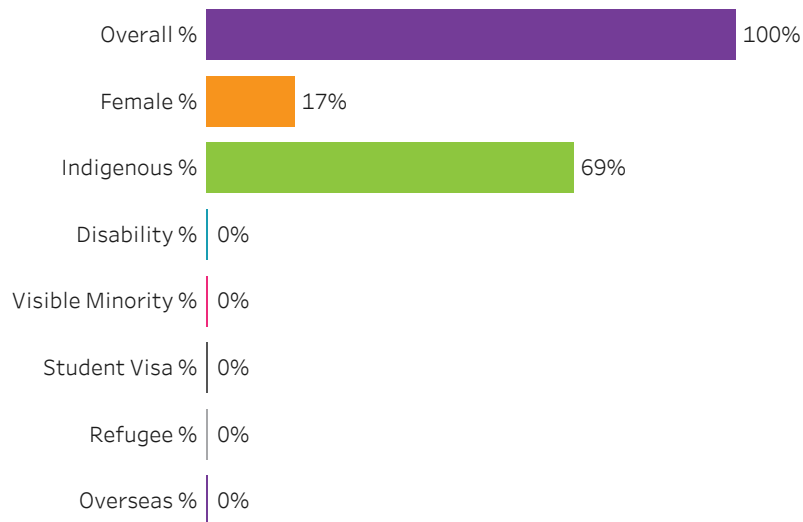

Credential
All

Training Location
All

Administering Campus
Saskatoon

[Reset filters](#)

**Program Dashboard: Heavy Equipment Operator (APCERT) Program - ConEd
Regina Campus**

Graduates by Demographic Group

Percent of Program Total