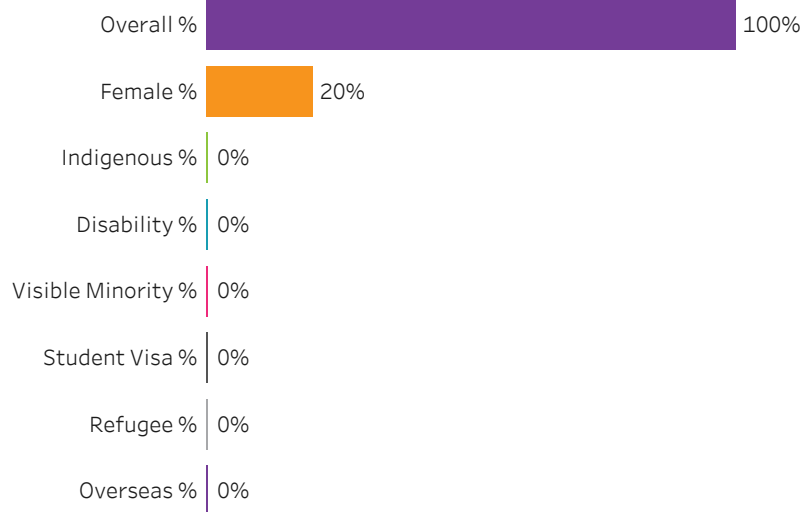

Reset filters

**Program Dashboard: Welding (APCERT) Program - ConEd
Saskatoon Campus**

Graduates by Demographic Group

Percent of Program Total

Filters

1. Base or ConEd

ConEd

2. Change one or more of the selections below to filter the data