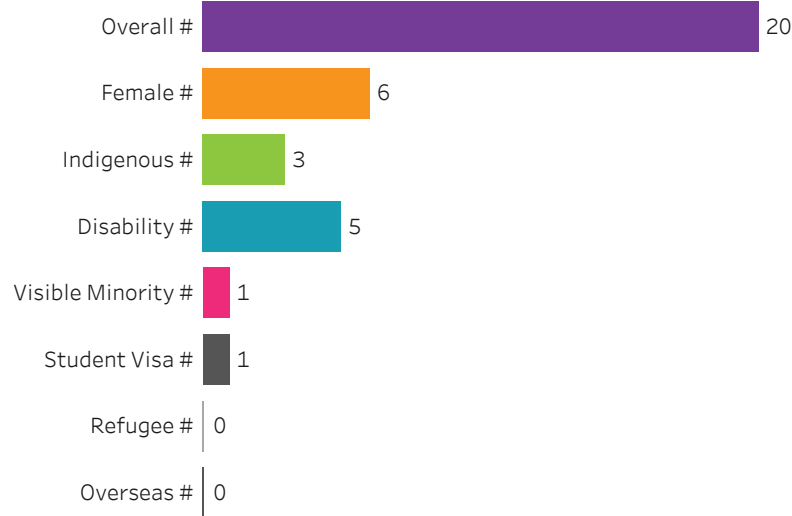

All

Training Location

All

Administering Campus

Prince Albert

[Reset filters](#)

**Program Dashboard: New Media Communications (CERT) Program - Base
Regina Campus**

Graduates by Demographic Group