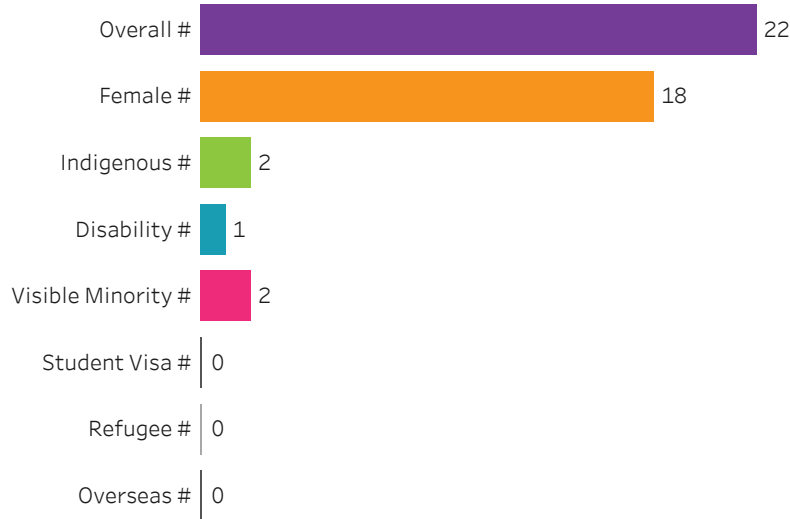

Saskatchewan Polytechnic 2016-17 Census Graduate Statistics

[Click to return to School Dashboard](#)

Program Dashboard: Therapeutic Recreation (DIP) Program - Base Saskatoon Campus

Graduates by Demographic Group