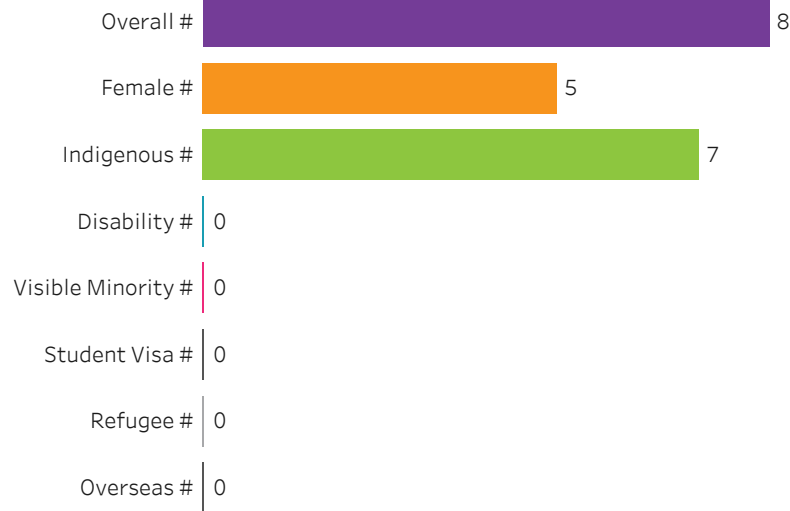

[Click to return to School Dashboard](#)

Program Dashboard: Professional Cooking (CERT) Program - ConEd Prince Albert Campus

Graduates by Demographic Group

Percent of Program Total

Filters

1. Base or ConEd