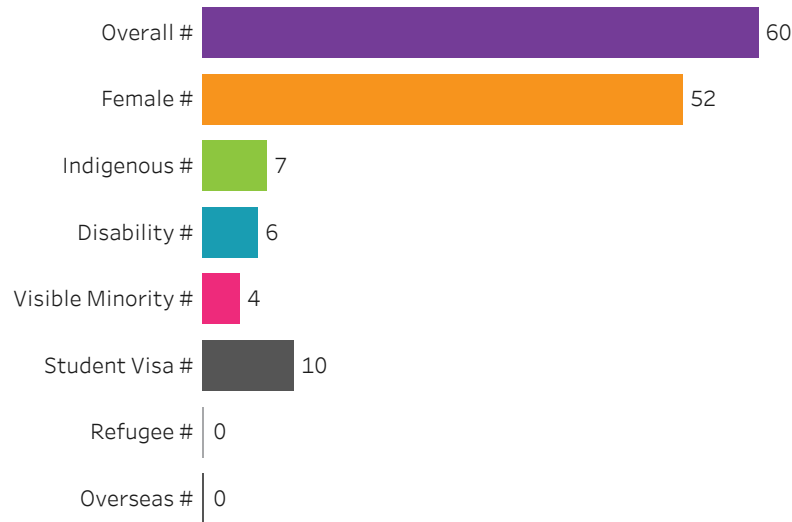

Saskatchewan Polytechnic 2016-17 Census Graduate Statistics

[Click to return to School Dashboard](#)

Program Dashboard: Office Administration (CERT) Program - Base Regina Campus

Graduates by Demographic Group