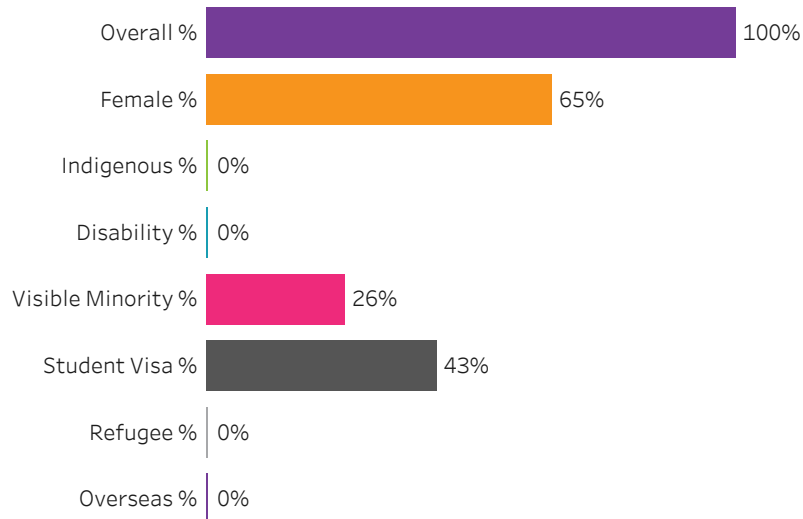

Percent of Program Total

Filters

1. Base or ConEd

☒ Base

2. Change one or more of the selections below to filter the data

Apprenticeship, Basic Ed, or Cert-Dip-Degree

All

Credential

All

Training Location

All

Administering Campus

Moose Jaw

[Reset filters](#)