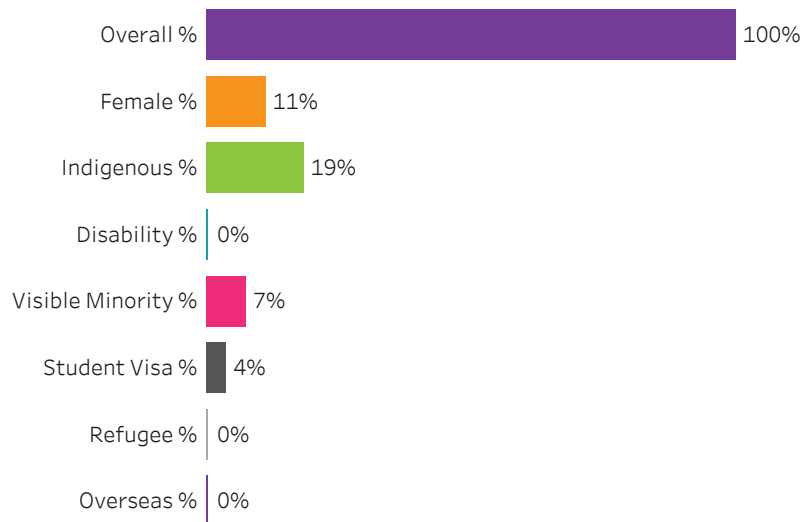

Percent of Program Total

Filters

1. Base or ConEd

☒ Base

2. Change one or more of the selections below to filter the data

Apprenticeship, Basic Ed, or Cert-Dip-Degree

All

Credential

All

Training Location

All

Administering Campus
Saskatoon

[Reset filters](#)