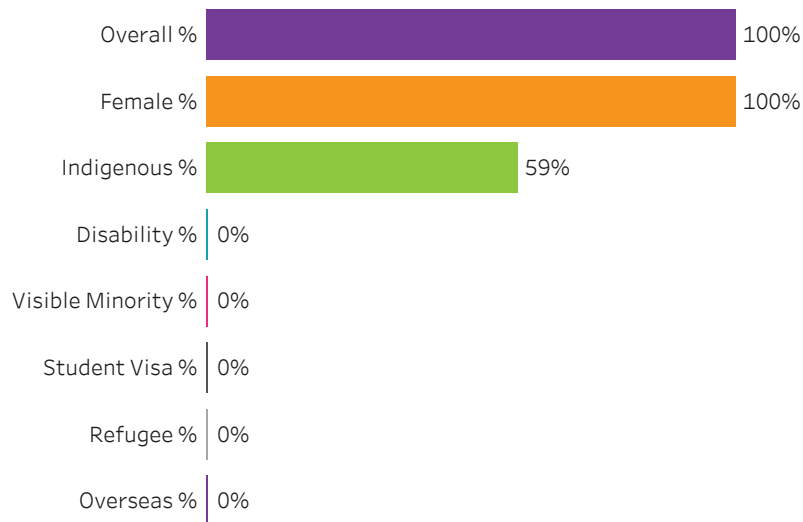

[Click to return to School Dashboard](#)

Program Dashboard: Office Administration (CERT) Program - ConEd
Moose Jaw Campus

Graduates by Demographic Group

Percent of Program Total

Filters

1. Base or ConEd

- Base
- ConEd