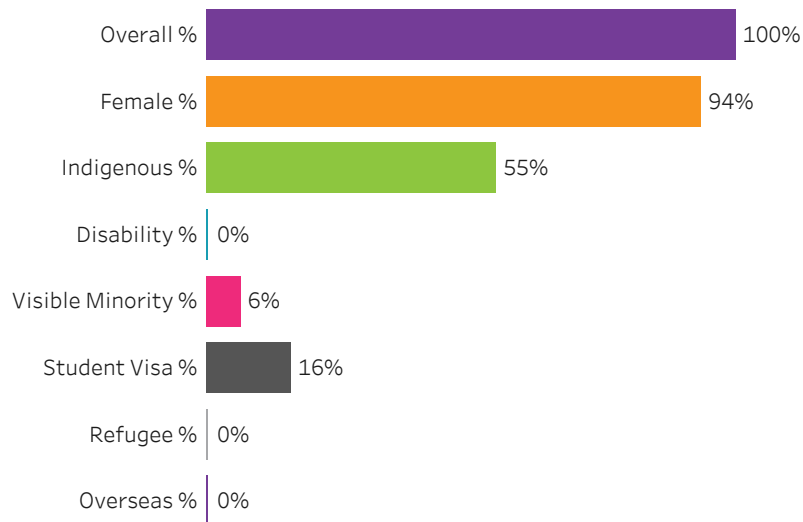

All

Training Location

All

Administering Campus
Saskatoon

[Reset filters](#)

**Program Dashboard: Continuing Care Assistant (CERT) Program - Base
Prince Albert Campus**

Graduates by Demographic Group

Percent of Program Total