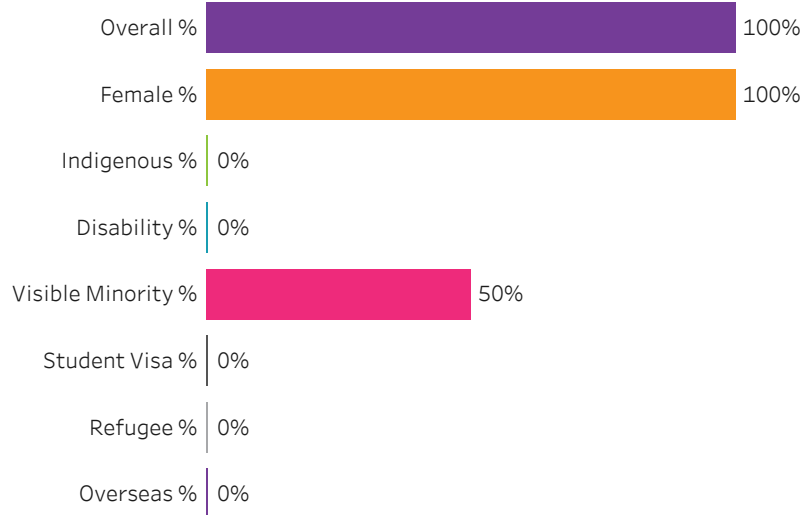

[Reset filters](#)

Program Dashboard: International Educated Nurses (APCERT) Program - Base Regina Campus

Graduates by Demographic Group

Percent of Program Total

Filters

1. Base or ConEd

- Base
- ConEd

2. Change one or more of the selections below to filter the data