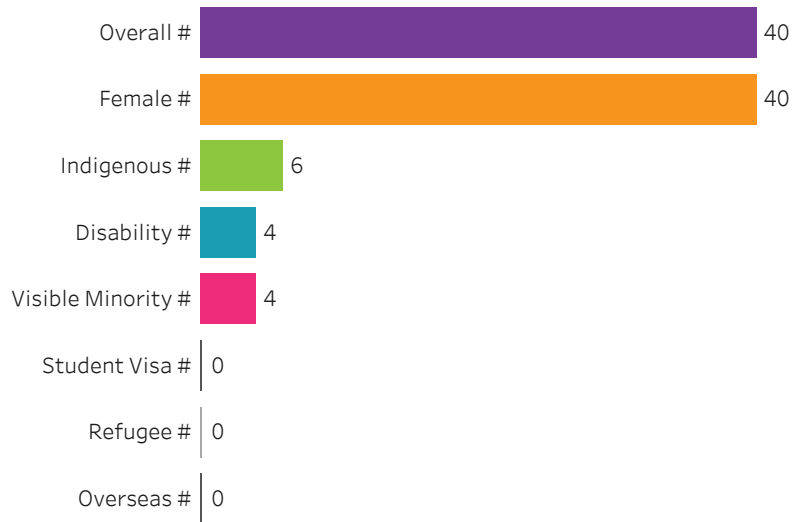

Program Dashboard: Practical Nursing (DIP) Program - Base Regina Campus

Graduates by Demographic Group