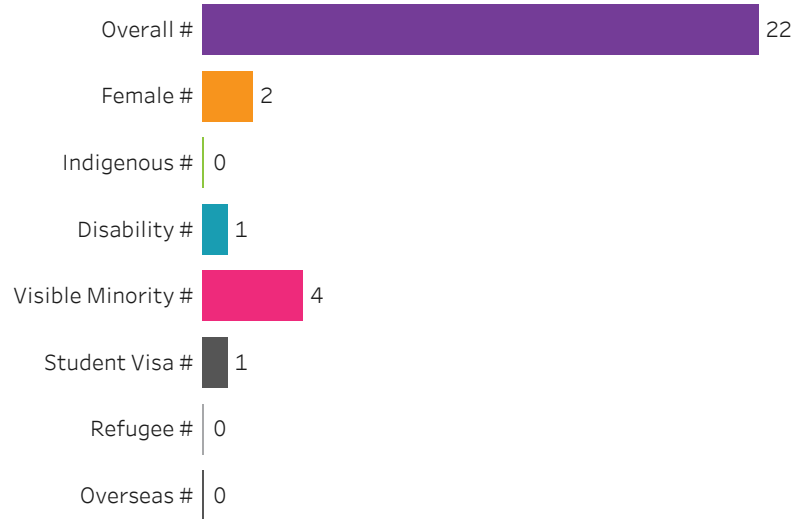

[Reset filters](#)

Saskatchewan Polytechnic 2016-17 Census Graduate Statistics

[Click to return to School Dashboard](#)

Program Dashboard: Electrical Engineering (DIPC) Program - Base Moose Jaw Campus

Graduates by Demographic Group