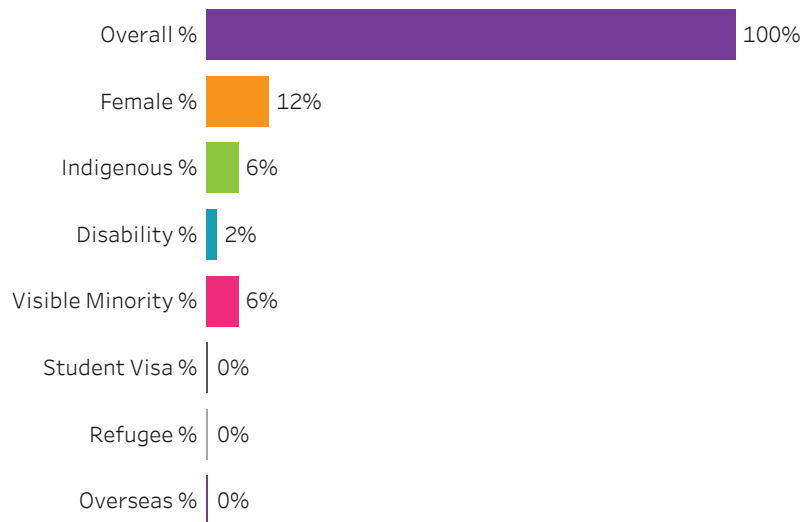

**Program Dashboard: Electrician (APCERT) Program - ConEd
Moose Jaw Campus**

Graduates by Demographic Group

Percent of Program Total

Filters

1. Base or ConEd

- Base
- ConEd

2. Change one or more of the selections below to filter the data