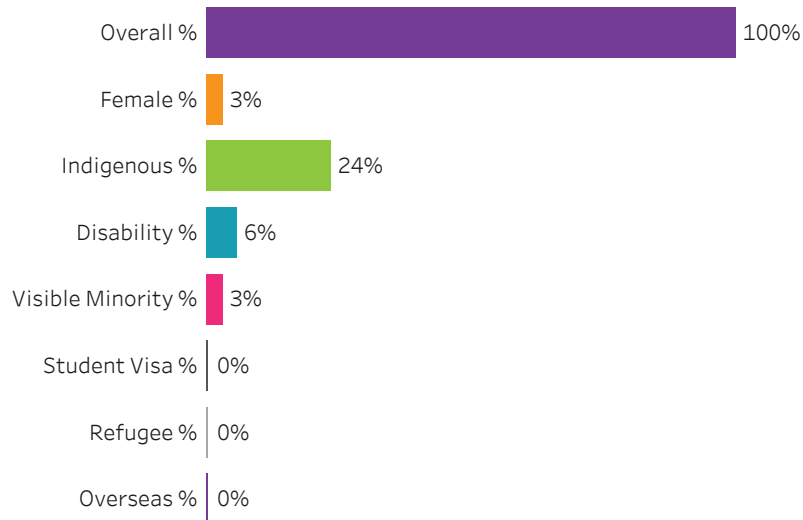

Percent of Program Total

Filters

1. Base or ConEd

- ☒ Base
- ☐ ConEd

2. Change one or more of the selections below to filter the data

Apprenticeship, Basic Ed, or Cert-Dip-Degree

All

Credential

All

Training Location

All

Administering Campus

Saskatoon

Reset filters