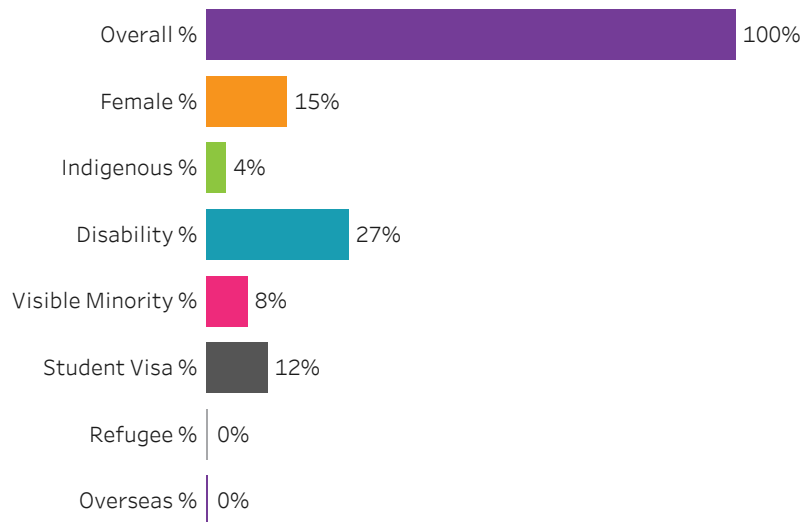

Moose Jaw

[Reset filters](#)

Program Dashboard: Computer Networking Technician (CERT) Program - Base Regina Campus

Graduates by Demographic Group

Percent of Program Total

Filters

1. Base or ConEd

Base