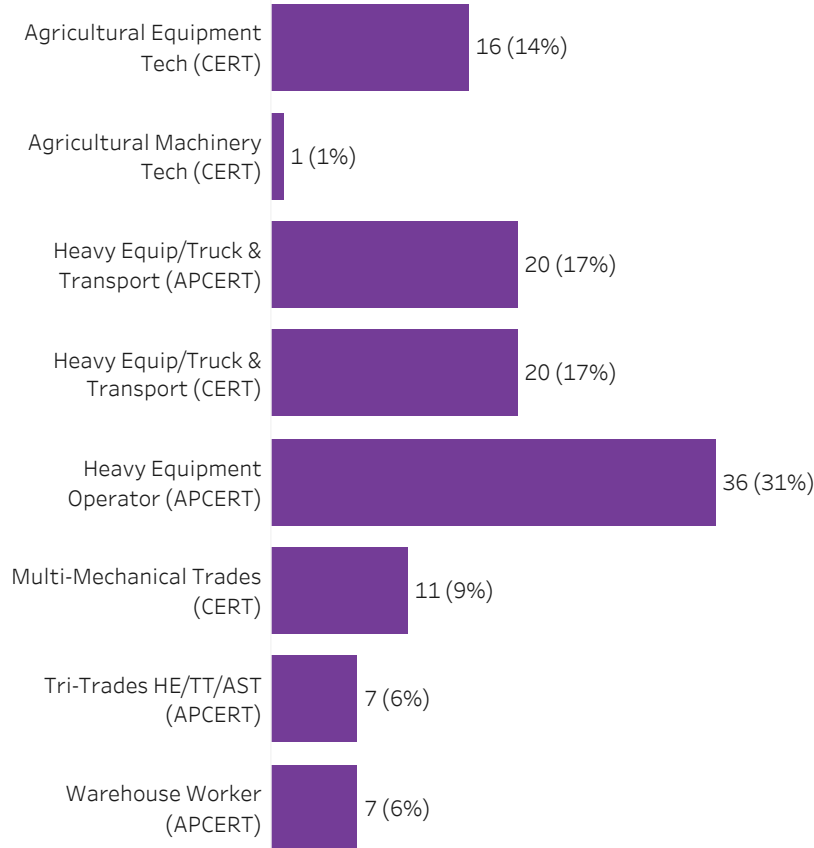

Graduates by Program

Click on a program (name or bar) to navigate to program details

Filters

1. Choose Base or ConEd

- ☐ Base
- ☒ ConEd

2. Change one or more of the selections below to filter the data

Apprenticeship, Basic Ed, or Cert-Dip-Degree

All

Credential

All

Training Location

All

Administering Campus

All

[Reset filters](#)