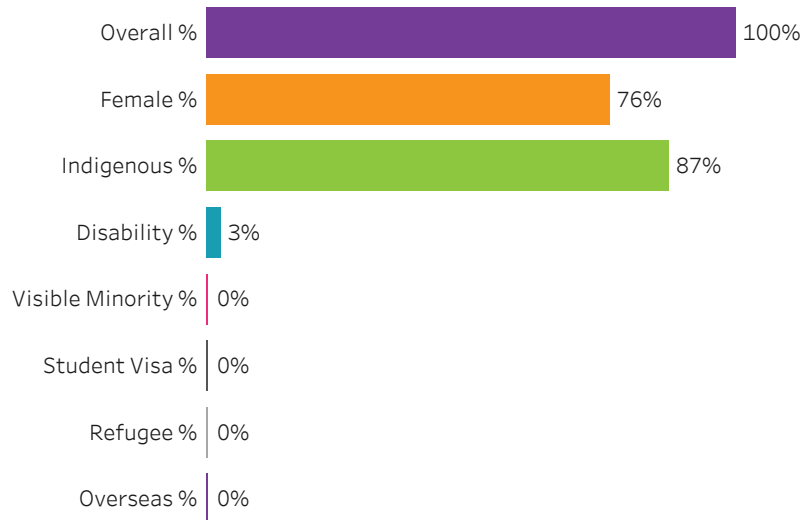

Percent of Program Total

Filters

1. Base or ConEd

☒ ConEd

2. Change one or more of the selections below to filter the data

Apprenticeship, Basic Ed, or Cert-Dip-Degree

All

Credential

All

Training Location

All

Administering Campus

Prince Albert

Reset filters