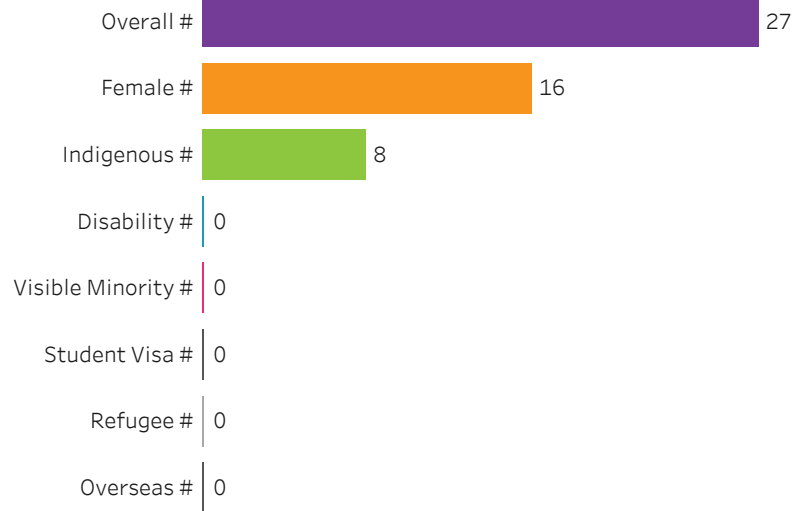

Saskatchewan Polytechnic 2016-17 Census Graduate Statistics

[Click to return to School Dashboard](#)

Program Dashboard: Correctional Studies (DIP) Program - Base Prince Albert Campus

Graduates by Demographic Group