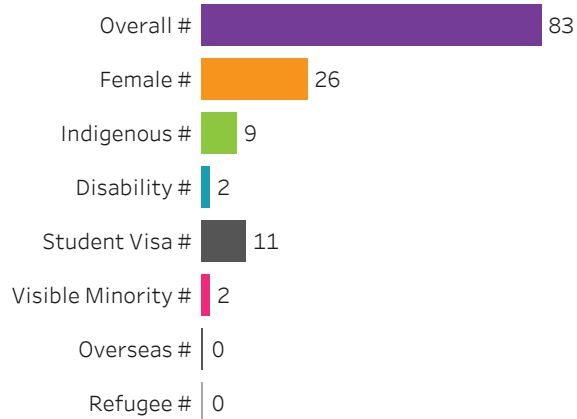

[Click to return to Summary Dashboard](#)

[Clear selection](#)

Graduates by Demographic Group

Percentage Share

Graduates by Program

Click on a program (name or bar) to navigate to program details

Filters

1. Choose Base or ConEd