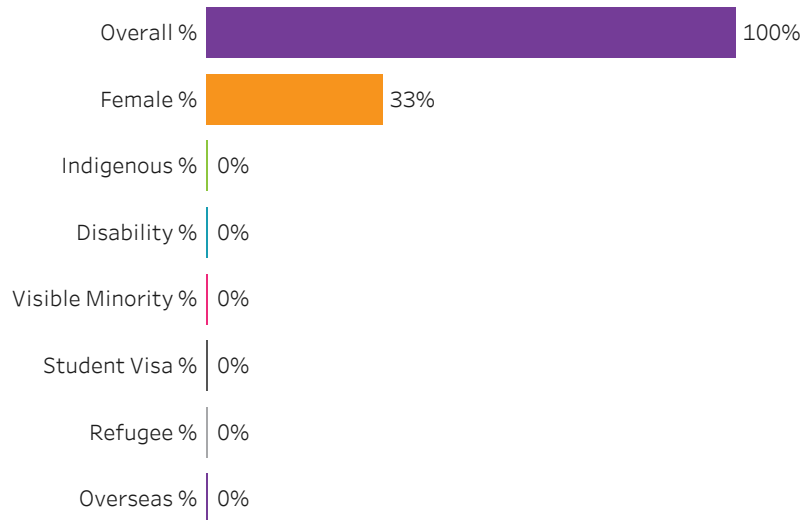

Administering Campus

All

[Reset filters](#) 

**Program Dashboard: Community Paramedic (ACERT) Program - ConEd
Saskatoon Campus**

Graduates by Demographic Group

Percent of Program Total

Filters

1. Base or ConEd