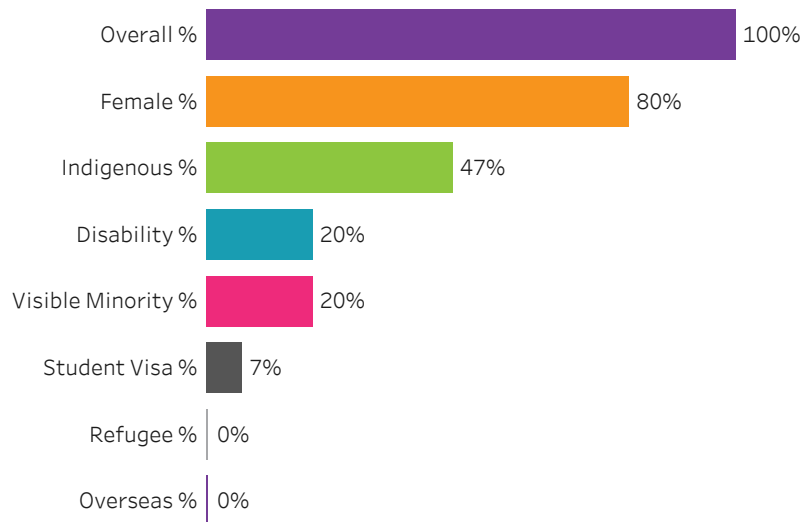

Administering Campus
Saskatoon

[Reset filters](#)

**Program Dashboard: Youth Care Worker (DIP) Program - Base
Saskatoon Campus**

Graduates by Demographic Group

Percent of Program Total

Filters

1. Base or ConEd