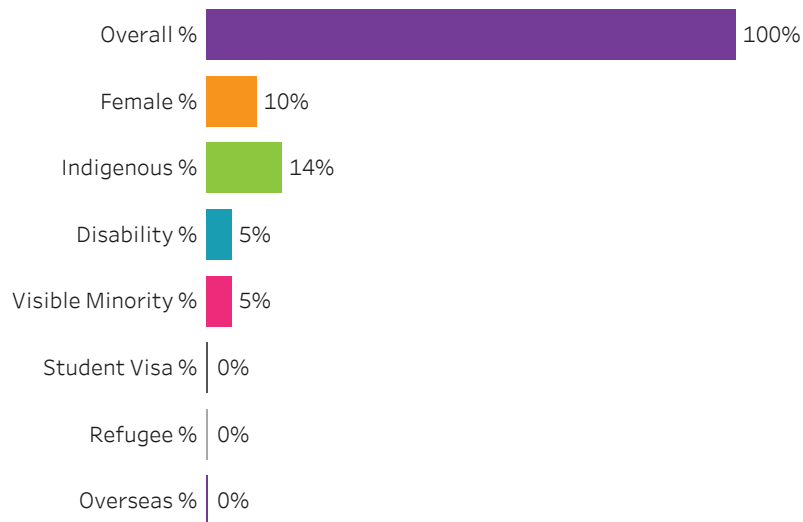

Percent of Program Total

Filters

1. Base or ConEd

☒ Base

2. Change one or more of the selections below to filter the data

Apprenticeship, Basic Ed, or Cert-Dip-Degree

All

Credential

All

Training Location

All

Administering Campus
Saskatoon

[Reset filters](#)