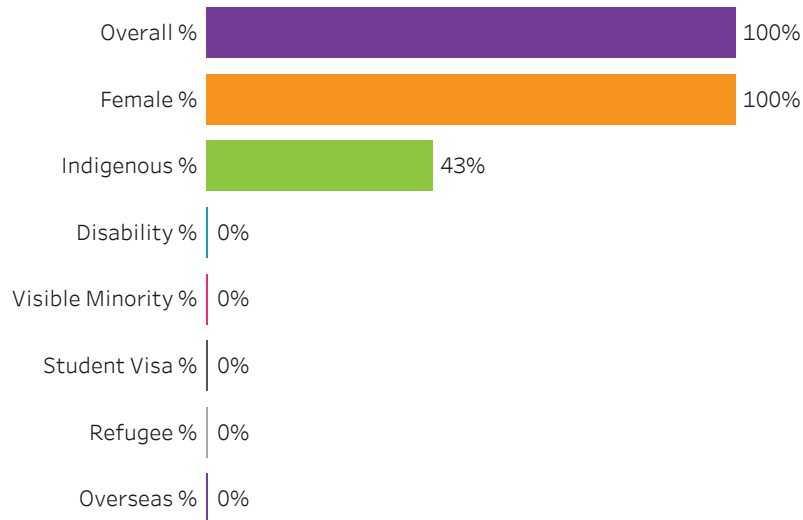

Saskatoon

[Reset filters](#)

Program Dashboard: Court Services Administrator (APCERT) Program - ConEd
Prince Albert Campus

Graduates by Demographic Group

Percent of Program Total

Filters

1. Base or ConEd

ConEd