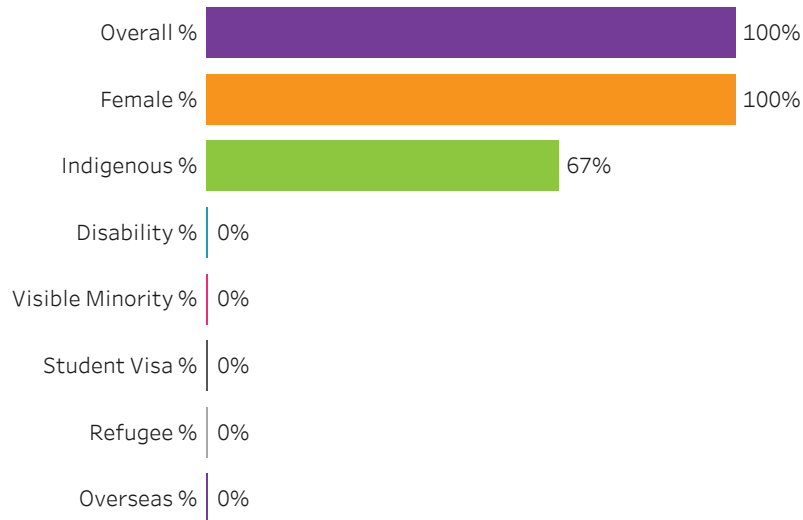

Percent of Program Total

Filters

1. Base or ConEd

☒ ConEd

2. Change one or more of the selections below to filter the data

Apprenticeship, Basic Ed, or Cert-Dip-Degree

All

Credential

All

Training Location

All

Administering Campus

Prince Albert

Reset filters