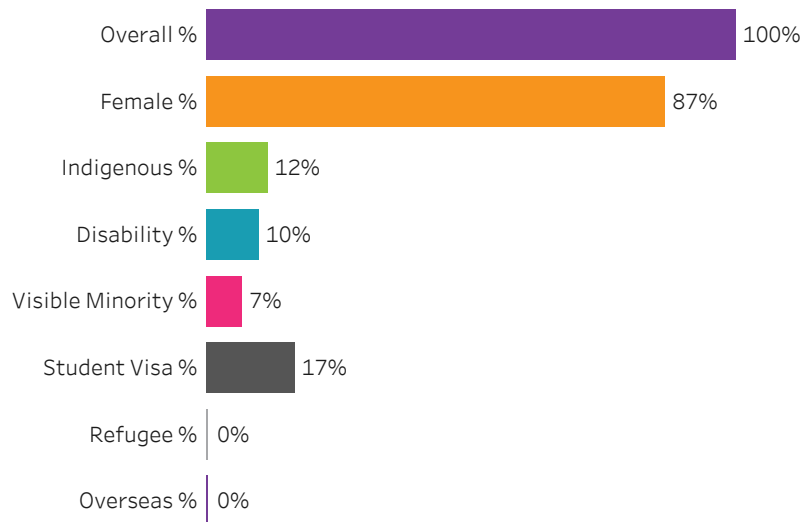

Percent of Program Total

Filters

1. Base or ConEd

- ☒ Base
- ☐ ConEd

2. Change one or more of the selections below to filter the data

Apprenticeship, Basic Ed, or Cert-Dip-Degree

All

Credential

All

Training Location

All

Administering Campus

Regina

Reset filters