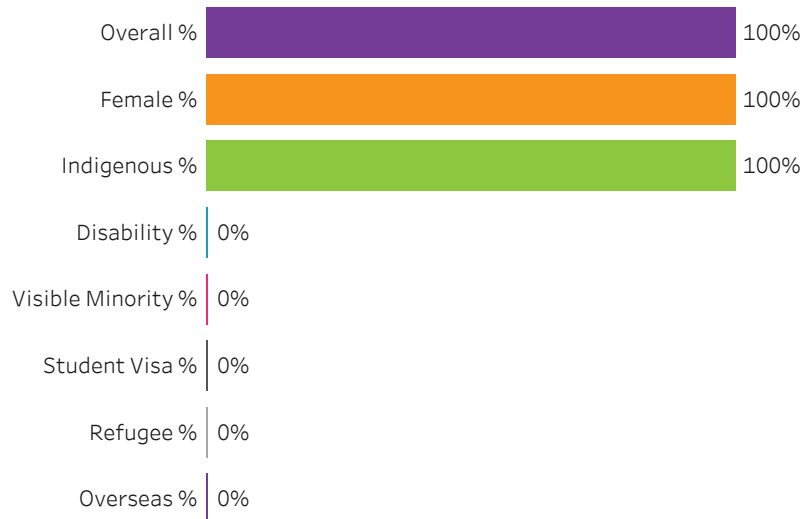

Program Dashboard: Youth Care Worker (DIP) Program - ConEd Saskatoon Campus

Graduates by Demographic Group

Percent of Program Total

Filters

1. Base or ConEd

- Base
- ConEd

2. Change one or more of the selections below to filter the data