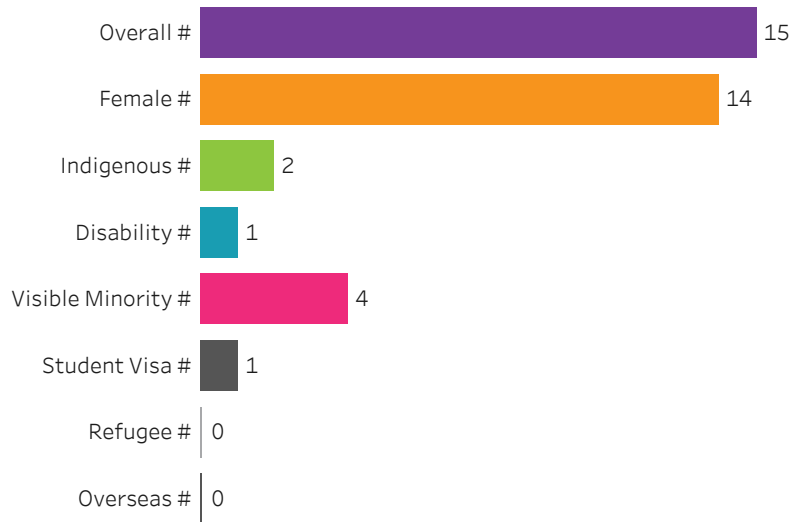

**Program Dashboard: Health Information Management (DIP) Program - Base
Regina Campus**

Graduates by Demographic Group