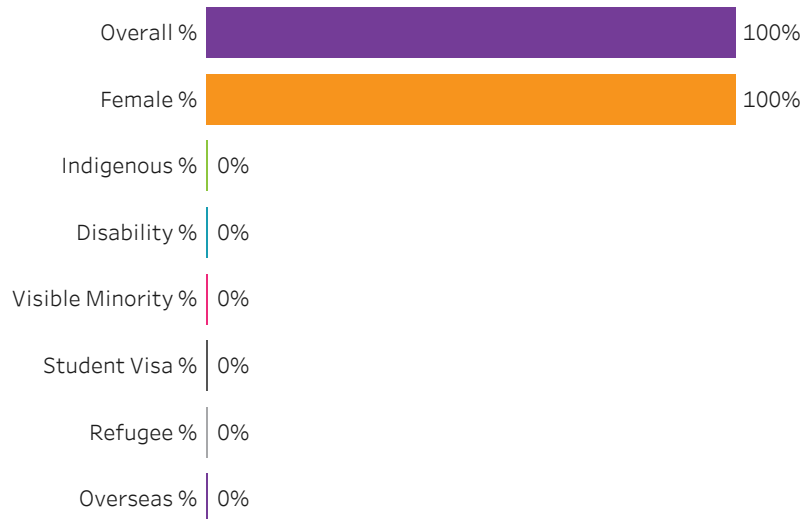

All

Administering Campus

Regina

Reset filters

Program Dashboard: Perioperative Nursing/RN (ACERT) Program - ConEd
Regina Campus

Graduates by Demographic Group

Percent of Program Total

Filters