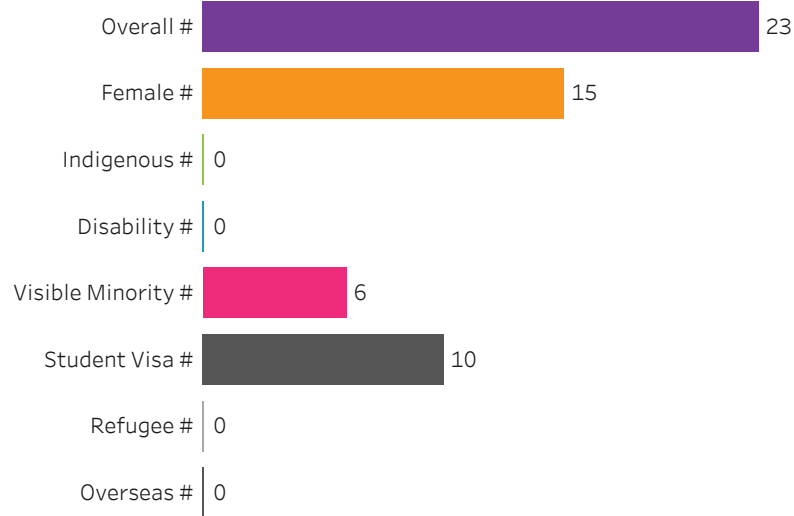

**Program Dashboard: Business Accountancy (DIPC) Program - Base
Moose Jaw Campus**

Graduates by Demographic Group