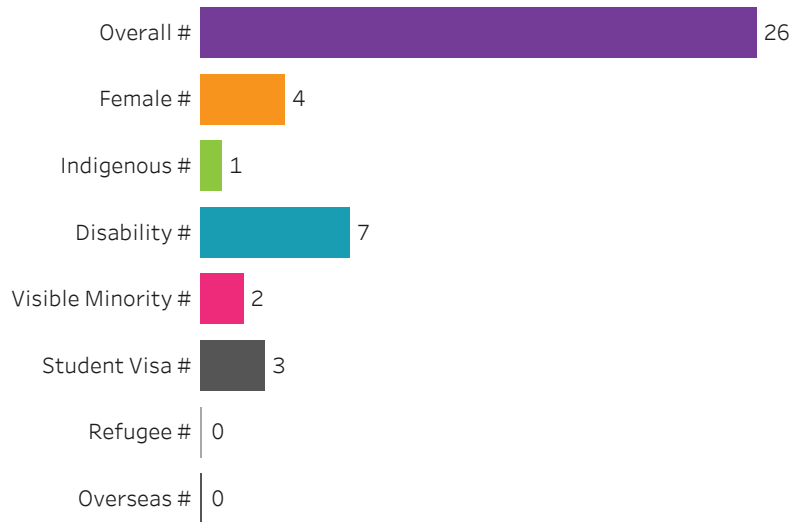

Moose Jaw

[Reset filters](#)

Program Dashboard: Computer Networking Technician (CERT) Program - Base Regina Campus

Graduates by Demographic Group

Percent of Program Total

Filters

1. Base or ConEd

Base