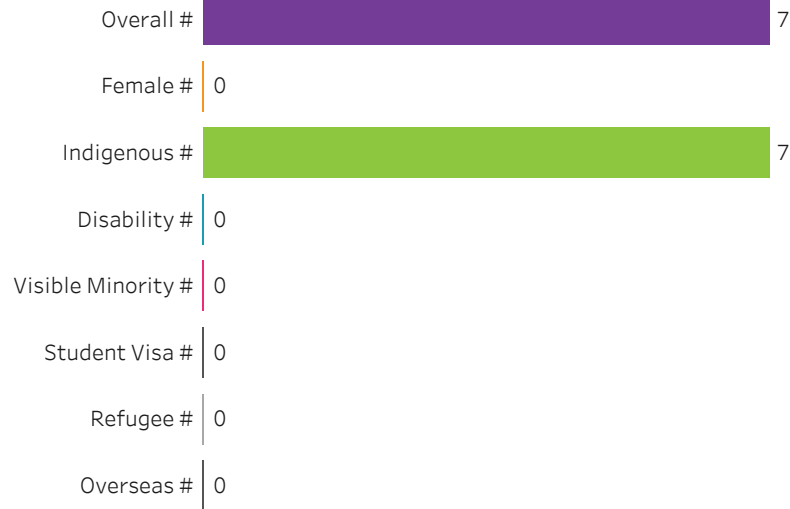

Credential

All

Training Location

All

Administering Campus
Saskatoon

[Reset filters](#)

**Program Dashboard: Tri-Trades HE/TT/AST (APCERT) Program - ConEd
Saskatoon Campus**

Graduates by Demographic Group