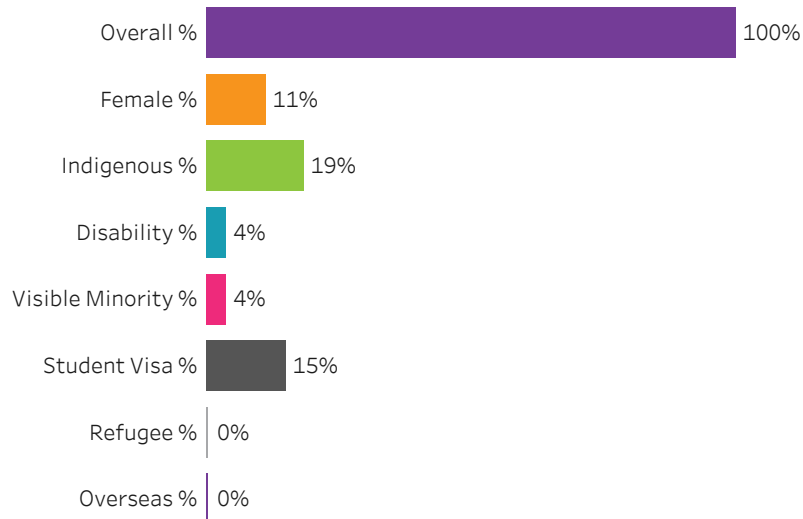

Percent of Program Total

Filters

1. Base or ConEd

☒ Base

2. Change one or more of the selections below to filter the data

Apprenticeship, Basic Ed, or Cert-Dip-Degree
All

Credential
All

Training Location
All

Administering Campus
Moose Jaw

[Reset filters](#)