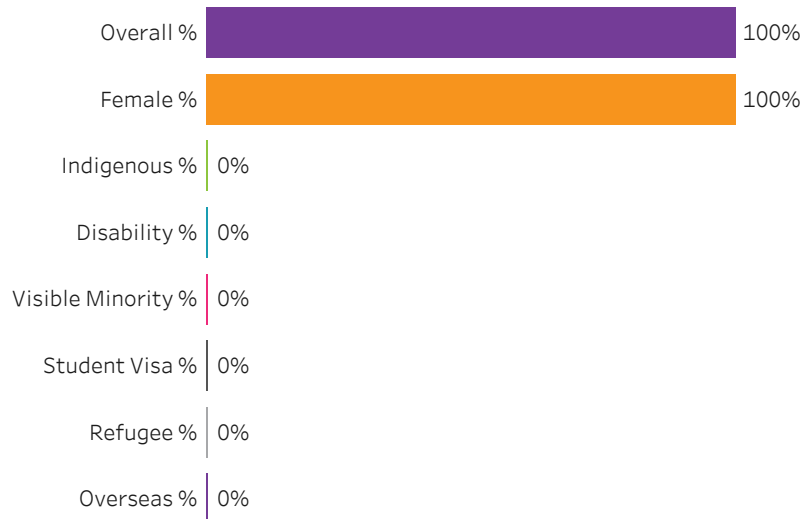

All

Administering Campus

Regina

[Reset filters](#)

**Program Dashboard: Perioperative Nursing/LPN (ACERT) Program - ConEd
Regina Campus**

Graduates by Demographic Group

Percent of Program Total

Filters