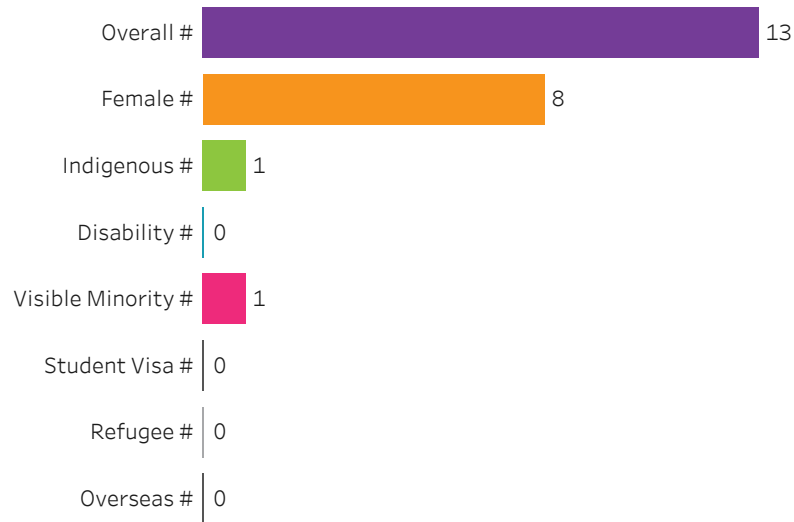

Saskatchewan Polytechnic 2016-17 Census Graduate Statistics

[Click to return to School Dashboard](#)

Program Dashboard: OH&S Practitioner (CERT) Program - Base Saskatoon Campus

Graduates by Demographic Group