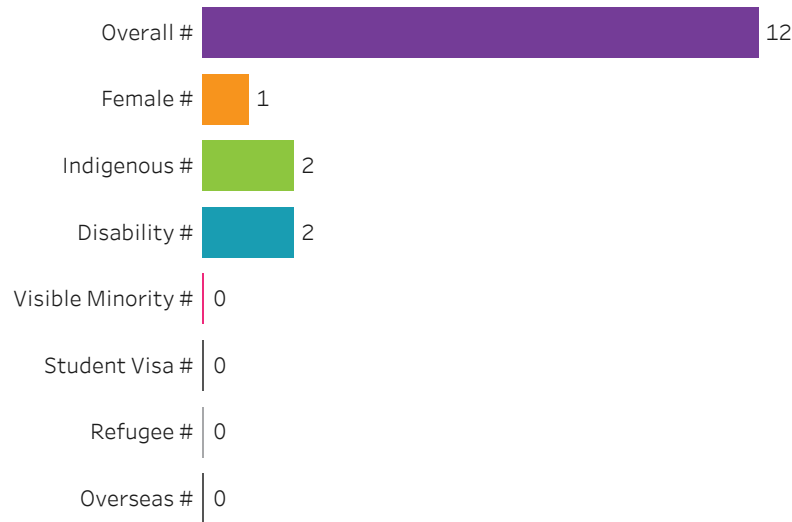

Saskatchewan Polytechnic 2016-17 Census Graduate Statistics

[Click to return to School Dashboard](#)

Program Dashboard: Industrial Mechanics (CERT) Program - Base Prince Albert Campus

Graduates by Demographic Group