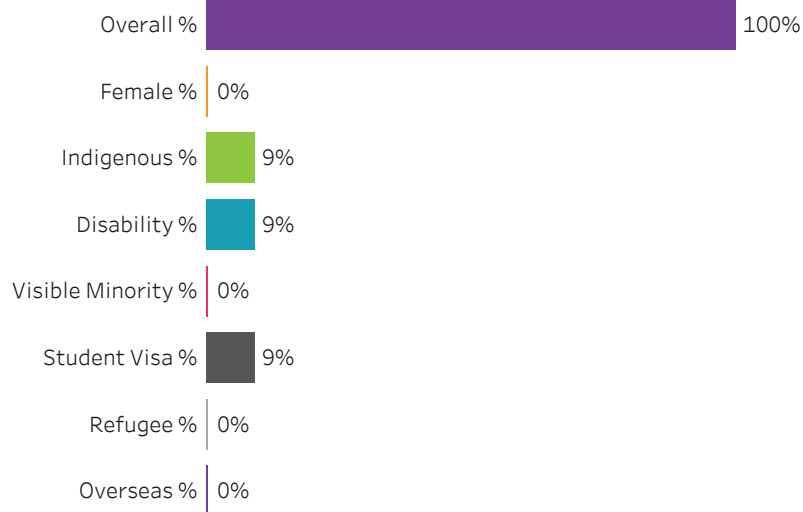

Percent of Program Total

Filters

1. Base or ConEd

☒ ConEd

2. Change one or more of the selections below to filter the data

Apprenticeship, Basic Ed, or Cert-Dip-Degree

All

Credential

All

Training Location

All

Administering Campus
Saskatoon

[Reset filters](#)