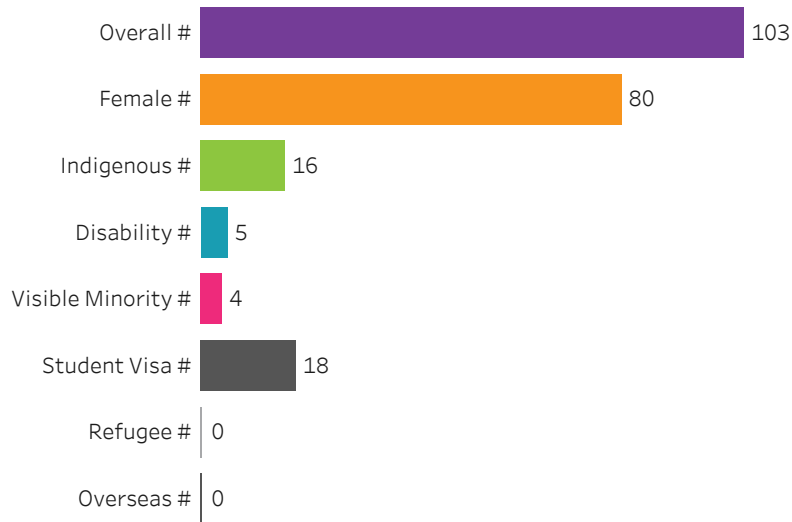

Program Dashboard: Business (CERT) Program - ConEd
Moose Jaw Campus

Graduates by Demographic Group