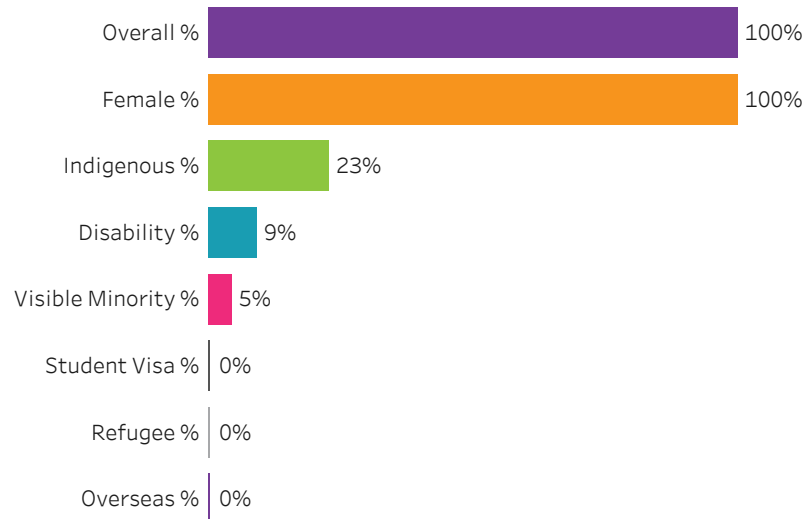

[Reset filters](#)

**Program Dashboard: Early Childhood Education (CERT) Program - Base
Saskatoon Campus**

Graduates by Demographic Group

Percent of Program Total

Filters

1. Base or ConEd

- Base
- ConEd

2. Change one or more of the selections below to filter the data