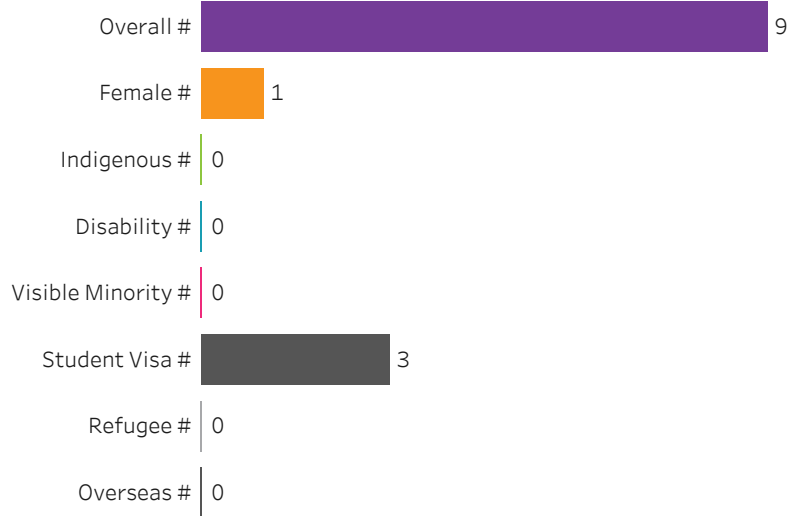

Training Location

All

Administering Campus

Moose Jaw

Reset filters

**Program Dashboard: Civil Technician (CERT) Program - Base
Moose Jaw Campus**

Graduates by Demographic Group

Percent of Program Total