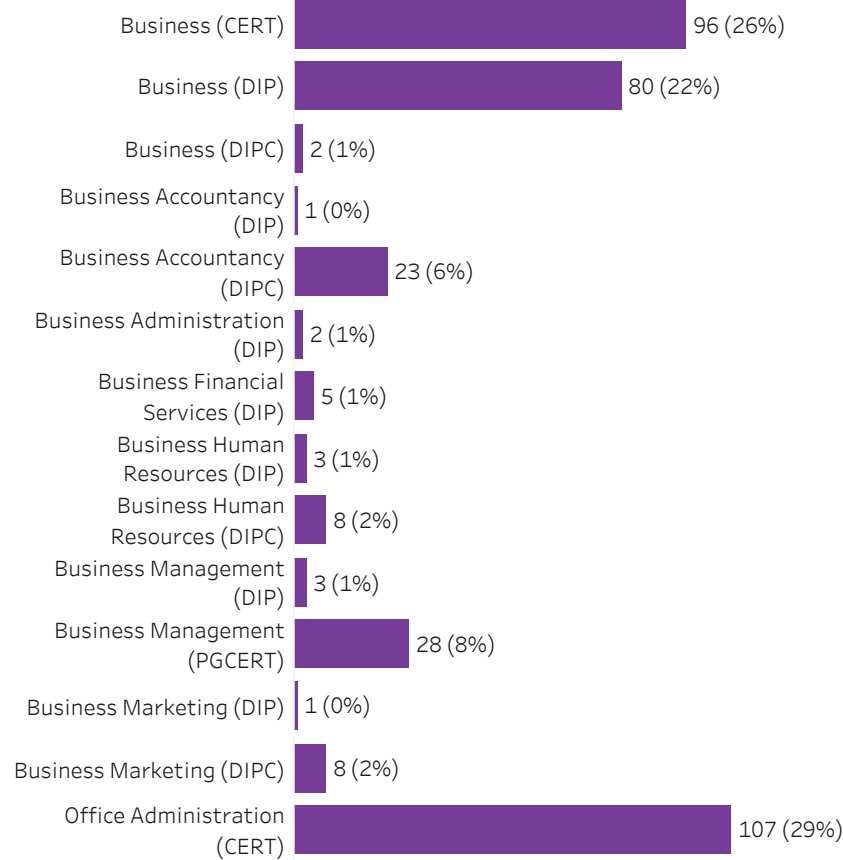

Graduates by Demographic Group

Percentage Share

Graduates by Program

Click on a program (name or bar) to navigate to program details

Filters

1. Choose Base or ConEd

- Base
- ConEd

2. Change one or more of the selections below to filter the data