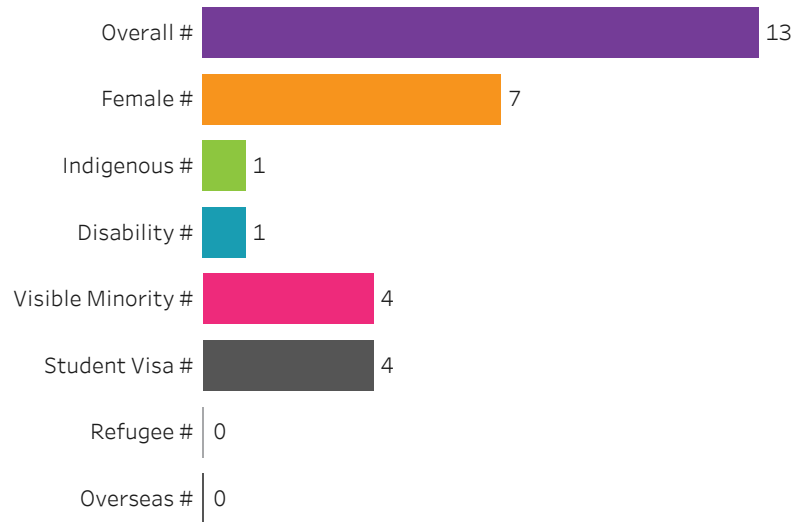

All

[Reset filters](#)

Saskatchewan Polytechnic 2016-17 Census Graduate Statistics

[Click to return to School Dashboard](#)

Program Dashboard: BioScience Technology (DIP) Program - Base Saskatoon Campus

Graduates by Demographic Group