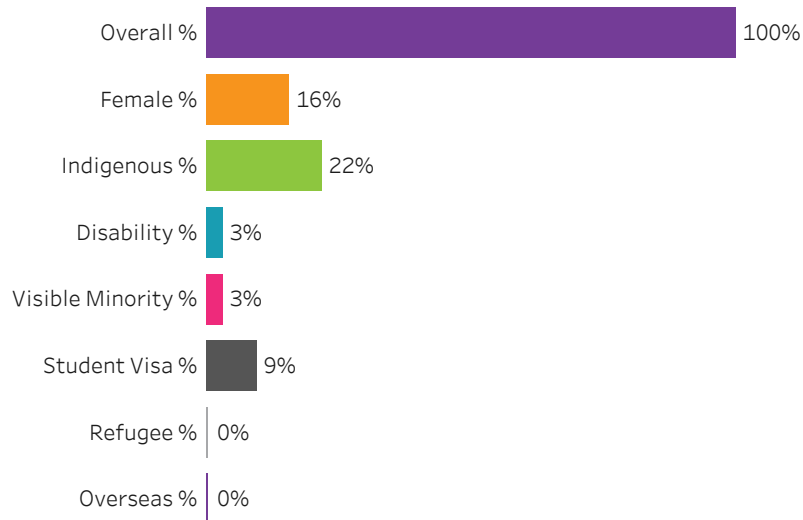

Credential
All

Training Location
All

Administering Campus
Prince Albert

[Reset filters](#)

**Program Dashboard: Welding (CERT) Program - Base
Regina Campus**

Graduates by Demographic Group

Percent of Program Total