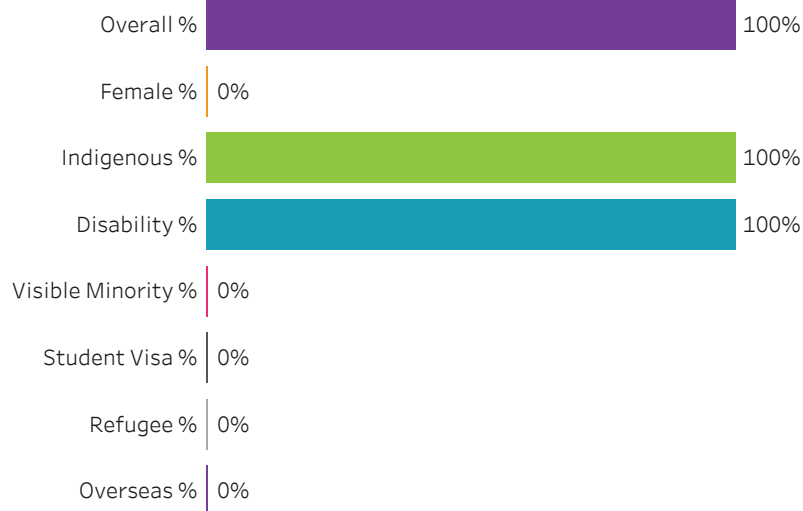

Reset filters

**Program Dashboard: Interactive Media Production (ACERT) Program - Base
Prince Albert Campus**

Graduates by Demographic Group

Percent of Program Total

Filters

1. Base or ConEd

Base

2. Change one or more of the selections below to filter the data