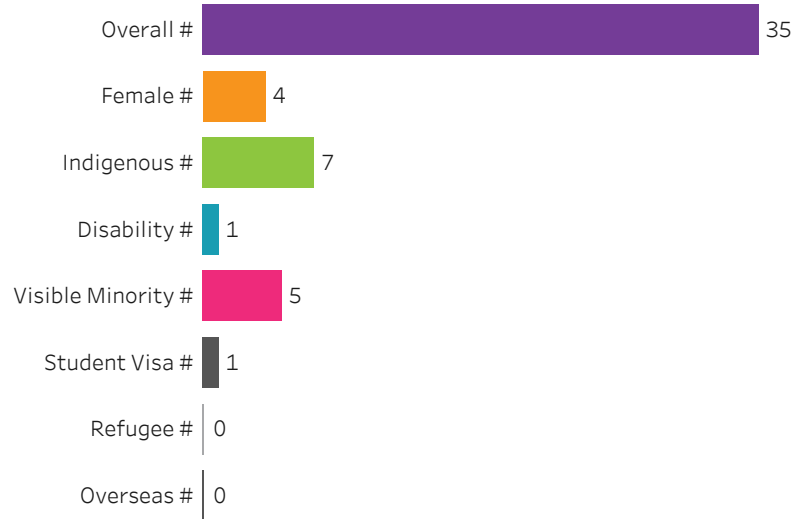

Saskatchewan Polytechnic 2016-17 Census Graduate Statistics

[Click to return to School Dashboard](#)

Program Dashboard: Power Engineering (DIP) Program - Base Saskatoon Campus

Graduates by Demographic Group