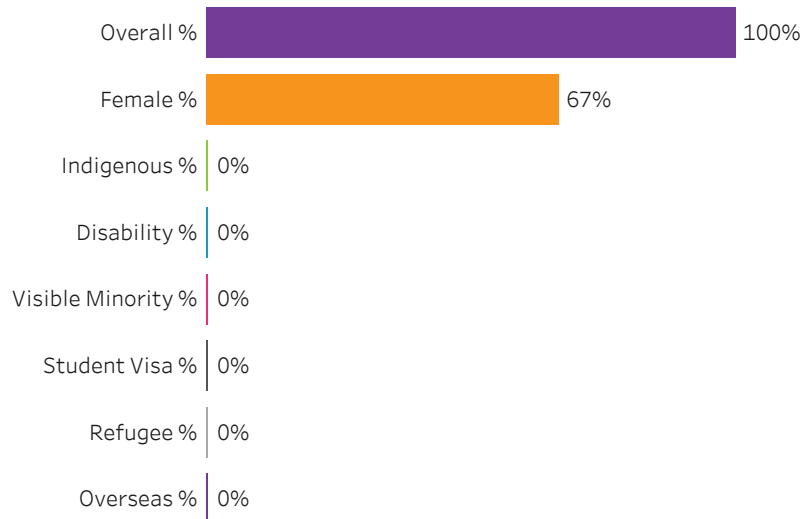

Reset filters

**Program Dashboard: Business Human Resources (DIP) Program - Base
Moose Jaw Campus**

Graduates by Demographic Group

Percent of Program Total

Filters

1. Base or ConEd

- Base
- ConEd

2. Change one or more of the selections below to filter the data