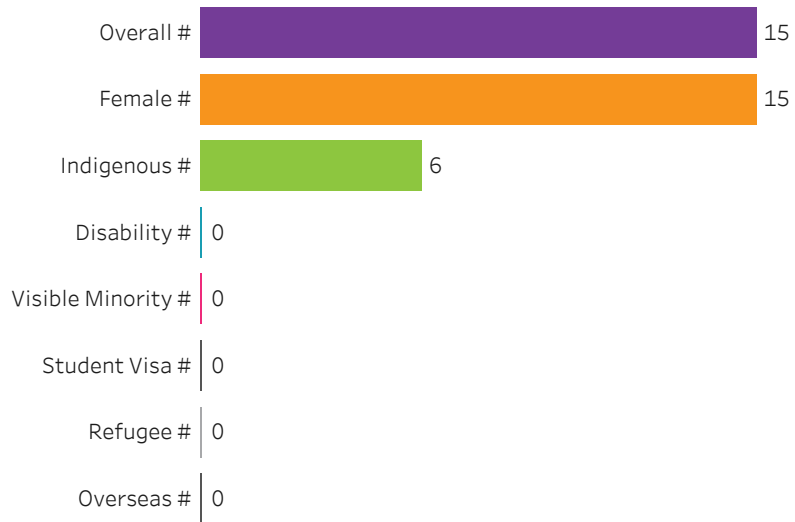

**Program Dashboard: Medical Radiologic Technology (DIP) Program - Base
Saskatoon Campus**

Graduates by Demographic Group