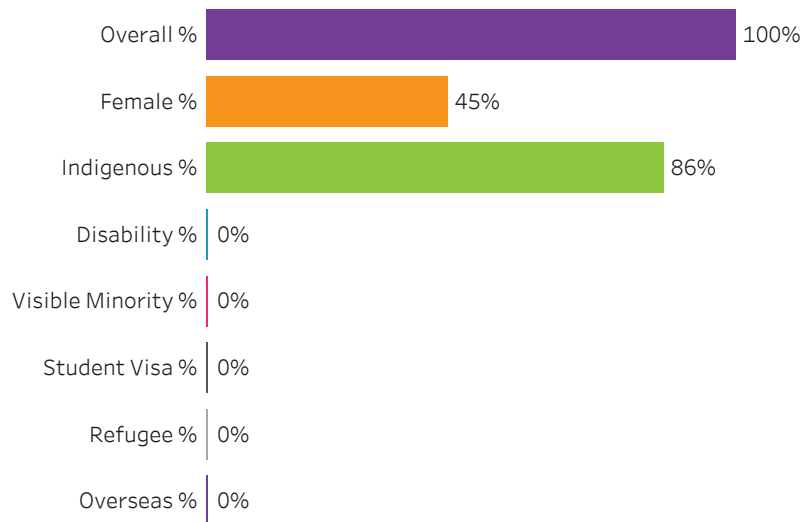

Percent of Program Total

Filters

1. Base or ConEd

☒ ConEd

2. Change one or more of the selections below to filter the data

Apprenticeship, Basic Ed, or Cert-Dip-Degree

All

Credential

All

Training Location

All

Administering Campus

Prince Albert

[Reset filters](#)