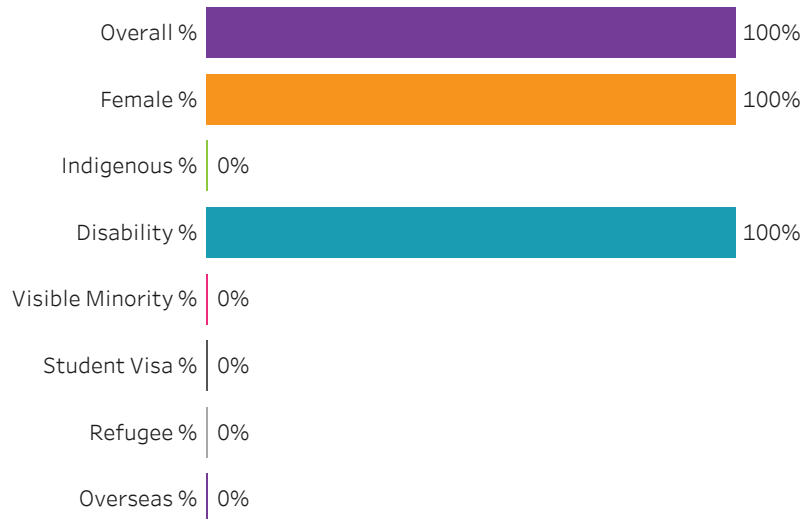

Saskatoon

[Reset filters](#)

**Program Dashboard: Disability Support Worker (CERT) Program - ConEd
Saskatoon Campus**

Graduates by Demographic Group

Percent of Program Total

Filters

1. Base or ConEd

- Base
- ConEd