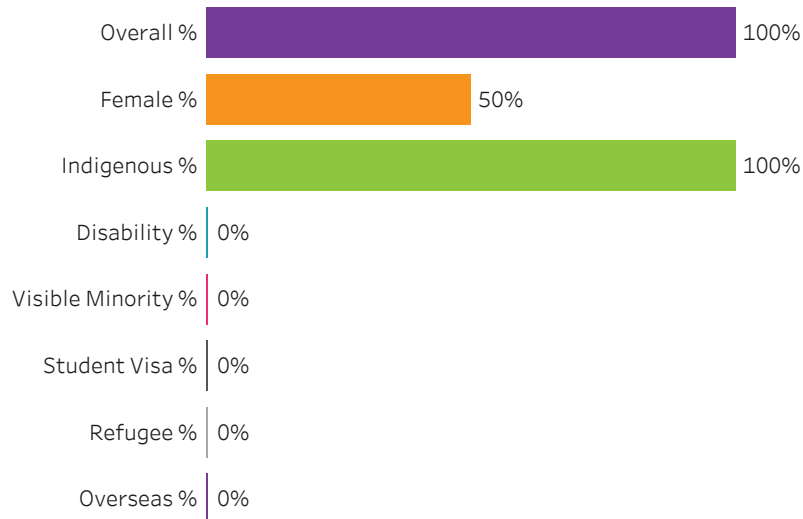

Percent of Program Total

Filters

1. Base or ConEd

☒ Base

2. Change one or more of the selections below to filter the data

Apprenticeship, Basic Ed, or Cert-Dip-Degree

All

Credential

All

Training Location

All

Administering Campus

Prince Albert

[Reset filters](#)