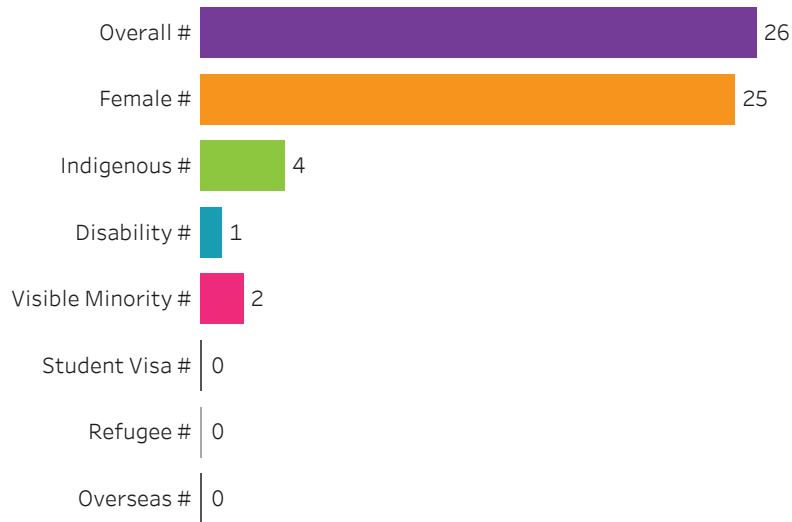

Program Dashboard: Dental Hygiene (DIP) Program - Base Regina Campus

Graduates by Demographic Group