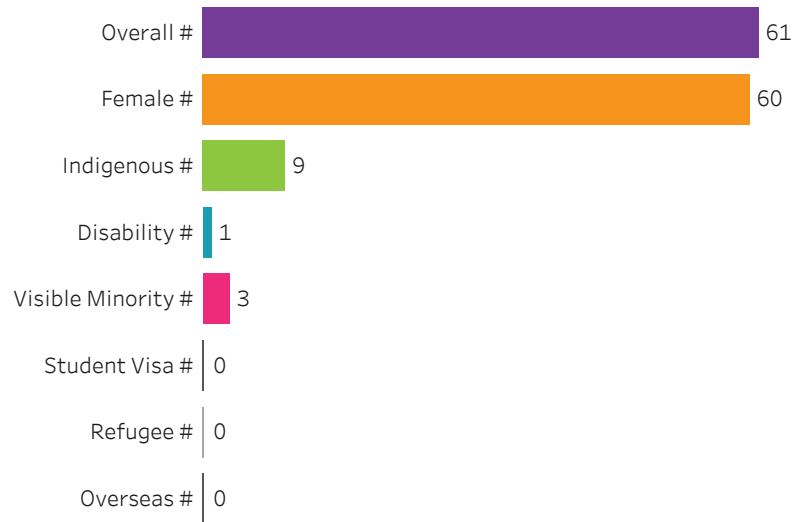

Program Dashboard: Dental Assisting (CERT) Program - Base Regina Campus

Graduates by Demographic Group

Percent of Program Total

Filters

1. Base or ConEd

Base

2. Change one or more of the selections below to filter the data