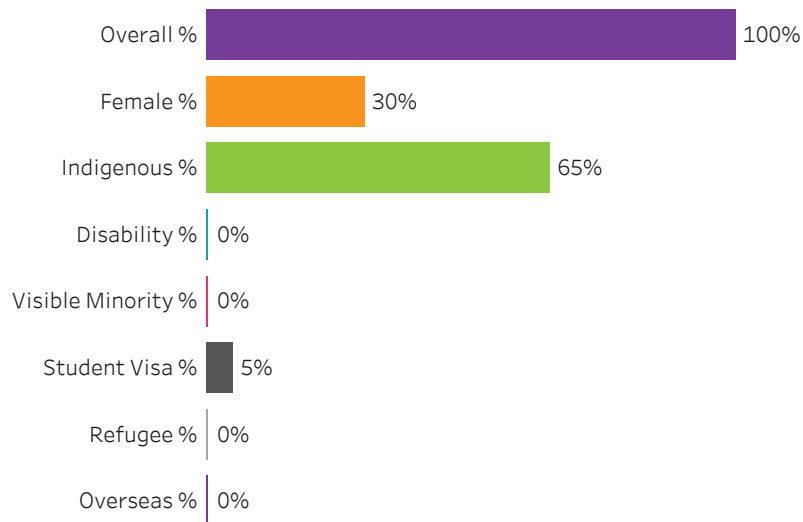

Administering Campus
Moose Jaw

[Reset filters](#)

**Program Dashboard: Carpentry (CERT) Program - Base
Prince Albert Campus**

Graduates by Demographic Group

Percent of Program Total

Filters

1. Base or ConEd