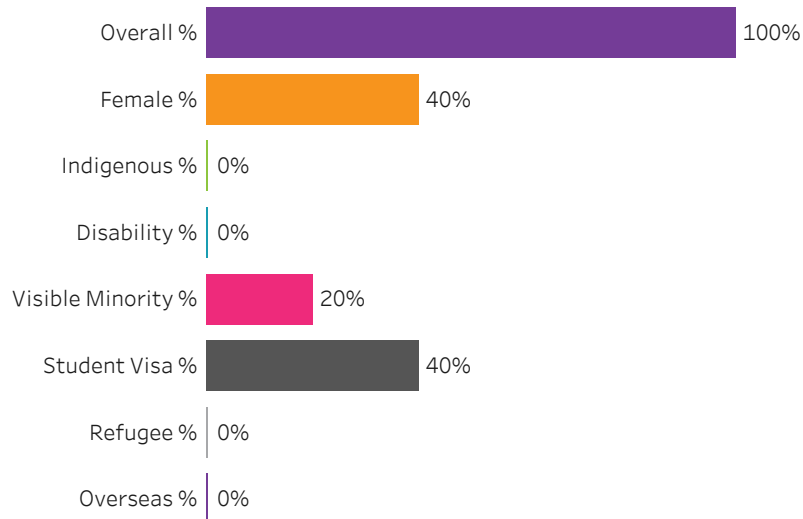

Reset filters

**Program Dashboard: Business Financial Services (DIP) Program - Base
Moose Jaw Campus**

Graduates by Demographic Group

Percent of Program Total

Filters

1. Base or ConEd

Base

2. Change one or more of the selections below to filter the data