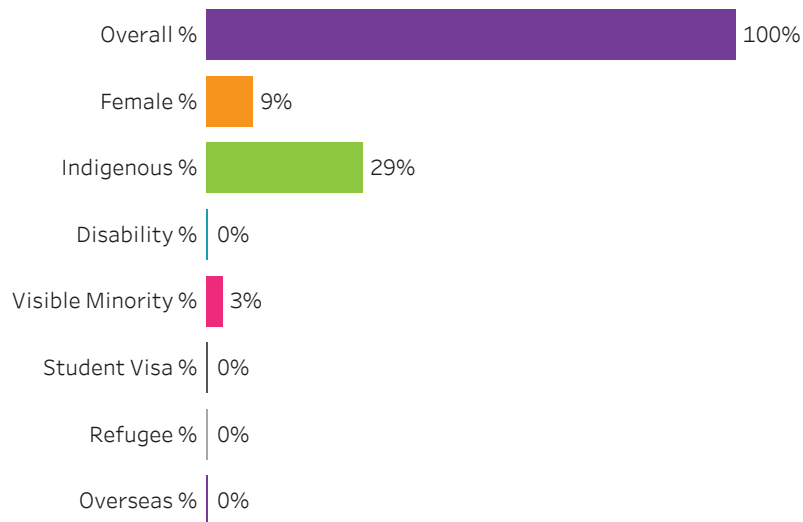

Percent of Program Total

Filters

1. Base or ConEd

☒ ConEd

2. Change one or more of the selections below to filter the data

Apprenticeship, Basic Ed, or Cert-Dip-Degree

All

Credential

All

Training Location

All

Administering Campus

Saskatoon

[Reset filters](#)