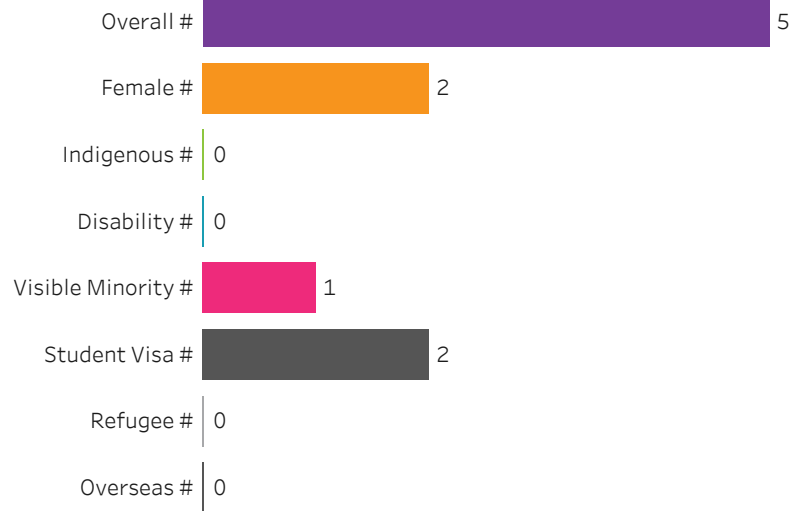

**Program Dashboard: Business Financial Services (DIP) Program - Base
Moose Jaw Campus**

Graduates by Demographic Group