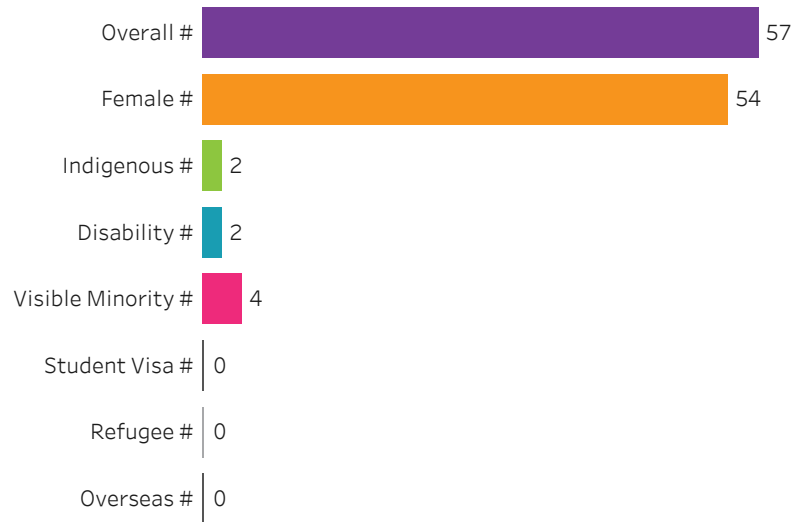

**Program Dashboard: Critical Care Nursing (ACERT) Program - ConEd
Regina Campus**

Graduates by Demographic Group