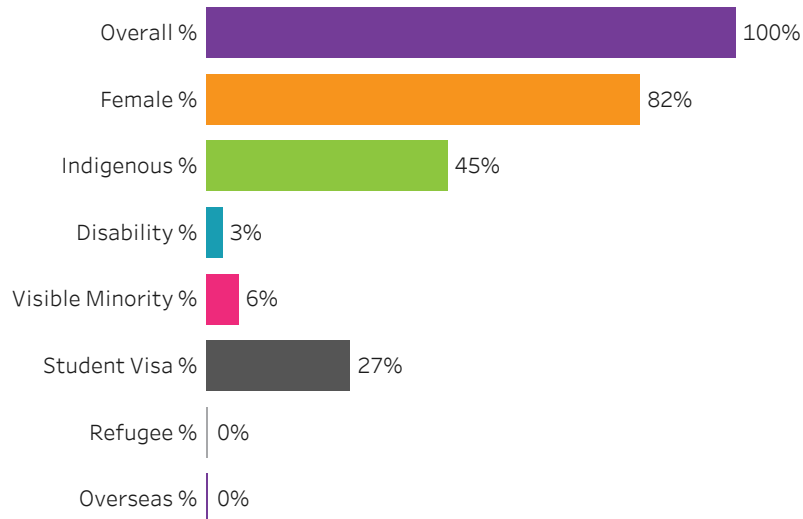

Percent of Program Total

Filters

1. Base or ConEd

- ☒ Base
- ☐ ConEd

2. Change one or more of the selections below to filter the data

Apprenticeship, Basic Ed, or Cert-Dip-Degree

All

Credential

All

Training Location

All

Administering Campus

Prince Albert

[Reset filters](#)