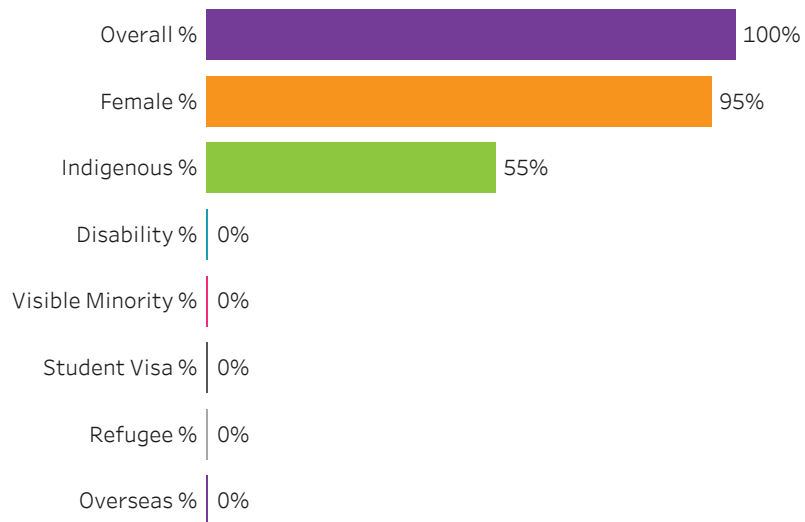

Reset filters

**Program Dashboard: Early Childhood Education (DIP) Program - ConEd
Saskatoon Campus**

Graduates by Demographic Group

Percent of Program Total

Filters

1. Base or ConEd

- Base
- ConEd

2. Change one or more of the selections below to filter the data