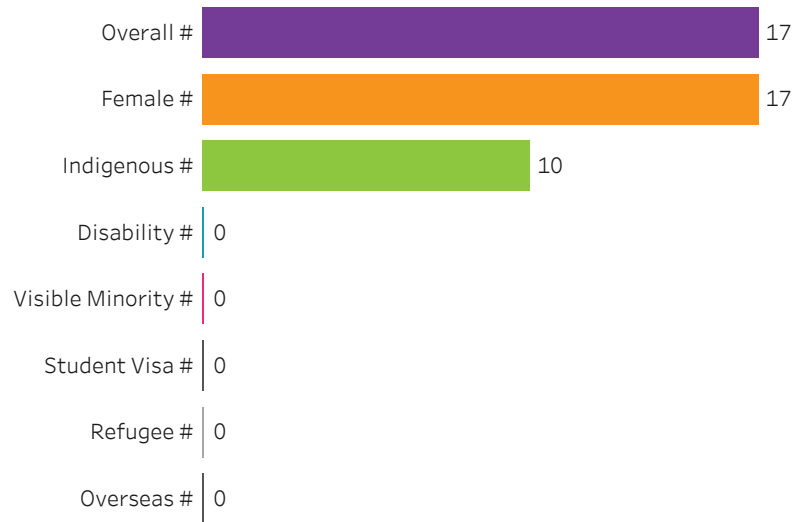

Saskatchewan Polytechnic 2016-17 Census Graduate Statistics

[Click to return to School Dashboard](#)

Program Dashboard: Office Administration (CERT) Program - ConEd
Moose Jaw Campus

Graduates by Demographic Group