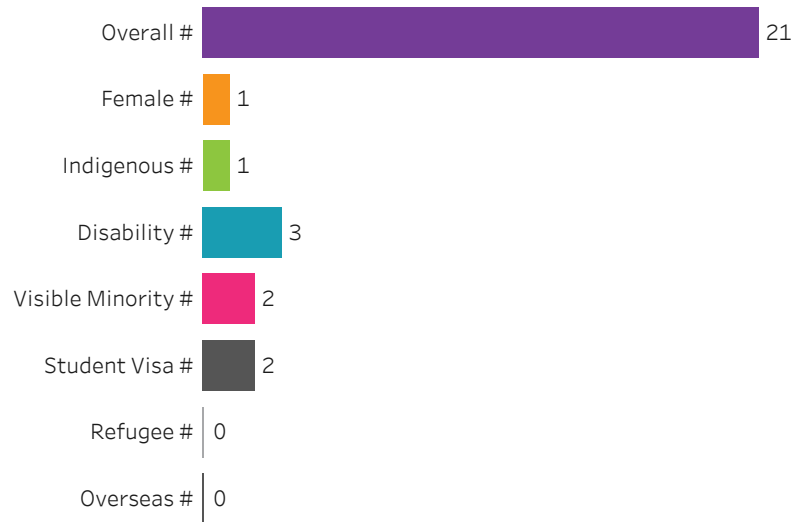

All

Training Location

All

Administering Campus
Saskatoon

[Reset filters](#) 

**Program Dashboard: Automotive Service Technician (CERT) Program - Base
Moose Jaw Campus**

Graduates by Demographic Group

Percent of Program Total