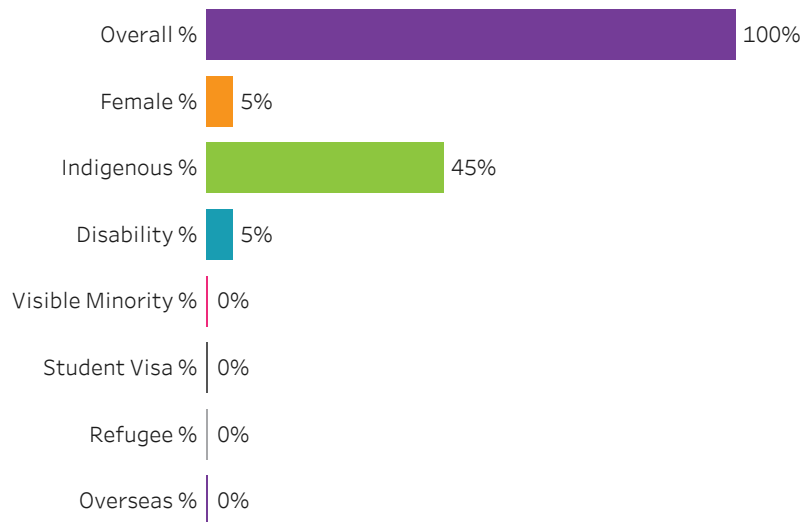

All

Training Location

All

Administering Campus
Saskatoon

Reset filters

**Program Dashboard: Heavy Equip/Truck & Transport (APCERT) Program - ConEd
Saskatoon Campus**

Graduates by Demographic Group

Percent of Program Total