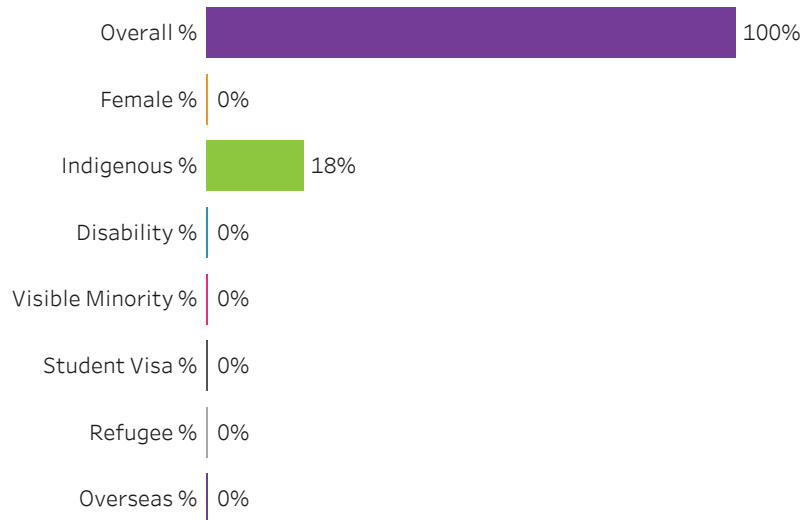

Percent of Program Total

Filters

1. Base or ConEd

☒ Base

2. Change one or more of the selections below to filter the data

Apprenticeship, Basic Ed, or Cert-Dip-Degree

All

Credential

All

Training Location

All

Administering Campus
Saskatoon

Reset filters