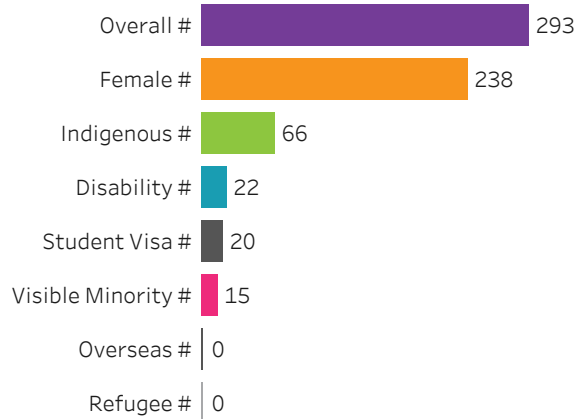

[Click to return to Summary Dashboard](#)

[Clear selection](#)

Graduates by Demographic Group

Percentage Share

Graduates by Program

Click on a program (name or bar) to navigate to program details

Filters

1. Choose Base or ConEd