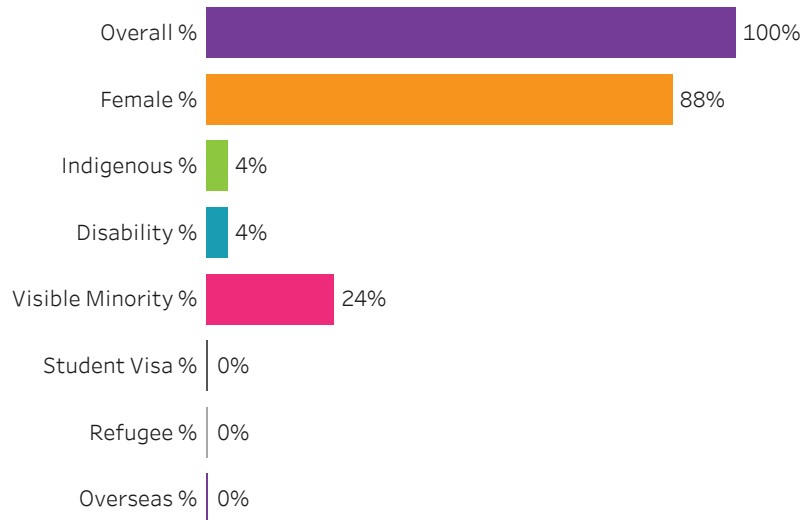

Percent of Program Total

Filters

1. Base or ConEd

☒ ConEd

2. Change one or more of the selections below to filter the data

Apprenticeship, Basic Ed, or Cert-Dip-Degree

All

Credential

All

Training Location

All

Administering Campus

Saskatoon

[Reset filters](#)