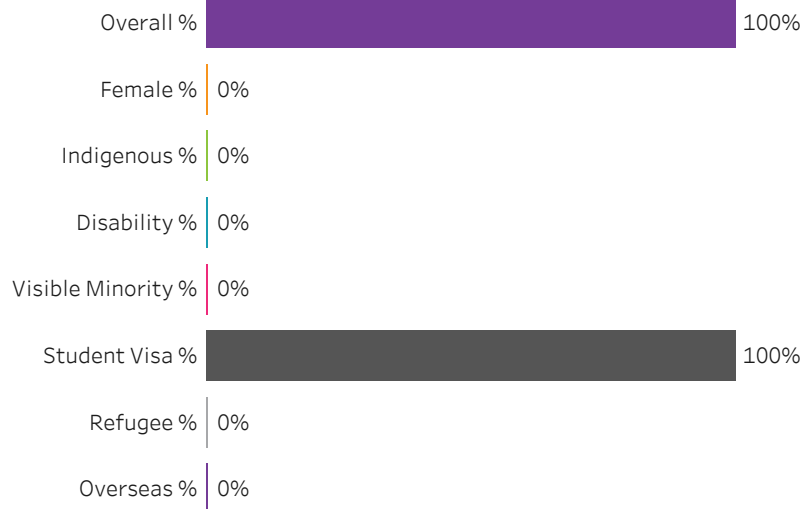

Percent of Program Total

Filters

1. Base or ConEd

☒ Base

2. Change one or more of the selections below to filter the data

Apprenticeship, Basic Ed, or Cert-Dip-Degree

All

Credential

All

Training Location

All

Administering Campus

Moose Jaw

[Reset filters](#)