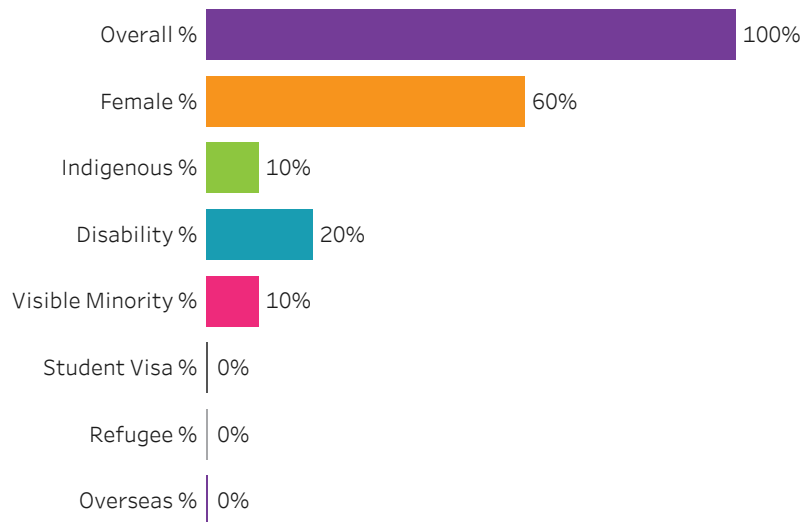

Percent of Program Total

Filters

1. Base or ConEd

- ☐ Base
- ☒ ConEd

2. Change one or more of the selections below to filter the data

Apprenticeship, Basic Ed, or Cert-Dip-Degree

All

Credential

All

Training Location

All

Administering Campus

Saskatoon

Reset filters