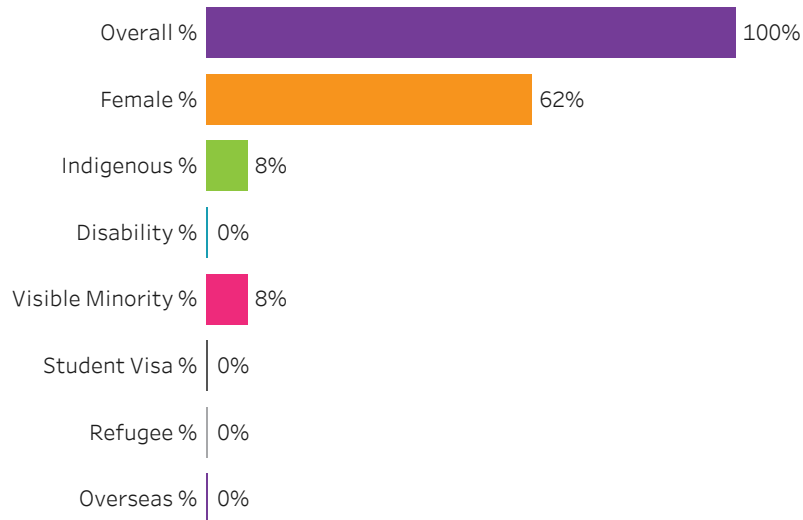

Percent of Program Total

Filters

1. Base or ConEd

☒ Base

2. Change one or more of the selections below to filter the data

Apprenticeship, Basic Ed, or Cert-Dip-Degree

All

Credential

All

Training Location

All

Administering Campus

Saskatoon

[Reset filters](#)