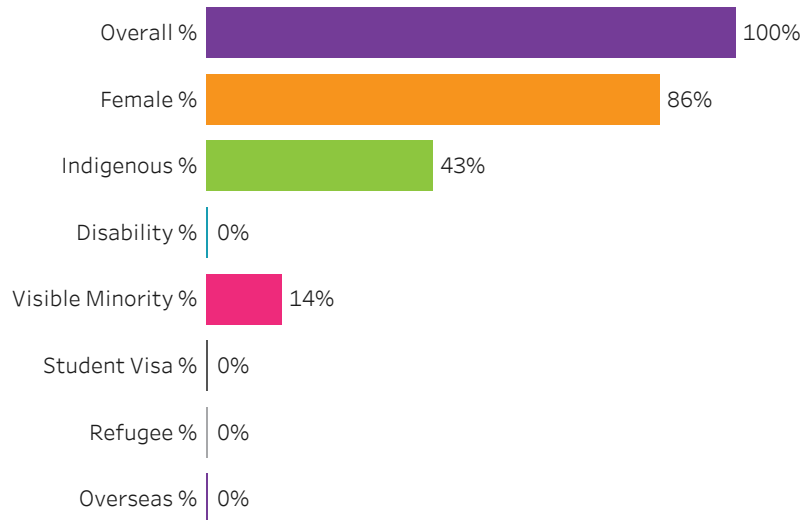

Training Location

All

Administering Campus

All

[Reset filters](#) 

**Program Dashboard: Addictions Counselling (DIP) Program - Base
Prince Albert Campus**

Graduates by Demographic Group

Percent of Program Total