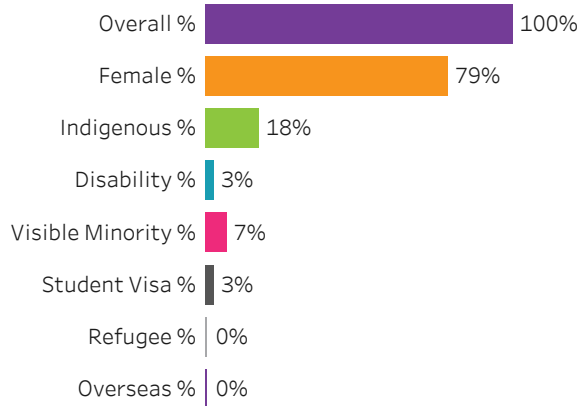

School Dashboard: School of Health Sciences All Campus

[Click to return to Summary Dashboard](#) 

[Clear selection](#) 

Graduates by Demographic Group

Percentage Share

Graduates by Program

Click on a program (name or bar) to navigate to program details