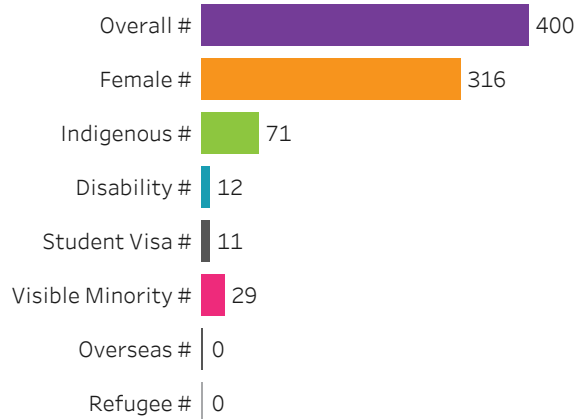

Saskatchewan Polytechnic 2016-17 Census Graduate Statistics

School Dashboard: School of Health Sciences All Campus

[Click to return to Summary Dashboard](#)

[Clear selection](#)

Graduates by Demographic Group