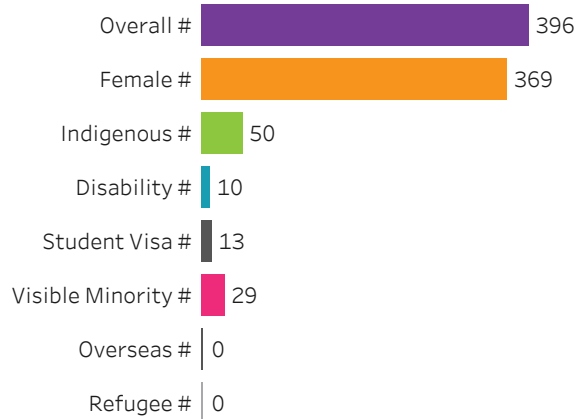

[Click to return to Summary Dashboard](#) 

[Clear selection](#) 

Graduates by Demographic Group

Percentage Share

Graduates by Program

Click on a program (name or bar) to navigate to program details

Filters

1. Choose Base or ConEd