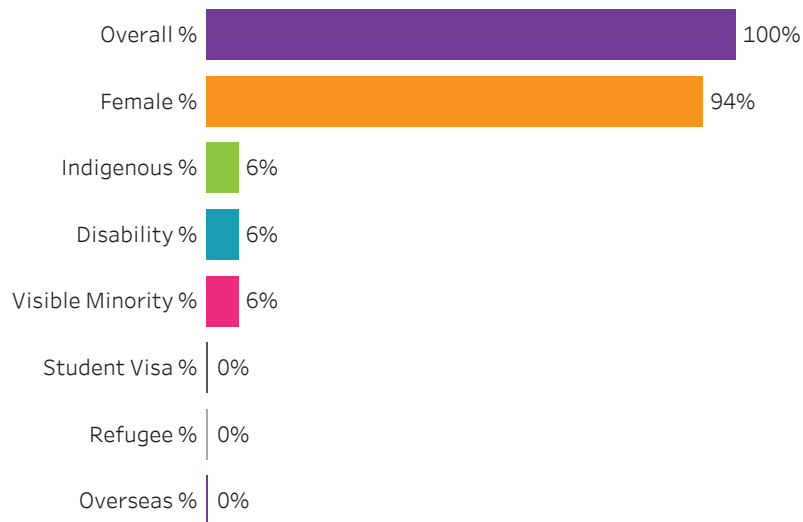

Percent of Program Total

Filters

1. Base or ConEd

☒ ConEd

2. Change one or more of the selections below to filter the data

Apprenticeship, Basic Ed, or Cert-Dip-Degree

All

Credential

All

Training Location

All

Administering Campus

Moose Jaw

[Reset filters](#)