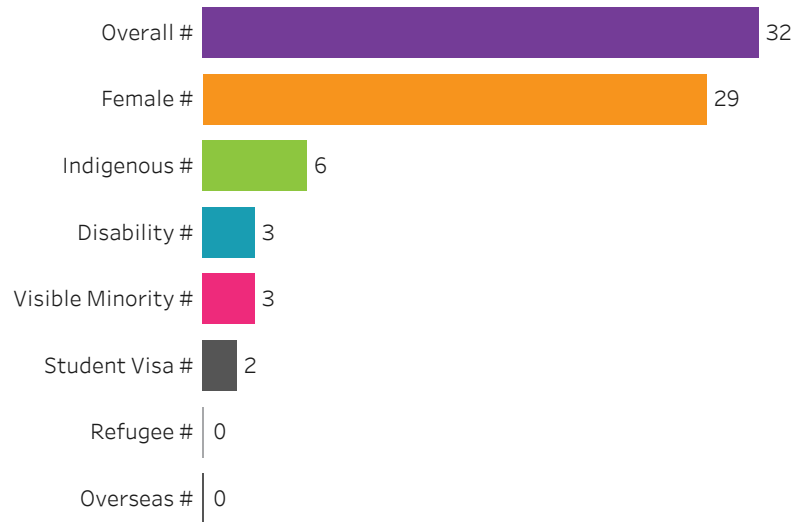

Saskatchewan Polytechnic 2016-17 Census Graduate Statistics

[Click to return to School Dashboard](#)

Program Dashboard: Office Administration (CERT) Program - ConEd Regina Campus

Graduates by Demographic Group