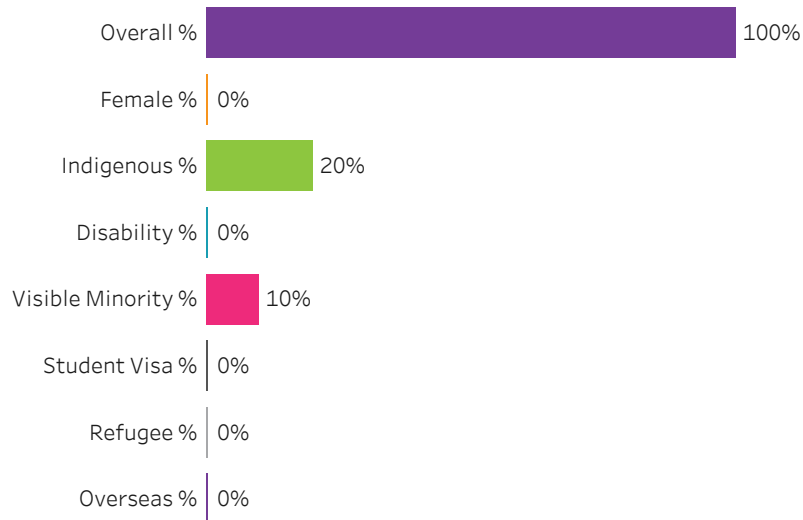

Percent of Program Total

Filters

1. Base or ConEd

☒ Base

2. Change one or more of the selections below to filter the data

Apprenticeship, Basic Ed, or Cert-Dip-Degree

All

Credential

All

Training Location

All

Administering Campus
Saskatoon

[Reset filters](#)