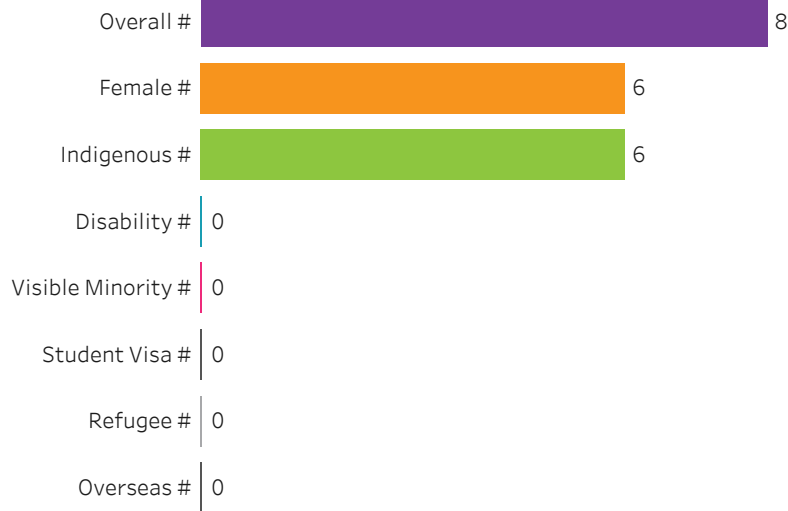

Program Dashboard: Institutional Cooking (APCERT) Program - ConEd
Prince Albert Campus

Graduates by Demographic Group