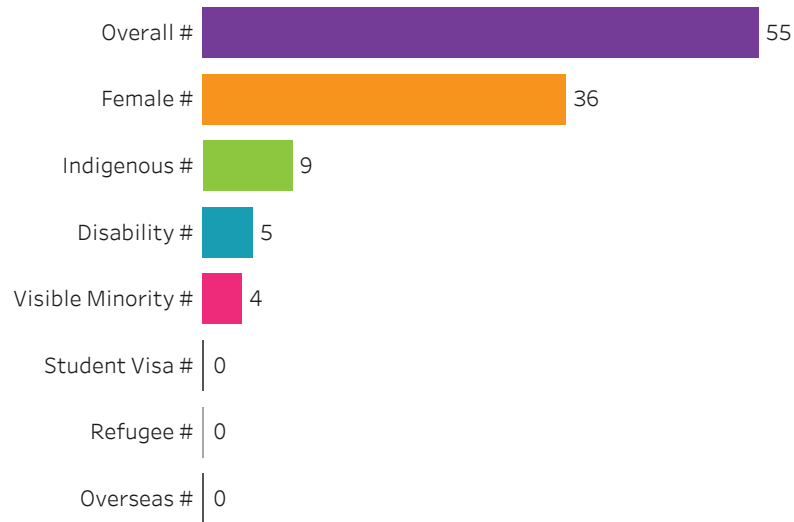

Saskatchewan Polytechnic 2016-17 Census Graduate Statistics

[Click to return to School Dashboard](#)

Program Dashboard: OH&S Practitioner (APCERT) Program - Base Saskatoon Campus

Graduates by Demographic Group