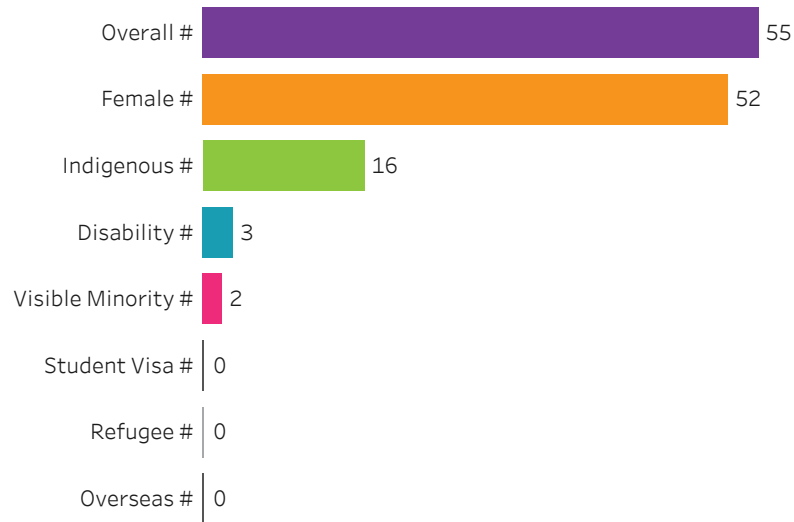

All

Administering Campus

Prince Albert

Reset filters 

**Program Dashboard: Practical Nursing (DIP) Program - ConEd
Regina Campus**

Graduates by Demographic Group

Percent of Program Total

Filters