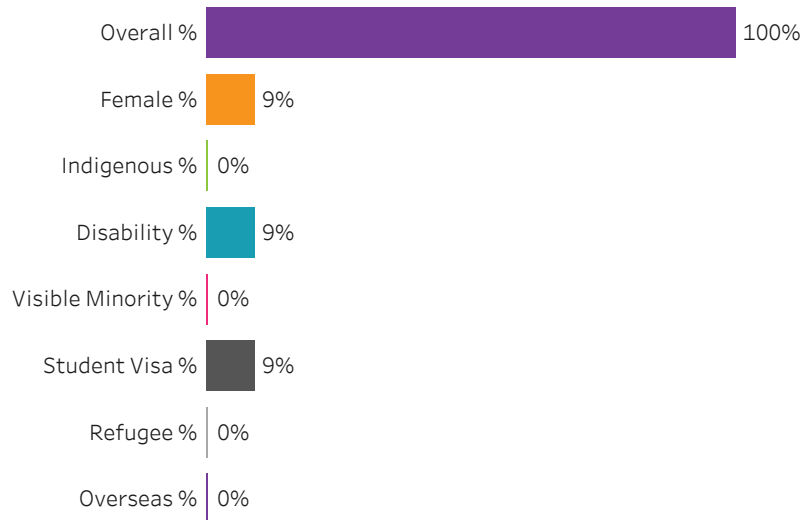

Training Location

All

Administering Campus

All

[Reset filters](#)

**Program Dashboard: CAD/CAM Engineering Technology (DIP) Program - Base
Saskatoon Campus**

Graduates by Demographic Group

Percent of Program Total