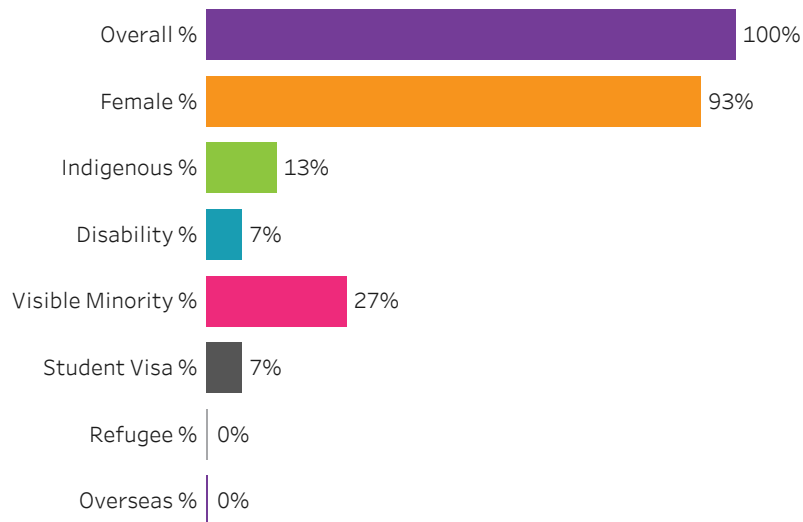

[Reset filters](#)

**Program Dashboard: Health Information Management (DIP) Program - Base
Regina Campus**

Graduates by Demographic Group

Percent of Program Total

Filters

1. Base or ConEd

- Base
- ConEd

2. Change one or more of the selections below to filter the data