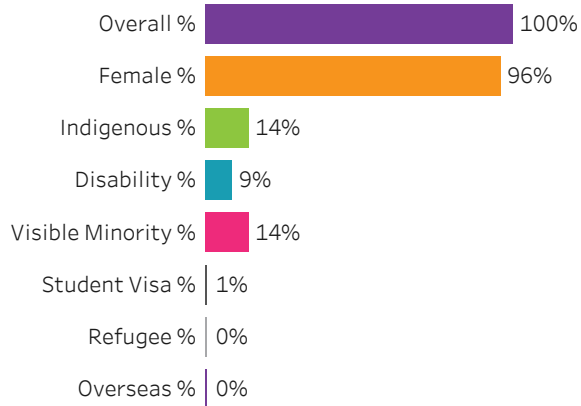

Percentage Share