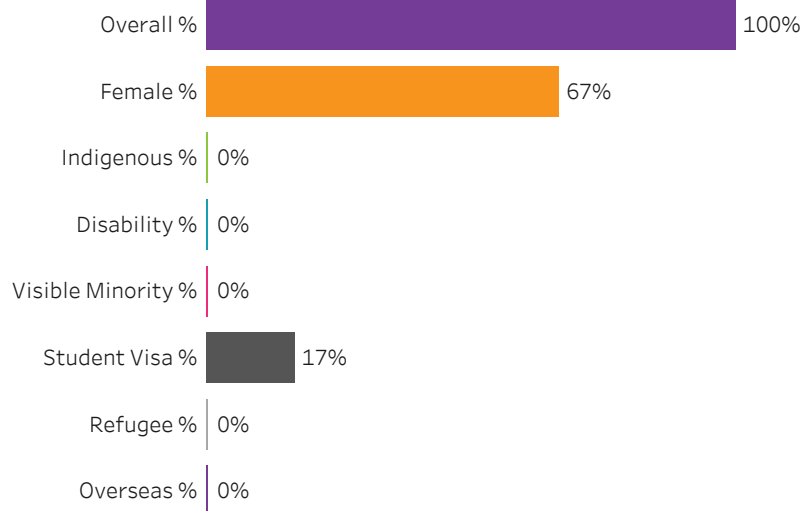

Training Location

All

Administering Campus

Moose Jaw

[Reset filters](#)

**Program Dashboard: GIS for Resource Management (CERT) Program - Base
Prince Albert Campus**

Graduates by Demographic Group

Percent of Program Total