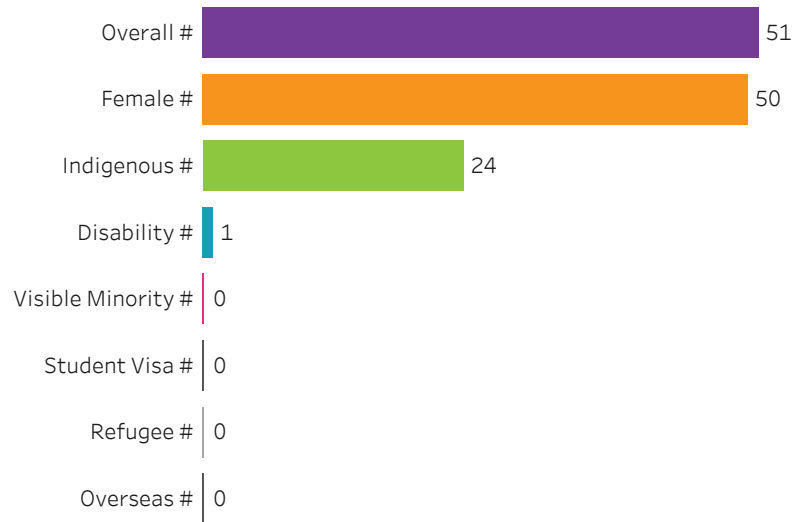

Moose Jaw

Reset filters

Program Dashboard: Office Administration (CERT) Program - ConEd
Prince Albert Campus

Graduates by Demographic Group

Percent of Program Total

Filters

1. Base or ConEd

- Base
- ConEd