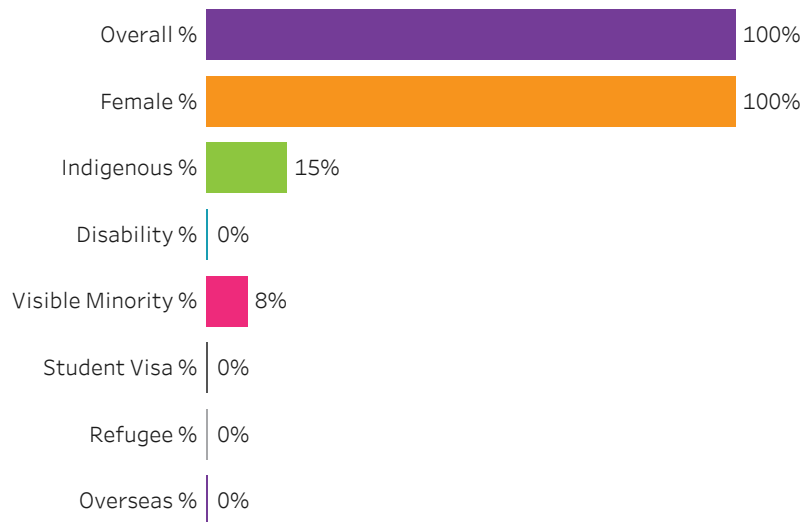

Prince Albert

[Reset filters](#)

**Program Dashboard: Court Services Administrator (APCERT) Program - ConEd
Regina Campus**

Graduates by Demographic Group

Percent of Program Total

Filters

1. Base or ConEd

ConEd