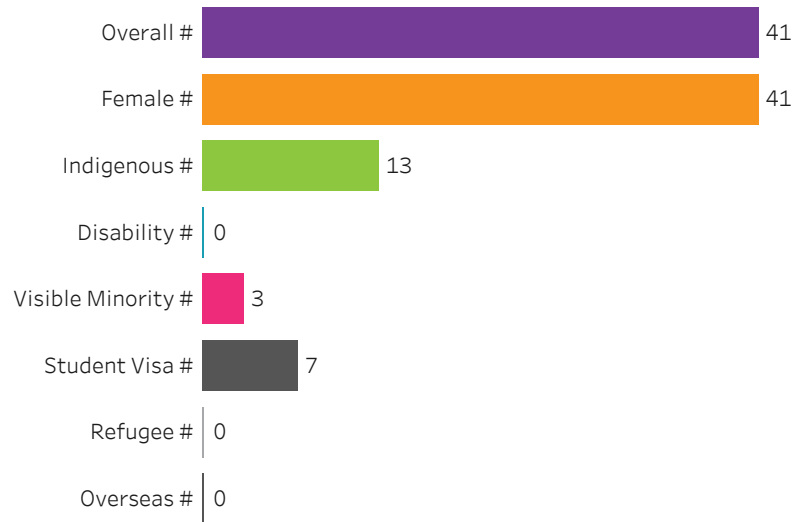

Reset filters 

**Program Dashboard: Early Childhood Education (CERT) Program - ConEd
Saskatoon Campus**

Graduates by Demographic Group

Percent of Program Total

Filters

1. Base or ConEd

- Base
- ConEd

2. Change one or more of the selections below to filter the data