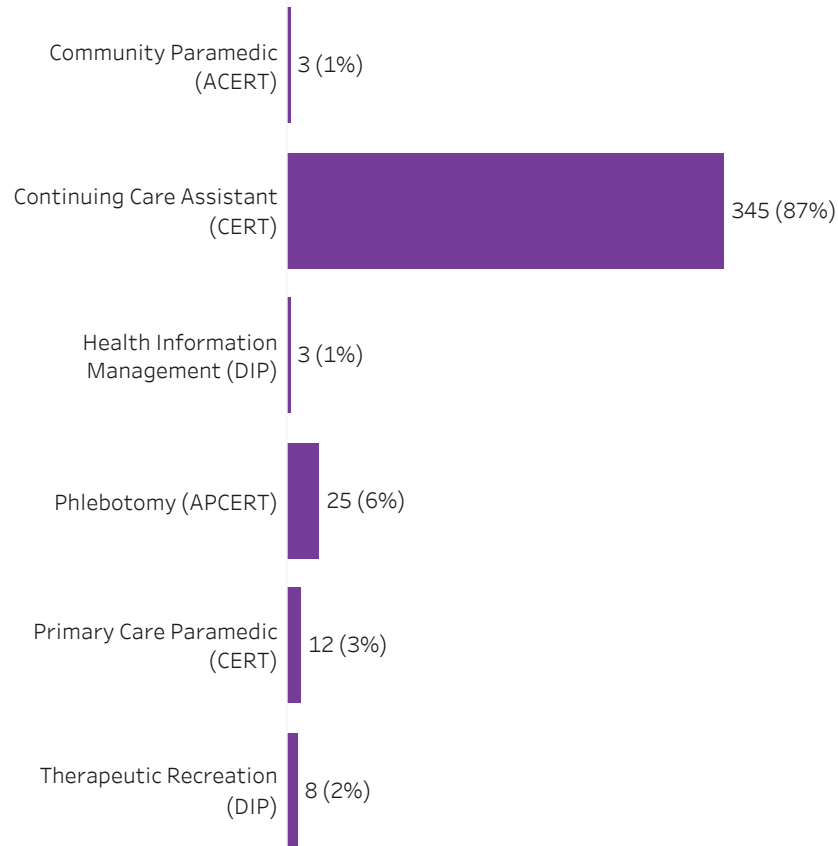

[Click to return to Summary Dashboard](#) 

[Clear selection](#) 

Graduates by Demographic Group

Percentage Share

Graduates by Program

Click on a program (name or bar) to navigate to program details

Filters

1. Choose Base or ConEd