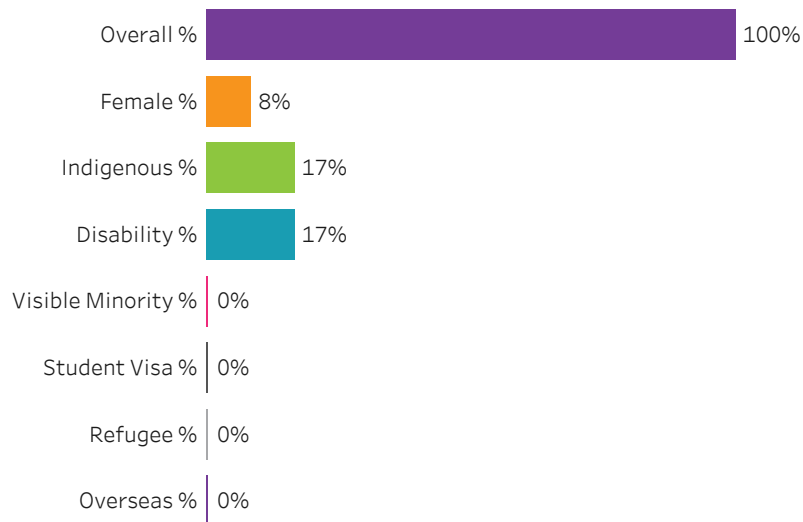

Percent of Program Total

Filters

1. Base or ConEd

☒ Base

2. Change one or more of the selections below to filter the data

Apprenticeship, Basic Ed, or Cert-Dip-Degree

All

Credential

All

Training Location

All

Administering Campus

Prince Albert

[Reset filters](#)