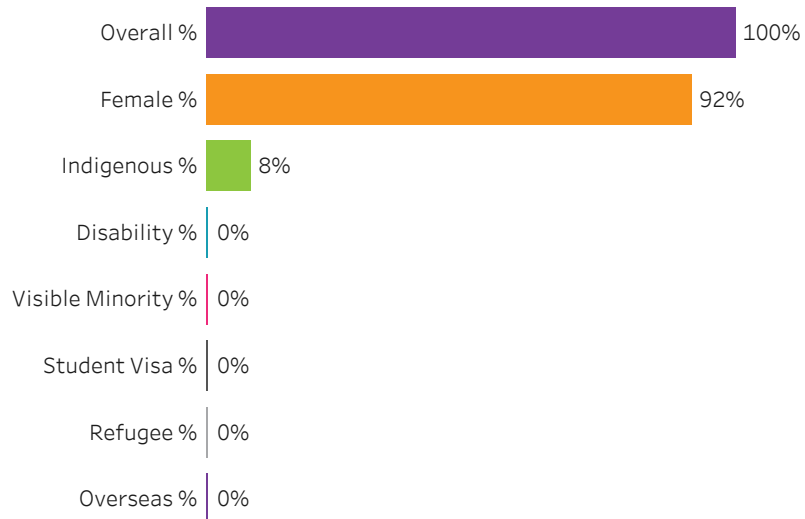

Percent of Program Total

Filters

1. Base or ConEd

- ☐ Base
- ☒ ConEd

2. Change one or more of the selections below to filter the data

Apprenticeship, Basic Ed, or Cert-Dip-Degree

All

Credential

All

Training Location

All

Administering Campus

Regina

Reset filters