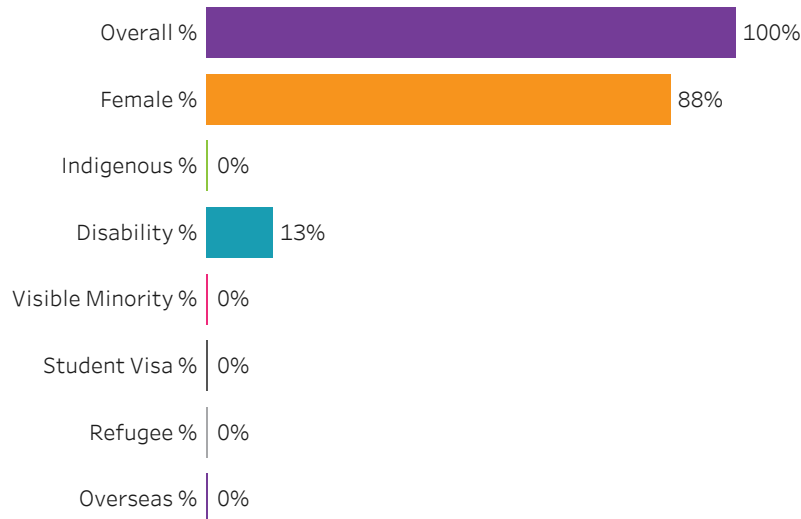

Percent of Program Total

Filters

1. Base or ConEd

- ☐ Base
- ☒ ConEd

2. Change one or more of the selections below to filter the data

Apprenticeship, Basic Ed, or Cert-Dip-Degree

All

Credential

All

Training Location

All

Administering Campus

Moose Jaw

Reset filters