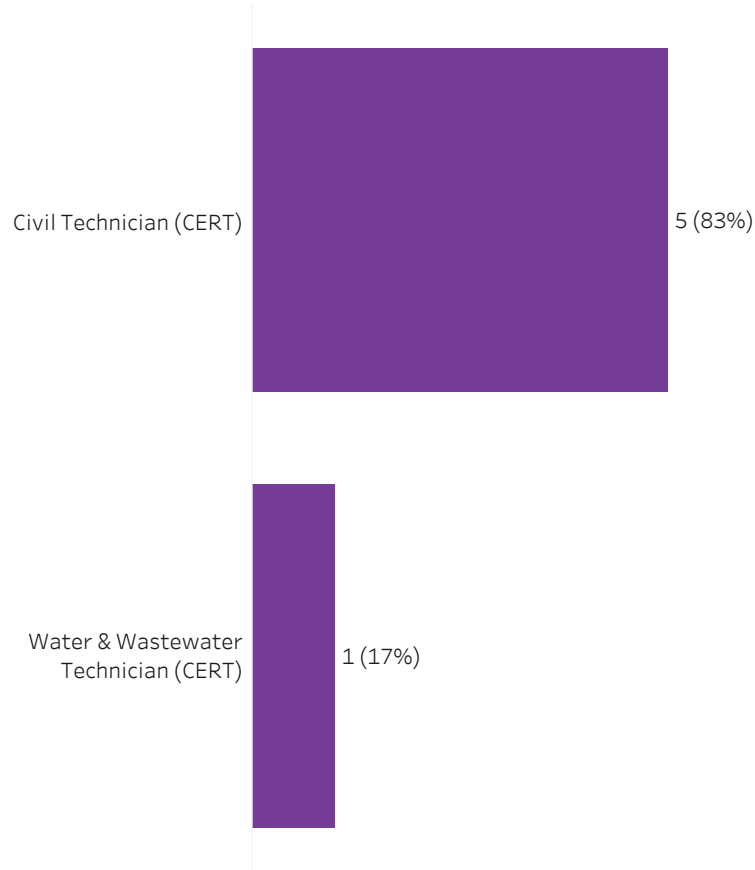

[Click to return to Summary Dashboard](#) 

[Clear selection](#) 

Graduates by Demographic Group

Percentage Share

Graduates by Program

Click on a program (name or bar) to navigate to program details

Filters

1. Choose Base or ConEd