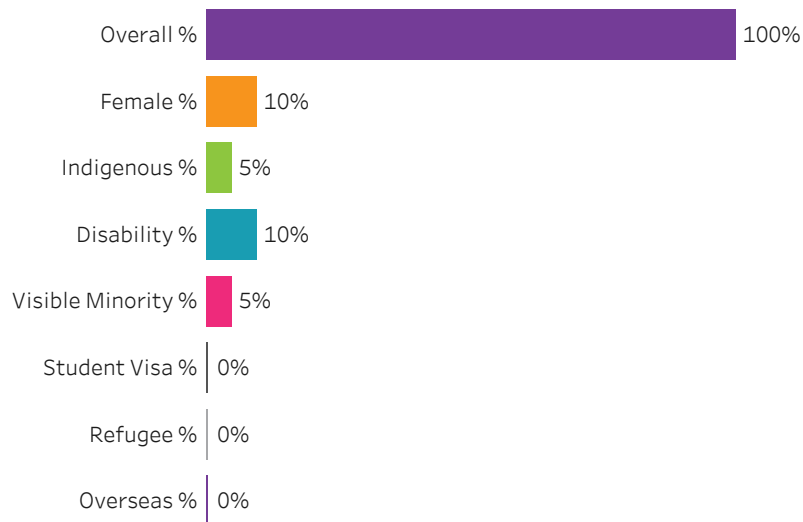

Reset filters 

Program Dashboard: Machinist (CERT) Program - Base Regina Campus

Graduates by Demographic Group

Percent of Program Total

Filters

1. Base or ConEd

Base

2. Change one or more of the selections below to filter the data