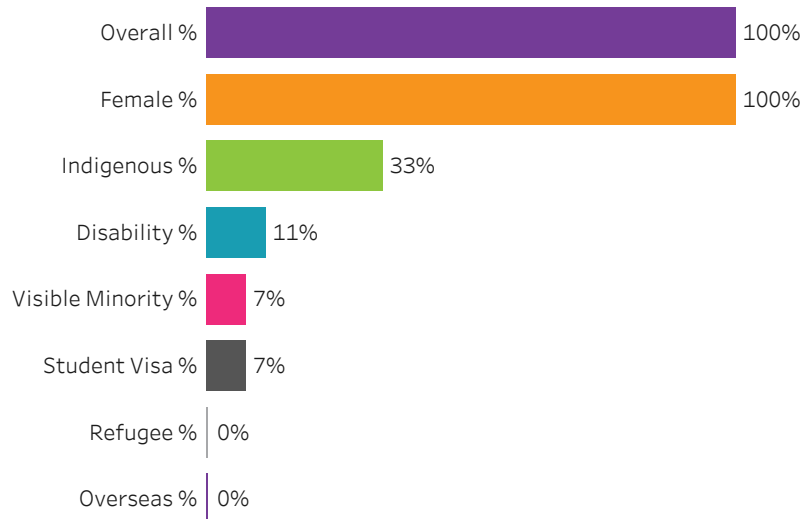

Reset filters

**Program Dashboard: Early Childhood Education (CERT) Program - Base
Regina Campus**

Graduates by Demographic Group

Percent of Program Total

Filters

1. Base or ConEd

- Base
- ConEd

2. Change one or more of the selections below to filter the data