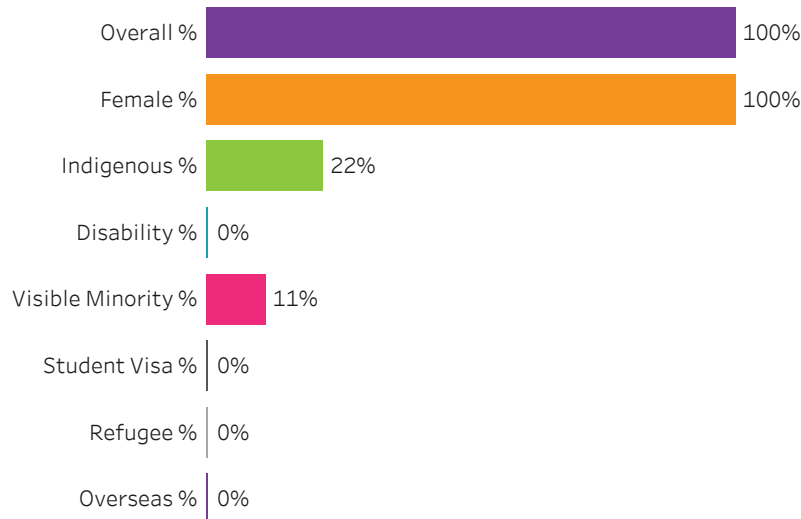

Reset filters

Program Dashboard: Perioperative Nursing/LPN (ACERT) Program - Base Regina Campus

Graduates by Demographic Group

Percent of Program Total

Filters

1. Base or ConEd

- Base
- ConEd

2. Change one or more of the selections below to filter the data