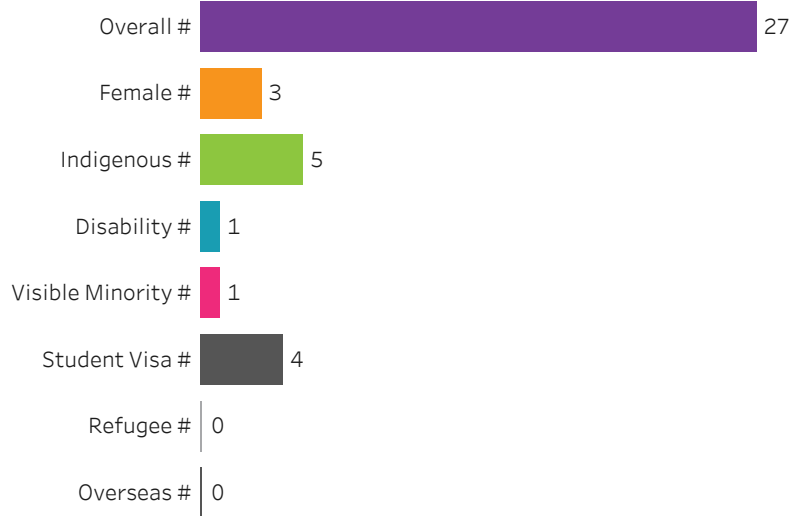

Apprenticeship, Basic Ed, or Cert-Dip-Degree
All

Credential
All

Training Location
All

Administering Campus
Regina

[Reset filters](#)

**Program Dashboard: Carpentry (CERT) Program - Base
Moose Jaw Campus**

Graduates by Demographic Group