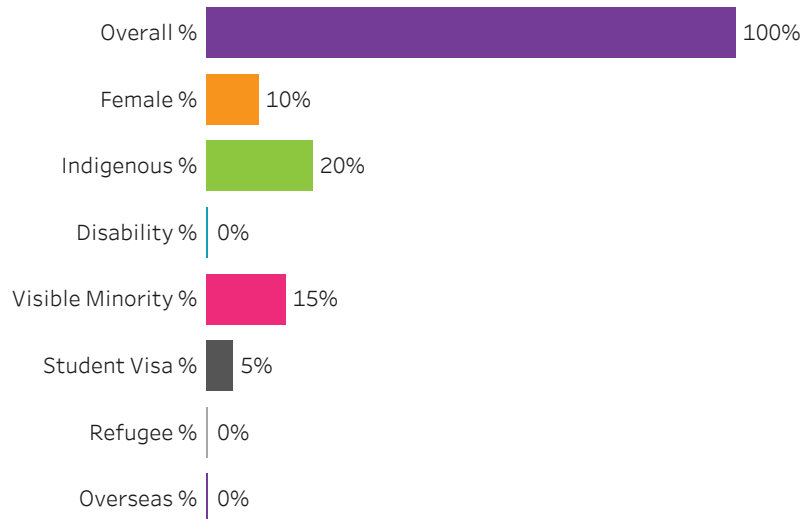

Percent of Program Total

Filters

1. Base or ConEd

- ☐ Base
- ☒ ConEd

2. Change one or more of the selections below to filter the data

Apprenticeship, Basic Ed, or Cert-Dip-Degree
All

Credential
All

Training Location
All

Administering Campus
Saskatoon

[Reset filters](#)