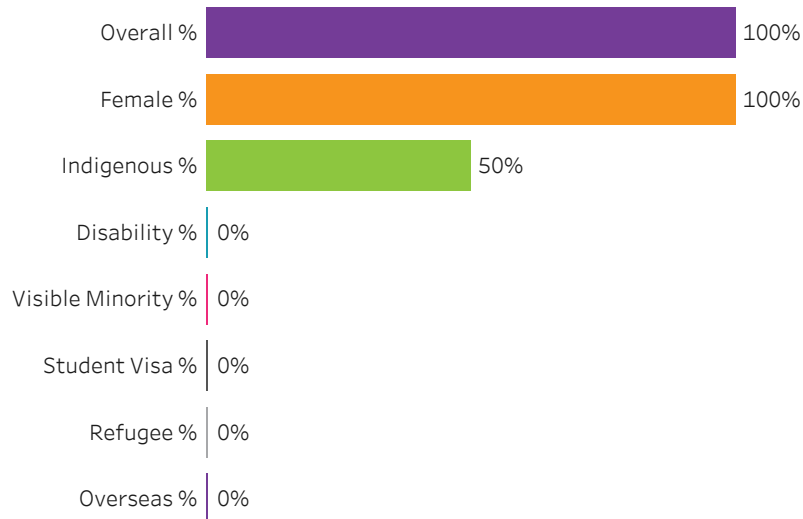

Reset filters

**Program Dashboard: Early Childhood Education (DIP) Program - ConEd
Regina Campus**

Graduates by Demographic Group

Percent of Program Total

Filters

1. Base or ConEd

- Base
- ConEd

2. Change one or more of the selections below to filter the data