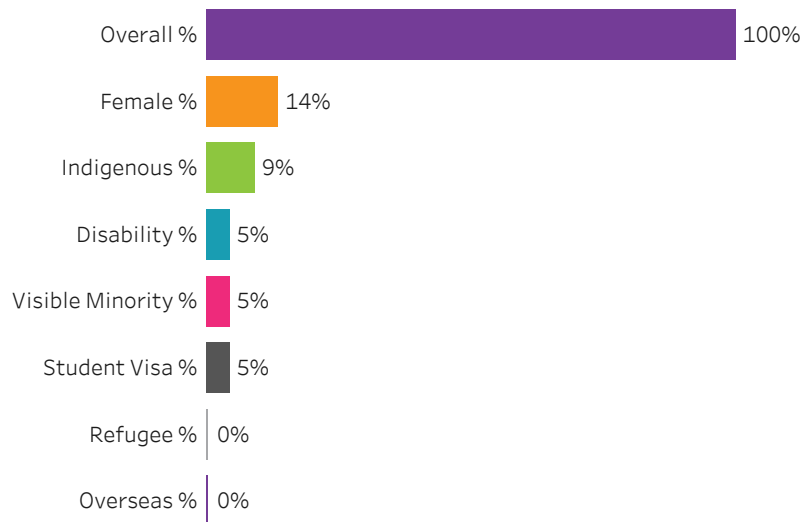

Percent of Program Total

Filters

1. Base or ConEd

- ☒ Base
- ☐ ConEd

2. Change one or more of the selections below to filter the data

Apprenticeship, Basic Ed, or Cert-Dip-Degree

All

Credential

All

Training Location

All

Administering Campus

Moose Jaw

Reset filters