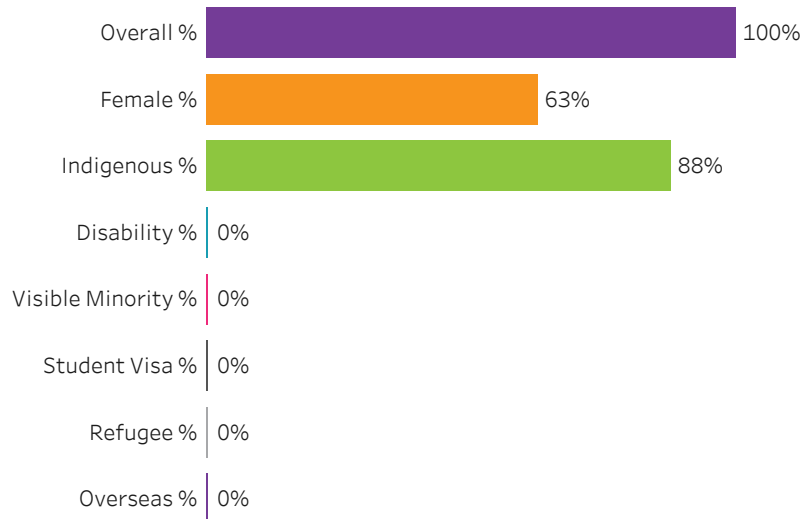

[Click to return to School Dashboard](#)

Program Dashboard: Professional Cooking (CERT) Program - ConEd Prince Albert Campus

Graduates by Demographic Group

Percent of Program Total

Filters

1. Base or ConEd