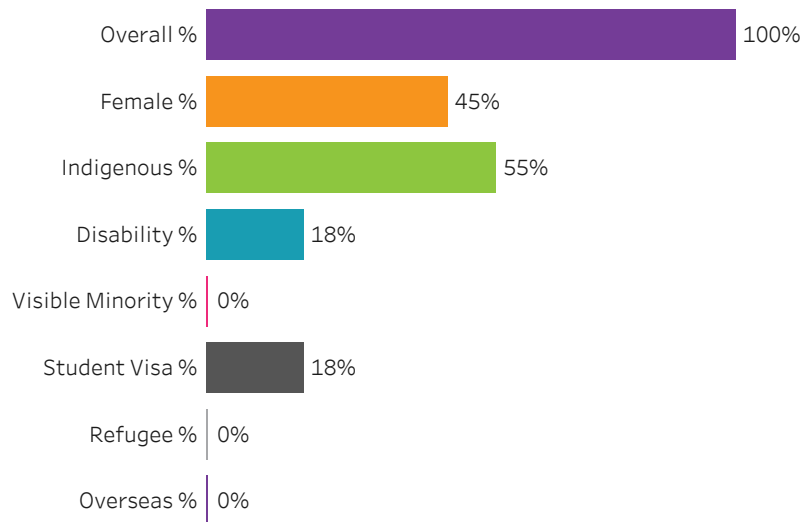

Percent of Program Total

Filters

1. Base or ConEd

☒ Base

2. Change one or more of the selections below to filter the data

Apprenticeship, Basic Ed, or Cert-Dip-Degree

All

Credential

All

Training Location

All

Administering Campus

Prince Albert

[Reset filters](#)