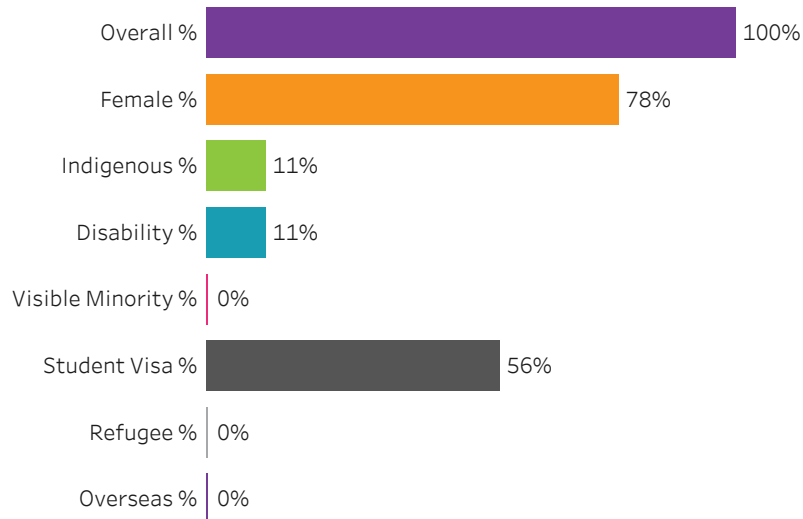

Percent of Program Total

Filters

1. Base or ConEd

☒ Base

2. Change one or more of the selections below to filter the data

Apprenticeship, Basic Ed, or Cert-Dip-Degree

All

Credential

All

Training Location

All

Administering Campus

Saskatoon

Reset filters