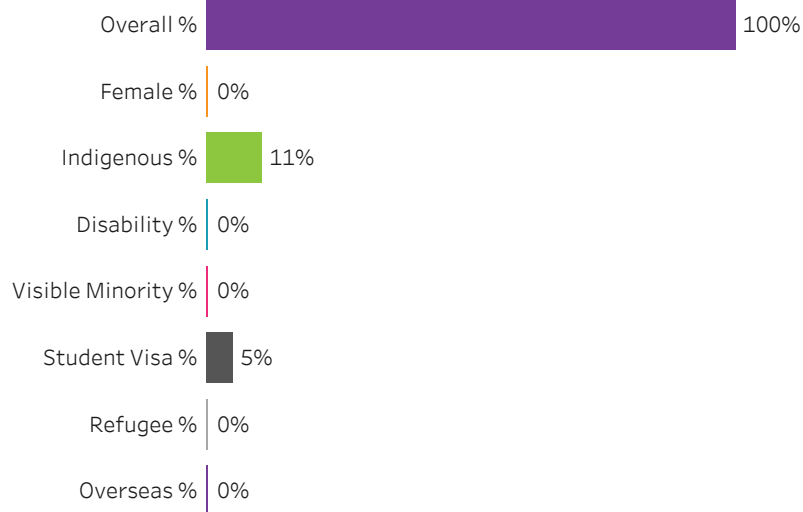

[Reset filters](#)

**Program Dashboard: Machinist (CERT) Program - Base
Saskatoon Campus**

Graduates by Demographic Group

Percent of Program Total

Filters

1. Base or ConEd

Base

2. Change one or more of the selections below to filter the data