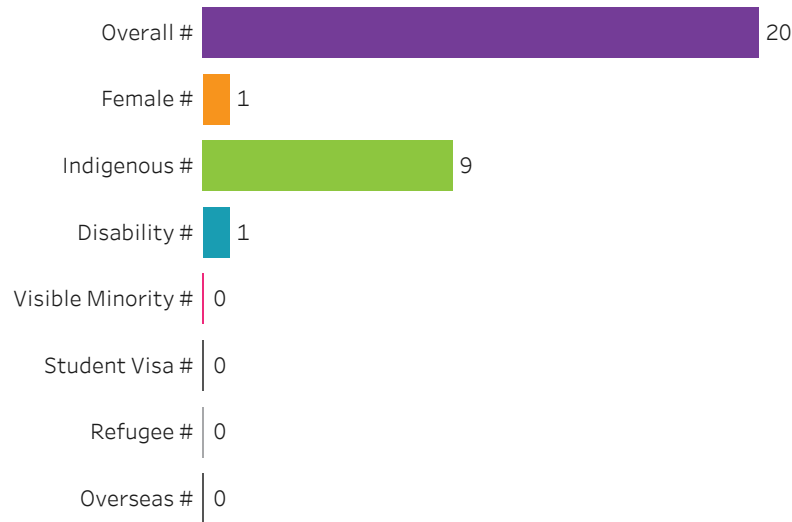

All

Training Location

All

Administering Campus
Saskatoon

Reset filters

**Program Dashboard: Heavy Equip/Truck & Transport (APCERT) Program - ConEd
Saskatoon Campus**

Graduates by Demographic Group

Percent of Program Total