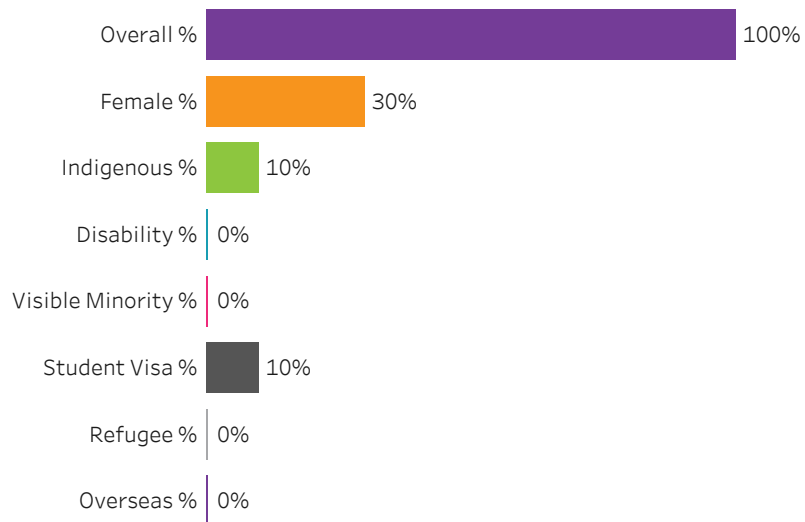

[Reset filters](#)

**Program Dashboard: Resource/Environmental Law (DIP) Program - Base
Prince Albert Campus**

Graduates by Demographic Group

Percent of Program Total

Filters

1. Base or ConEd

Base

2. Change one or more of the selections below to filter the data