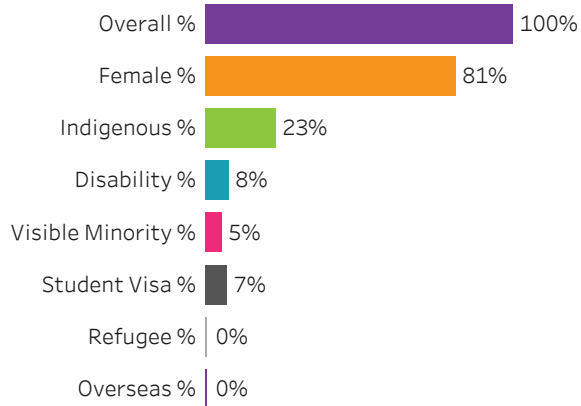

[Click to return to Summary Dashboard](#)

[Clear selection](#)

Graduates by Demographic Group

Percentage Share

Graduates by Program

Click on a program (name or bar) to navigate to program details

Filters

1. Choose Base or ConEd