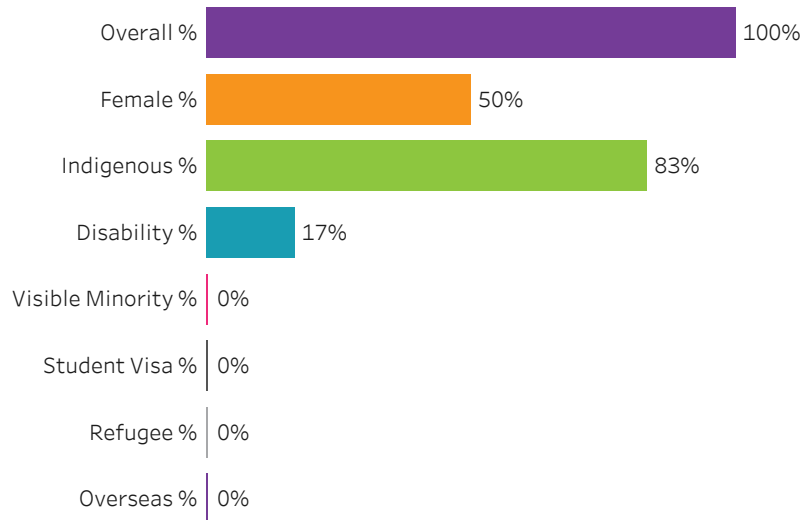

Percent of Program Total

Filters

1. Base or ConEd

☒ ConEd

2. Change one or more of the selections below to filter the data

Apprenticeship, Basic Ed, or Cert-Dip-Degree

All

Credential

All

Training Location

All

Administering Campus

Prince Albert

[Reset filters](#)