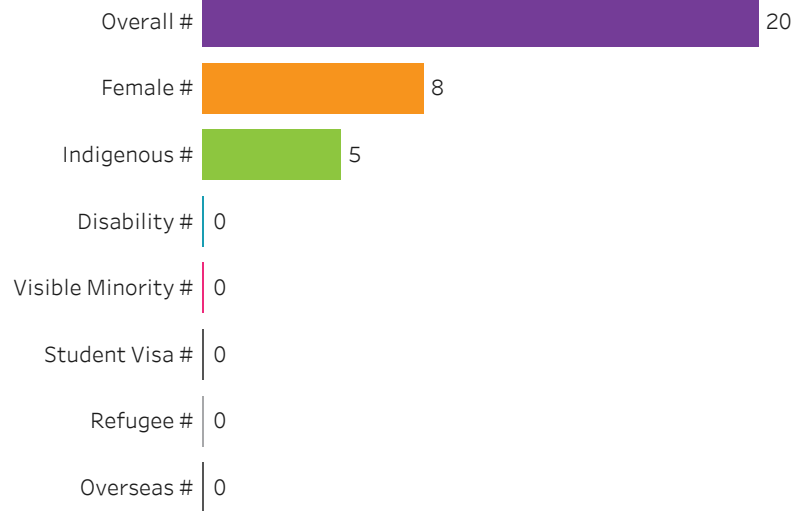

[Reset filters](#)

**Program Dashboard: Integrated Resource Management (DIP) Program - Base
Prince Albert Campus**

Graduates by Demographic Group

Percent of Program Total

Filters

1. Base or ConEd

Base

2. Change one or more of the selections below to filter the data