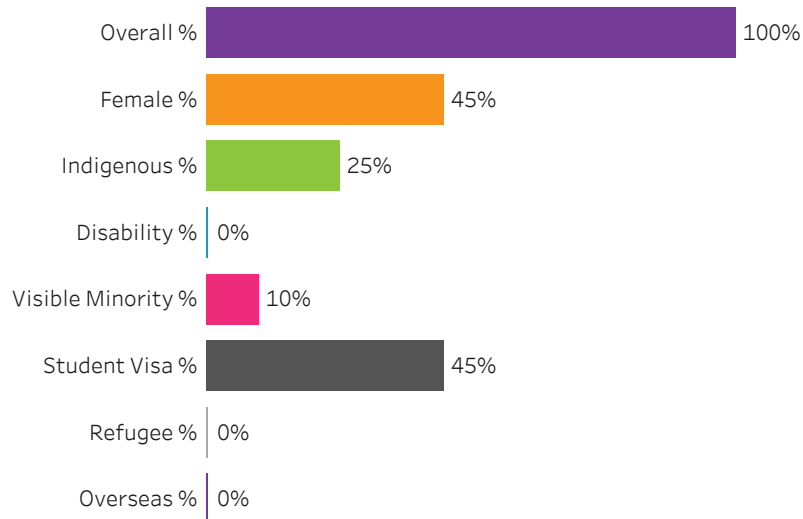

Percent of Program Total

Filters

1. Base or ConEd

☒ Base

2. Change one or more of the selections below to filter the data

Apprenticeship, Basic Ed, or Cert-Dip-Degree
All

Credential
All

Training Location
All

Administering Campus
Prince Albert

[Reset filters](#)