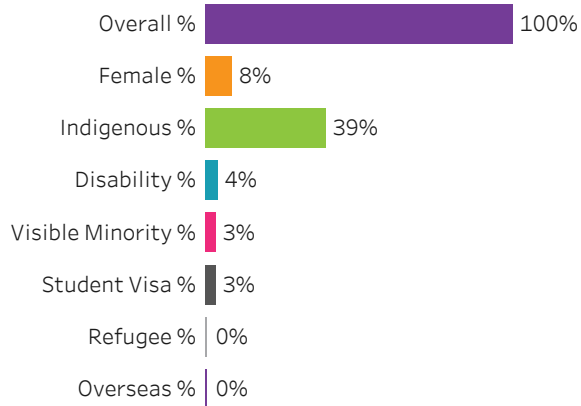

Percentage Share