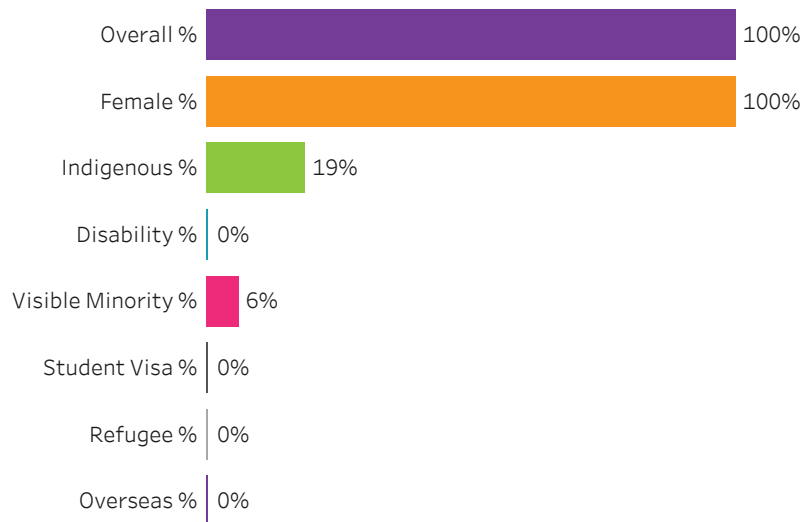

[Reset filters](#)

**Program Dashboard: Medical Laboratory Assistant (APCERT) Program - Base
Saskatoon Campus**

Graduates by Demographic Group

Percent of Program Total

Filters

1. Base or ConEd

Base

2. Change one or more of the selections below to filter the data