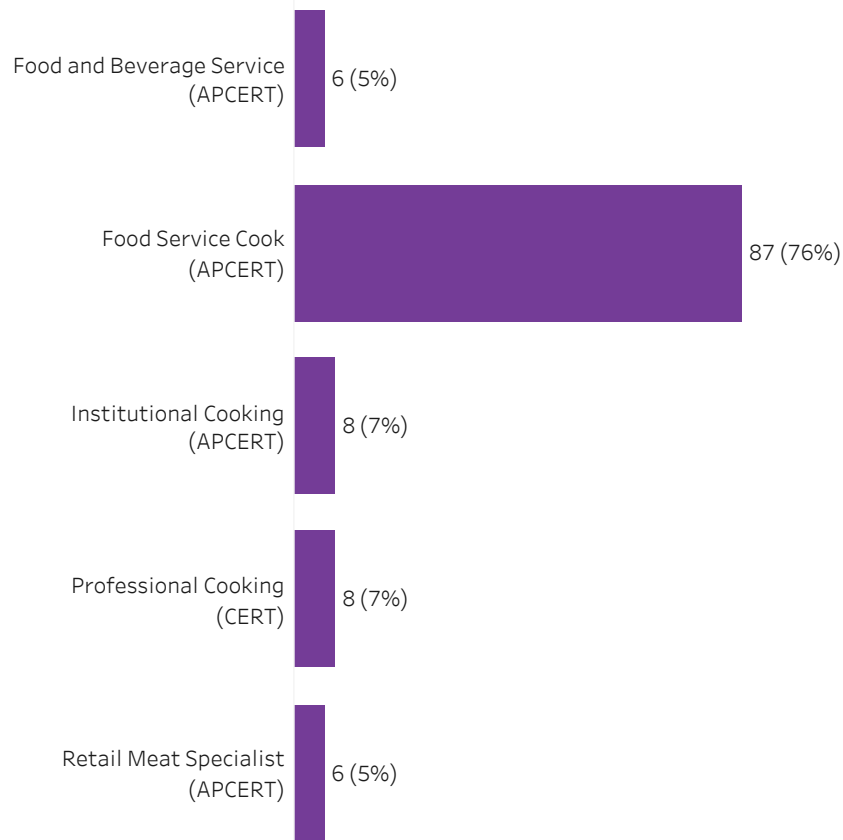

[Click to return to Summary Dashboard](#) 

[Clear selection](#) 

Graduates by Demographic Group

Percentage Share

Graduates by Program

Click on a program (name or bar) to navigate to program details

Filters

1. Choose Base or ConEd