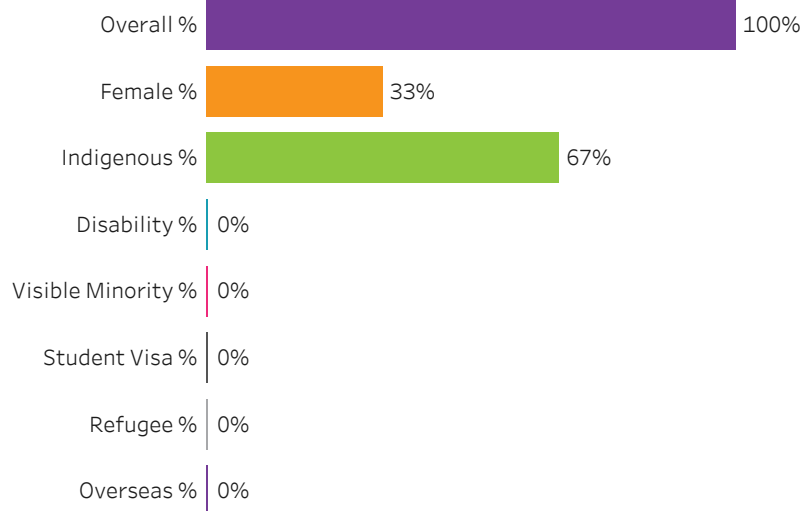

Percent of Program Total

Filters

1. Base or ConEd

- ☐ Base
- ☒ ConEd

2. Change one or more of the selections below to filter the data

Apprenticeship, Basic Ed, or Cert-Dip-Degree
All

Credential
All

Training Location
All

Administering Campus
Saskatoon

Reset filters