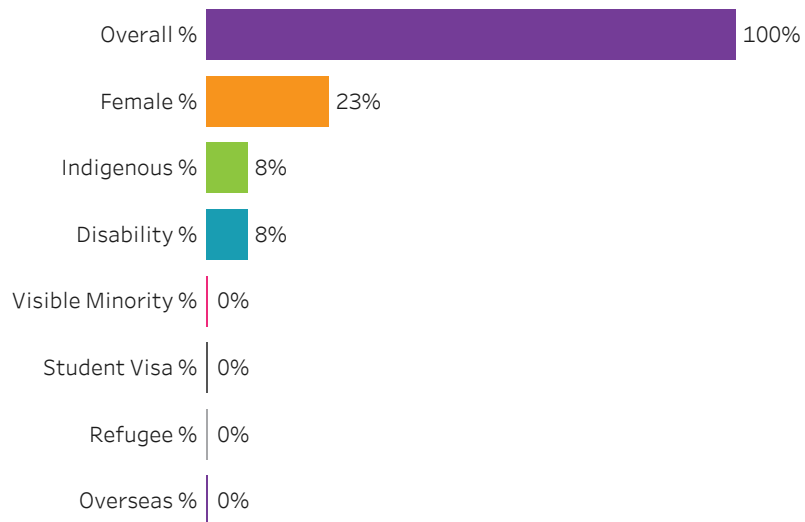

Training Location
All

Administering Campus
Moose Jaw

[Reset filters](#)

**Program Dashboard: Civil Engineering Technology (DIPC) Program - Base
Moose Jaw Campus**

Graduates by Demographic Group

Percent of Program Total