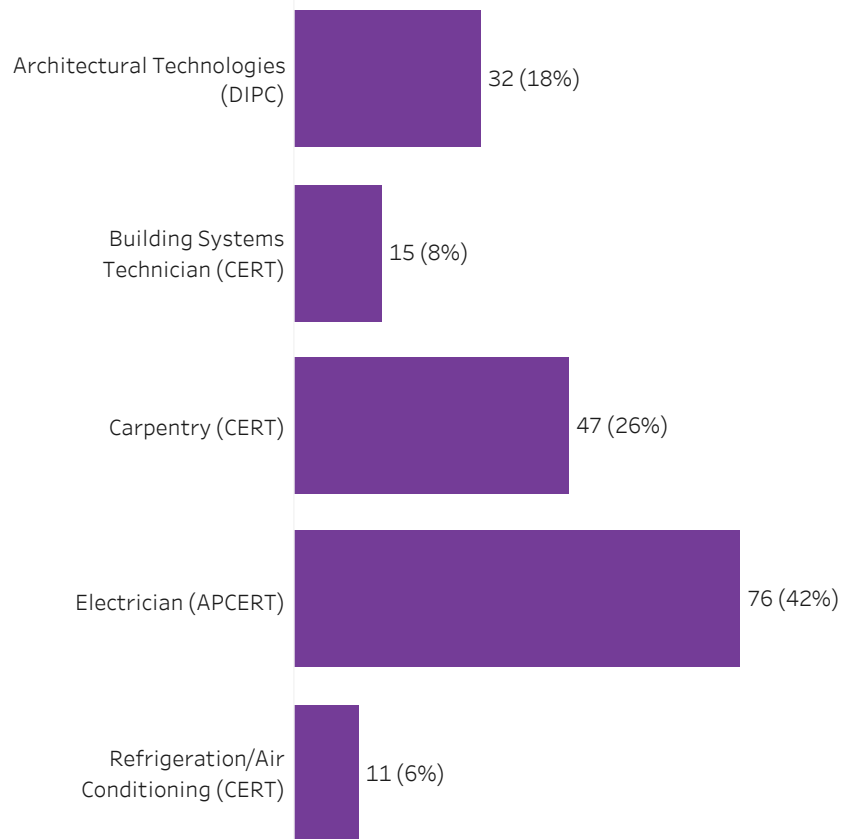

Graduates by Program

Click on a program (name or bar) to navigate to program details

Filters

1. Choose Base or ConEd

- ☒ Base
- ☐ ConEd

2. Change one or more of the selections below to filter the data

Apprenticeship, Basic Ed, or Cert-Dip-Degree

All

Credential

All

Training Location

All

Administering Campus

All

[Reset filters](#)