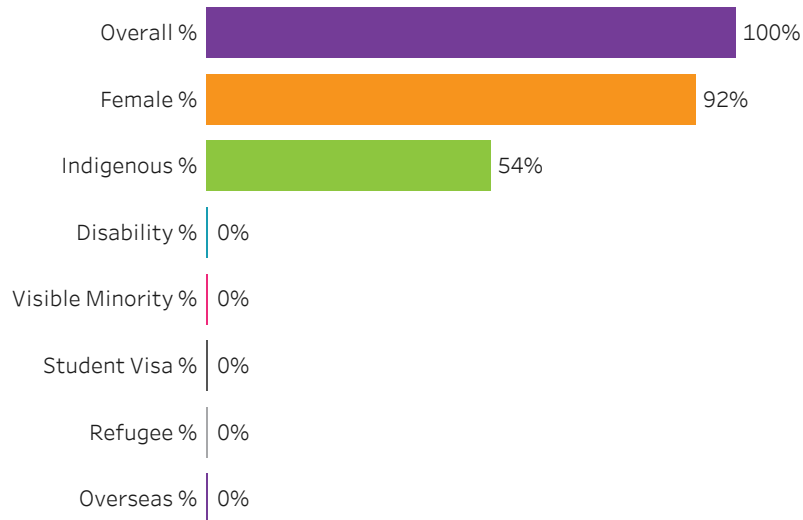

Reset filters

Program Dashboard: Early Childhood Education (CERT) Program - ConEd
Prince Albert Campus

Graduates by Demographic Group

Percent of Program Total

Filters

1. Base or ConEd

- Base
- ConEd

2. Change one or more of the selections below to filter the data