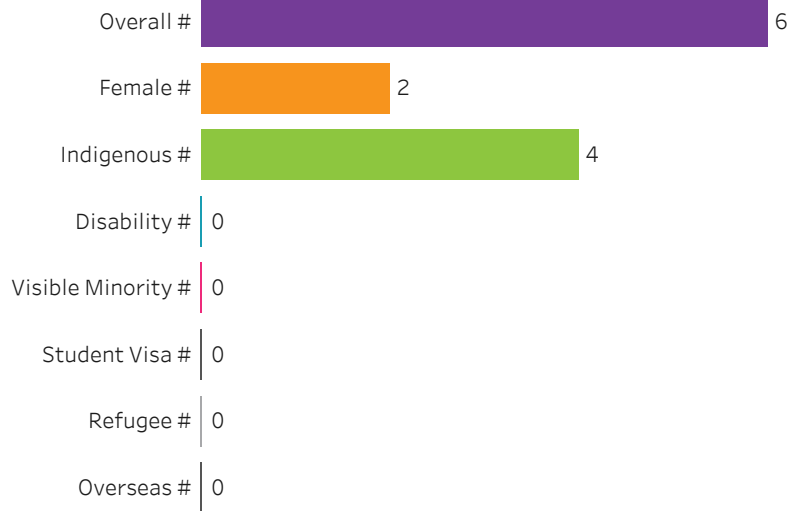

Apprenticeship, Basic Ed, or Cert-Dip-Degree
All

Credential
All

Training Location
All

Administering Campus
Regina

[Reset filters](#)

**Program Dashboard: Welding (CERT) Program - ConEd
Saskatoon Campus**

Graduates by Demographic Group