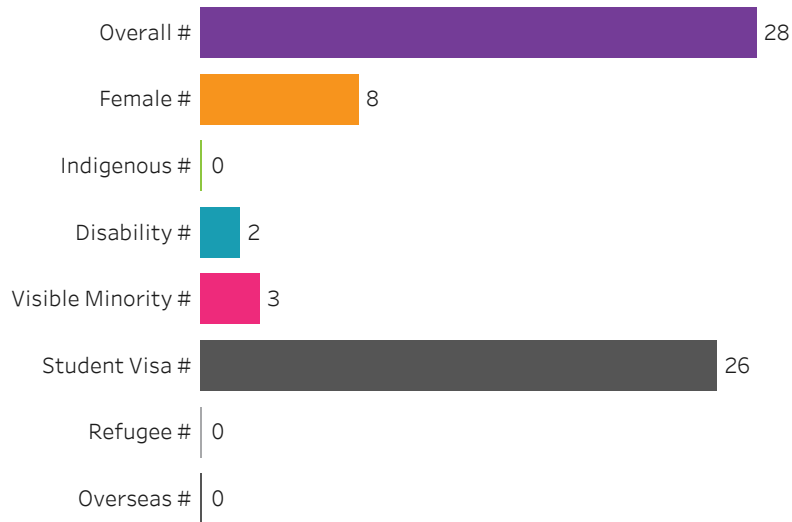

Administering Campus
Moose Jaw

[Reset filters](#)

**Program Dashboard: Business Management (PGCERT) Program - Base
Moose Jaw Campus**

Graduates by Demographic Group

Percent of Program Total

Filters

1. Base or ConEd