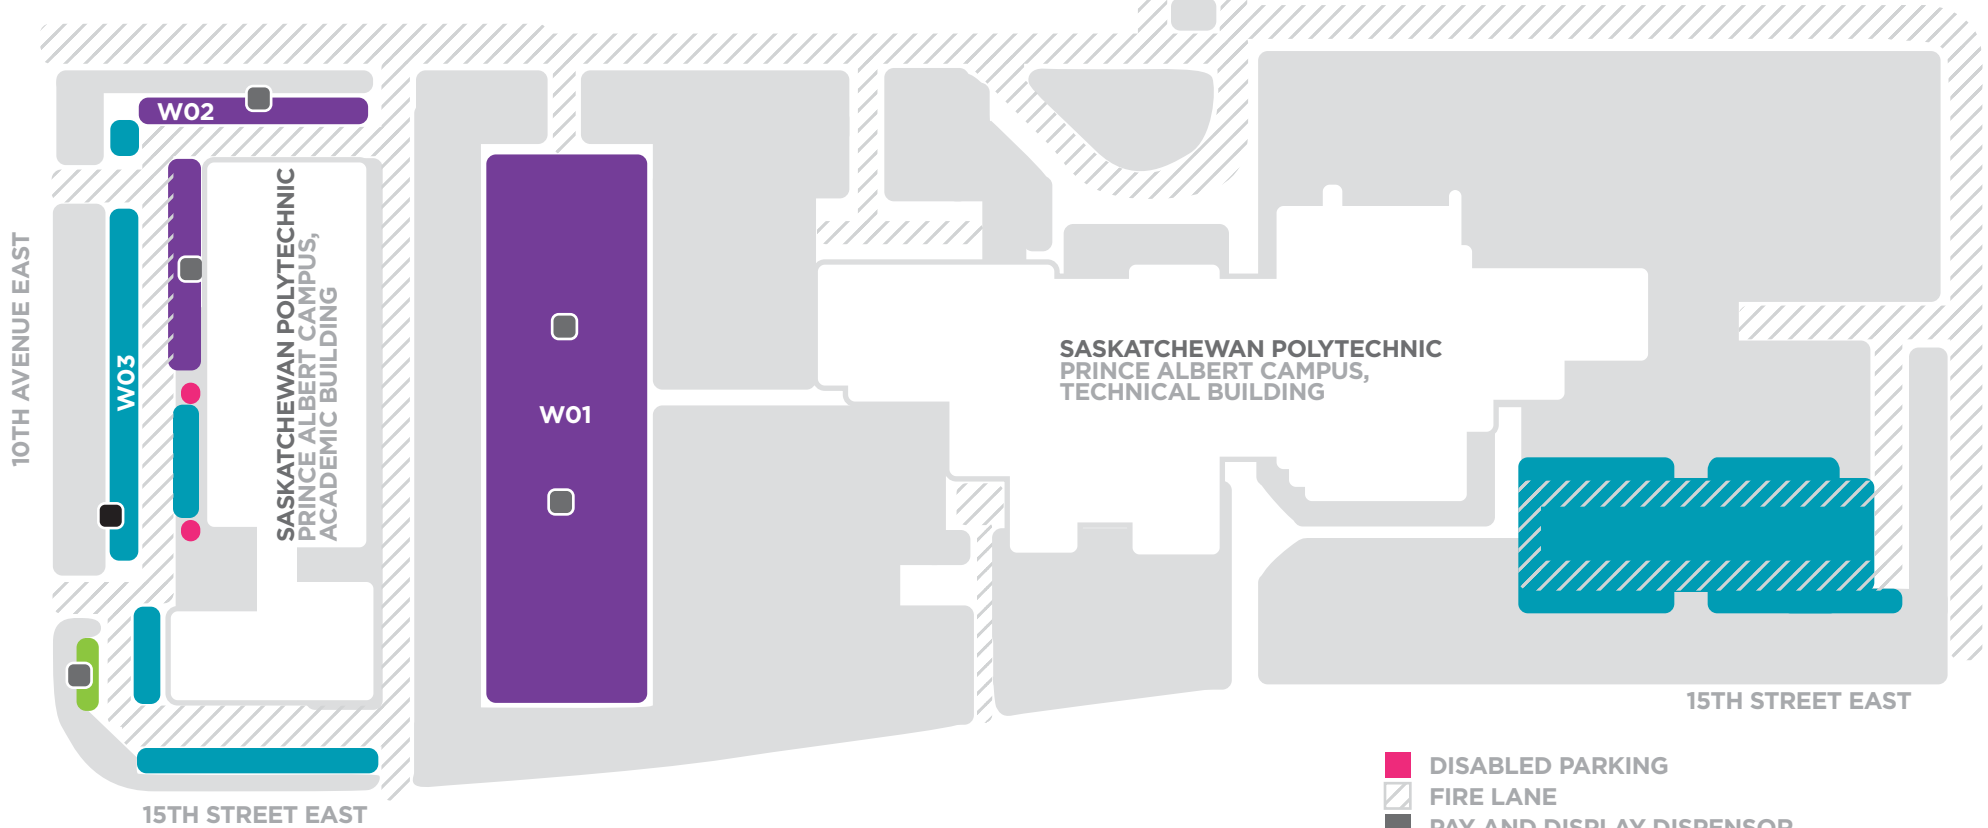

PRINCE ALBERT CAMPUS

- DISABLED PARKING
- FIRE LANE
- PAY AND DISPLAY DISPENSOR
- STAFF PARKING
- STUDENT PARKING
- VISITOR PARKING
- AFTER HOURS PAY AND DISPLAY DISPENSOR - STAFF LOT