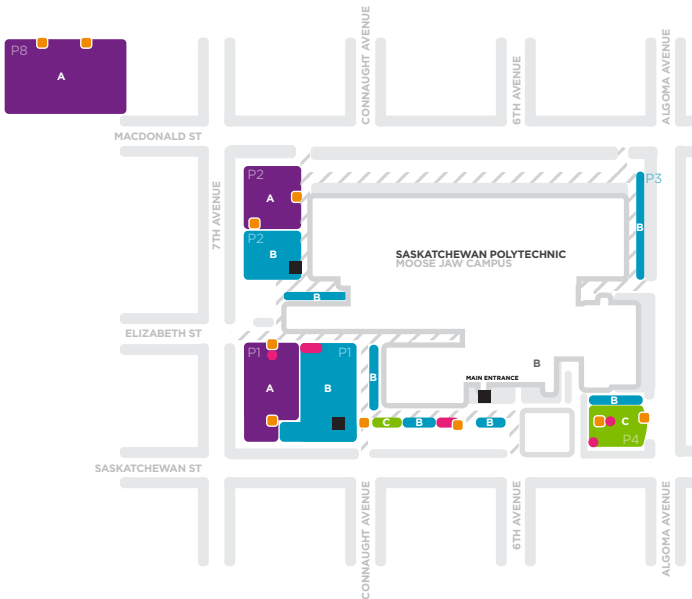

## MOOSE JAW CAMPUS

- ACCESSIBLE PARKING
- FIRE LANE
- PAY AND DISPLAY DISPENSER

- A STUDENT PARKING
- B STAFF PARKING
- C VISITOR PARKING
- AFTER HOURS PAY AND DISPLAY DISPENSOR LOT - STAFF LOT